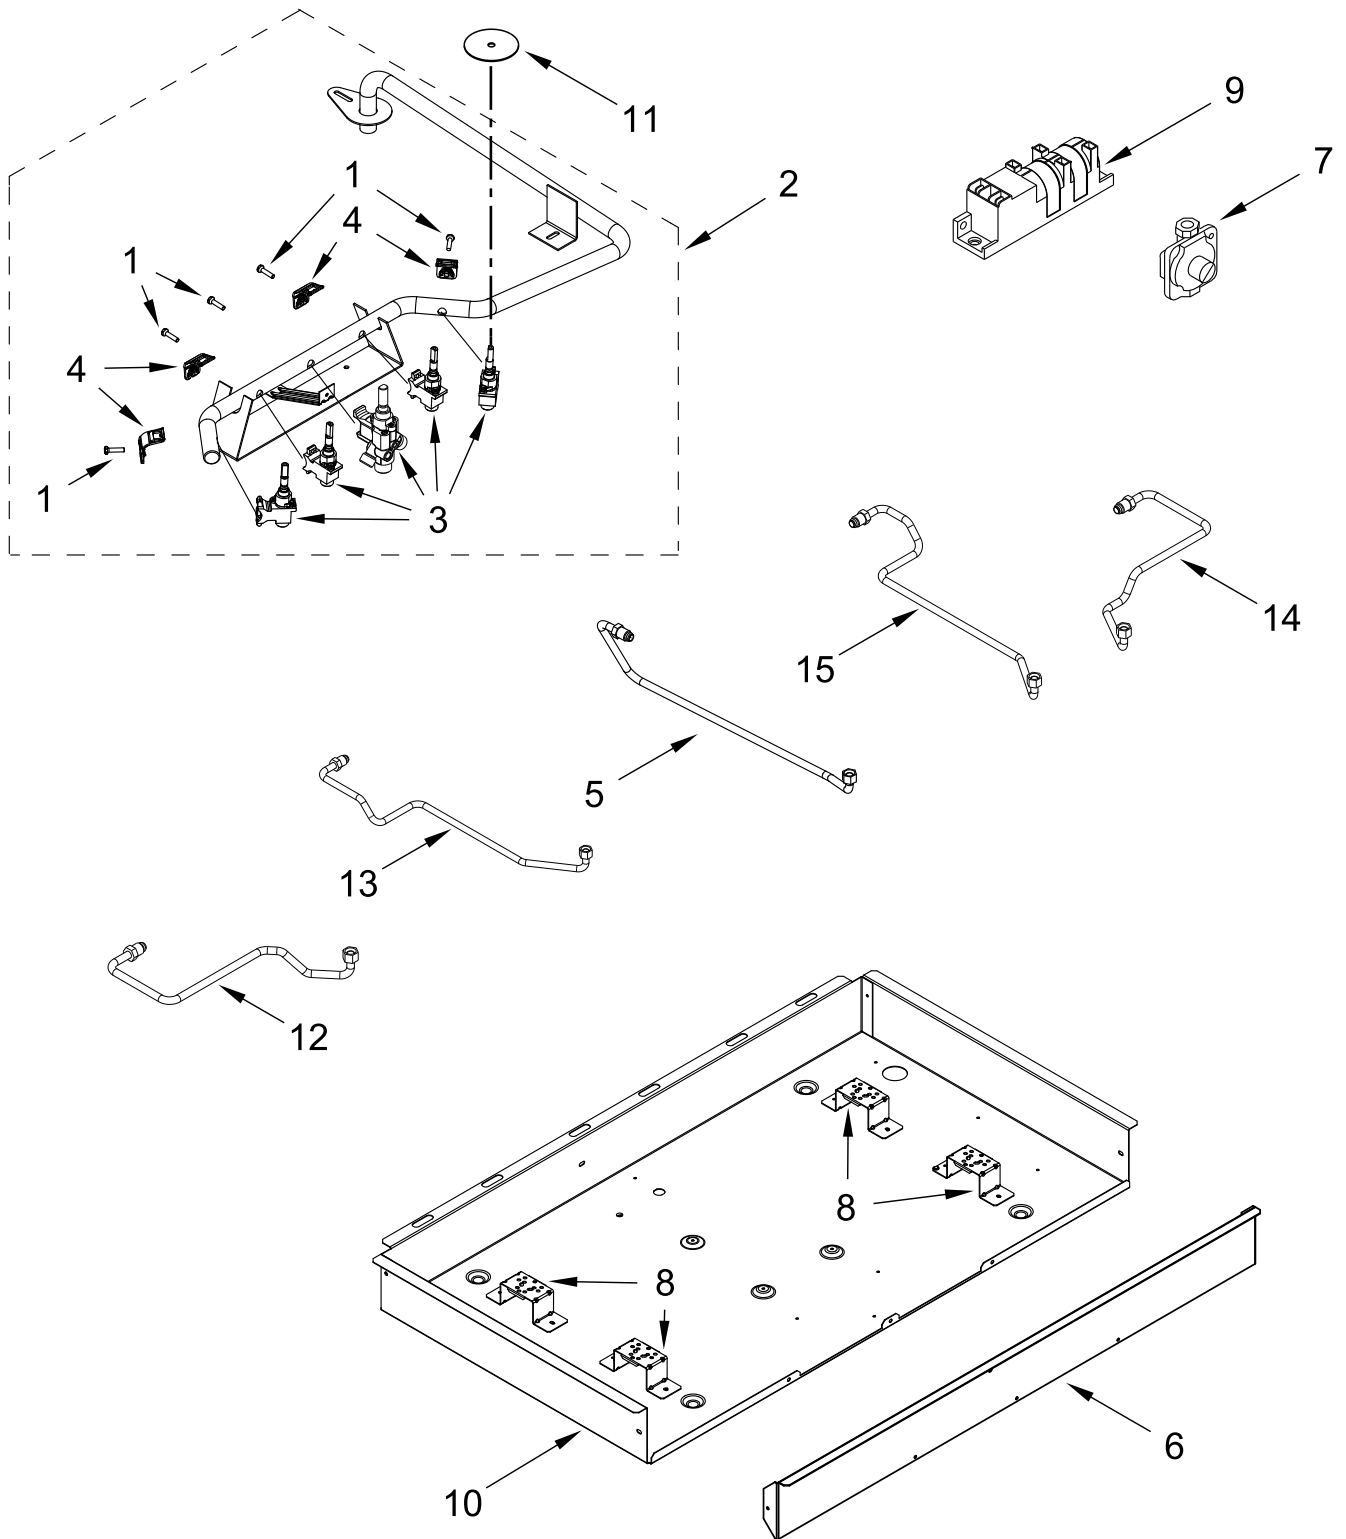

BURNER BOX, GAS VALVES AND SWITCH PARTS