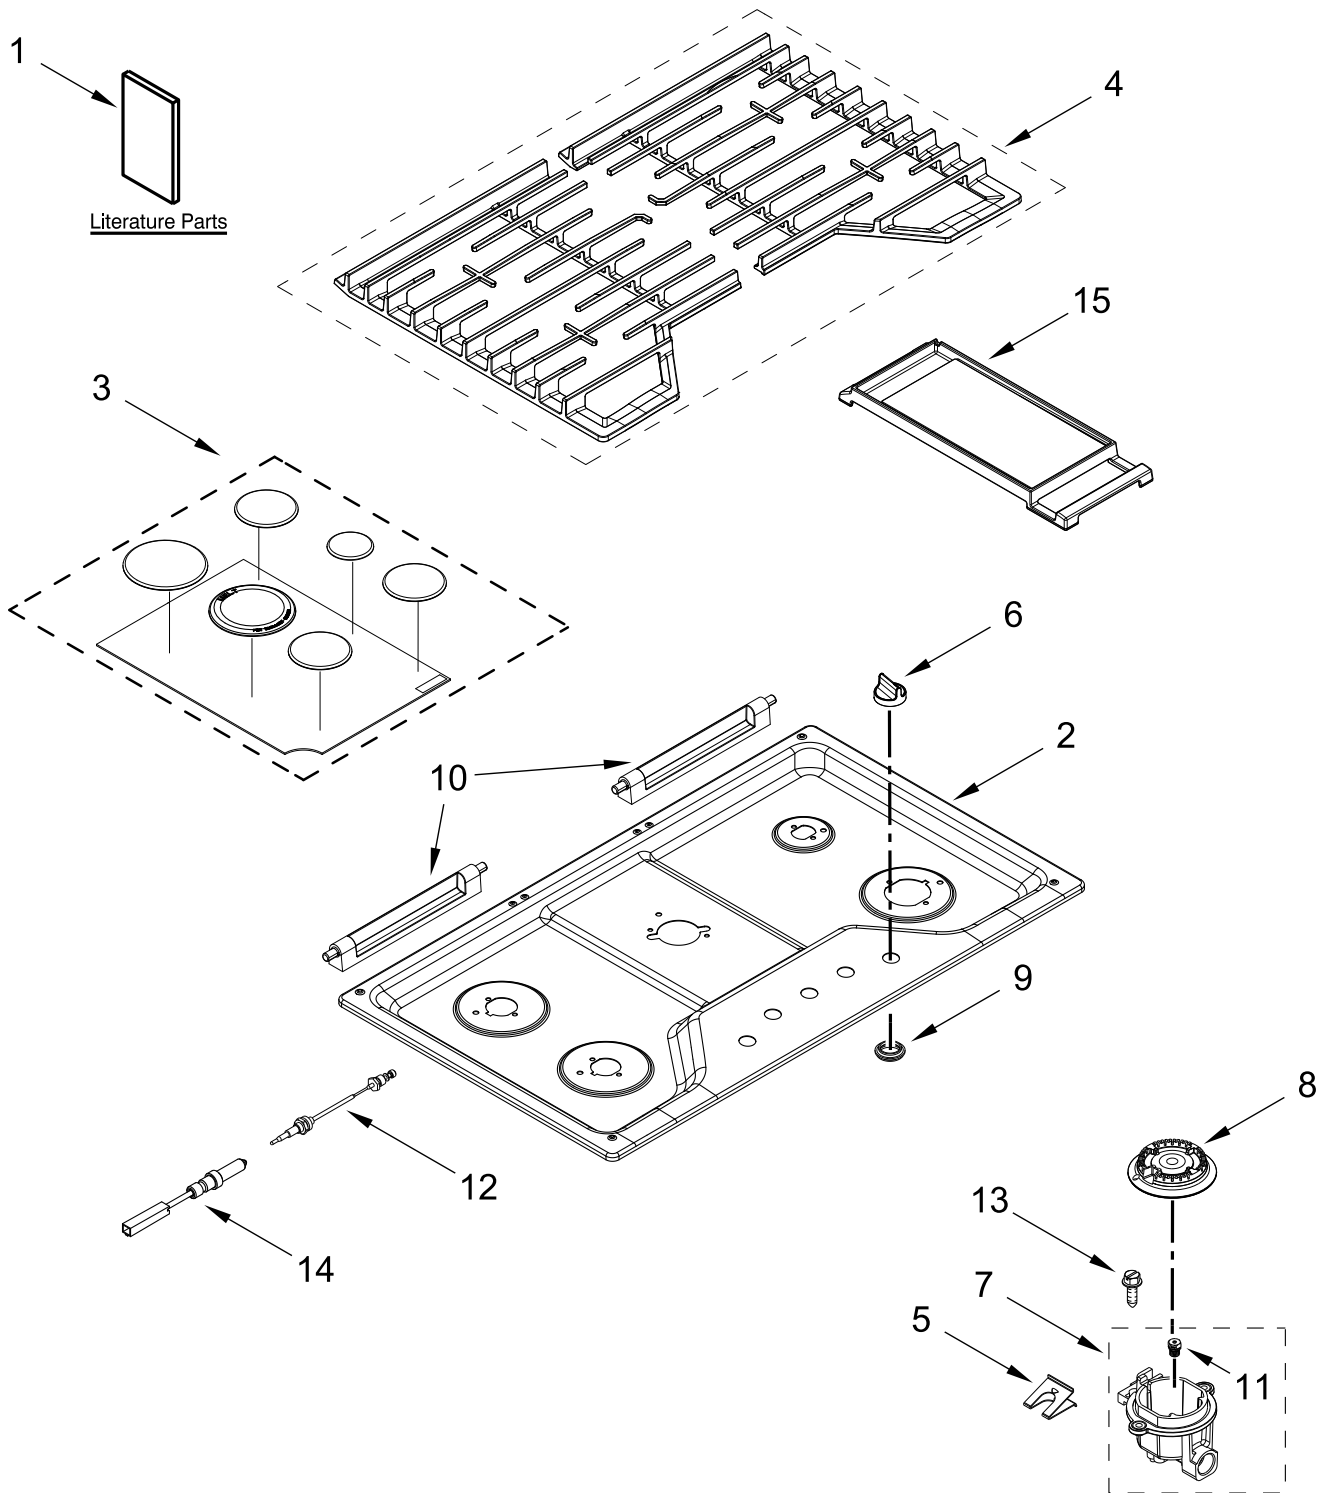

30" 5 BURNER GAS COOKTOP

MODELS:

WCG97US0HS00 (Stainless)

COOKTOP, BURNER AND GRATE PARTS

COOKTOP, BURNER AND GRATE PARTS

<u>Illus. No.</u>	<u>Part No.</u>	<u>Description</u>	<u>Illus. No.</u>	<u>Part No.</u>	<u>Description</u>	<u>Illus. No.</u>	<u>Part No.</u>	<u>Description</u>
1		Literature Parts	8	8286814	Head, Burner (Left Front, Left Rear, & Right Front)	15	W10685483	Griddle FOLLOWING PARTS NOT ILLUSTRATED
	W11116971	Instructions, Installation						
	W10672375	Instructions, Undercounter Install		8286813	Head, Burner (Right Rear)		W10868533	Harness, Main
	W11120470	Guide, Use & Care		W10611434	Head, Burner (Center)		W10392003	Cord, Power
	W11168236	Instructions, LP Conversion	9		Grommet		W10132200	Relief, Strain
2		Cooktop		W10625915	Black		313438	Clip, Harness
	W11131860	Stainless	10	W10826075	Rear, Hinge-Grate (Stainless Model Only)		W11173306	Kit, LP Conversion
3		Kit, Burner Cap					3801F935-51	Bracket, Tie Down
	W10613386	Black	11	W10151347	Orifice (Left Front, Left Rear, Right Front)		7101P062-60	Screw (Used for Tie Down Bracket)
4		Kit, Grate					9760045	Seal, Foam
	W11047085	Black		W10652711	Orifice (Right Rear)		8270P188-60	Tape, Foam
5	8286863	Spring, Electrode		W10672111	Orifice (1.65MM) (Center, Main)			
6		Knobs, Cooktop		W10151362	Orifice (Center, Simmer)			
	W11084624	Stainless	12	W10541842	Wiring, Electrode (Left Front, Right Front)			
7	W10613381	Holder, Orifice (10K) (Left Front, Left Rear, Right Front)		W10541843	Wiring, Electrode (Left Rear, Right Rear)			
	W10594399	Holder, Orifice (5K) (Right Rear)	13	W10758282	Screw			
	W11168367	Holder, Orifice Stack (17K) (Center)	14	W10763330	Electrode, Stack (Center)			