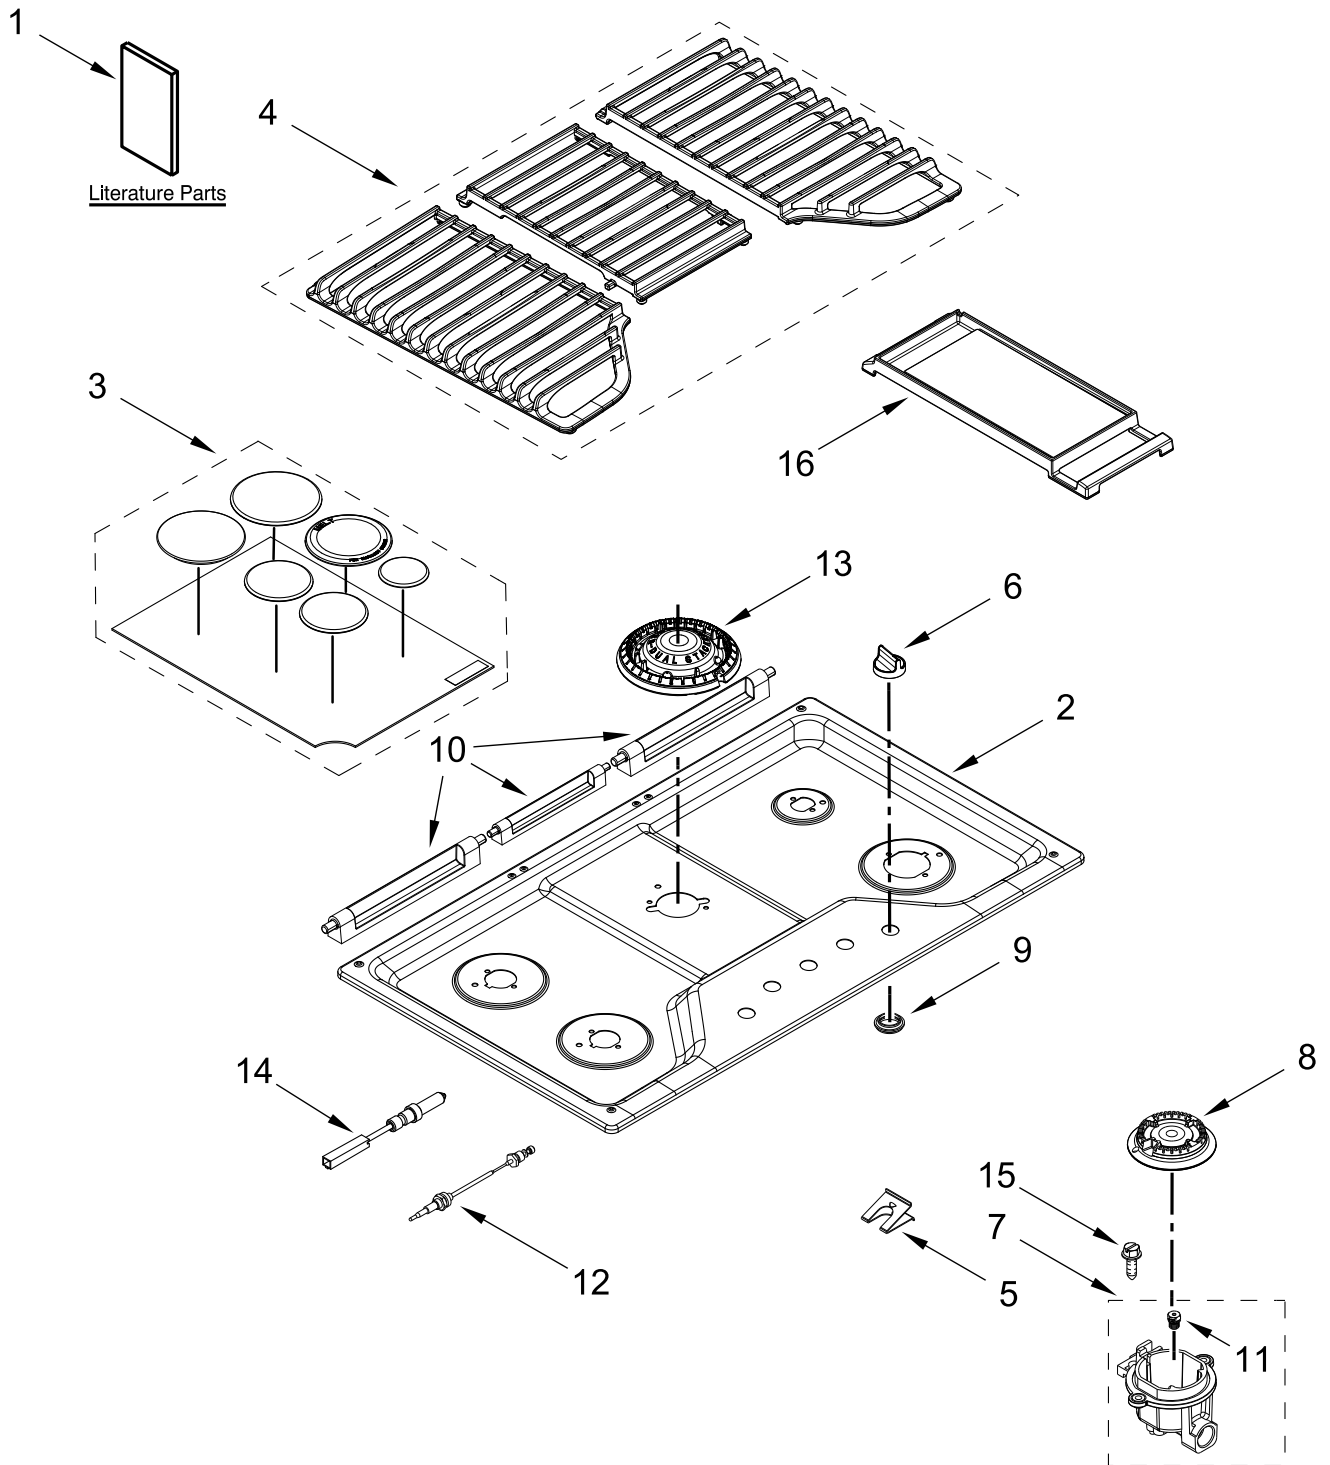

36" GAS COOKTOP

MODELS:

WCG97US6HS00 (Stainless)

COOKTOP, BURNER AND GRATE PARTS

COOKTOP, BURNER AND GRATE PARTS

<u>Illus. No.</u>	<u>Part No.</u>	<u>Description</u>	<u>Illus. No.</u>	<u>Part No.</u>	<u>Description</u>	<u>Illus. No.</u>	<u>Part No.</u>	<u>Description</u>
1		Literature Parts	8	8286814	Head, Burner (Left Front & Left Rear)	15	W10758282	Screw
	W11116971	Instructions, Installation		8286813	Head, Burner (Right Rear)	16	W10685483	Griddle
	W10672375	Instructions, Undercounter Install		8286815	Head, Burner (Right Front)			FOLLOWING PARTS NOT ILLUSTRATED
	W11120470	Guide, Use & Care	9		Grommet	W10868533		Harness, Main
	W11168236	Instructions, LP Conversion	10	W10625915	Black	W10392003		Cord, Power
2		Cooktop		W10826075	Rear, Hinge-Grate (Stainless Model Only)	W10132200		Relief, Strain
	W11131862	Stainless	11	W10652710	Orifice (Left Front & Left Rear)	313438		Clip, Harness
3		Kit, Burner Cap		W10409144	Orifice (Right Front)	W11173306		Kit, LP Conversion
	W10597132	Black		W10652711	Orifice (Right Rear)	3801F935-51		Bracket, Tie Down
4		Kit, Grate		W10597160	Orifice (Center, Main)	7101P062-60		Screw (Used for Tie Down Bracket)
	W11047088	Black		W10151362	Orifice (Center, Simmer)	9760045		Seal, Foam
5	8286863	Spring, Electrode	12	W10541842	Wiring, Electrode (Left Front & Right Front)	8270P188-60		Tape, Foam
6		Knobs, Cooktop		W10541843	Wiring, Electrode (Left Rear & Right Rear)			
	W11084624	Stainless	13	W10611434	Head, Burner			
7	W10597166	Holder, Orifice (9.1K) (Left Front & Left Rear)	14	W10763330	Electrode, Stack (Center)			
	W10594405	Holder, Orifice (12K) (Right Front)						
	W10594399	Holder, Orifice (5K) (Right Rear)						
	W11168368	Holder, Orifice (18K) (Center)						