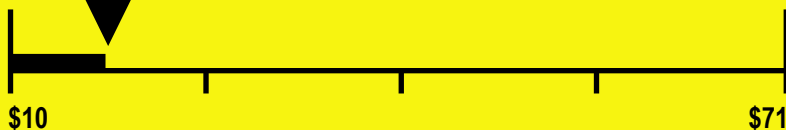

## Estimated Yearly Operating Cost (when used with an electric water heater)

**\$17**

Cost Range of Similar Models

**163** kWh

Estimated Yearly Electricity Use

**\$11**

Estimated Yearly Operating Cost  
(when used with a natural gas water heater)