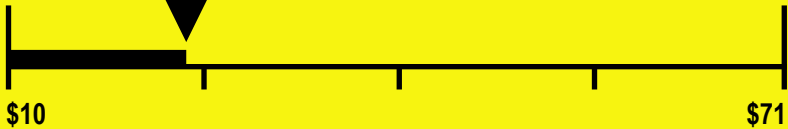

U.S. Government

Federal law prohibits removal of this label before consumer purchase.

ENERGYGUIDE

Clothes Washer
Capacity: Standard

Whirlpool Corporation
Model: WTW7990X*
Cat. V0Yn5CDA(3B)

Estimated Yearly Operating Cost (when used with an electric water heater)

\$24

Cost Range of Similar Models

224 kWh

Estimated Yearly Electricity Use

\$14

Estimated Yearly Operating Cost
(when used with a natural gas water heater)

Your cost will depend on your utility rates and use.

Canada

ENERGUIDE

Energy consumption / Consommation énergétique

224 kWh
per year / par année

▼ This model / Ce modèle

95 kWh			492 kWh		
Uses least energy / Consomme le moins d'énergie		Standard/Ordinaire		Uses most energy / Consomme le plus d'énergie	
Similar models compared		V0Yn5CDA(3B)		Modèles similaires comparés	
Model number WTW7990X*				Numéro du modèle	