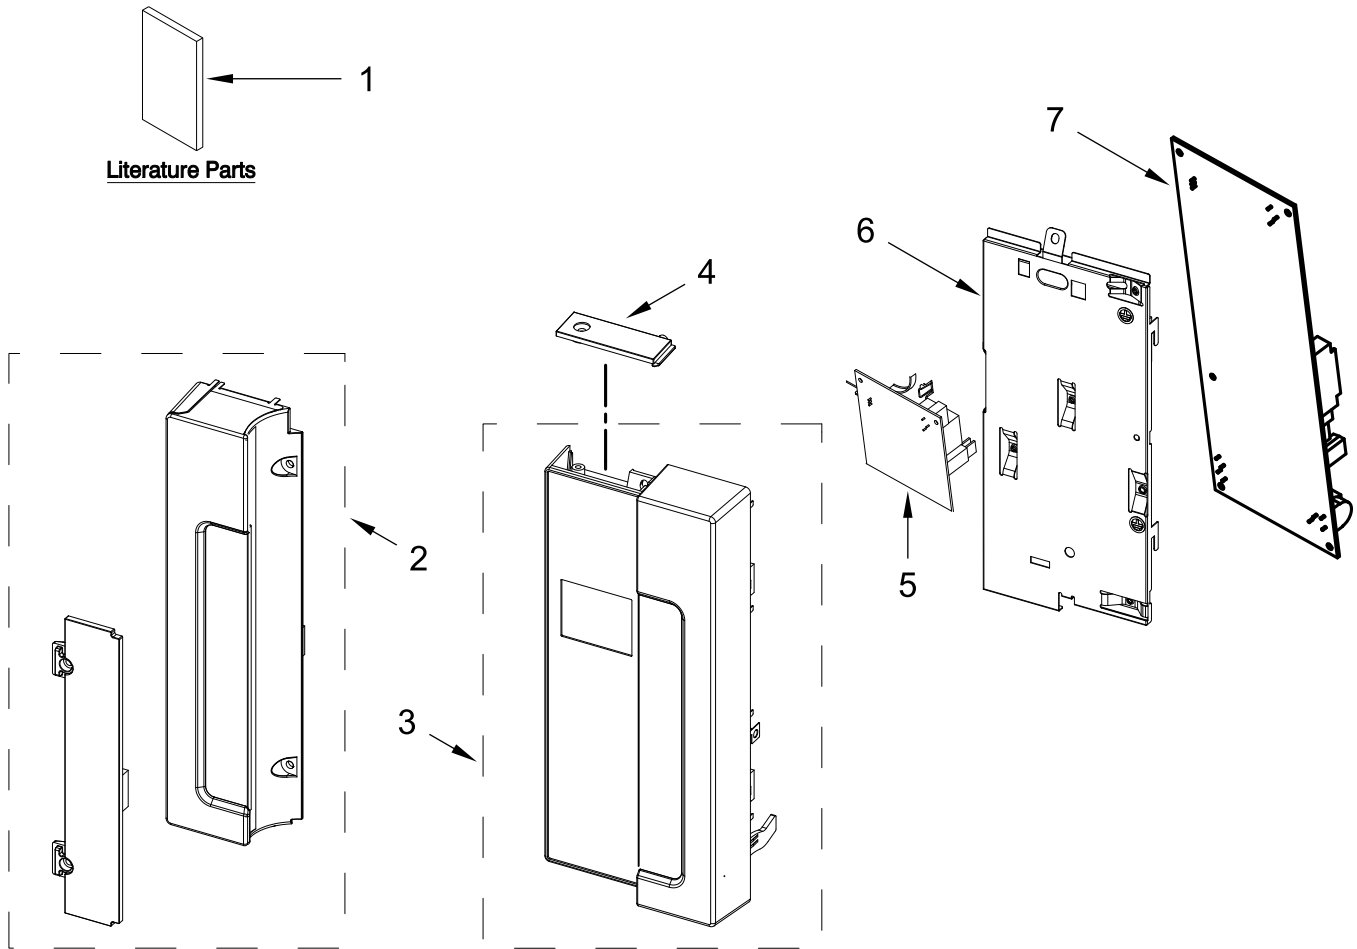

CONTROL PANEL PARTS

<u>Illus. No.</u>	<u>Part No.</u>	<u>Description</u>	<u>Illus. No.</u>	<u>Part No.</u>	<u>Description</u>
1		Literature Parts	3		Control Panel, Right
	W11124890	Installation Instructions		W11206892	White
	W11236926	Use and Care Guide		W11206894	Black
	W11224816	Tech Sheet		W11206891	Stainless
2		Control Panel, Left		W11206895	Black Stainless
	W11219784	White		W11206893	Sunset Bronze
	W11220414	Black	4		Cover, Top
	W11220415	Stainless		W11109987	White
	W11220416	Black Stainless		W11083285	Black
	W11220418	Sunset Bronze	5	W11217985	PCBA, User Interface
			6	W11083284	Backer, Control
			7	W11211096	PCBA, Appliance Control Unit