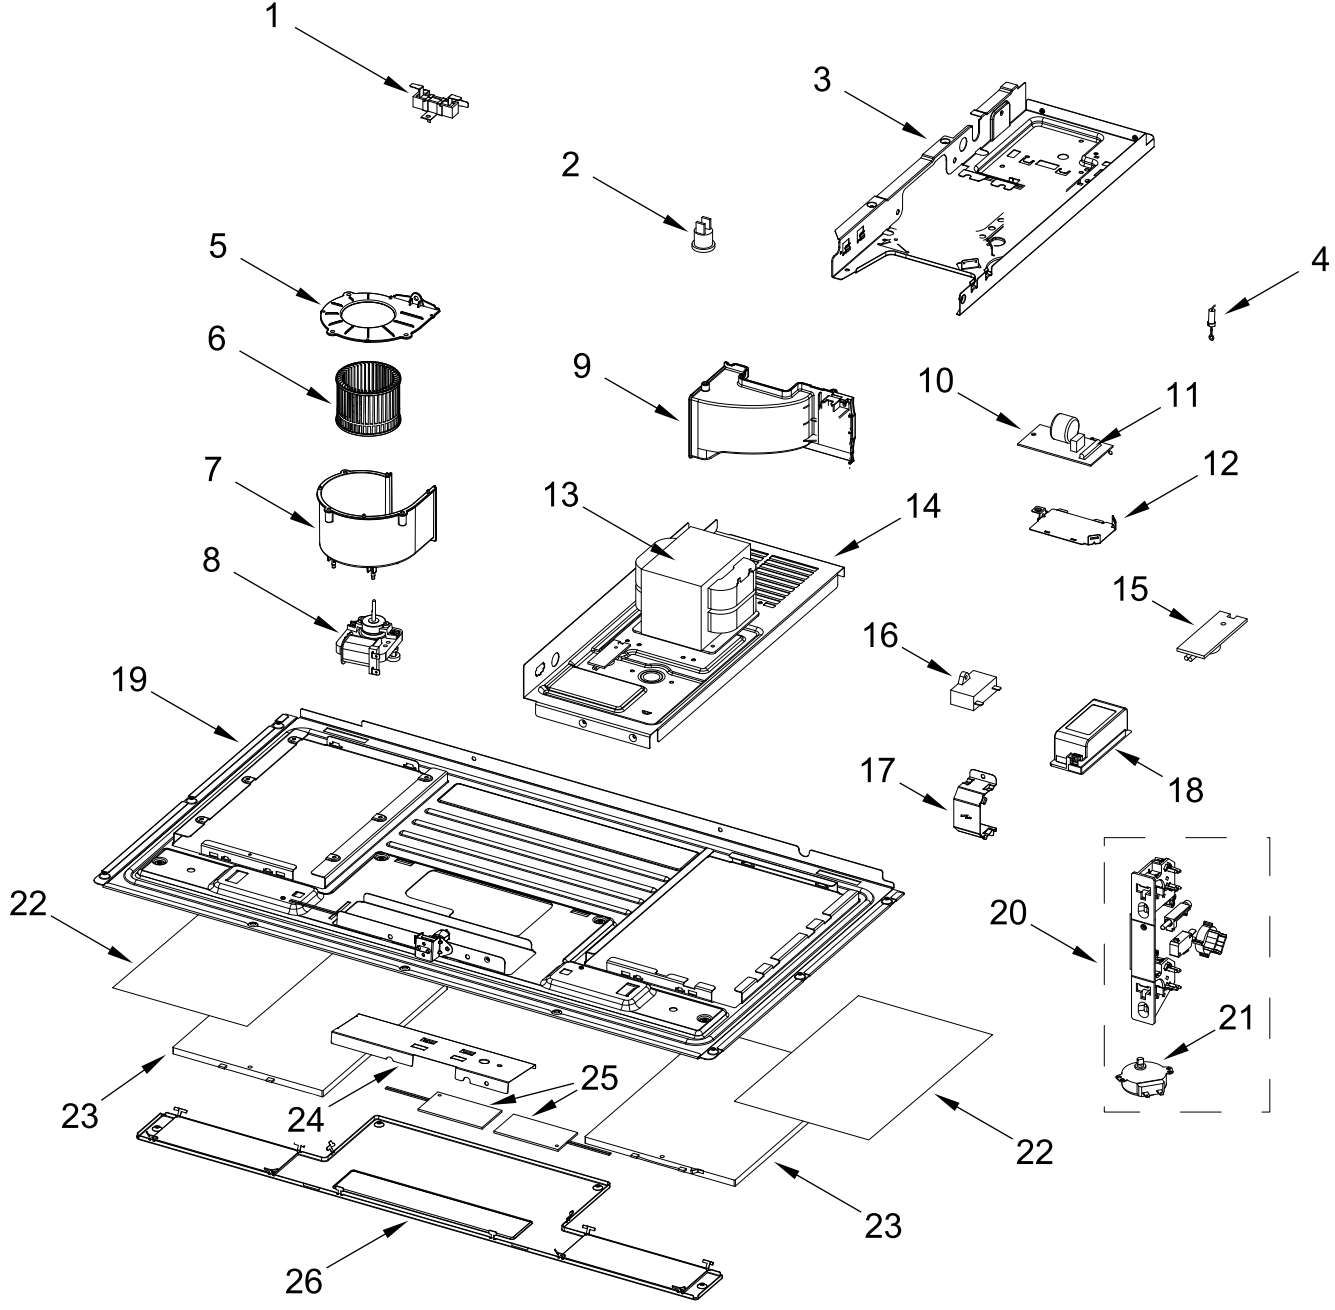

INTERIOR AND VENTILATION PARTS

INTERIOR AND VENTILATION PARTS

<u>Illus. No.</u>	<u>Part No.</u>	<u>Description</u>	<u>Illus. No.</u>	<u>Part No.</u>	<u>Description</u>	<u>Illus. No.</u>	<u>Part No.</u>	<u>Description</u>
1	W11122225	Resistor, Cement	11	W10138793	Fuse	20	W11241958	Assembly, Interlock Switch
2	W11125677	Thermostat, Cavity	12	W10313274	Bracket, Noise Filter	21	W11044953	Motor, Door Eject
3	W11086279	Plate, Chassis	13	W11024976	Transformer, High Voltage	22	W11223147	Filter, Charcoal
4	W10492278	Diode, High Voltage	14	W11164809	Chassis, Transformer	23	W11206152	Filter, Grease
5	W11088345	Cover, Cooling Fan	15	W10536989	Thermistor, PCBA	24	W11086295	Reflector, Lamp
6	W11088354	Wheel, Cooling Fan	16	8206562	Capacitor, High Voltage	25	W11048293	Board, LED Lamp
7	W11088352	Housing, Cooling Fan	17	W11095808	Bracket, Capacitor	26	W11206153	Assembly, Glass Holder
8	W10920843	Motor, Cooling Fan	18	W11117964	Driver, LED Lamp			
9	W11088358	Air Guide, Magnetron	19	W11159942	Plate, Bottom			
10	W10531156	Board, Filter