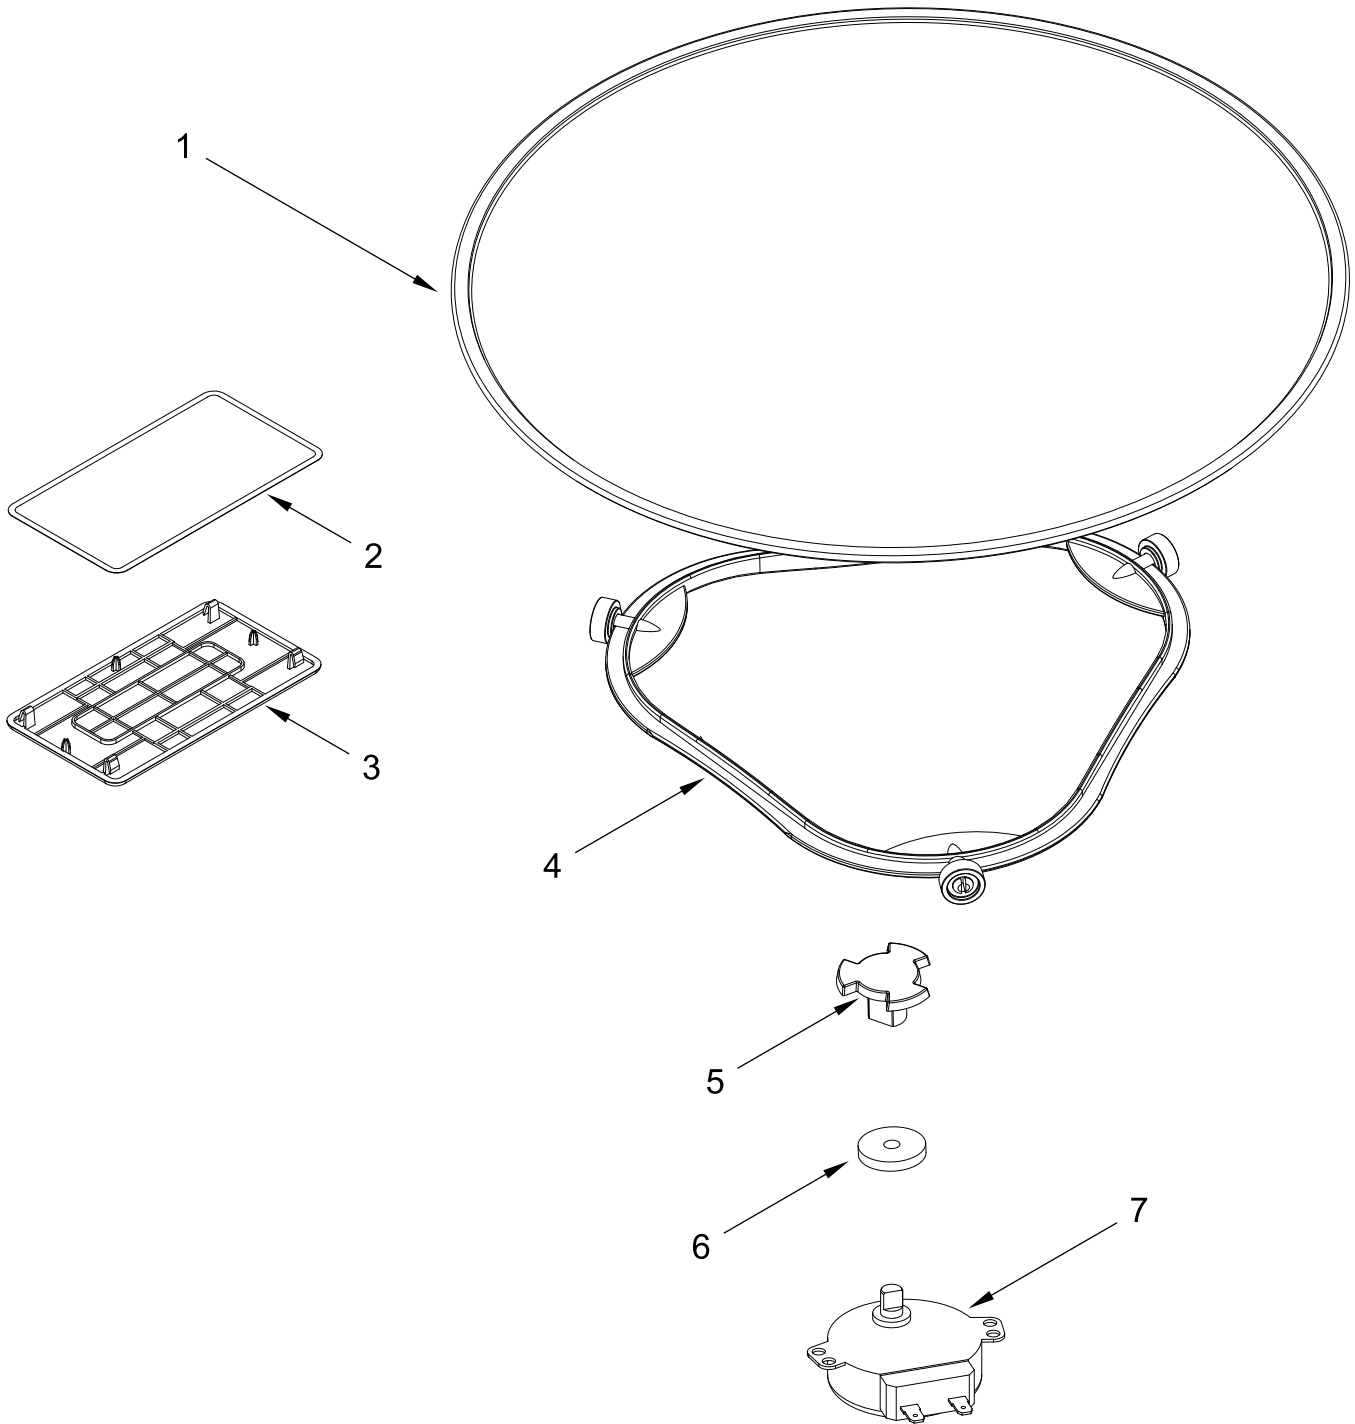

INTERIOR AND VENTILATION PARTS

INTERIOR AND VENTILATION PARTS

<u>Illus. No.</u>	<u>Part No.</u>	<u>Description</u>	<u>Illus. No.</u>	<u>Part No.</u>	<u>Description</u>	<u>Illus. No.</u>	<u>Part No.</u>	<u>Description</u>
1	W11122225	Resistor, Cement	11	W10138793	Fuse	20	W11241958	Assembly, Interlock Switch
2	W11125677	Thermostat, Cavity	12	W10313274	Bracket, Noise Filter	21	W11044953	Motor, Door Eject
3	W11086279	Plate, Chassis	13	W11024976	Transformer, High Voltage	22	W11223147	Filter, Charcoal
4	W10492278	Diode, High Voltage	14	W11164809	Chassis, Transformer	23	W11206152	Filter, Grease
5	W11088345	Cover, Cooling Fan	15	W10536989	Thermistor, PCBA	24	W11086295	Reflector, Lamp
6	W11088354	Wheel, Cooling Fan	16	8206562	Capacitor, High Voltage	25	W11048293	Board, LED Lamp
7	W11088352	Housing, Cooling Fan	17	W11095808	Bracket, Capacitor	26	W11206153	Assembly, Glass Holder
8	W10920843	Motor, Cooling Fan	18	W11117964	Driver, LED Lamp			
9	W11088358	Air Guide, Magnetron	19	W11159942	Plate, Bottom			
10	W10531156	Board, Filter						

TURNTABLE PARTS

TURNTABLE PARTS

<u>Illus.</u> <u>No.</u>	<u>Part No.</u>	<u>Description</u>	<u>Illus.</u> <u>No.</u>	<u>Part No.</u>	<u>Description</u>	<u>Illus.</u> <u>No.</u>	<u>Part No.</u>	<u>Description</u>
1	W10337247	Turntable	3	W11193296	Cover, Waveguide	6	W11096347	Seal, Waterproof
2	W11126541	Seal, Waveguide	4	W11096340	Ring, Turntable	7	W10466420	Motor, Turntable
			5	W11096343	Driver, Turntable			