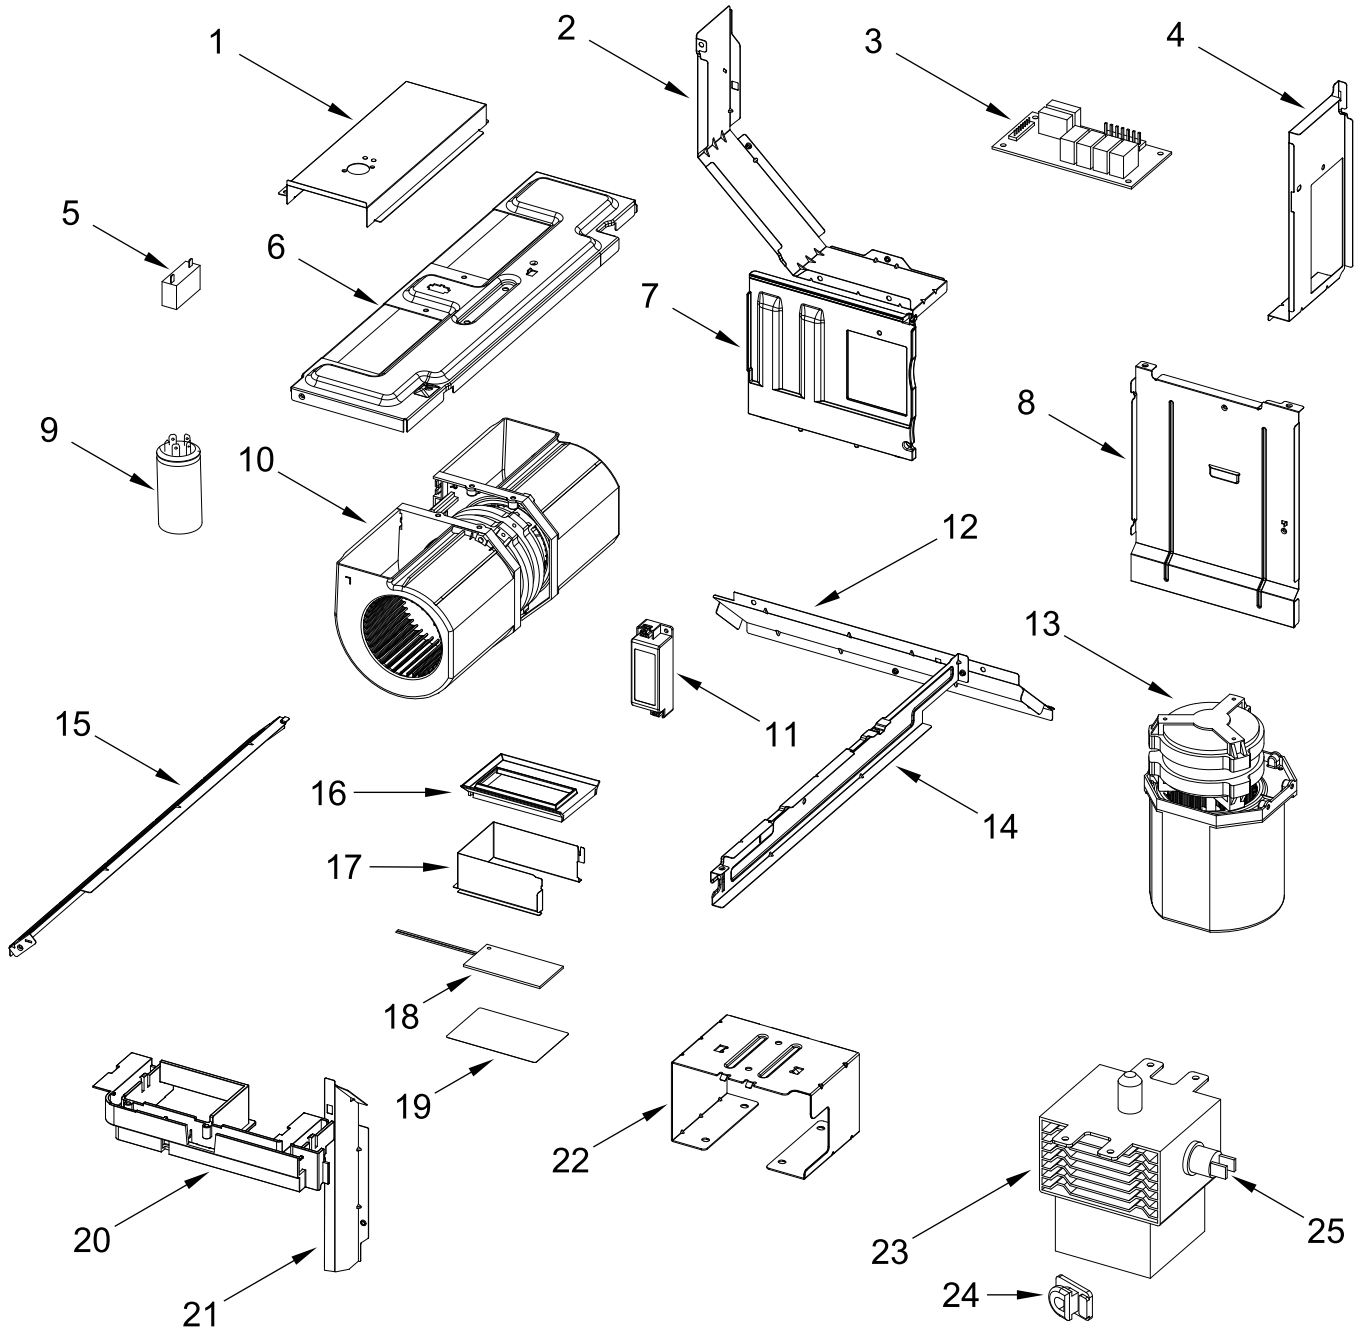

AIR FLOW PARTS

AIR FLOW PARTS

<u>Illus.</u> <u>No.</u>	<u>Part No.</u>	<u>Description</u>	<u>Illus.</u> <u>No.</u>	<u>Part No.</u>	<u>Description</u>	<u>Illus.</u> <u>No.</u>	<u>Part No.</u>	<u>Description</u>
1	W11095818	Outlet, Cavity (Back)	10	W11083236	Motor, Hood	20	W11099491	Holder, Wire
2	W11095827	Air Deflector, Right	11	W11117964	Driver, LED Lamp	21	W11095828	Channel, Hood Back
3	W11133802	PCBA, Hood Control	12	W11096432	Hood Deflector, Back	22	W11127425	Housing, Transformer
4	W11095824	Outlet Deflector, Right	13	W11039275	Hood Motor, Single	23	W11115131	Magnetron
5	W10605896	Capacitor, Hood Motor	14	W11095814	Divider, Air	24	W11126543	Seal, Rubber
6	W11086272	Chassis, Fan	15	W11095830	Air Guide, Left	25	W11125676	Thermostat, Magnetron
7	W11095794	Deflector, Cooling Fan	16	W11178702	Seal, Lighting			
8	W11095804	Hood Deflector, Right	17	W11086300	Housing, Cavity Lighting			
9	W10557536	Sensor, Humidity	18	W11048293	Board, LED Lamp			
			19	W11186948	Foil, Lamp