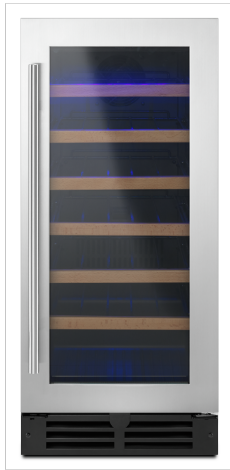

Whirlpool® 15" Undercounter Wine Center with Towel Handle Bar

WUW35X15DS

Whirlpool introduces our new undercounter wine center with storage for up to 34 bottles of your favorite red or white wines. Custom temperature selection allows you to store wine the way you prefer best. Plus, you'll see just what you are looking for with LED interior lighting. Now, your undercounter center blends seamlessly with your existing kitchen design thanks to the towel bar handle.

Available Finishes/Colours

WUW35X15DS
Black-on-Stainless

Manuals & Literature:

[Dimension Guide](#)

[Use and Care](#)

[Warranty](#)

Top Features

Single-Temperature Controlled Zone

Custom temperature selection allows you to store wine the way you prefer.

LED Interior Lighting

You'll see just what you are looking for with LED interior lighting.

Wine Storage

Store up to 34 bottles of your favorite red or white wines.

Appearance

Window	Yes
Cabinet Finish	Textured
Handle Material	Metal
Reversible Door	Yes
Handle Location	Vertical

Exterior

Window	Yes
Cabinet Color	Black
Cabinet Finish	Textured