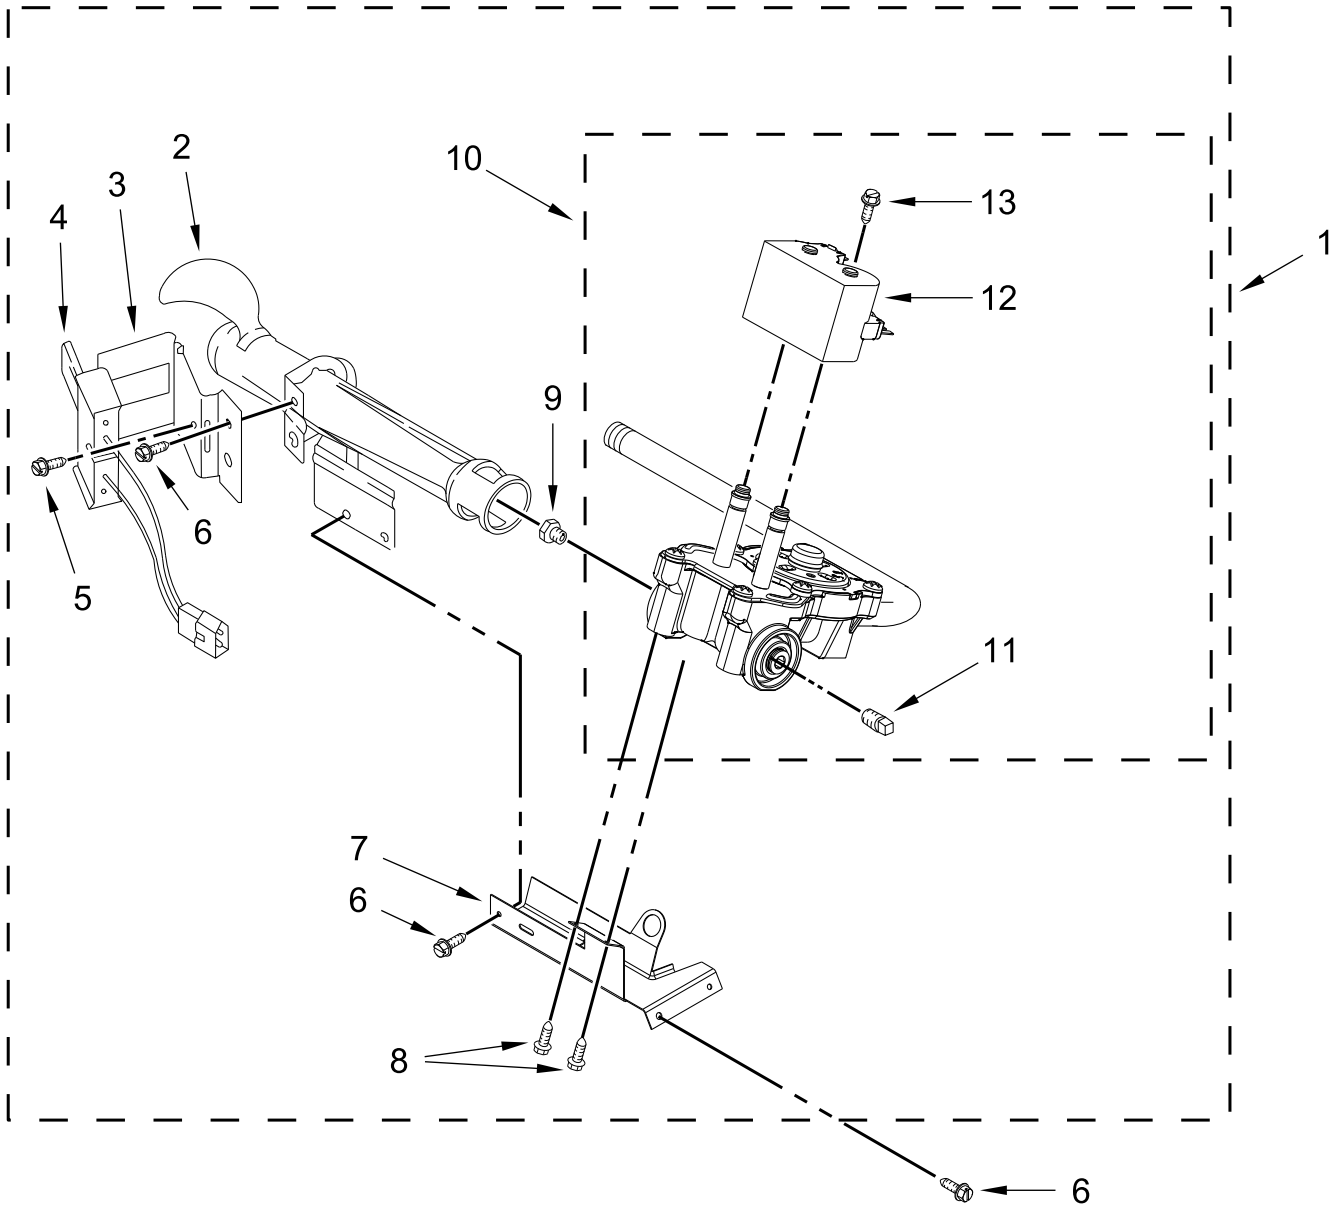

BURNER ASSEMBLY PARTS

USE WITH TYPE 1 - NATURAL, TYPE 2 - MIXED,
AND TYPE 4 - LIQUEFIED PROPANE AND BUTANE GASES

BURNER ASSEMBLY PARTS

<u>Illus.</u> <u>No.</u>	<u>Part No.</u>	<u>Description</u>	<u>Illus.</u> <u>No.</u>	<u>Part No.</u>	<u>Description</u>	<u>Illus.</u> <u>No.</u>	<u>Part No.</u>	<u>Description</u>
1	W10336852	Burner Assembly (60 Hz) (Type 1 and 2)	7	693986	Base, Burner	13	326049536	Screw
2	688617	Tube, Burner	8	3387057	Screw			Following Parts Not Illustrated
3	694298	Bracket, Ignitor	9	234826	Orifice, Burner Type 1 (Natural)	49572A		Conversion Kit (Type 1 and 2) to Type (4) L.P.G.
4	686590	Ignitor	10	W10622159	Valve, Gas			
5	W10366705	Screw	11	W10295523	Pipe Plug			
6	343641	Screw	12	W10328463	Coil (60 Hz)