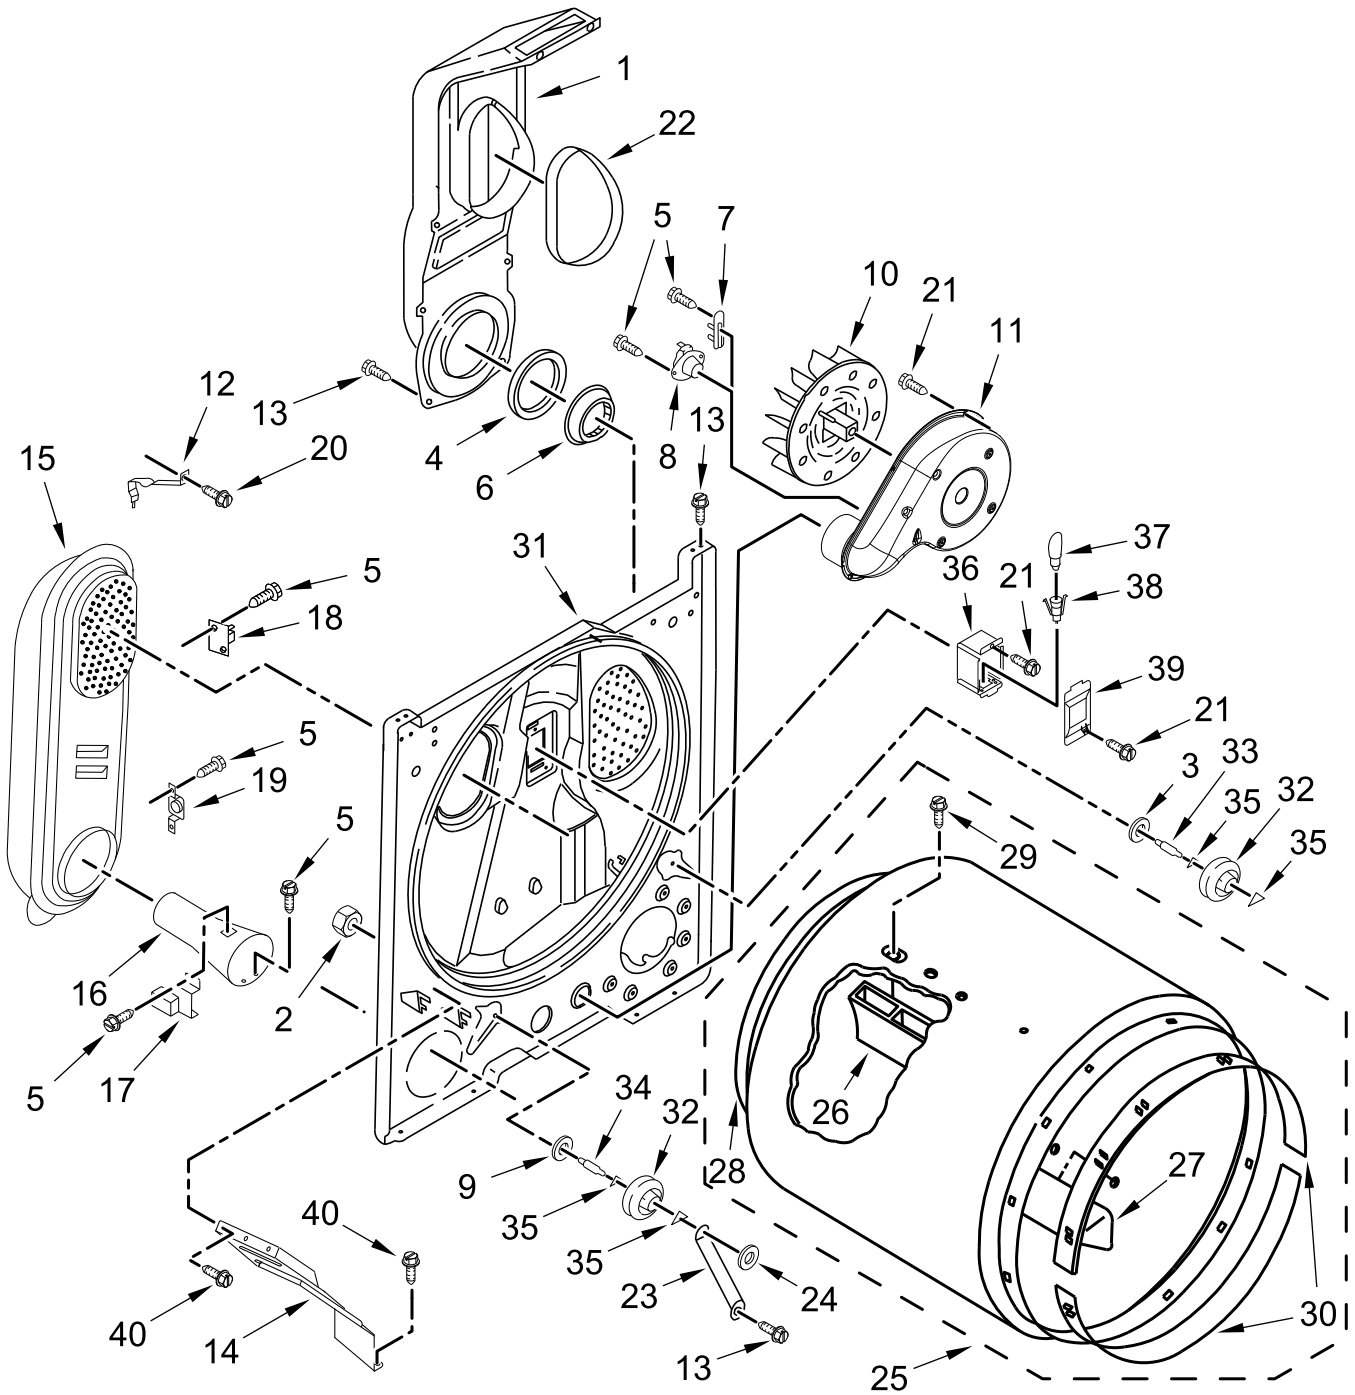

BULKHEAD PARTS

BULKHEAD PARTS

<u>Illus. No.</u>	<u>Part No.</u>	<u>Description</u>	<u>Illus. No.</u>	<u>Part No.</u>	<u>Description</u>	<u>Illus. No.</u>	<u>Part No.</u>	<u>Description</u>
1	W10798023	Assembly, Lint Chute	17	338906	Sensor, Radiant	31	W10714468	Bulkhead
2	W10298789	Nut, Hex	18	W11050897	Kit, Thermal Cut-Off (Includes Thermostat)	32	3397590	Roller, Support
3	3388703	Washer				33	W10359269	Shaft, Drum Roller - Right Hand Thread
4	347139	Seal, Lint Chute	19	W10754607	Thermostat, High Limit SPST (180F)	34	W10359270	Shaft, Drum Roller - Left Hand Thread
5	90767	Screw						
6	W10389567	Shield, Exhaust	20	489463	Screw	35	W10512946	Washer, Tri Ring
7	3392519	Fuse, Thermal (91C)	21	3390647	Screw	36	8578825	Bracket, Drum Light
8	3387134	Thermostat	22	339956	Seal	37	3406124	Bulb, Light
9	348197	Washer	23	W11032820	Bracket, Support	38	W10214261	Socket, Light
10	694089	Wheel, Blower	24	90296	Nut, Push On	39	3402841	Lens, Drum Light
11	8577230	Housing, Blower	25	W10757750	Assembly, Drum (Complete)	40	3390631	Screw
12	3398161	Clip, Heater Box	26	692490	Baffle, Drum (Long)			
13	343641	Screw	27	3403636	Baffle, Drum (Short)			
14	3406022	Bracket, Bulkhead Chute	28	W10856781	Seal, Rear Drum			
15	8530285	Box, Heater (96C)	29	W10219342	Screw			
16	8066049	Funnel, Burner Light	30	692526	Bearing, Ring