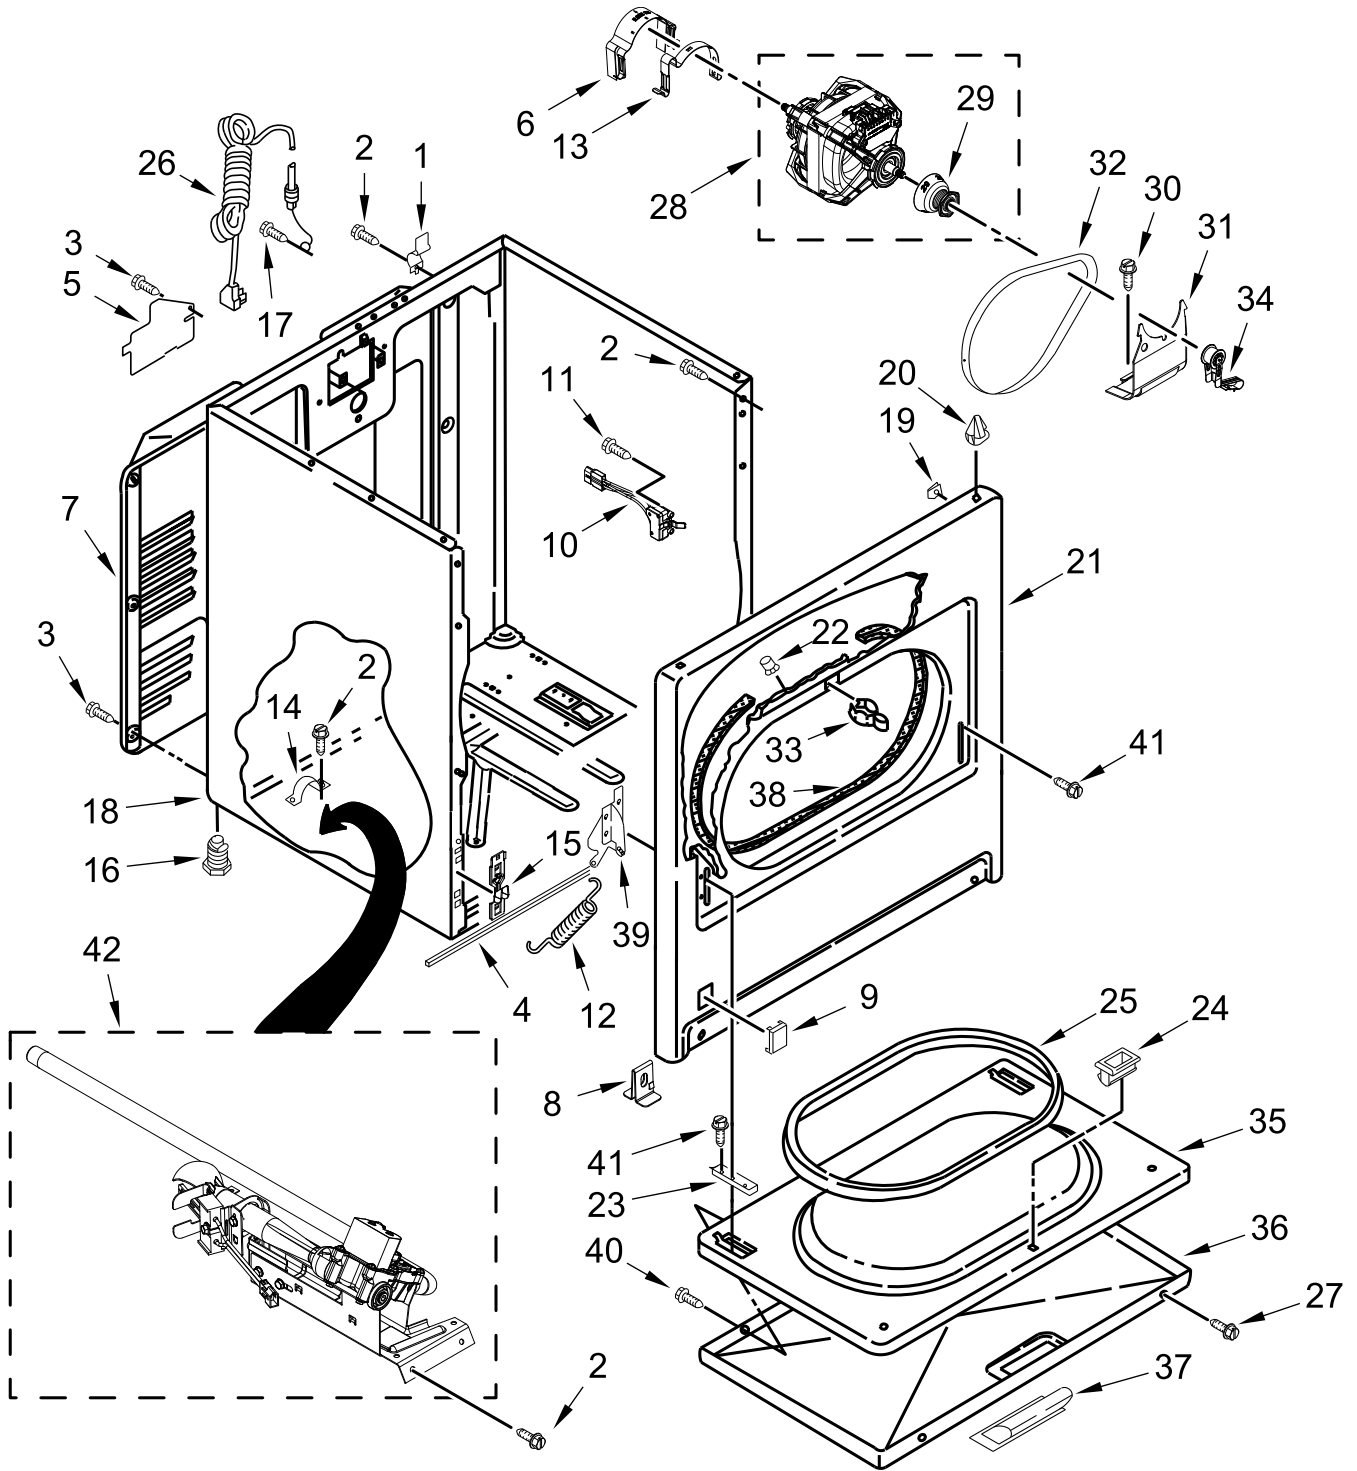

CABINET PARTS

CABINET PARTS

<u>Illus.</u> <u>No.</u>	<u>Part No.</u>	<u>Description</u>	<u>Illus.</u> <u>No.</u>	<u>Part No.</u>	<u>Description</u>	<u>Illus.</u> <u>No.</u>	<u>Part No.</u>	<u>Description</u>
1	8066217	Hinge, Top	16	W10561321	Foot, Dryer	30	3400500	Bolt
2	343641	Screw		W10570316	Foot - Package of 4 (Not Included)	31	348780	Base, Motor
3	693995	Screw				32	W10131364	Belt, Drive
4	W11172310	Seal, Spill Guard	17	W10773242	Screw	33	696144	Strike, Door
5	3396795	Cover, Terminal Block	18		Cabinet	34	691366	Idler Assembly
6	3404162	Clamp, Motor (With Shield)		8530603	White	35	695737	Door, Rear
			19	98234	Clip, Ground	36		Door, Front
7	W10571724	Panel, Rear	20	8066092	Lock, Front Top		W10714515	White
8	W10575896	Clip, Spring	21		Panel, Front	37		Handle, Door
9		Plug, Sight Hole		W10664692	White		W10714516	White
	8564457	White	22	685203	Clip, Felt Pad	38	W10803476	Assembly, Seal and Bearing
10	W10569603	Switch, Door	23	337189	Clip, Hinge			
11	697773	Screw	24	3389441	Assembly, Door Catch	39	8066056	Hinge, Door (Right)
12	W10041960	Spring, Door	25	W10823580	Seal, Door		8066057	Hinge, Door (Left)
13	W10121316	Clamp, Motor Mount	26	W10869141	Cord, Power	40	342043	Screw
14	341029	Clamp, Pipe	27	342055	Screw	41	3357011	Screw
15	W10775448	Clip, Front Panel	28	W10396029	Assembly, Motor	42	W10336852	Burner Assembly (60 Hz) (Type 1 and 2)
			29	8066184	Pulley, Motor