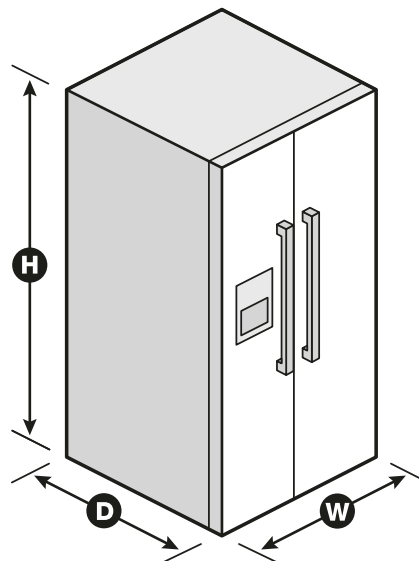

Hidden Hinges

Get a seamless look with door hinges that stay out of sight.

Reference Material

[Dimension Guide](#)

[Install Guide](#)

[Energy Guide](#)

[Warranty](#)

*Based on 12-month average of unit sales. Refrigeration, Cooking, Dishwashers and Laundry appliances. TraQline 2018. NOTE: Dimensions are for planning purposes only. For complete details, see Installation Instructions packed with product. Specifications subject to change without notice. ©/™ © 2020. All rights reserved. Printed in the U.S.A. D200052XXC. WRS312SNHSPECSHEETV01.