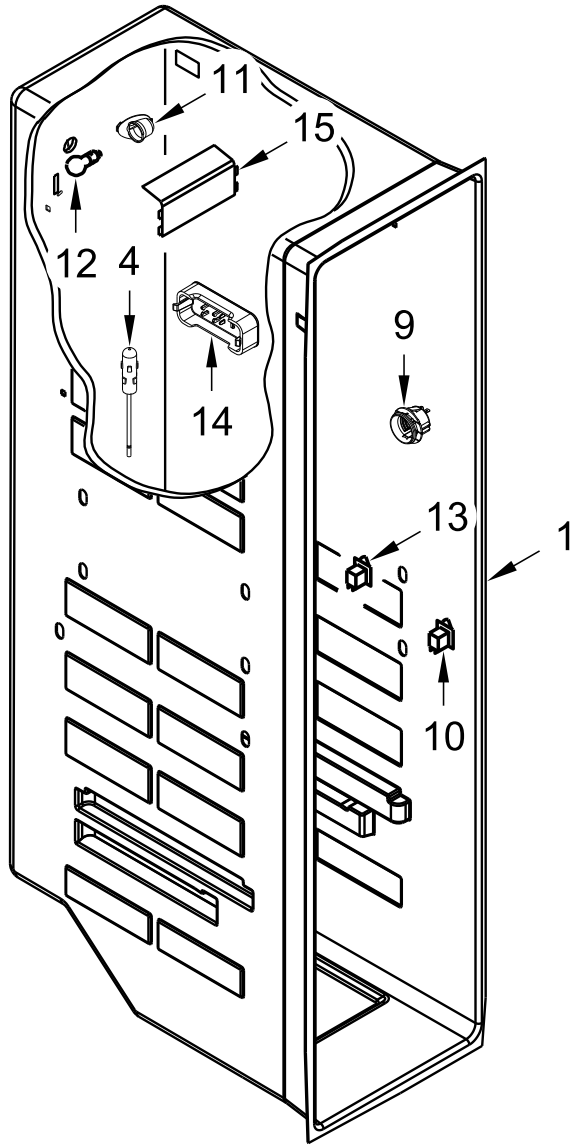

FREEZER LINER PARTS

FREEZER LINER PARTS

<u>Illus.</u> <u>No.</u>	<u>Part No.</u>	<u>Description</u>	<u>Illus.</u> <u>No.</u>	<u>Part No.</u>	<u>Description</u>	<u>Illus.</u> <u>No.</u>	<u>Part No.</u>	<u>Description</u>
1		Liner (Not A Serviceable Part)	7	W10628713	Roller, Pan	15	W11050578	Lens
2	W11089023	Assembly, Cover	8	W10628712	Axle, Roller	16	W10322653	Pan, Freezer Upper (Includes Items 7 & 8)
3	W11039724	Assembly, Upper Shelf	9	2155597	Socket, Light			
4	W10280386	Thermistor	10	W10847853	Switch, Light			
5	W11039725	Assembly, Lower Shelf	11	2162085	Socket, Light			
6	W10322649	Pan, Freezer Lower (Includes Items 7 & 8)	12	W11125625	Lamp, LED			
			13	W10847849	Switch, Light			
			14	W10425252	Cover, Thermistor