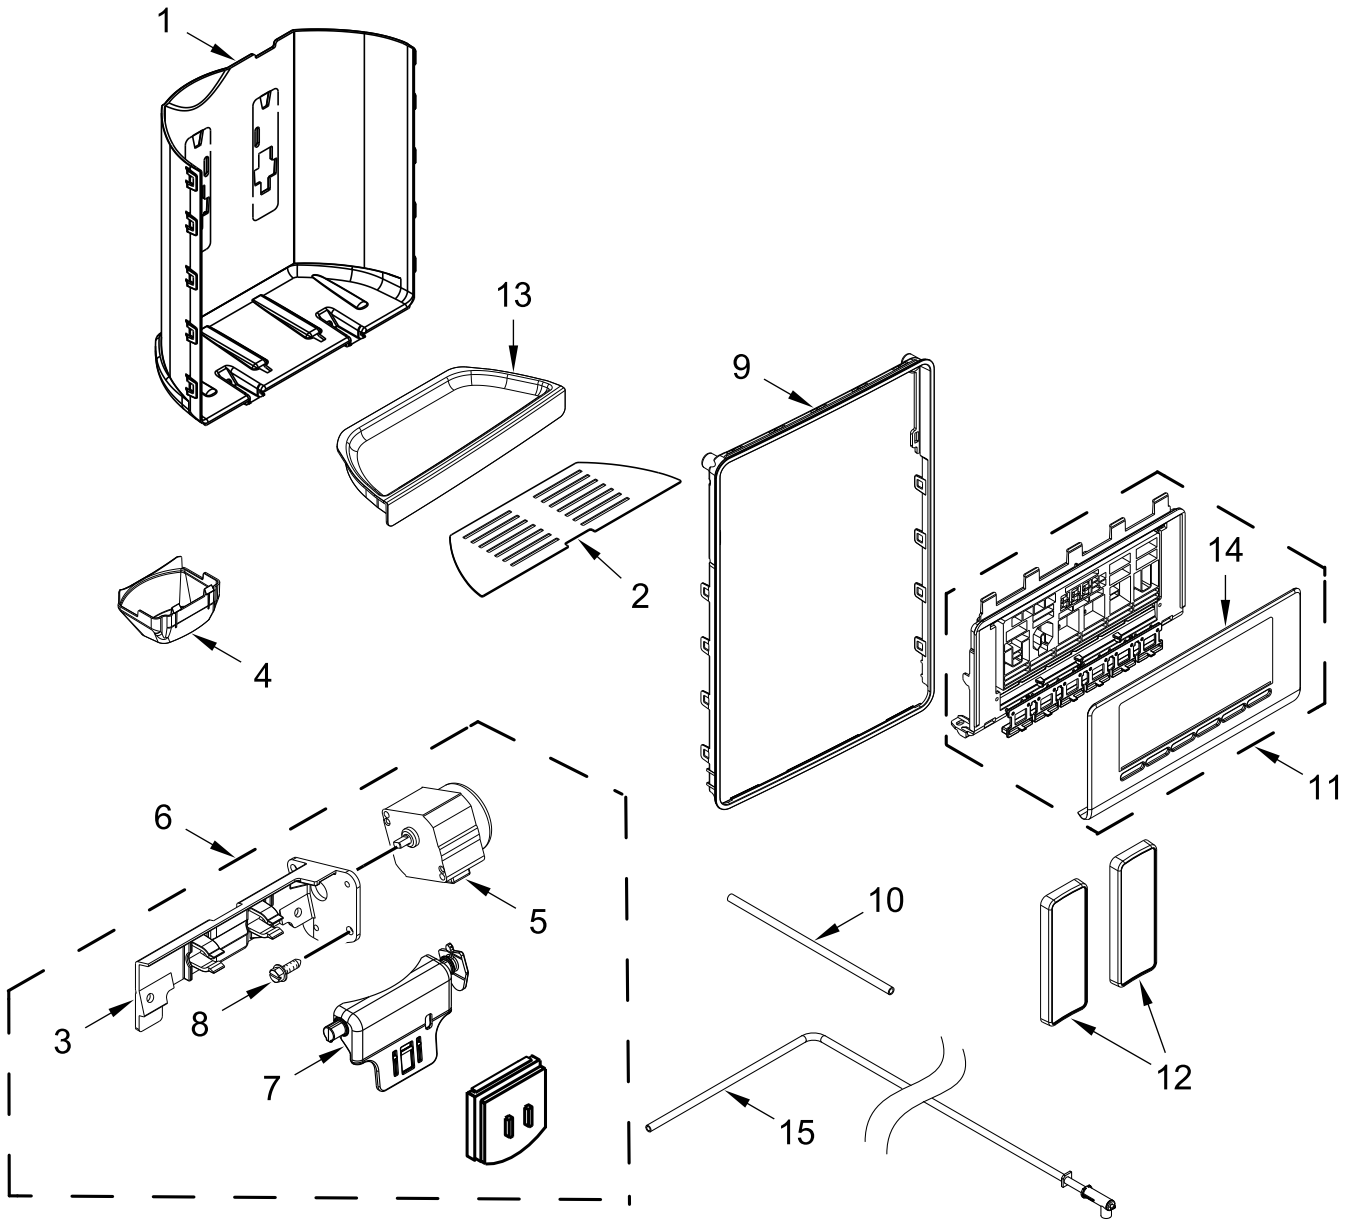

DISPENSER PARTS

DISPENSER PARTS

<u>Illus.</u> <u>No.</u>	<u>Part No.</u>	<u>Description</u>	<u>Illus.</u> <u>No.</u>	<u>Part No.</u>	<u>Description</u>	<u>Illus.</u> <u>No.</u>	<u>Part No.</u>	<u>Description</u>
1		Wall, Dispenser False	7	W10346124	Support, Ice Door	13		Tray, Drip
	W11084899	Sunset Bronze	8	4449745	Screw		W11084898	Sunset Bronze
	W10276226	Satina	9		Ring, Trim		W10276225	Satina
2		Grate, Drip Tray		W11087882	Chromium Frost	14		Cover, Front
	W10276209	Stainless	10	W10876364	Tube, Water		W10458867	Black
3	W10174827	Bracket, Ice Door	11	W11038873	Assembly, User Interface	15	W10386778	Assembly, Water Fitting
4	W10435760	Guide, Ice	12		Pad, Ice and Water			
5	W10205978	Motor, Dispenser						
6	W10781994	Assembly, Separator		W10370582	Grey