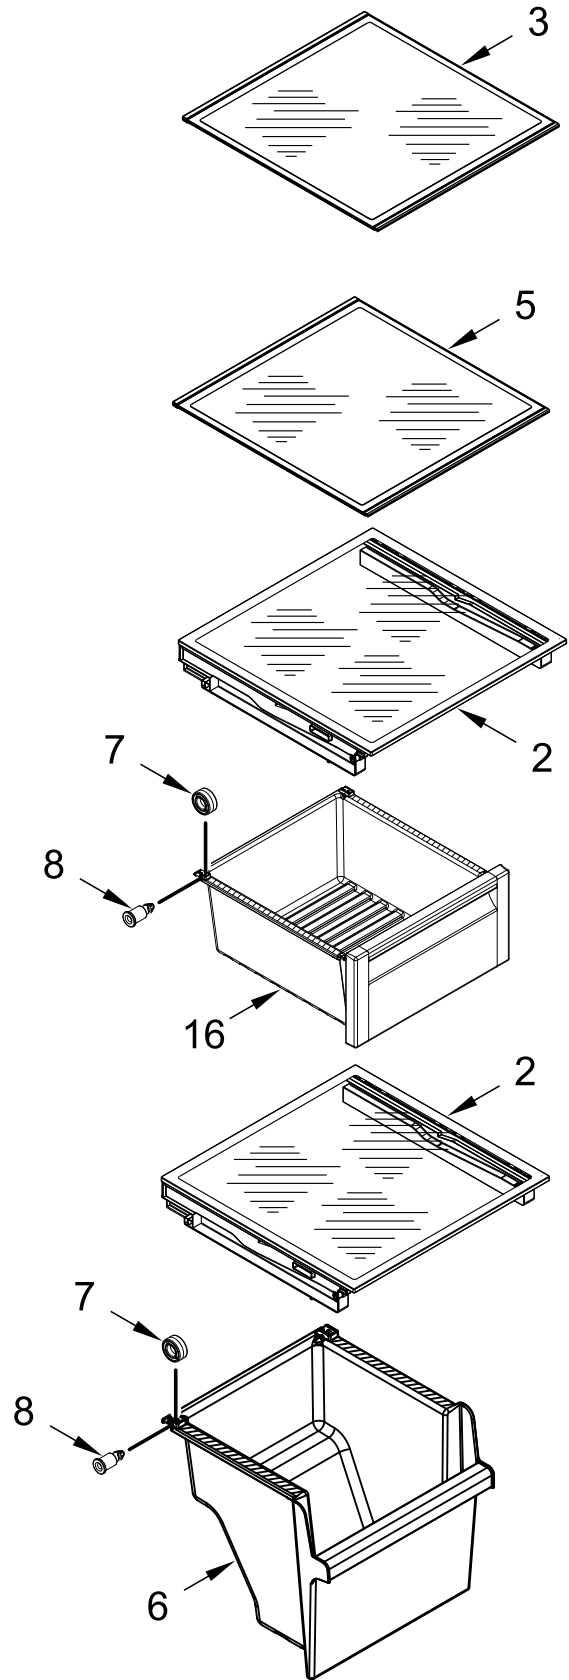

FREEZER LINER PARTS

FREEZER LINER PARTS

<u>Illus.</u> <u>No.</u>	<u>Part No.</u>	<u>Description</u>	<u>Illus.</u> <u>No.</u>	<u>Part No.</u>	<u>Description</u>	<u>Illus.</u> <u>No.</u>	<u>Part No.</u>	<u>Description</u>
1		Liner (Not A Serviceable Part)	7	W10628713	Roller, Pan	15	W11050578	Lens
2	W11089023	Assembly, Cover	8	W10628712	Axle, Roller	16	W10322653	Pan, Freezer Upper (Includes Items 7 & 8)
3	W11039724	Assembly, Upper Shelf	9	2155597	Socket, Light			
4	W10280386	Thermistor	10	W10847853	Switch, Light			
5	W11039725	Assembly, Lower Shelf	11	2162085	Socket, Light			
6	W10322649	Pan, Freezer Lower (Includes Items 7 & 8)	12	W11125625	Lamp, LED			
			13	W10847849	Switch, Light			
			14	W10425252	Cover, Thermistor