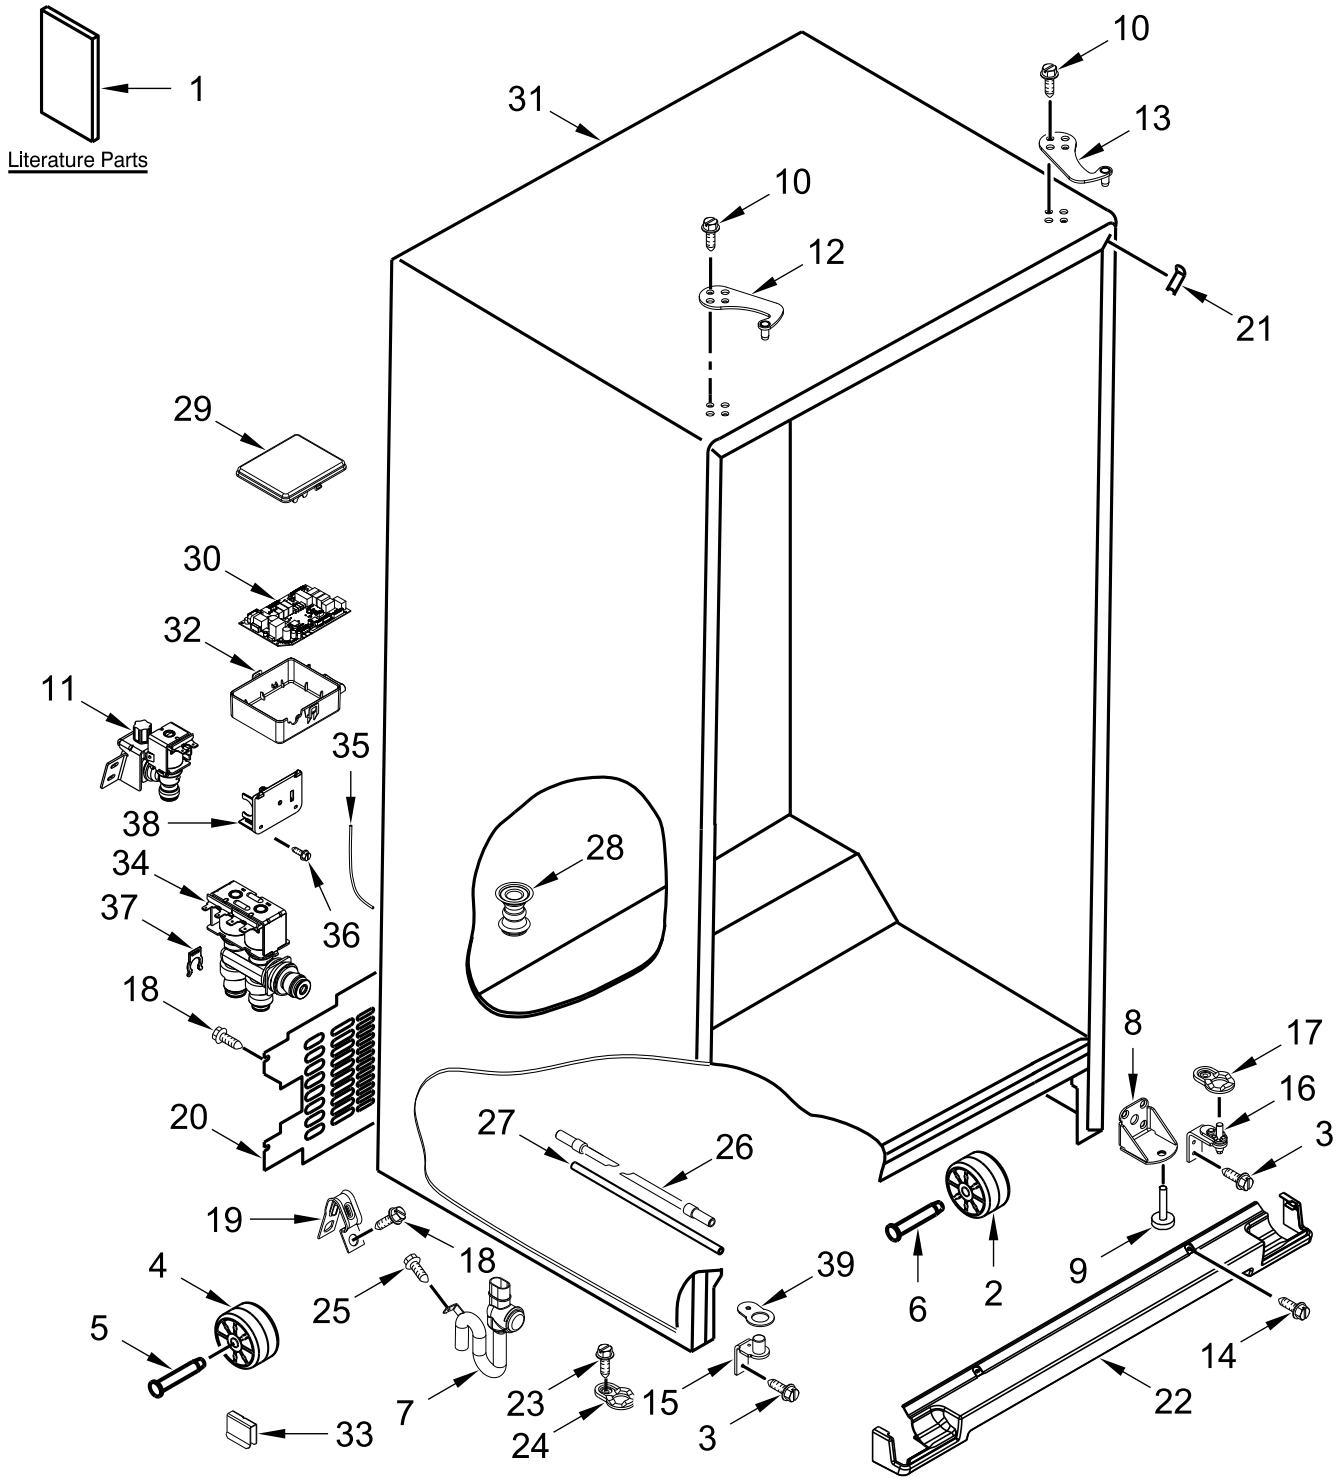

**SIDE BY SIDE REFRIGERATOR
Fingerprint Resistant**

MODELS:

WRSA88FIHN00 (Sunset Bronze)

WRSA88FIHZ00 (Stainless Steel)

CABINET PARTS

CABINET PARTS

<u>Illus. No.</u>	<u>Part No.</u>	<u>Description</u>	<u>Illus. No.</u>	<u>Part No.</u>	<u>Description</u>	<u>Illus. No.</u>	<u>Part No.</u>	<u>Description</u>
1		Literature Parts	15		Hinge, Bottom (Freezer)	26	W10279882	Tube, Filter Inlet
	W10787932	Use & Care Guide		W11126848	Grey	27	W10279884	Tube, Filter Outlet
	W11090558	Tech Sheet	16		Hinge, Bottom (Refrigerator)	28	W10370680	Fitting, Drain
	W11099262	Energy Guide		W11084346	Grey	29	12957702	Lid, HV Box
2	2150304	Roller				30	W10887254	Control, Electronic
3	W10297485	Screw	17		Closer, Door (Refrigerator)	31		Cabinet (Not A Serviceable Part)
4	12477102	Roller		W10738911	Grey	32	W10247993	Box, Control
5	12477202	Axle, Roller	18	W10141645	Screw	33	2223388	Clip, Axle Retainer
6	981125	Rivet, Roller	19	549193	Clamp, Power Cord	34	W10341320	Assembly, Dual Water Valve
7	W10379525	Tube, Drain	20	W10257238	Cover, Unit	35	W10238092	Tube, Water
8	W10900758	Bracket, Foot	21		Filler, Wrapper	36	W10141625	Screw
9	W10141622	Bracket, Roller		12587703AP	Grey	37	W11175632	Locking Ring (1/4)
10	W10308751	Screw (Black)	22		Grille		W11175631	Locking Ring (5/16)
11	W10498992	Valve, Inlet	23	W10142234	Screw	38	W10237915	Bracket, Water Valve
12		Hinge, Top (Freezer)	24		Closer, Door (Freezer)	39	W10709916	Shim, Cam Closer
	W10901054	Grey		W10770893	Grey			
13		Hinge, Top (Refrigerator)	25	W10001250	Screw			
	W10901049	Grey						
14	W10308489	Screw (Grey)						