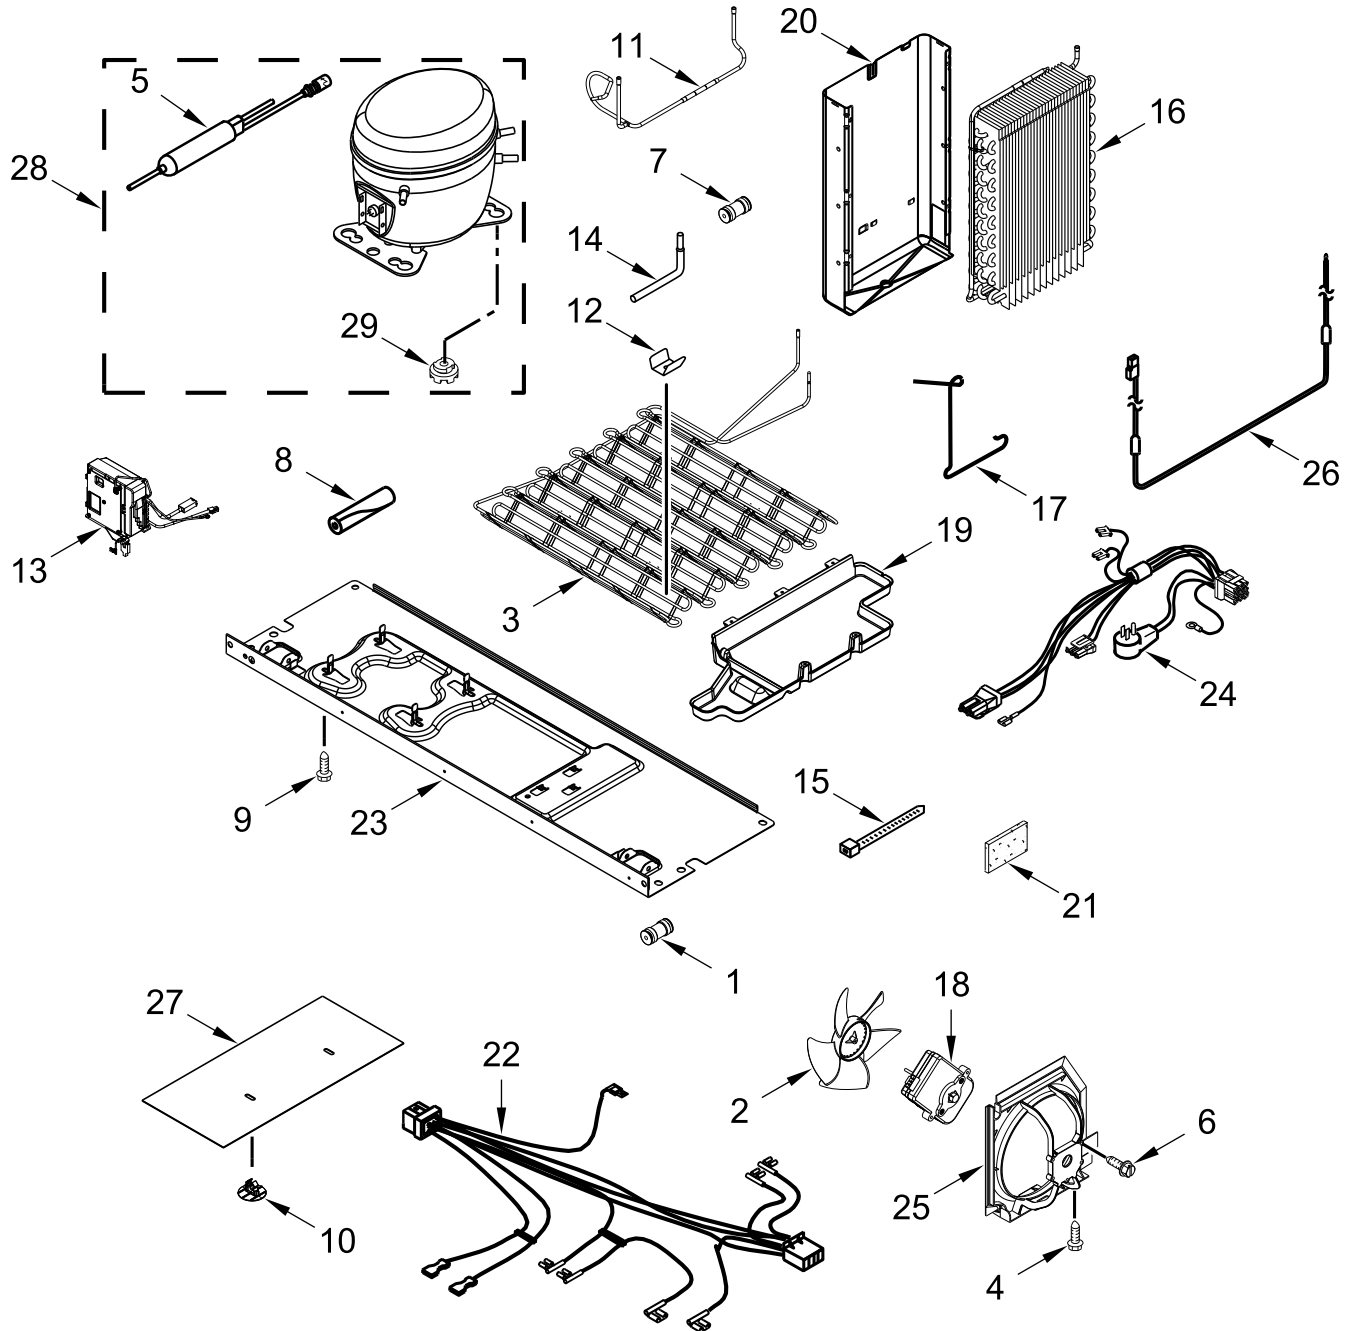

UNIT PARTS

UNIT PARTS

<u>Illus.</u> <u>No.</u>	<u>Part No.</u>	<u>Description</u>	<u>Illus.</u> <u>No.</u>	<u>Part No.</u>	<u>Description</u>	<u>Illus.</u> <u>No.</u>	<u>Part No.</u>	<u>Description</u>
1	W10271541	Connector, Union	16	W10239732	Evaporator	29	2183042	Grommet
2	2225834	Blade, Fan	17	2161324	Clip, Defrost Heater			FOLLOWING PARTS NOT ILLUSTRATED
3	W10276899	Condenser	18	W10909387	Motor, Condenser Fan		978025	Valve, Access (1/4")
4	W10142255	Screw	19	W10703216	Tray, Evaporator (Includes Gasket)		978026	Valve, Access (5/16")
5	W10771114	Drier	20	W10223361	Shield, Heat		978027	Valve, Access (3/8")
6	W10171469	Screw	21	2169104	Sealer, Insulation		978029	Valve, Access (5/8")
7	W10277958	Connector, Water	22	W10679948	Assembly, Unit Wire		978030	Valve, Access (3/4")
8	W10303521	Sleeve	23	W10680691	Baseplate		876764	Valve, Access (3/16")
9	W10142287	Bolt	24	W10242407	Cord, Power			REFRIGERANT CHARGE
10	W10815861	Clip, Bottom Cover	25	W10251467	Baffle, Air			5.0 oz. (R-134A)
11	W10219381	Tube, Suction	26	W10495968	Heater, Defrost			
12	W10248621	Clip, Condenser	27	W10278140	Cover, Condenser (Bottom)			
13	W10710090	Assembly, Inverter Box	28	W10756262	Compressor			
14	2325479	Tube, Process						
15	2205813	Tie, Wire