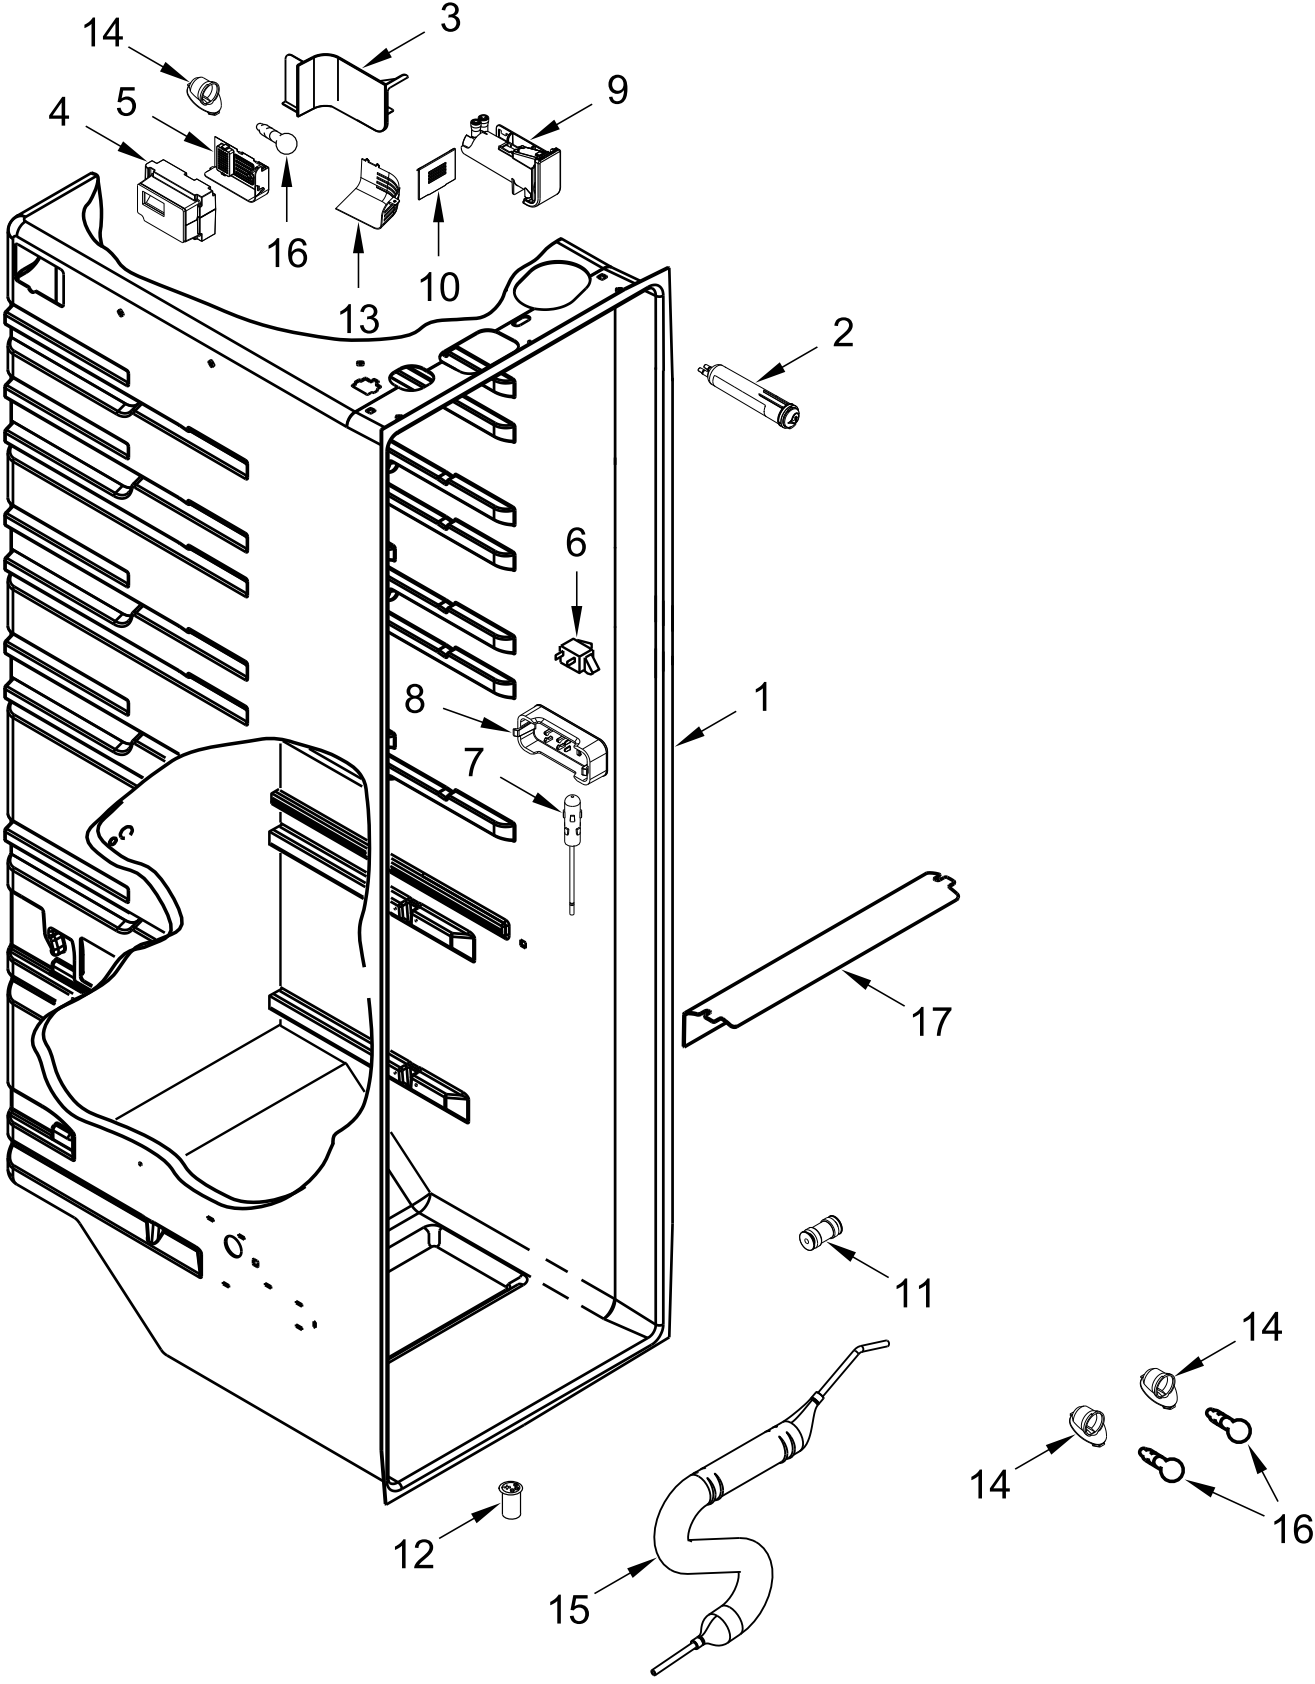

REFRIGERATOR LINER PARTS

REFRIGERATOR LINER PARTS

<u>Illus. No.</u>	<u>Part No.</u>	<u>Description</u>	<u>Illus. No.</u>	<u>Part No.</u>	<u>Description</u>	<u>Illus. No.</u>	<u>Part No.</u>	<u>Description</u>
1		Liner (Not A Serviceable Part)	7	W10280385	Thermistor	13	W10893232	Cover, Light
2	W10735398	Filter, Water	8	W10425252	Cover, Thermistor	14	2162085	Socket, Light
3	W10300482	Cover, Water Filter	9	W10394053	Housing, Water Filter	15	W10366790	Reservoir
4	W11175955	Assembly, Air Diffuser	10	W10457603	Cover, Air Filter	16	W11125625	Lamp, LED
5	W10457601	Cover, Air Diffuser	11	W10271543	Connector, Water Tube	17	W10269099	Lens, Light
6	W10847853	Switch, Light	12	2171931	Body, Valve Tube