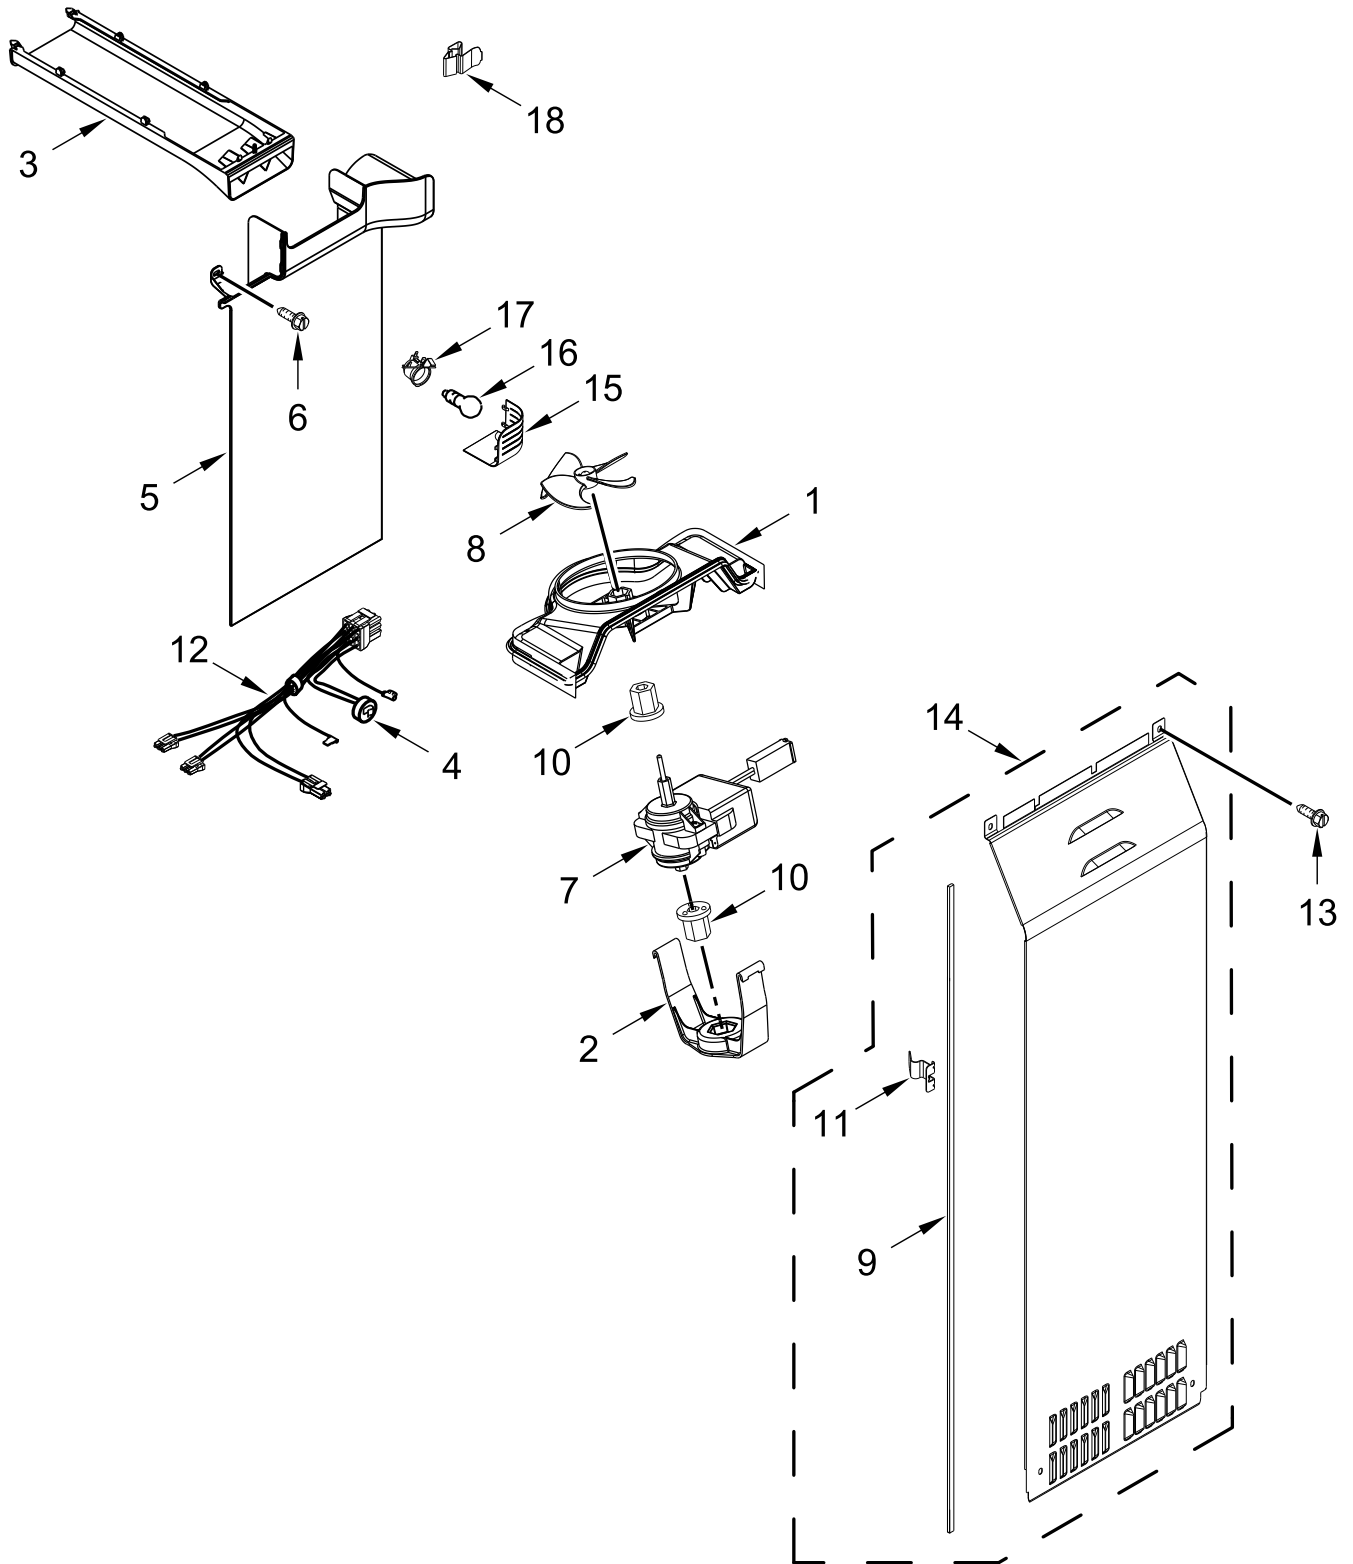

AIR FLOW PARTS

AIR FLOW PARTS

<u>Illus.</u> <u>No.</u>	<u>Part No.</u>	<u>Description</u>	<u>Illus.</u> <u>No.</u>	<u>Part No.</u>	<u>Description</u>	<u>Illus.</u> <u>No.</u>	<u>Part No.</u>	<u>Description</u>
1	W10251462	Scroll, Fan	8	2169142	Blade, Fan	14	W10388269	Cover, Evaporator
2	2223733	Retainer, Fan Motor	9	W10240370	Gasket, Evaporator Cover	15	W10260382	Cover, Light
3	W11040868	Duct, Upper Air	10	W10449920	Grommet, Motor	16	W11125625	Lamp, LED
4		Bi-Metal Defrost (Not Serviced)	11	W10369602	Clip, Evaporator Cover	17	2162085	Socket, Light
5	W10260384	Duct, Freezer Air	12	W10679946	Assembly, Evaporator Fan Wire (Includes Bi-Metal Defrost)	18	W10331728	Clip, Air Duct
6	W10001260	Screw						
7	W10556724	Motor, Fan	13	W10142292	Screw