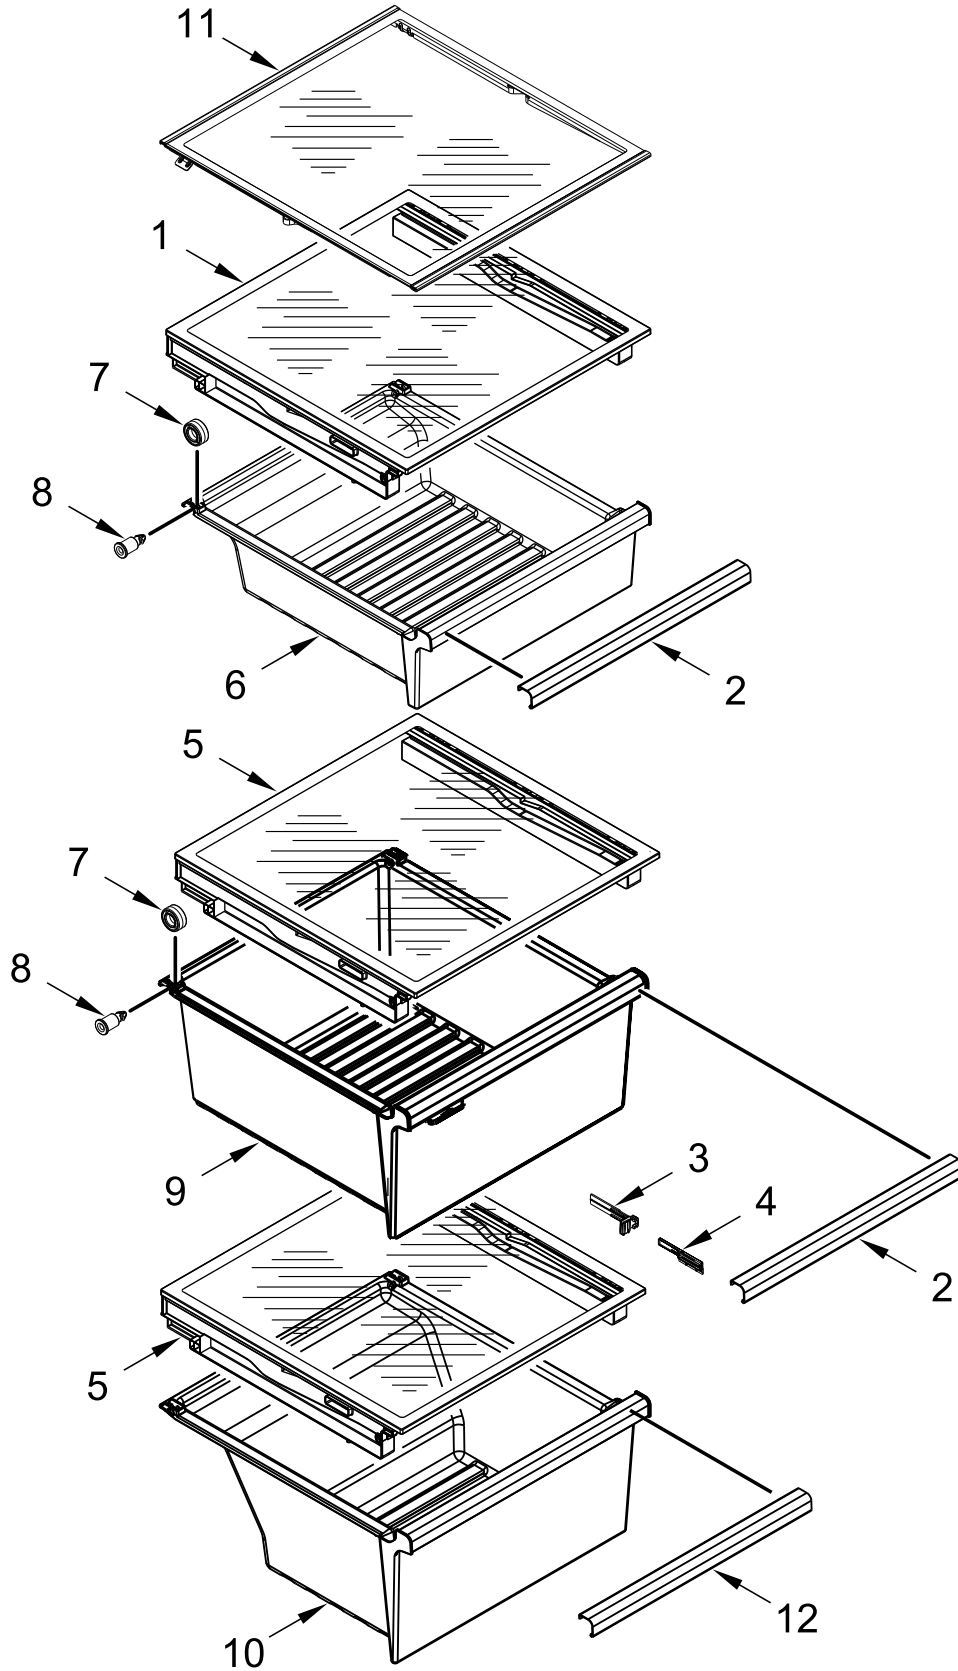

REFRIGERATOR SHELF PARTS

REFRIGERATOR SHELF PARTS

<u>Illus.</u> <u>No.</u>	<u>Part No.</u>	<u>Description</u>	<u>Illus.</u> <u>No.</u>	<u>Part No.</u>	<u>Description</u>	<u>Illus.</u> <u>No.</u>	<u>Part No.</u>	<u>Description</u>
1	W10463648	Shelf, Snack Pan	5	W10463650	Assembly, Cover	9	W10278653	Pan, Crisper
2	W11034716	Handle, Trim	6	W10256770	Pan, Snack	10	W10256774	Pan, Meat
3	W10282883	Slide, Humidity	7	W10628713	Roller, Pan	11	W11039726	Assembly, Shelf
4	W10282880	Housing, Humidity	8	W10628712	Axle, Roller	12	W11084209	Handle, Trim