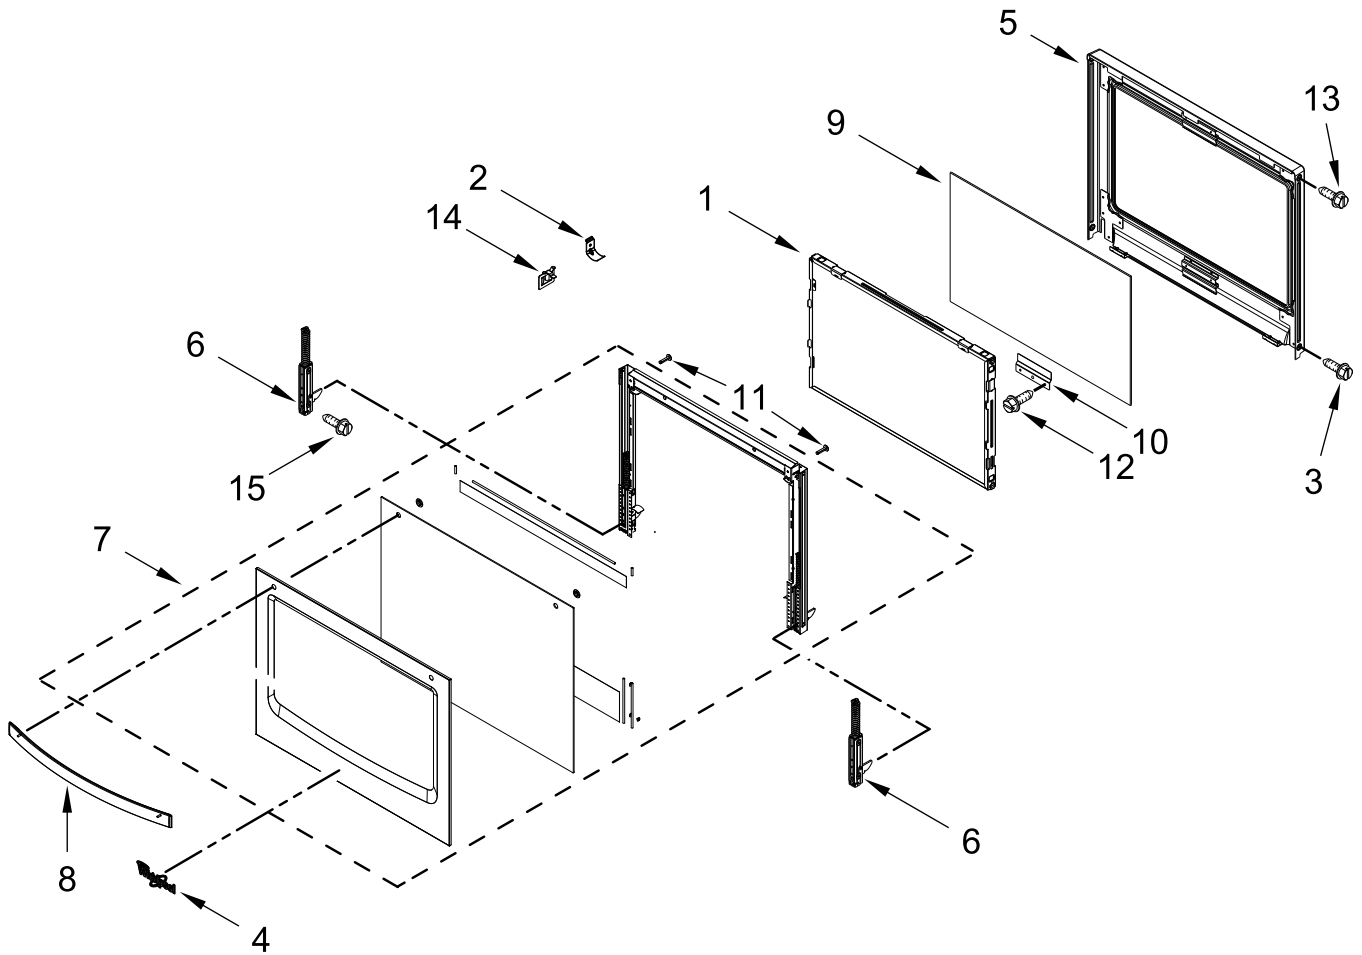

OVEN DOOR PARTS

OVEN DOOR PARTS

<u>Illus. No.</u>	<u>Part No.</u>	<u>Description</u>	<u>Illus. No.</u>	<u>Part No.</u>	<u>Description</u>	<u>Illus. No.</u>	<u>Part No.</u>	<u>Description</u>
1	W10347596	Assembly, Window Pack	7		Assembly, Door Glass	9	W10618107	Glass, Inner
				W10866266	Black	10	W10284297	Bracket, Glass
2	W10284285	Spring, Door Glass Fixation		W10866267	White	11	W10480830	Screw
				W10866265	Stainless	12	7101P426-60	Screw
3	7101P635-60	Screw (Black)	8		Handle, Door	13	7101P653-60	Screw
4	W10884775	Nameplate		W11022638	Black	14	W10653954	Clip, Spring Metal
5	W10709147	Assembly, Liner		W11022639	White	15	3196183	Screw
6	W10639069	Hinge, Door		W10875206	Stainless