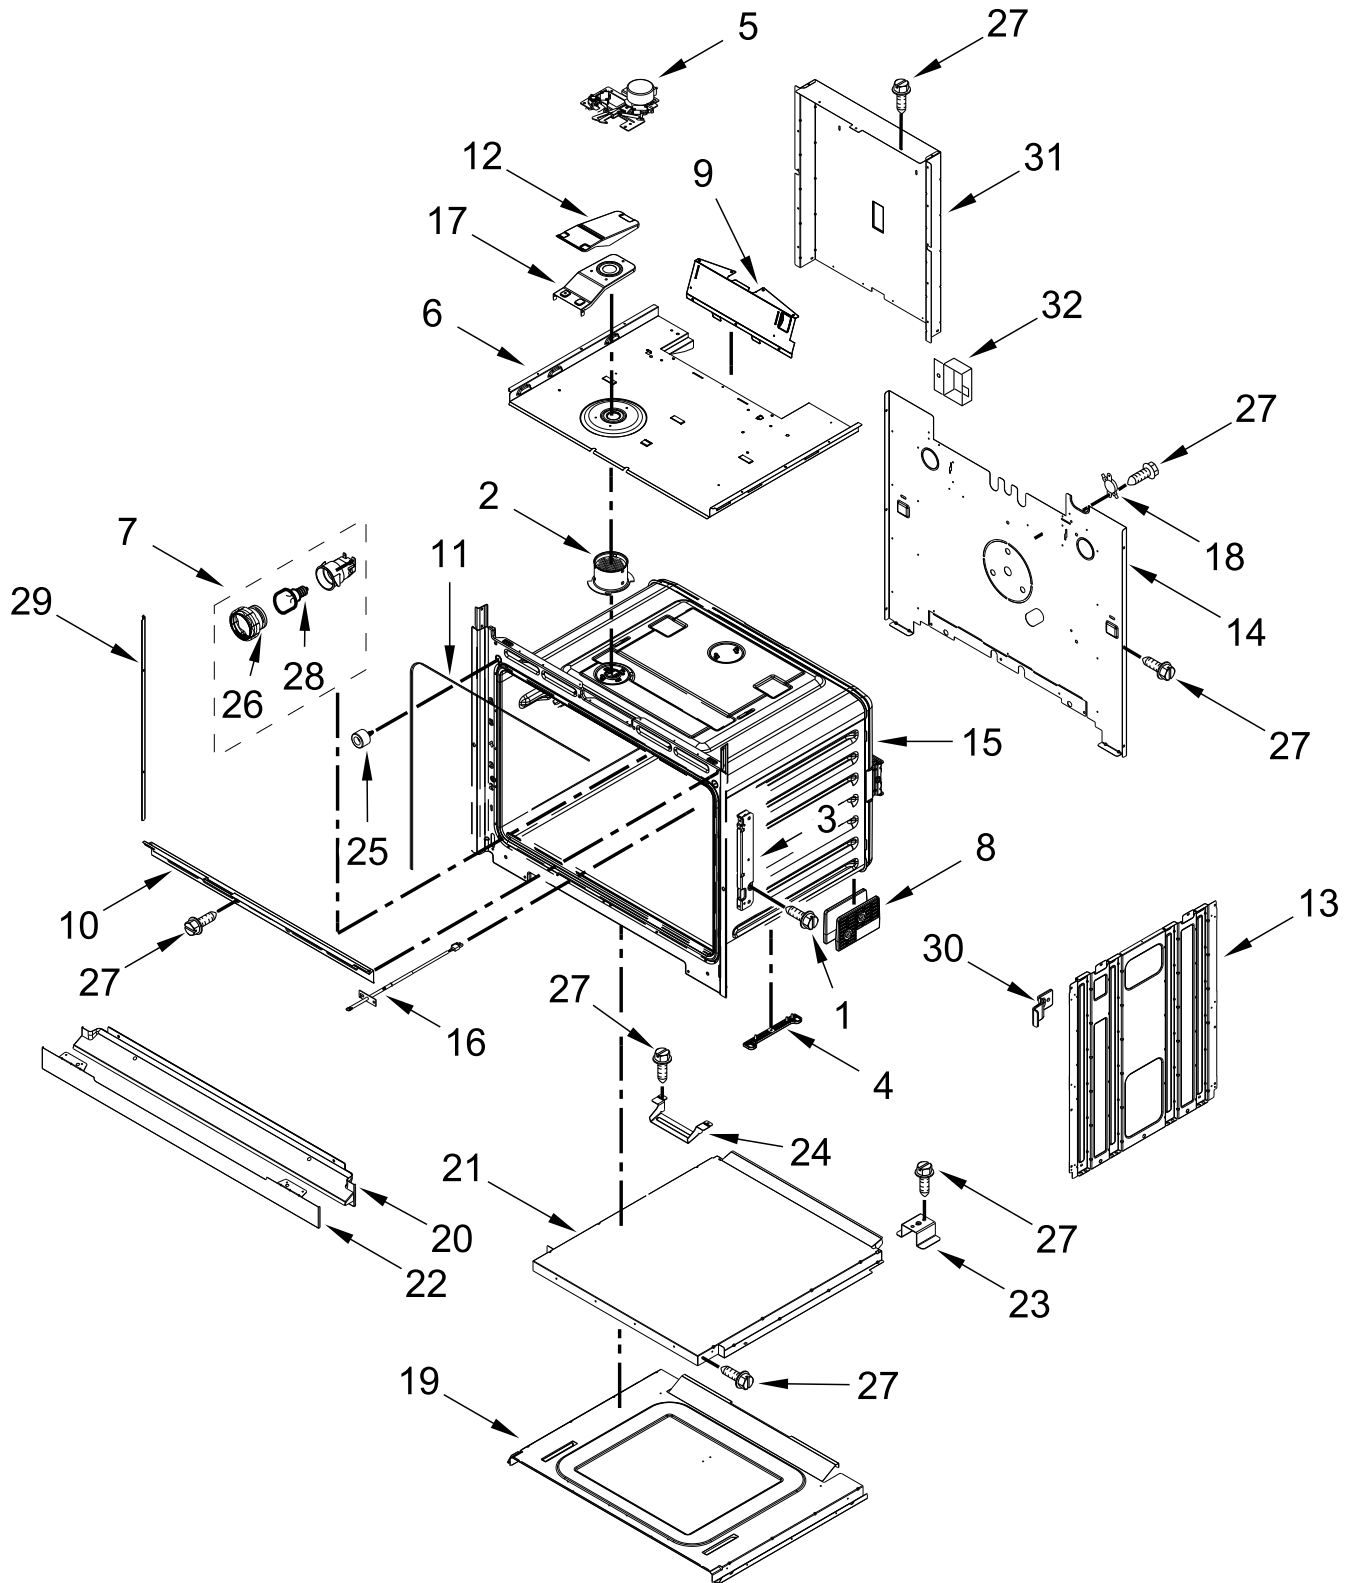

OVEN PARTS

OVEN PARTS

<u>Illus. No.</u>	<u>Part No.</u>	<u>Description</u>	<u>Illus. No.</u>	<u>Part No.</u>	<u>Description</u>	<u>Illus. No.</u>	<u>Part No.</u>	<u>Description</u>
1	W10254050	Screw	18	4449751	Thermostat (TOD)	27	W10607120	Screw
2	W10282946	Tube, Vent	19	W10834867	Base, Chassis	28	W10412711	Bulb, Light
3	W10616802	Receiver, Hinge	20		Assembly, Bottom Vent	29		Cover, Side Trim
4	W10618102	Spacer, Base		W10327373	Black		W10344481	Black (Left)
5	W10618131	Latch, Motorized		W10506344	White		W10344480	Black (Right)
6	W10904158	Top, Chassis		W10351279	Stainless	30	W10347649	Spacers, Front
7	W10734063	Assembly, Light	21	W10283008	Chassis, Bottom Duct	31	W10318196	Duct, Chassis Back
8	W10618101	Foot, Base	22		Trim, Bottom Vent	32	8285593	Cover, Connector
9	W10904163	Deflector, Blower		W10351236	Black			FOLLOWING PARTS NOT ILLUSTRATED
10	W10283036	Vent, Top 30"		W10504026	White		W10520715	Insulation, Wrap
11	W10282960	Gasket		W10327377	Stainless		W10282944	Insulation, Cavity
12	W10616810	Cover, Vent Exhaust	23	W10213759	Support, Air Channel			
13	W10318190	Side, Chassis	24	W10351308	Spacer, Chassis Bottom Duct			
14	W10904160	Back, Chassis	25	W10351278	Bumper & Screw			
15		Liner, Oven (Not Serviceable)	26	W10412722	Lens, Light			
16	W10622170	Probe, Sensor						
17	W10616809	Base, Vent Exhaust