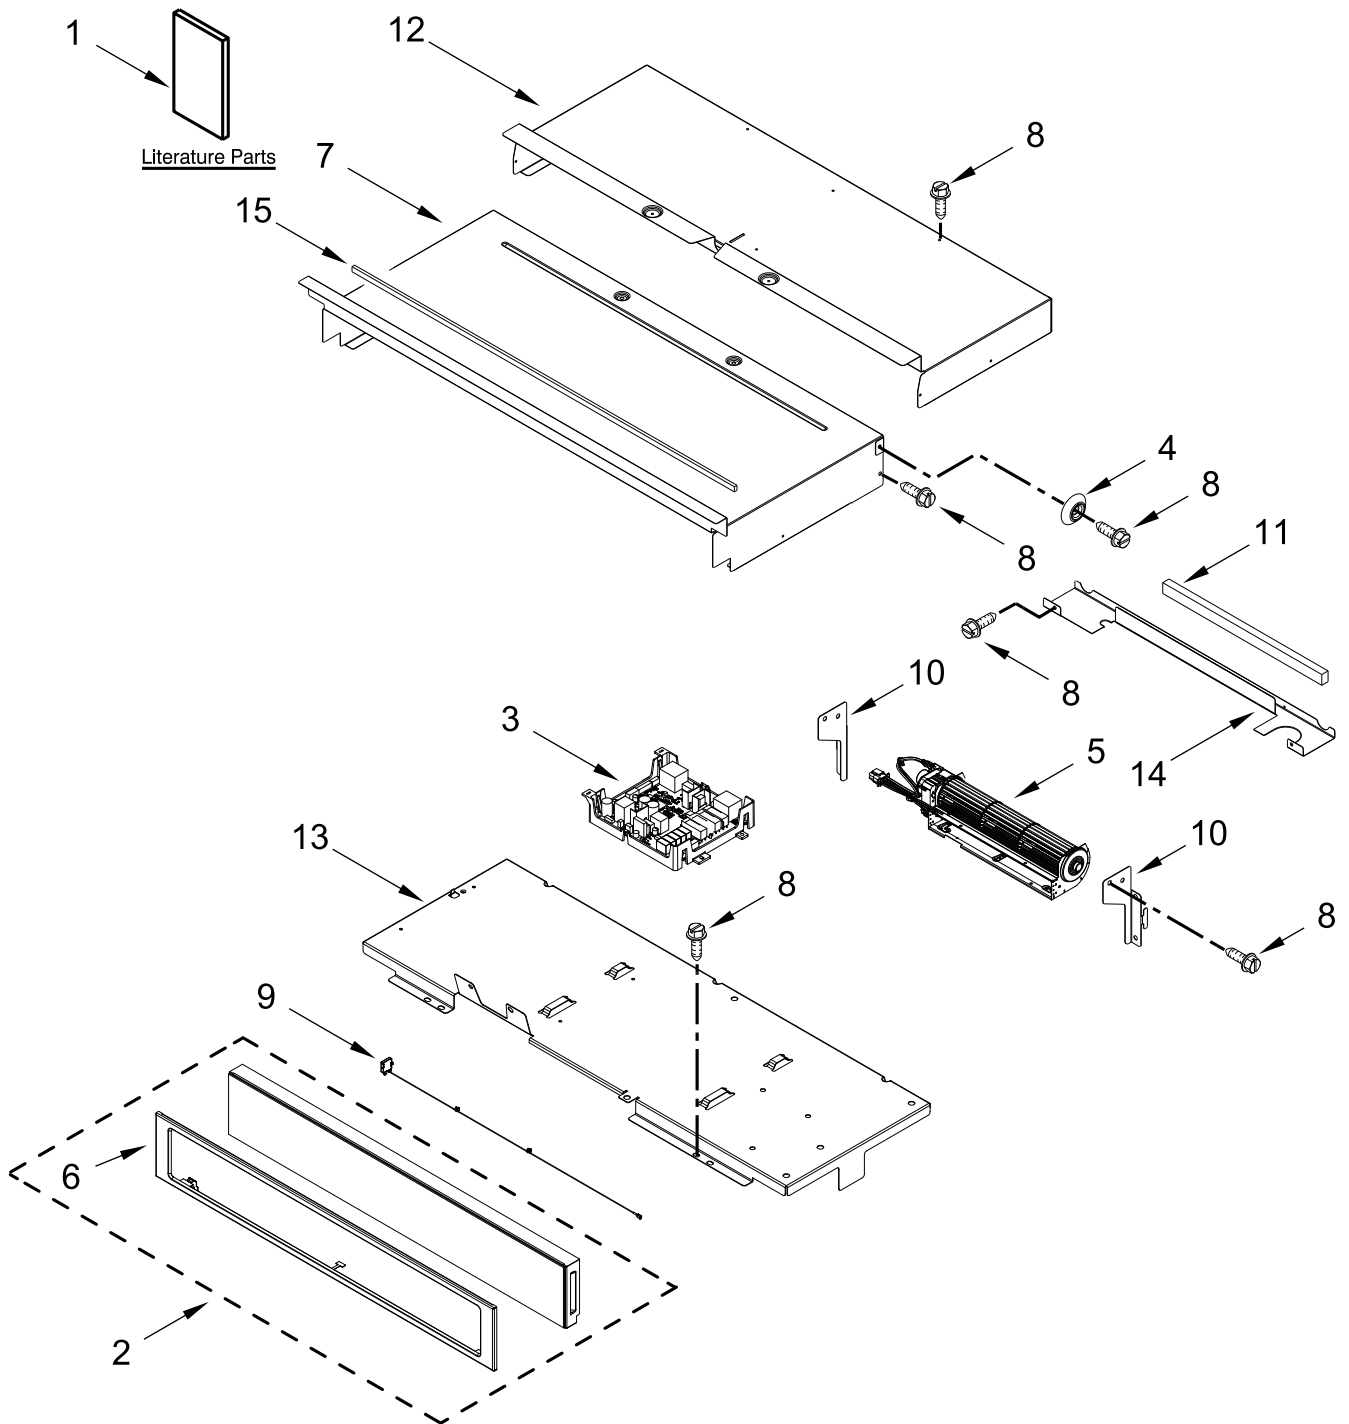

30" BUILT-IN ELECTRIC SINGLE OVEN WITH TOUCHSCREEN

MODELS:

WOS51EC0HB00 (Black)
WOS51EC0HW00 (White)
WOS51EC0HS00 (Stainless)

CONTROL PANEL PARTS

CONTROL PANEL PARTS

<u>Illus. No.</u>	<u>Part No.</u>	<u>Description</u>	<u>Illus. No.</u>	<u>Part No.</u>	<u>Description</u>	<u>Illus. No.</u>	<u>Part No.</u>	<u>Description</u>
1		Literature Parts	3	W11040197	Manager, Appliance (With Power Supply)	12	W10904156	Chassis, Cover Top Back 30"
	W11040298	Instructions, Installation	4	W10618105	Spacer, Lateral	13	W10864102	Tray, Electronic
	W11097840	Instructions, Undercounter Installation	5	W10850518	Blower	14	W10655465	Chassis, Back Divider
	W11040302	Guide, Use & Care	6		Skin, Control Panel	15	W10657548	Gasket, Rubber
	W11097305	Guide, Internet Connectivity		W11026970	Black			FOLLOWING PARTS NOT ILLUSTRATED
	W11129945	Sheet, Tech		W11026969	White		W10881989	Harness, Main
	W11129948	Diagram, Wiring	7	W10318192	Chassis, Cover Top Front 30"		W10775068	Harness, Door Latch
		Assembly, Control Panel (Includes Overlay)	8	7101P426-60	Screw		W10562910	Harness, EOL
		Black	9	W11044576	Antenna		W10834514	Harness, Console
		White	10	W10655463	Bracket, Blower (Left)		4448664	Clamp, Conduit
2	W11105005	Black		W10655462	Bracket, Blower (Right)		W10655464	Bracket, Harness
	W11105009	White					W10487999	Clip, Harness
	W11105004	Stainless	11	W10728475	Gasket, Rubber		4450800	Screw, Grounding