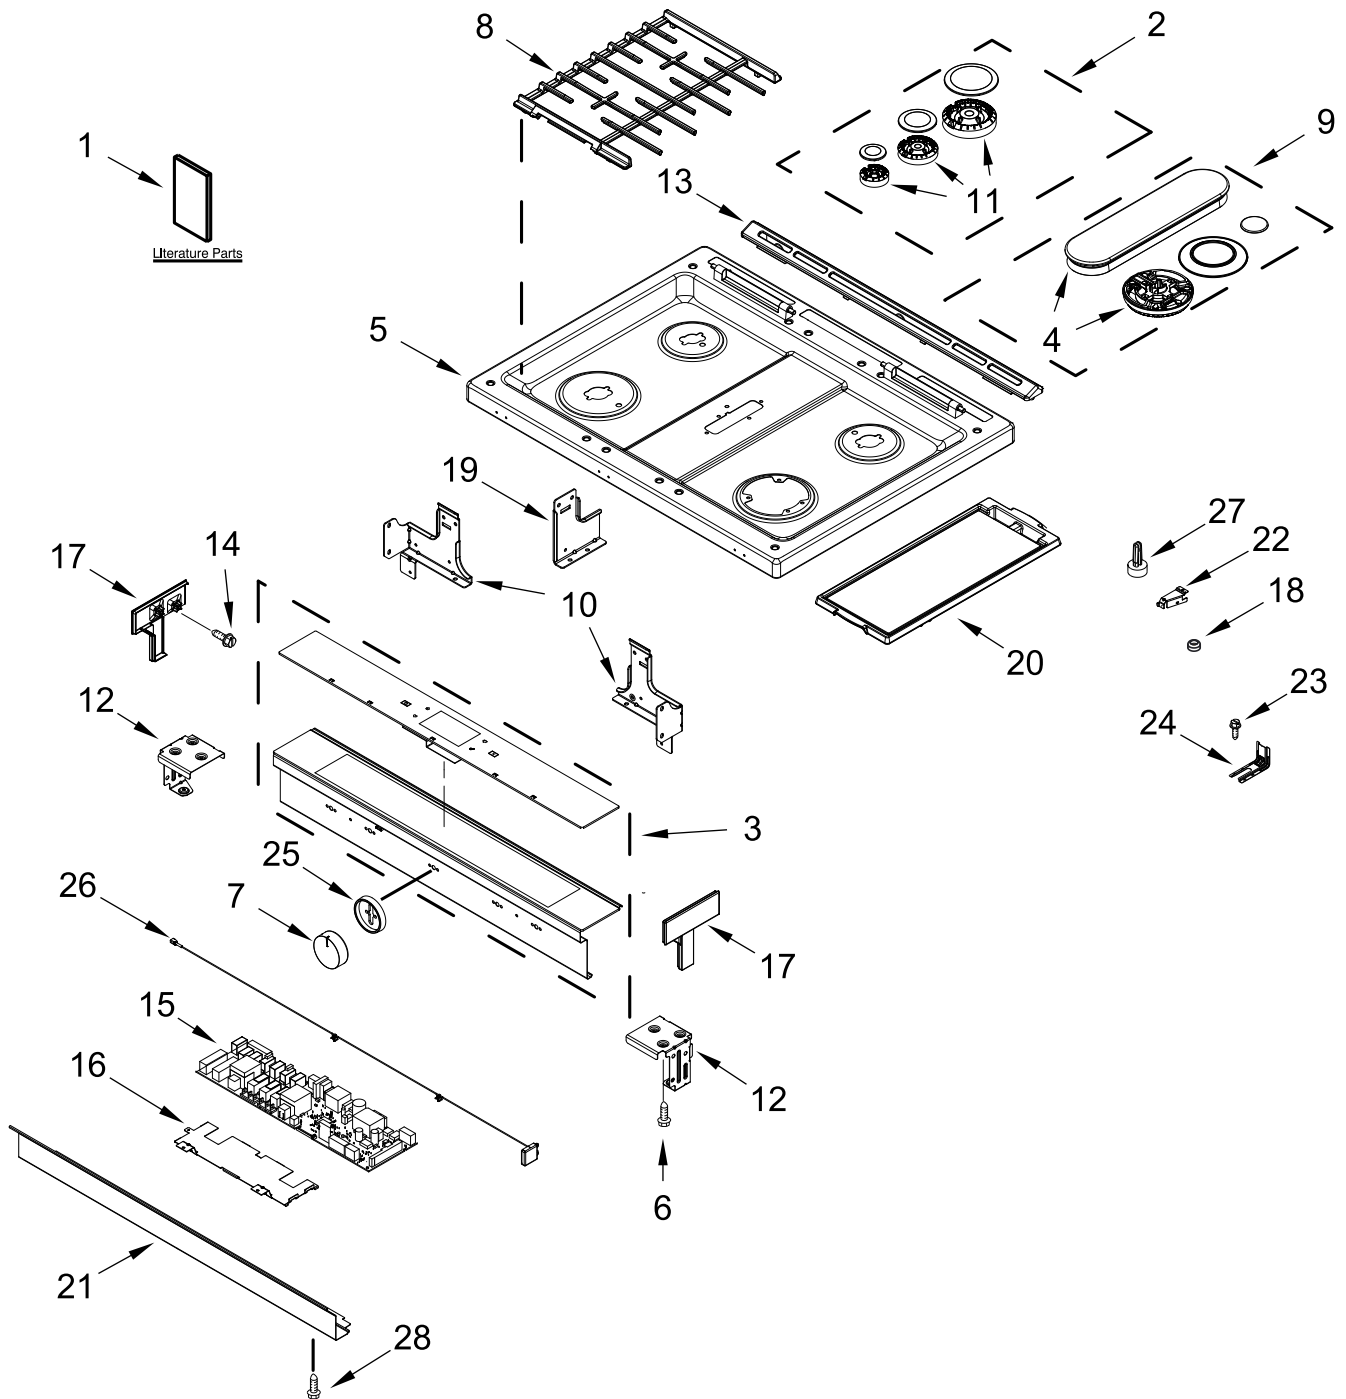

30" SLIDE IN GAS CONVECTION RANGE

MODELS:

WEGA25H0HZ0 (Stainless)

WEGA25H0HN0 (Sunset Bronze)

COOKTOP PARTS

COOKTOP PARTS

<u>Illus. No.</u>	<u>Part No.</u>	<u>Description</u>	<u>Illus. No.</u>	<u>Part No.</u>	<u>Description</u>	<u>Illus. No.</u>	<u>Part No.</u>	<u>Description</u>
1		Literature Parts	9	W10875937	Spreader, Flame Kit	19	W10867600	Bracket, Console (Center)
	W11085333	Instructions, Installation			(Right Front & Center)	20	W11043399	Griddle
	W11085353	Guide, Use & Care			(Includes Burner Caps)	21		Console, Lower Panel
	W11095707	Sheet, Tech	10	W10867593	Support, Cooktop (Left)		W10899346	Stainless
	W11096113	Wiring Diagram		W10867592	Support, Cooktop (Right)		W10899347	Sunset Bronze
	W11097305	Guide, Internet Connectivity				22	W10162253	Brace, Corner (Left)
	9762761	Tips, Safe Cooking (English)	11	W10732971	Spreader, Flame (Left Front)		W10162252	Brace, Corner (Right)
2	W10867890	Spreader, Flame Kit (Left Front, Left Rear, Right Rear)		W10732969	Spreader, Flame (Left Rear)	23	7101P485-60	Screw, Anti-Tip Kit
		(Includes Burner Caps)		W10732968	Spreader, Flame (Right Rear)	24	W10606241	Bracket, Anti-Tip
3		Console	12	W10828159	Base, Console (Left)	25		Bezel
	W11049399	Stainless		W10828160	Base, Console (Right)		W11108451	Stainless
	W10869382	Sunset Bronze	13		Trim, Vent	26	W11097891	Antenna
4	W10867781	Spreader, Flame (Right Front)		W10577781	Black	27	8016P022-60	Glide, Main Top
	W10863722	Spreader, Flame (Fish)	14	9780274	Screw	28	3196178	Screw
		(Center)	15	W10868154	Control, Electronic (Powermax)			FOLLOWING PARTS NOT ILLUSTRATED
5		Cooktop	16	W10908536	Bracket, Control	W10887379		Harness, Main
	W10864663	Black	17	W10854356	Stainless (Left)	W10754419		Harness, Bake/Broil
6	3196160	Screw		W10854357	Sunset Bronze (Left)		313438	Clip, Harness
7		Knob		W10854360	Stainless (Right)		3196520	Clip, Wire
	W11108449	Stainless		W10854361	Sunset Bronze (Right)		7111P017-60	Clamp, Wire
8		Kit, Grate	18	W10664705	Bumper		W10580229	Wire, Ground
	W11047499	Black						