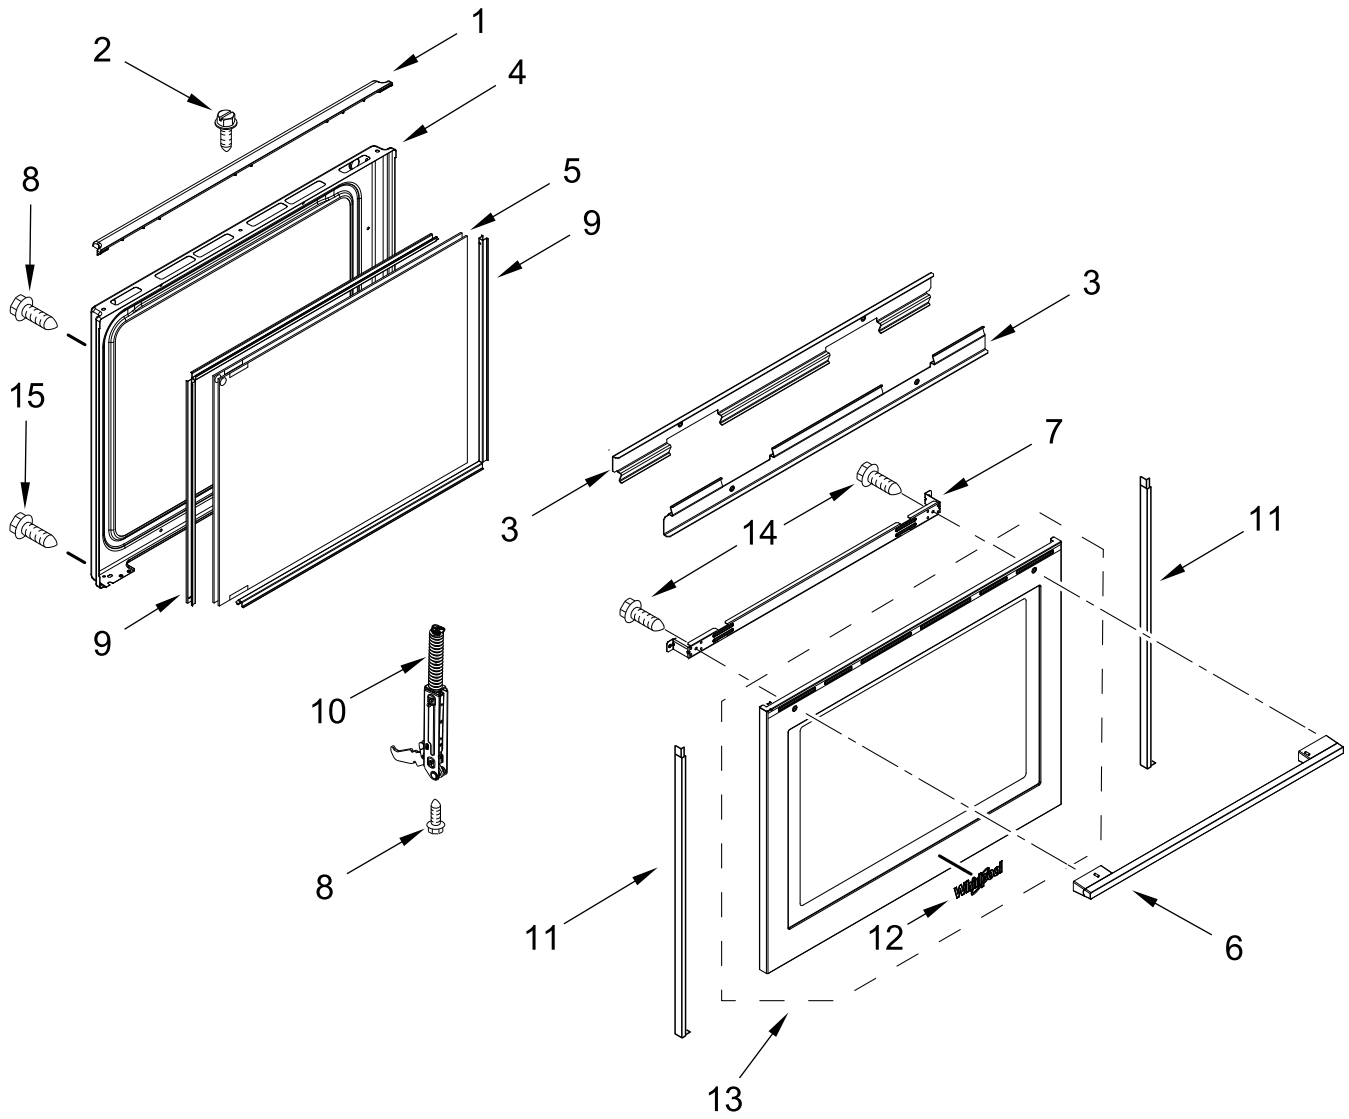

DOOR PARTS

DOOR PARTS

<u>Illus. No.</u>	<u>Part No.</u>	<u>Description</u>
1		Trim, Vent
	W10887939	Black
2	3196184	Screw
3	W10813140	Rail, Horizontal Support
4	W10826568	Liner, Door
5	W11088591	Glass, Inner
6		Handle, Door
	W10914779	Stainless