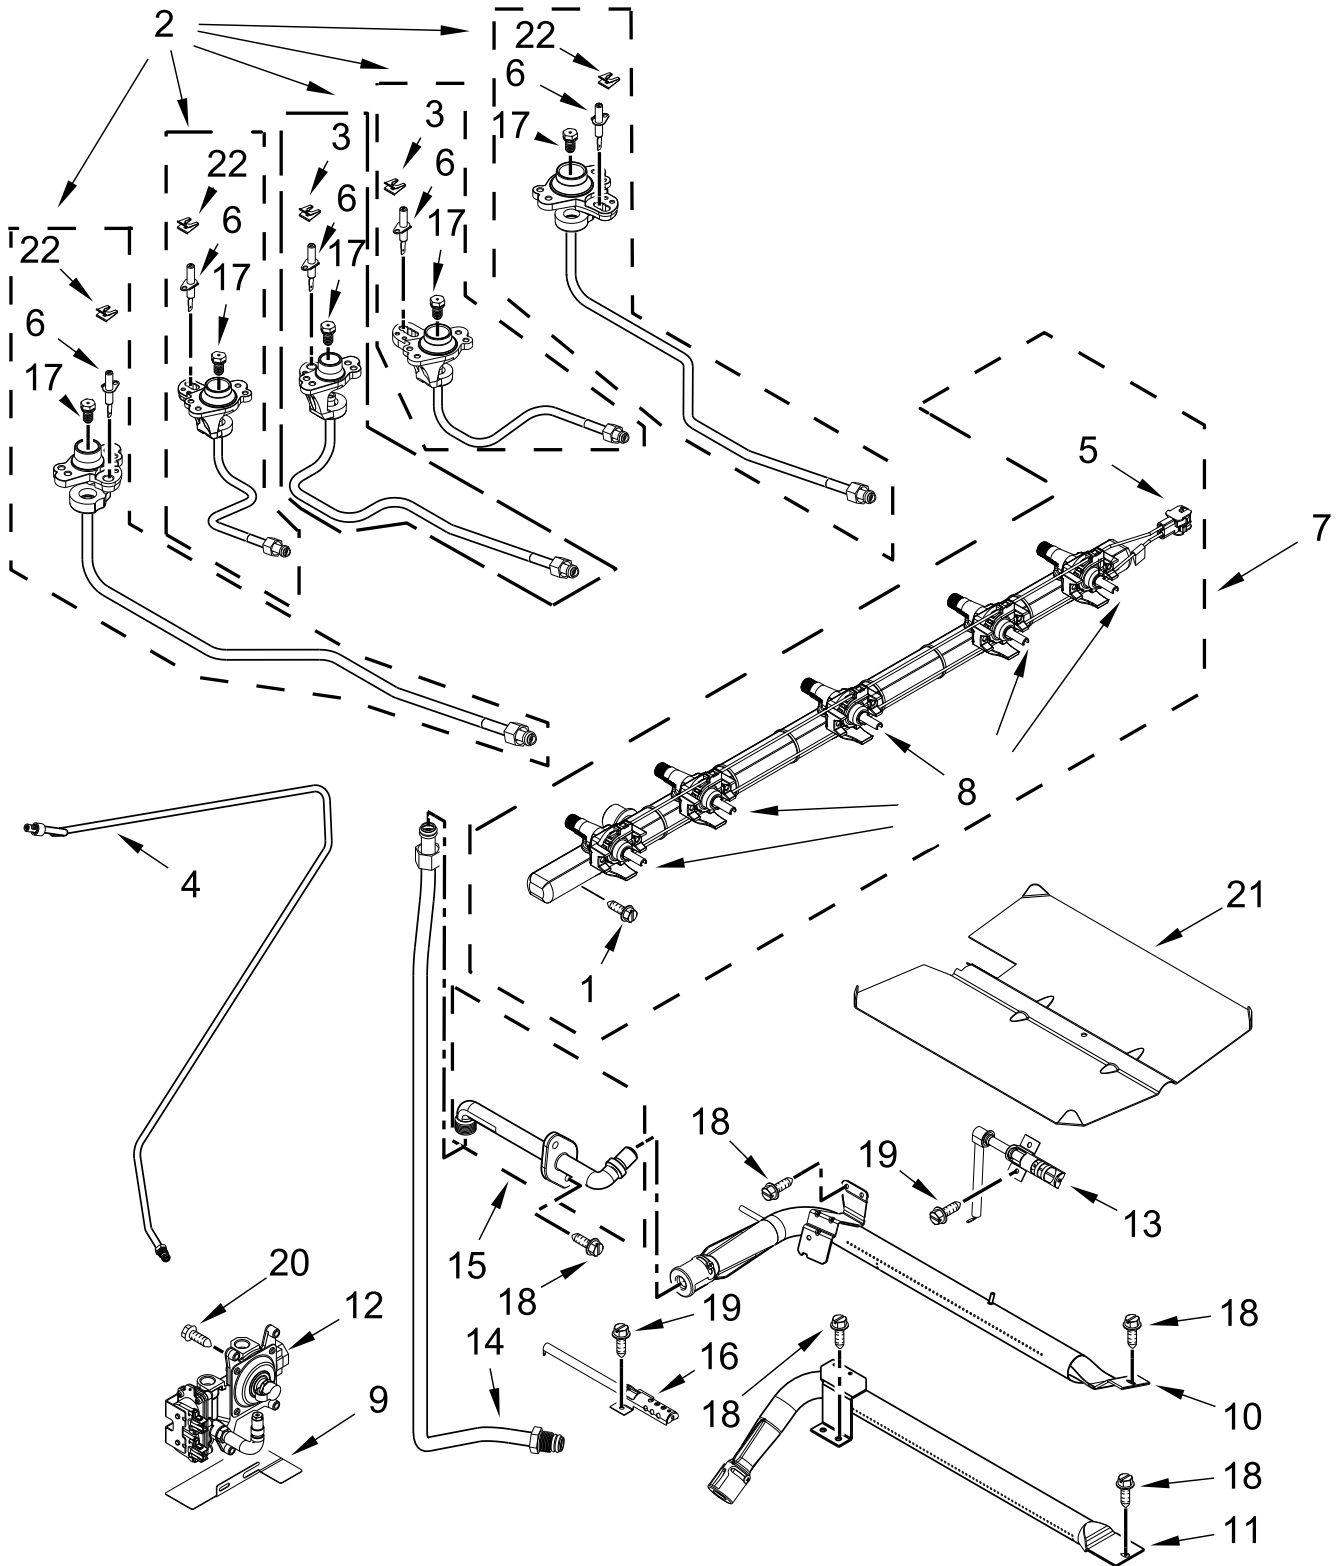

CHASSIS PARTS

<u>Illus. No.</u>	<u>Part No.</u>	<u>Description</u>	<u>Illus. No.</u>	<u>Part No.</u>	<u>Description</u>	<u>Illus. No.</u>	<u>Part No.</u>	<u>Description</u>
1	W10614920	Assembly, Flue	20		Back, Main (Not Serviced)	38	W10457998	Module, Spark (0+2)
2	9758701	Spacer, Door	21	W10162385	Gasket, Door	39	W10475149	Module, Spark (5+0)
3	W10273002	Bracket, Oven Support	22	W10031780	Screw	40	W10655451	Guard, Splash
4		Panel, Side	23	W10162241	Channel, Rear	41	W10162254	Duct, Cooling
	W10162245	Black	24	W10273192	Rod, Door Switch	42	W10162255	Duct, Cover
5	W10877642	Assembly, Cooling Fan	25	W10889764	Cord, Power	43	W10273204	Pan, Bake
6	W10627802	Switch, Door	26	W10035900	Support, Oven Bottom	44	W10289168	Box, Burner SI
7	W10531060	Rack, Oven	27	W10541959	Shield, Bake	45	W10162257	Duct, Cooktop
8	W10289145	Rack, Oven (Gull-Wing)	28	W10454648	Assembly, Light	46	W10849261	Cover, Back
9	W10289077	Receiver, Hinge	29	311255	Bulb, Oven Light	47	W10866583	Panel, Clip
10	W10058460	Foot, Leveling	30	W10341186	Assembly, Front Foot			FOLLOWING PARTS NOT ILLUSTRATED
11	W10211368	Bottom, Oven	31	W10390008	Assembly, Base Rail (Left)		4820F015-59	Insulation, Strap
12	W10181986	Sensor, Oven		W10390007	Assembly, Base Rail (Right)		W10289173	Insulation, Wrap
13	3601P356-45	Baffle, Bake Burner					W10162240	Insulation, Back
14	3196178	Screw	32	W10885904	Box, Burner Gas		W10867892	Kit, LP 5 Orifice Conversion
15	W10162249	Cover, Wire	33	W10874477	Assembly, Convection		W10566535	Kit, LP Conversion (Bake/Broil)
16	W10311326	Assembly, Flue (Upper)	34	W10346154	Cover, Convection			
17	W10362924	Screw	35	W10362924	Screw			
18	W10323077	Diffuser, Flame	36	W10813366	Shield, Wire			
19	3196178	Screw	37	W10137382	Clip, Panel			

MANIFOLD PARTS