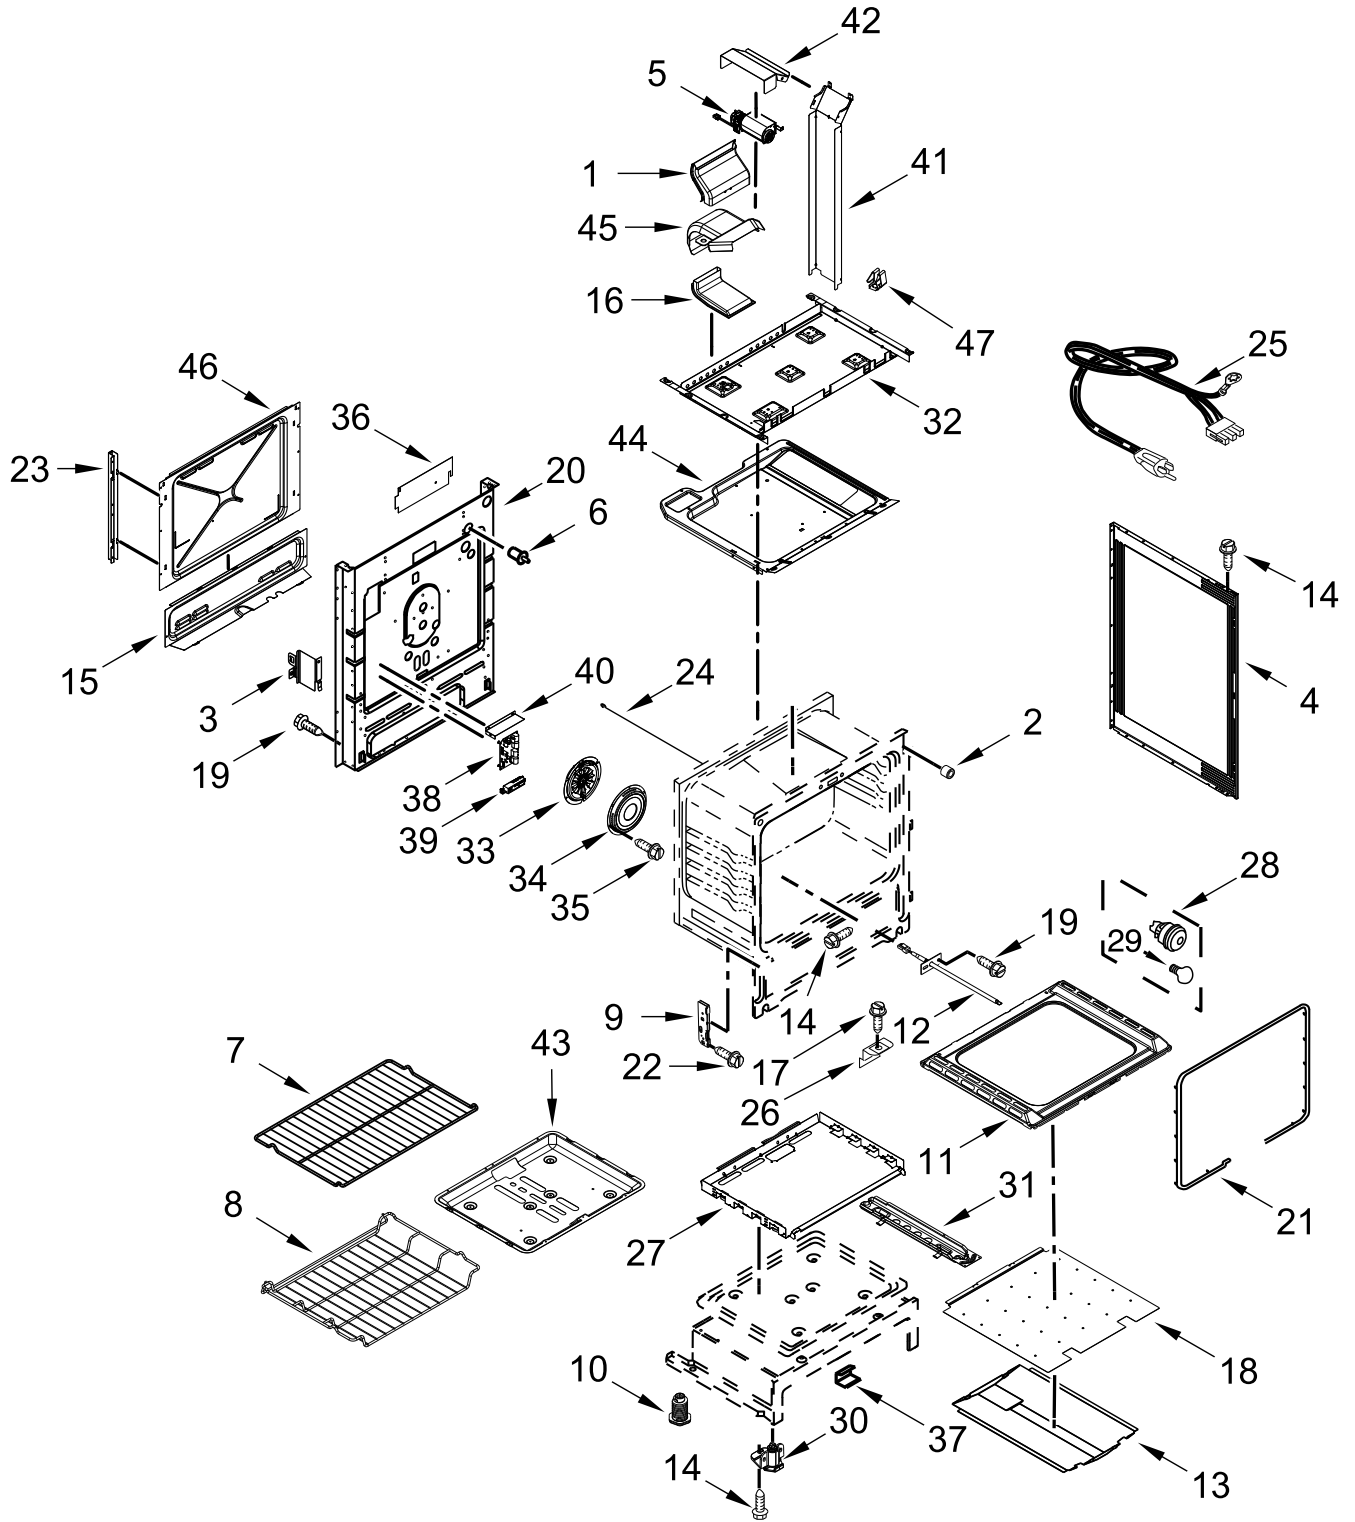

CHASSIS PARTS

CHASSIS PARTS

<u>Illus. No.</u>	<u>Part No.</u>	<u>Description</u>	<u>Illus. No.</u>	<u>Part No.</u>	<u>Description</u>	<u>Illus. No.</u>	<u>Part No.</u>	<u>Description</u>
1	W10614920	Assembly, Flue	20		Back, Main (Not Serviced)	38	W10457998	Module, Spark (0+2)
2	9758701	Spacer, Door	21	W10162385	Gasket, Door	39	W10475149	Module, Spark (5+0)
3	W10273002	Bracket, Oven Support	22	W10031780	Screw	40	W10655451	Guard, Splash
4		Panel, Side	23	W10162241	Channel, Rear	41	W10162254	Duct, Cooling
	W10162245	Black	24	W10273192	Rod, Door Switch	42	W10162255	Duct, Cover
5	W10877642	Assembly, Cooling Fan	25	W10889764	Cord, Power	43	W10273204	Pan, Bake
6	W10627802	Switch, Door	26	W10035900	Support, Oven Bottom	44	W10289168	Box, Burner SI
7	W10531060	Rack, Oven	27	W10541959	Shield, Bake	45	W10162257	Duct, Cooktop
8	W10289145	Rack, Oven (Gull-Wing)	28	W10454648	Assembly, Light	46	W10849261	Cover, Back
9	W10289077	Receiver, Hinge	29	311255	Bulb, Oven Light	47	W10866583	Panel, Clip
10	W10058460	Foot, Leveling	30	W10341186	Assembly, Front Foot			FOLLOWING PARTS NOT ILLUSTRATED
11	W10211368	Bottom, Oven	31	W10390008	Assembly, Base Rail (Left)		4820F015-59	Insulation, Strap
12	W10181986	Sensor, Oven		W10390007	Assembly, Base Rail (Right)		W10289173	Insulation, Wrap
13	3601P356-45	Baffle, Bake Burner					W10162240	Insulation, Back
14	3196178	Screw	32	W10885904	Box, Burner Gas		W10867892	Kit, LP 5 Orifice Conversion
15	W10162249	Cover, Wire	33	W10874477	Assembly, Convection		W10566535	Kit, LP Conversion (Bake/Broil)
16	W10311326	Assembly, Flue (Upper)	34	W10346154	Cover, Convection			
17	W10362924	Screw	35	W10362924	Screw			
18	W10323077	Diffuser, Flame	36	W10813366	Shield, Wire			
19	3196178	Screw	37	W10137382	Clip, Panel