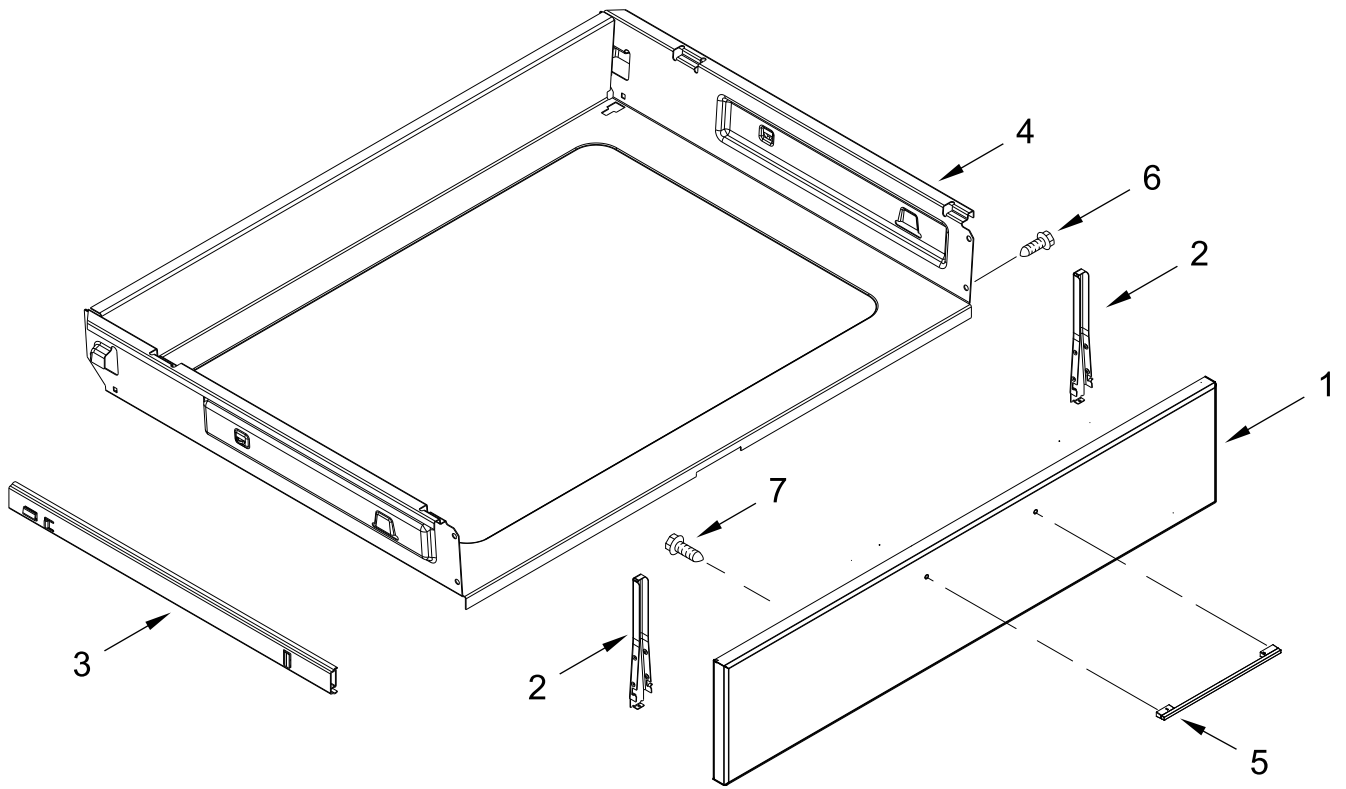

DOOR PARTS

<u>Illus. No.</u>	<u>Part No.</u>	<u>Description</u>
1		Trim, Vent
	W10887939	Black
2	3196184	Screw
3	W10813140	Rail, Horizontal Support
4	W10826568	Liner, Door
5	W11088591	Glass, Inner
6		Handle, Door
	W10914779	Stainless

<u>Illus. No.</u>	<u>Part No.</u>	<u>Description</u>
7	W10541911	Bracket, Glass Upper Handle
8	W10031790	Screw
9	W10813142	Spacer, Glass
10	W11184046	Hinge, Door (Active)
11	W10813139	Rail, Vertical Support
12	W10884775	Nameplate

<u>Illus. No.</u>	<u>Part No.</u>	<u>Description</u>
13		Glass, Outer
	W10864214	Stainless
	W10859924	Sunset Bronze
14	8533988	Screw
15	W10031780	Screw

DRAWER PARTS