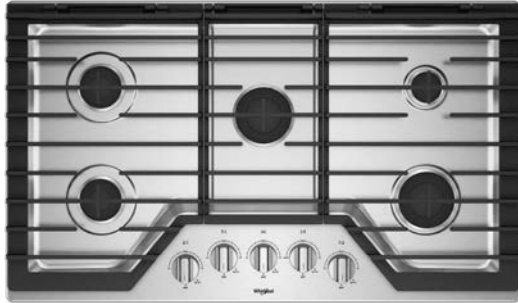

WCG55US6H GAS COOKTOP

EZ-2-LIFT™ HINGED CAST-IRON GRATES

Get quick access to spills on the cooktop with our industry-first EZ-2-Lift™ hinged cast-iron grates. The hinged design lets you wipe up underneath without removing them. For a more thorough clean, the grates are also dishwasher safe.

UPSWEPT SPILLGUARD™ COOKTOP

Clean up faster with a cooktop that has raised edges to help contain spills.

DISHWASHER-SAFE KNOBS

Make cleanup easy by washing knobs right in the dishwasher.

OTHER FEATURES

- Upswept SpillGuard™ cooktop
- SpeedHeat™ burner
- ccuSimmer® burner
- Fifth Burner
- Sealed burners
- Full width grates
- Wall oven compatible