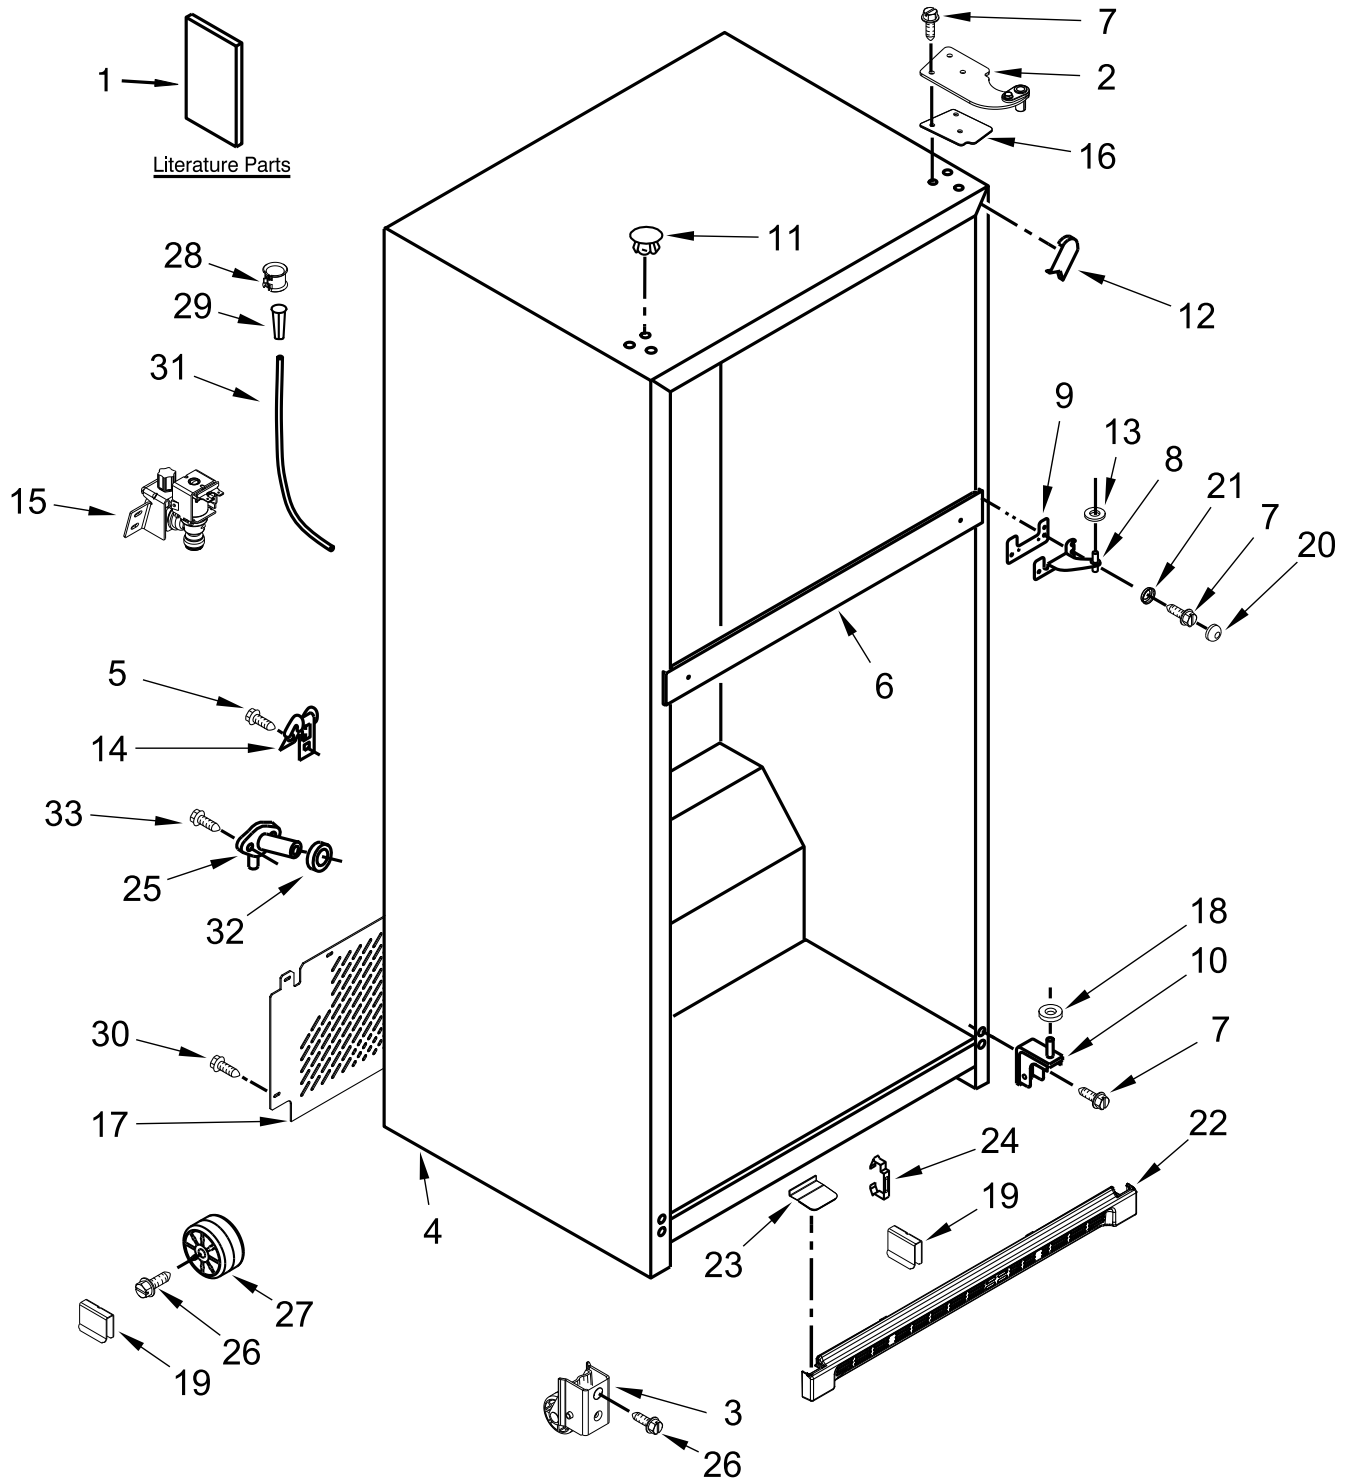

CABINET PARTS

CABINET PARTS

<u>Illus.</u> <u>No.</u>	<u>Part No.</u>	<u>Description</u>	<u>Illus.</u> <u>No.</u>	<u>Part No.</u>	<u>Description</u>	<u>Illus.</u> <u>No.</u>	<u>Part No.</u>	<u>Description</u>
1		Literature Parts	9	2183852	Shim, Hinge Center	21	W10674773	Dome Cap, Washer
	W10674984	Service & Wiring Sheet	10	2254473	Hinge, Bottom	22		Grille
	W10674106	Use & Care Guide	11		Hole Plug		W10592144	Grey
	W11095264	Energy Guide		W10520307	Grey	23		Cover, Toe Grille
	2225623	Icemaker Service Sheet	12		Filler, Wrapper		W10468611	Grey
2	W10300065	Assembly, Top Right Hinge	13	489341	Washer, Plastic	24	2254385	Clip, Grille
3	W10725960	Assembly, Roller	14	549193	Clamp, Power Cord	25	W10601149	Fitting, Water Tube
4		Cabinet (Not Serviced)	15	W10498995	Valve, Inlet	26	W10142287	Bolt
5	489442	Screw	16	W10883637	Shim, Top Hinge	27	W10475495	Roller
6		Rail, Center (Not Serviced)	17	W10609390	Cover, Unit	28	W10329003	Clamp, Tube
7	489497	Screw	18	487576	Washer, Plastic	29	2181939	Insert, Tube
8	2254618	Hinge, Center	19	2174706	Clip, Roller	30	2262176	Screw
			20		Dome Cap	31	2181944	Tube, Water
				W10679139	Grey	32	1106508	Gasket, Seal
						33	489478	Screw