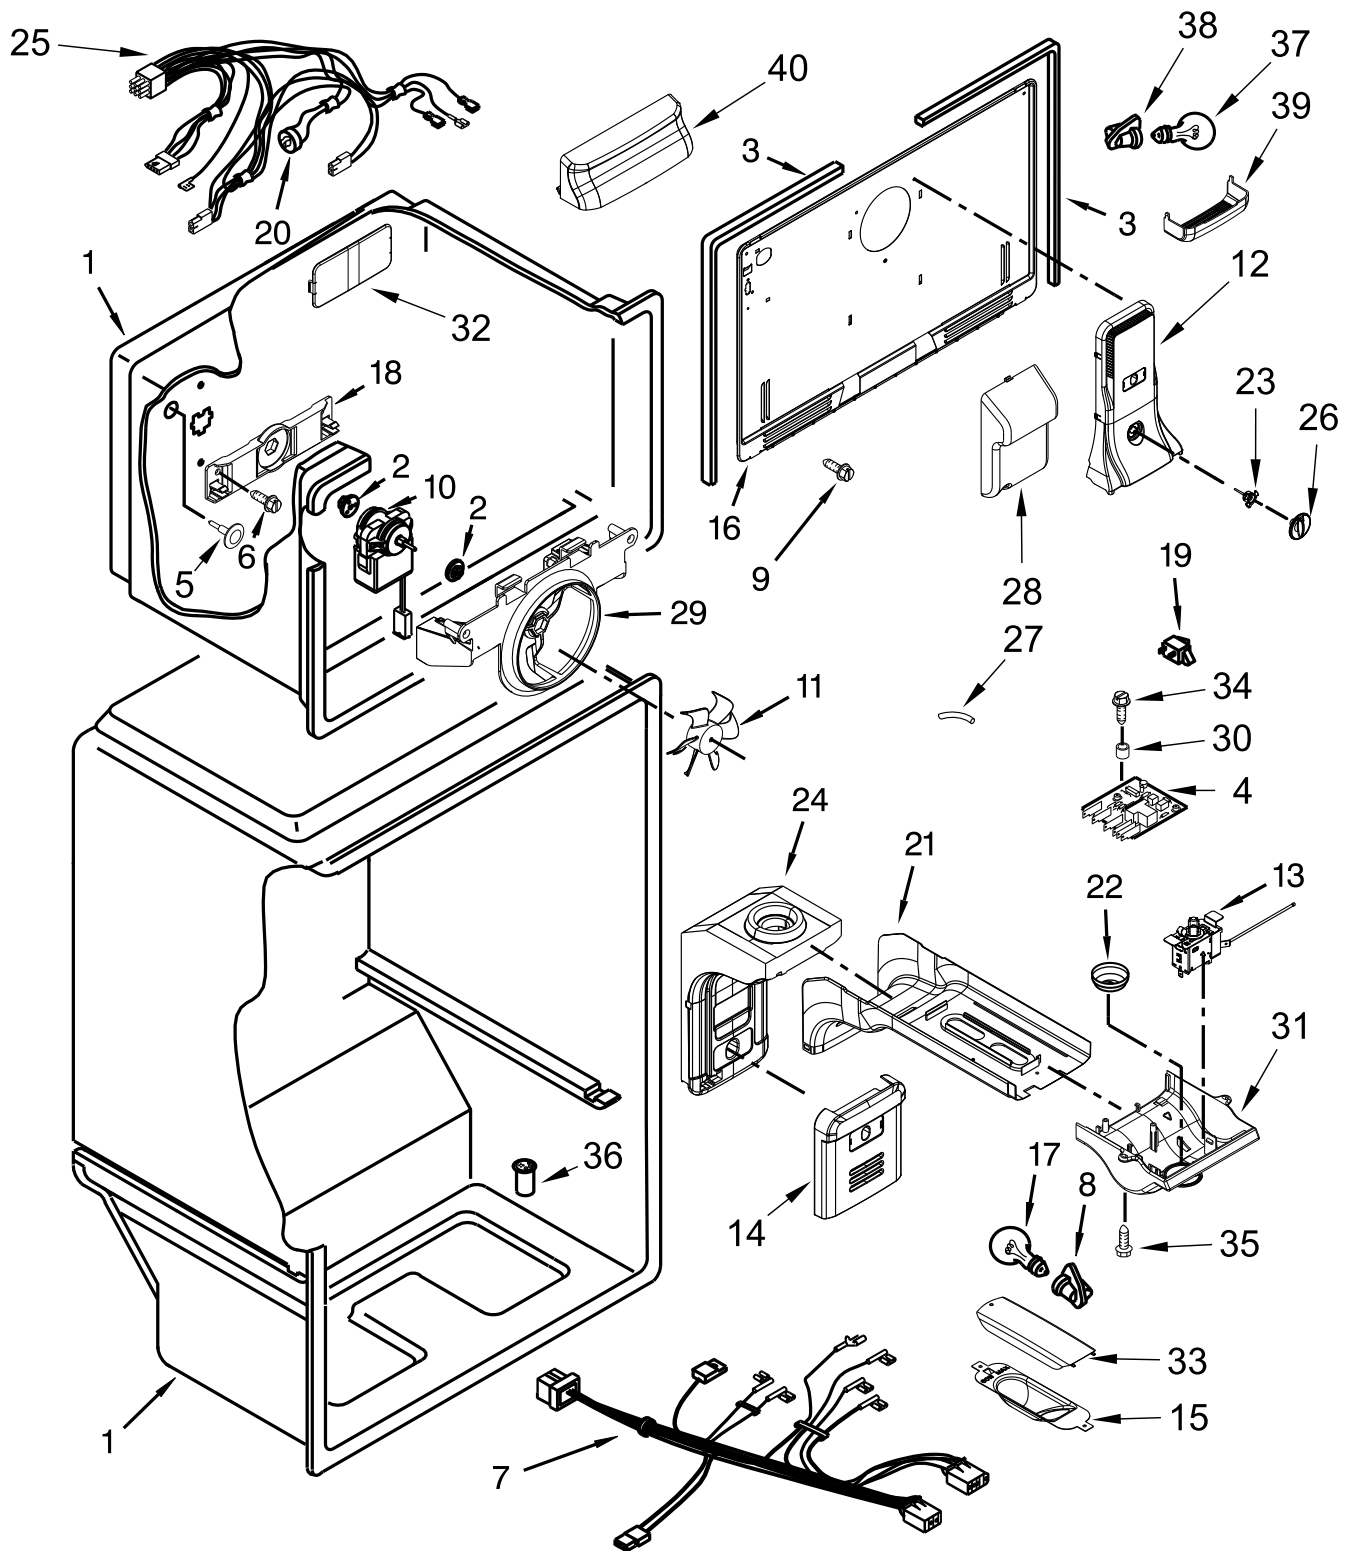

LINER PARTS

LINER PARTS

<u>Illus. No.</u>	<u>Part No.</u>	<u>Description</u>	<u>Illus. No.</u>	<u>Part No.</u>	<u>Description</u>	<u>Illus. No.</u>	<u>Part No.</u>	<u>Description</u>
1		Liner (Not Serviced)	14	W10609502	Cup, Air Diffuser	27	W10381575	Tube, Thermostat Barrier
2	2197380	Grommet	15	W10300161	Shield, Light	28	W10339203	Cover, Water Tube
3	2254360	Gasket, Evaporator Cover	16	W10616173	Cover, Evaporator	29	W10321162	Bracket, Fan Motor
4	W10352689	Control, Adaptive Defrost	17	W11125625	Lamp, LED	30	W10418502	Spacer
5		Hole Plug	18	2254454	Bracket, Evaporator Fan Rear	31	W10316941	Box, Control
	941839	White	19	1118894	Switch, Rocker Arm	32	W10336009	Cup, Screw
6	488208	Screw	20		Bi-Metal Defrost (Not Serviced)	33	W10348614	Cover, Light
7	W10576428	Wire Assembly, Control Box	21	W10305175	Cover, Air Diffuser	34	W10141596	Screw
8	2162085	Socket, Light	22	W10716304	Knob, Control	35	489174	Screw
9	W10142283	Screw (White)	23	W10662269	Baffle, Air Manual	36	2210509	Valve, Release
10	2315539	Motor, Evaporator Fan	24	W10883330	Multiflow Assembly	37	W10574850	Lamp, LED
11	2200509	Blade, Fan	25	W10336529	Assembly, Evaporator fan wire (Includes Bi-Metal Defrost)	38	W10440814	Socket, Light
12	W10654834	Air Tower Assembly, FC	26	W10570952	Knob, Air Control	39	W10313918	Lens, Light
13	W10610070	Assembly, Thermostat				40	W10313917	Housing, Freezer Lighting