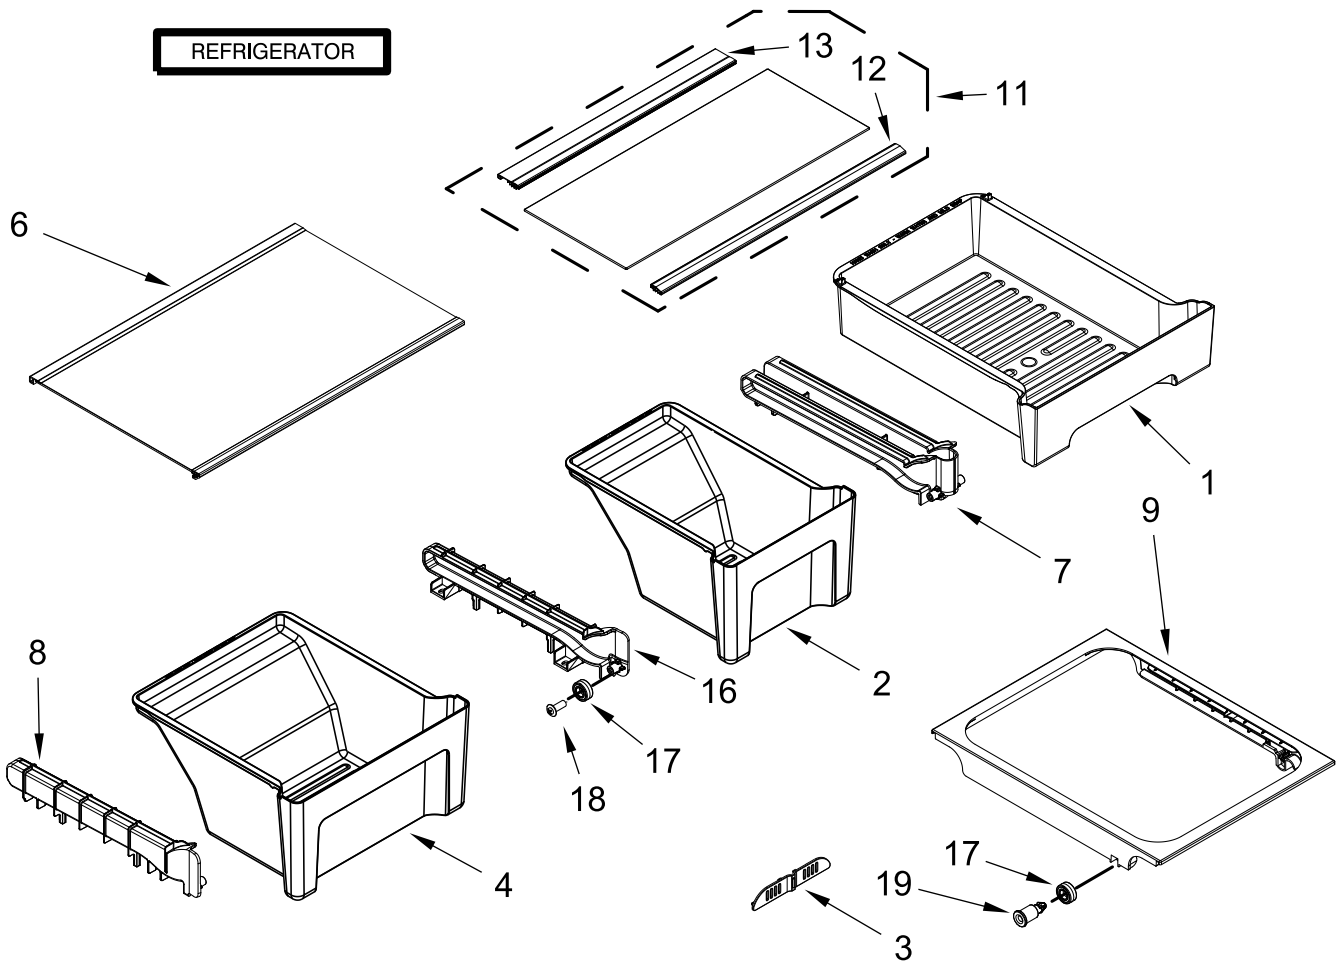

REFRIGERATOR