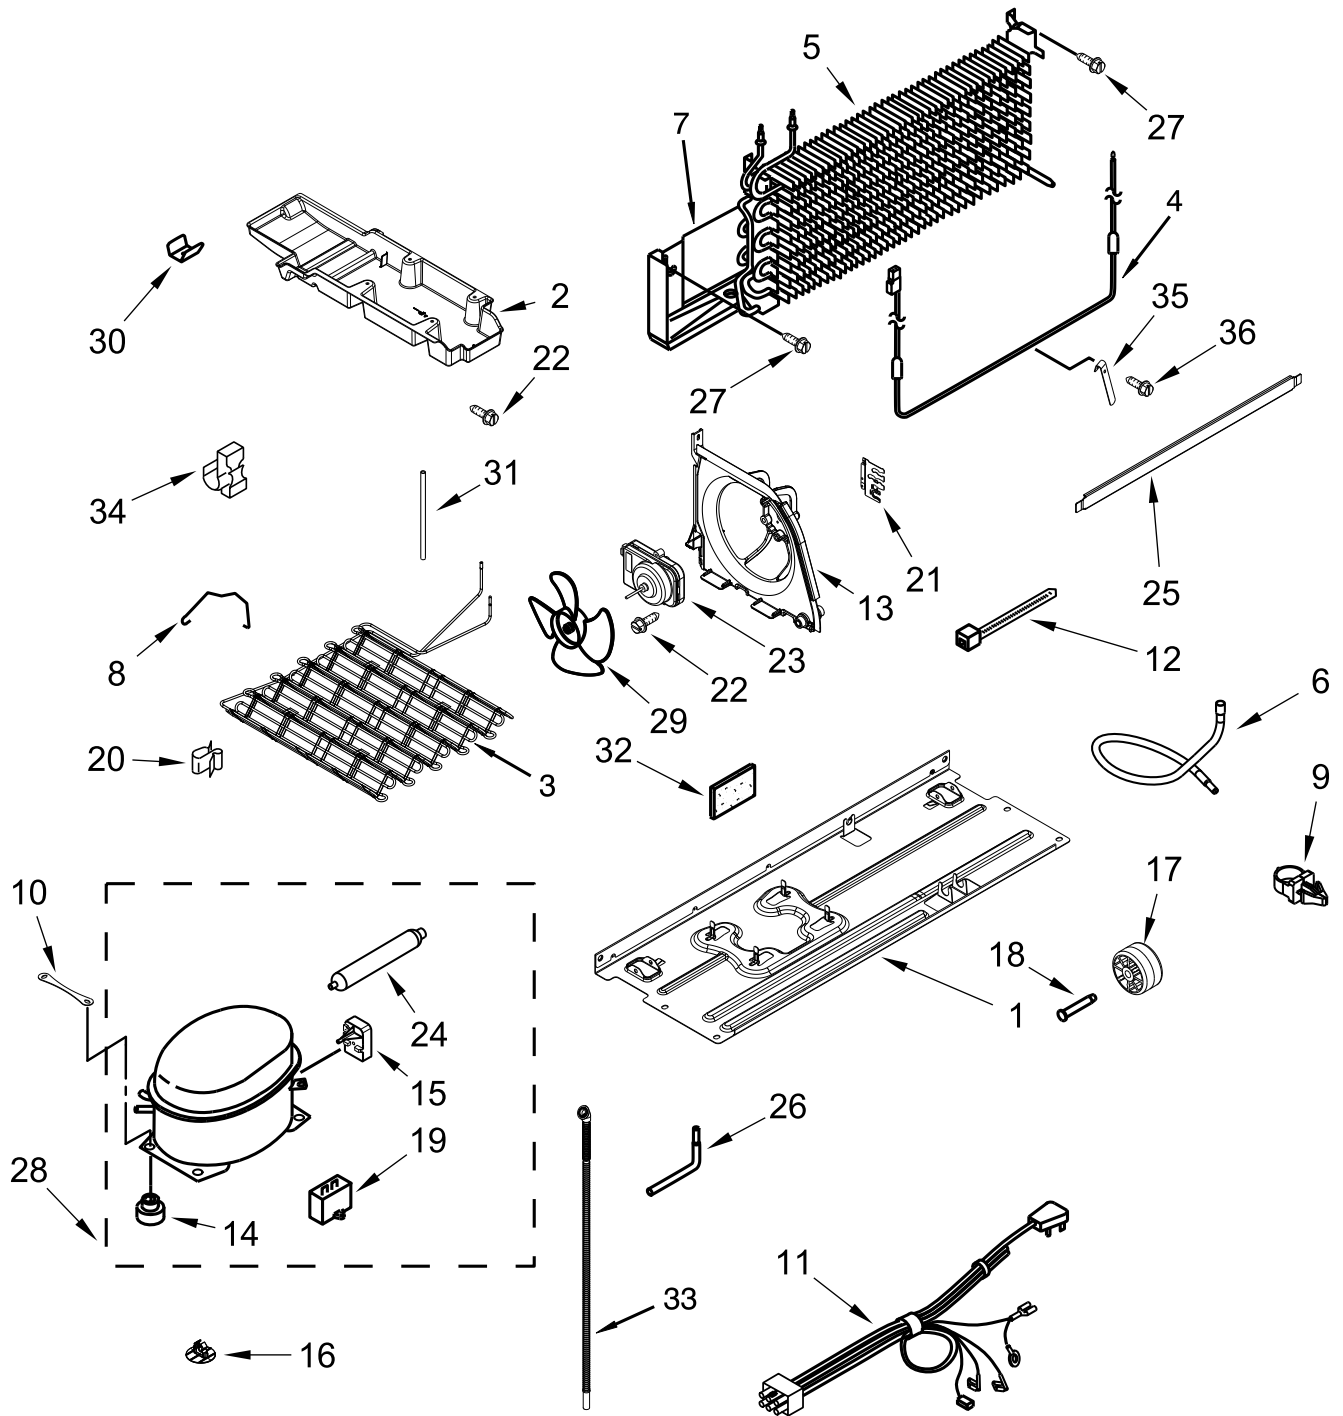

UNIT PARTS

UNIT PARTS

<u>Illus.</u> <u>No.</u>	<u>Part No.</u>	<u>Description</u>	<u>Illus.</u> <u>No.</u>	<u>Part No.</u>	<u>Description</u>	<u>Illus.</u> <u>No.</u>	<u>Part No.</u>	<u>Description</u>
1	W10300118	Baseplate	18	2179826	Axle, Rivet	34	2326941	Clip, Wire
2	W10802027	Tray, Drain	19	W10590088	Capacitor	35	2258429	Heat Probe
3	W10609393	Condenser	20	939054	Clip, Wire (Compressor)	36	489478	Screw
4	W10316428	Heater, Defrost	21	W10314197	Bracket, Evaporator			Following Parts Not Illustrated
5	W10570565	Assembly, Evaporator	22	W10622701	Screw		978025	Valve, Access (1/4")
6	W10510988	Tube, Suction	23	W10909387	Motor, Condenser Fan		978026	Valve, Access (5/16")
7	W10314195	Shield, Heat	24	W10669573	Drier		978027	Valve, Access (3/8")
8	W10174384	Strap, Bale	25	W10300902	Cover, Heater		978029	Valve, Access (5/8")
9	2219077	Clip, Harness	26	VS20001	Tube, Process		978030	Valve, Access (3/4")
10	W10236396	Strap, Compressor	27	489442	Screw		876764	Valve, Access (3/16")
11	W10410814	Harness, Unit	28	W10575980	Compressor			REFRIGERANT CHARGE
12	2263990	Tie, Wire	29	W10817071	Blade, Fan			5.0 oz. (R-134A)
13	W10609392	Baffle, Air	30	W10248621	Clip, Condenser			
14	10835903	Grommet	31	W10519112	Valve, Drain			
15	W10448874	Device, Start	32	2215468	Insulation, Sound			
16	W10815861	Clip, Bottom Cover	33	W10475011	Tube, Drain			
17	W10475495	Roller