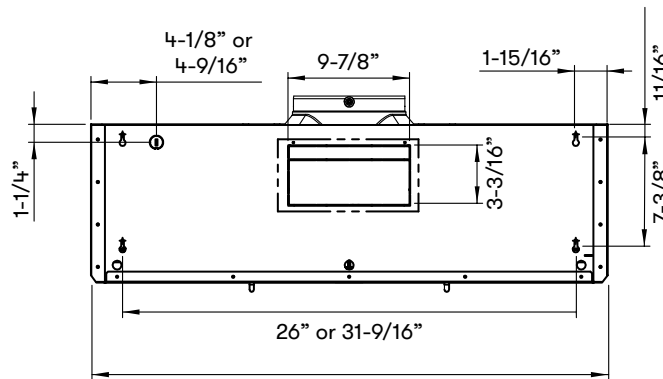

shown with optional recirculating kit

ACT™

POWERWAVE™

TOP

SIDE

BACK

- * 8" round ducting
- ** 10" round ducting
- *** Rectangular ducting

MODEL

Stainless Steel	AK7300AS	AK7336AS
Size	30"	36"

BLOWER PERFORMANCE

Blower CFM (Min. - Max.)	200 - 700	200 - 700
Sones (Min. - Max.)	0.8 - 6	0.8 - 6
ACT 590 CFM (Min. - Max.)	200 - 590	200 - 590
ACT 390 CFM (Min. - Max.)	200 - 390	200 - 390
ACT 290 CFM (Min. - Max.)	200 - 290	200 - 290
Optional Dual Blower (Min. - Max.)	NA	300 - 1,300