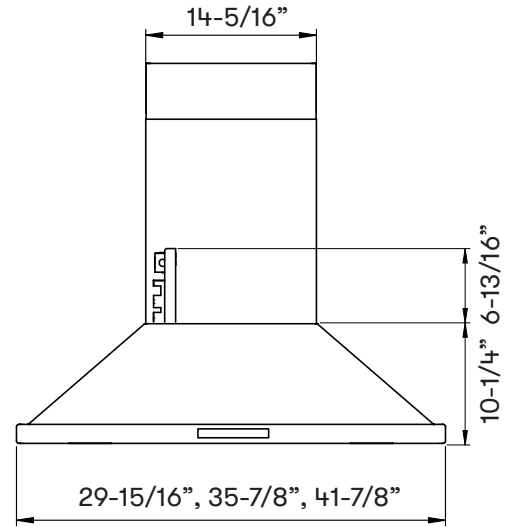

Min. - Max. CFM	INTERNAL BLOWER STANDARD	INTERNAL BLOWER with ACT™ AIRFLOW CONTROL TECHNOLOGY™*			
		200 - 700	200 - 590	200 - 390	200 - 290
Min. - Max. Sones	0.8 - 6	*AIRFLOW CONTROL TECHNOLOGY™ (ACT™) is an exclusive feature built into specific Zephyr hoods which can limit the maximum blower CFM to meet local code requirements.			

ACT™

POWERWAVE™

FRONT