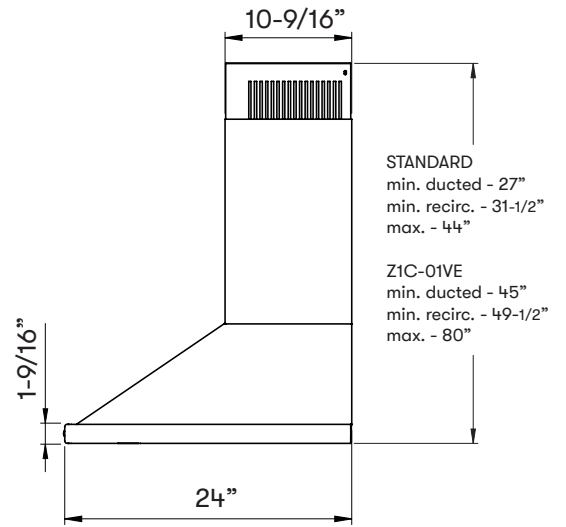

Min. - Max. CFM	INTERNAL BLOWER STANDARD	INTERNAL BLOWER with ACT™ AIRFLOW CONTROL TECHNOLOGY™*			
		200 - 700	200 - 590	200 - 390	200 - 290
Min. - Max. Sones	0.8 - 6	*AIRFLOW CONTROL TECHNOLOGY™ (ACT™) is an exclusive feature built into specific Zephyr hoods which can limit the maximum blower CFM to meet local code requirements.			

ACT™

POWERWAVE™

SIDE