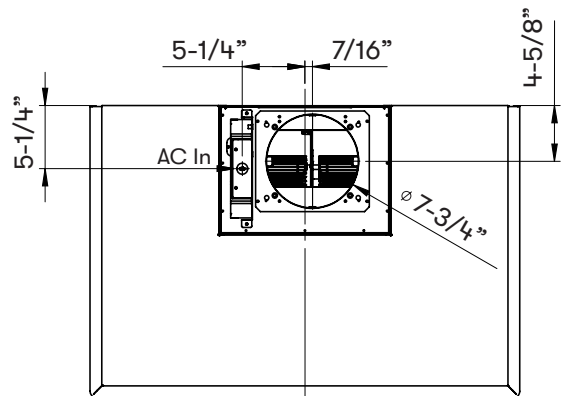

Min. - Max. CFM	INTERNAL BLOWER STANDARD	INTERNAL BLOWER with ACT™ AIRFLOW CONTROL TECHNOLOGY™*			
		200 - 700	200 - 590	200 - 390	200 - 290
Min. - Max. Sones	0.8 - 6	*AIRFLOW CONTROL TECHNOLOGY™ (ACT™) is an exclusive feature built into specific Zephyr hoods which can limit the maximum blower CFM to meet local code requirements.			

ACT™

POWERWAVE™

C/L

TOP