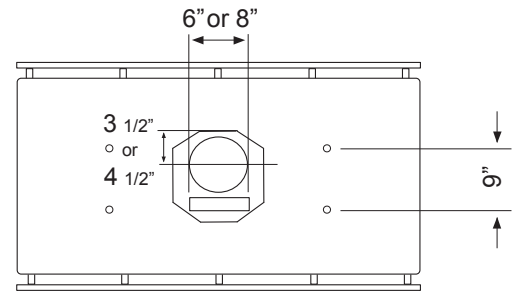

Optional Wireless Remote Control

Top

Side

Front

DESIGNER:
FU-TUNG CHENG

MODEL	CTP-E36CSX	CTP-E48CSX	CTP-E54CSX	CTP-E60CSX
Stainless Steel Size	36"	48"	54"	60"
PERFORMANCE				
Internal Blower (CBI-290C)*	200-290 CFM, 1.4-3 sones	200-290 CFM, 1.4-3 sones	200-290 CFM, 1.4-3 sones	200-290 CFM, 1.4-3 sones
Internal Blower (CBI-390A)*	200-390 CFM, 1.4-5 sones	200-390 CFM, 1.4-5 sones	200-390 CFM, 1.4-5 sones	200-390 CFM, 1.4-5 sones
Internal Blower (CBI-600A)*	240-600 CFM, 1.8-6 sones	240-600 CFM, 1.8-6 sones	240-600 CFM, 1.8-6 sones	240-600 CFM, 1.8-6 sones
In-Line Blower (PBN-1000A)*	500-1,000 CFM, sones NA	500-1,000 CFM, sones NA	500-1,000 CFM, sones NA	500-1,000 CFM, sones NA
External Blower (CBE-1000)*	500-1,000 CFM, sones NA	500-1,000 CFM, sones NA	500-1,000 CFM, sones NA	500-1,000 CFM, sones NA
FEATURES				
Controls	Electronic Touch Controls	Electronic Touch Controls	Electronic Touch Controls	Electronic Touch Controls
Speed Levels	3	3	3	3
Auto Delay-Off	Yes	Yes	Yes	Yes
Directional Lighting	LumiLight LED, 6W x2	LumiLight LED, 6W x4	LumiLight LED, 6W x4	LumiLight LED, 6W x4
Tri-Level Lighting	Yes	Yes	Yes	Yes
Filters	Professional Baffle	Professional Baffle	Professional Baffle	Professional Baffle
Wireless Remote Control Option	Yes, RF	Yes, RF	Yes, RF	Yes, RF
Recirculating Option	No	No	No	No
Extension Duct Cover	Yes, Up to 12' Ceiling	Yes, Up to 12' Ceiling	Yes, Up to 12' Ceiling	Yes, Up to 12' Ceiling
ADA Compliant	Yes (with remote accessory)	Yes (with remote accessory)	Yes (with remote accessory)	Yes (with remote accessory)
DUCT SPECIFICATIONS				
Vertical - Internal Blower	6" Round	6" Round	6" Round	6" Round
Vertical - External/In-Line Blower	10" - 8***	10" - 8***	10" - 8***	10" - 8***
Horizontal	NA	NA	NA	NA
AC POWER				
Hood w/ CBI-290C	120V, 60Hz, Max. 0.95A	120V, 60Hz, Max. 0.95A	120V, 60Hz, Max. 0.95A	120V, 60Hz, Max. 0.95A
Hood w/ CBI-390A	120V, 60Hz, Max. 2.1A	120V, 60Hz, Max. 2.1A	120V, 60Hz, Max. 2.1A	120V, 60Hz, Max. 2.1A
Hood w/ CBI-600A	120V, 60Hz, Max. 2.95A	120V, 60Hz, Max. 2.95A	120V, 60Hz, Max. 2.95A	120V, 60Hz, Max. 2.95A
Hood w/ PBN-1000A	120V, 60Hz, Max. 5.65A	120V, 60Hz, Max. 5.65A	120V, 60Hz, Max. 5.65A	120V, 60Hz, Max. 5.65A
Hood w/ CBE-1000	120V, 60Hz, Max. 6.45A	120V, 60Hz, Max. 6.45A	120V, 60Hz, Max. 6.45A	120V, 60Hz, Max. 6.45A
OPTIONAL ACCESSORIES				
Extension Duct Cover	Z1C-00TP	Z1C-00TP	Z1C-00TP	Z1C-00TP
Make-Up Air Kit	MUA006A (600 CFM) MUA008A (1,000CFM)	MUA006A (600 CFM) MUA008A (1,000CFM)	MUA006A (600 CFM) MUA008A (1,000CFM)	MUA006A (600 CFM) MUA008A (1,000CFM)
Wireless Remote Control	14000005	14000005	14000005	14000005
MOUNTING HEIGHT RANGE***	26" - 36"	26" - 36"	26" - 36"	26" - 36"
WARRANTY	3 years parts, 1 year labor	3 years parts, 1 year labor	3 years parts, 1 year labor	3 years parts, 1 year labor