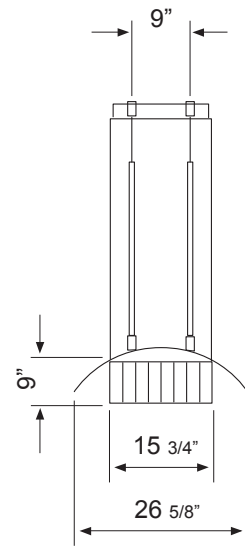

Optional Wireless Remote Control

Top

Side

Front

DESIGNER:
FU-TUNG CHENG

MODEL	CTP-E36CSX	CTP-E48CSX	CTP-E54CSX	CTP-E60CSX
Stainless Steel Size	36"	48"	54"	60"
PERFORMANCE				
Internal Blower (CBI-290C)*	200-290 CFM, 1.4-3 sones	200-290 CFM, 1.4-3 sones	200-290 CFM, 1.4-3 sones	200-290 CFM, 1.4-3 sones
Internal Blower (CBI-390A)*	200-390 CFM, 1.4-5 sones	200-390 CFM, 1.4-5 sones	200-390 CFM, 1.4-5 sones	200-390 CFM, 1.4-5 sones
Internal Blower (CBI-600A)*	240-600 CFM, 1.8-6 sones	240-600 CFM, 1.8-6 sones	240-600 CFM, 1.8-6 sones	240-600 CFM, 1.8-6 sones
In-Line Blower (PBN-1000A)*	500-1,000 CFM, sones NA	500-1,000 CFM, sones NA	500-1,000 CFM, sones NA	500-1,000 CFM, sones NA
External Blower (CBE-1000)*	500-1,000 CFM, sones NA	500-1,000 CFM, sones NA	500-1,000 CFM, sones NA	500-1,000 CFM, sones NA
FEATURES				
Controls	Electronic Touch Controls	Electronic Touch Controls	Electronic Touch Controls	Electronic Touch Controls
Speed Levels	3	3	3	3
Auto Delay-Off	Yes	Yes	Yes	Yes
Directional Lighting	LumiLight LED, 6W x2	LumiLight LED, 6W x4	LumiLight LED, 6W x4	LumiLight LED, 6W x4
Tri-Level Lighting	Yes	Yes	Yes	Yes
Filters	Professional Baffle	Professional Baffle	Professional Baffle	Professional Baffle
Wireless Remote Control Option	Yes, RF	Yes, RF	Yes, RF	Yes, RF
Recirculating Option	No	No	No	No
Extension Duct Cover	Yes, Up to 12' Ceiling	Yes, Up to 12' Ceiling	Yes, Up to 12' Ceiling	Yes, Up to 12' Ceiling
ADA Compliant	Yes (with remote accessory)	Yes (with remote accessory)	Yes (with remote accessory)	Yes (with remote accessory)
DUCT SPECIFICATIONS				
Vertical - Internal Blower	6" Round	6" Round	6" Round	6" Round
Vertical - External/In-Line Blower	10" - 8***	10" - 8***	10" - 8***	10" - 8***
Horizontal	NA	NA	NA	NA
AC POWER				
Hood w/ CBI-290C	120V, 60Hz, Max. 0.95A	120V, 60Hz, Max. 0.95A	120V, 60Hz, Max. 0.95A	120V, 60Hz, Max. 0.95A
Hood w/ CBI-390A	120V, 60Hz, Max. 2.1A	120V, 60Hz, Max. 2.1A	120V, 60Hz, Max. 2.1A	120V, 60Hz, Max. 2.1A
Hood w/ CBI-600A	120V, 60Hz, Max. 2.95A	120V, 60Hz, Max. 2.95A	120V, 60Hz, Max. 2.95A	120V, 60Hz, Max. 2.95A
Hood w/ PBN-1000A	120V, 60Hz, Max. 5.65A	120V, 60Hz, Max. 5.65A	120V, 60Hz, Max. 5.65A	120V, 60Hz, Max. 5.65A
Hood w/ CBE-1000	120V, 60Hz, Max. 6.45A	120V, 60Hz, Max. 6.45A	120V, 60Hz, Max. 6.45A	120V, 60Hz, Max. 6.45A
OPTIONAL ACCESSORIES				
Extension Duct Cover	Z1C-00TP	Z1C-00TP	Z1C-00TP	Z1C-00TP
Make-Up Air Kit	MUA006A (600 CFM) MUA008A (1,000CFM)	MUA006A (600 CFM) MUA008A (1,000CFM)	MUA006A (600 CFM) MUA008A (1,000CFM)	MUA006A (600 CFM) MUA008A (1,000CFM)
Wireless Remote Control	14000005	14000005	14000005	14000005
MOUNTING HEIGHT RANGE***	26" - 36"	26" - 36"	26" - 36"	26" - 36"
WARRANTY	3 years parts, 1 year labor	3 years parts, 1 year labor	3 years parts, 1 year labor	3 years parts, 1 year labor