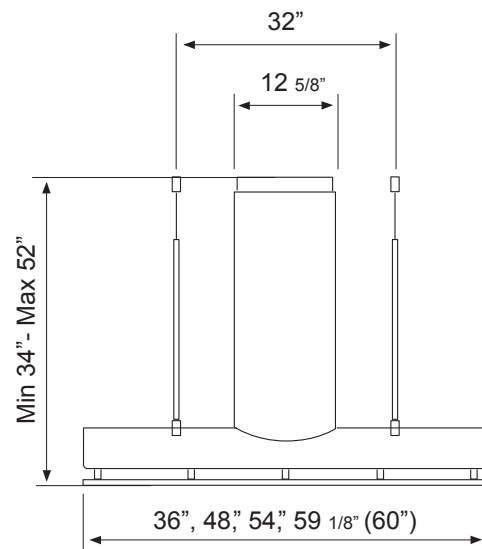

Optional Wireless Remote Control

Top

Side

Front

DESIGNER:
FU-TUNG CHENG

MODEL	CTP-E36CSX	CTP-E48CSX	CTP-E54CSX	CTP-E60CSX
Stainless Steel Size	36"	48"	54"	60"
PERFORMANCE				
Internal Blower (CBI-290C)*	200-290 CFM, 1.4-3 sones	200-290 CFM, 1.4-3 sones	200-290 CFM, 1.4-3 sones	200-290 CFM, 1.4-3 sones
Internal Blower (CBI-390A)*	200-390 CFM, 1.4-5 sones	200-390 CFM, 1.4-5 sones	200-390 CFM, 1.4-5 sones	200-390 CFM, 1.4-5 sones
Internal Blower (CBI-600A)*	240-600 CFM, 1.8-6 sones	240-600 CFM, 1.8-6 sones	240-600 CFM, 1.8-6 sones	240-600 CFM, 1.8-6 sones
In-Line Blower (PBN-1000A)*	500-1,000 CFM, sones NA	500-1,000 CFM, sones NA	500-1,000 CFM, sones NA	500-1,000 CFM, sones NA
External Blower (CBE-1000)*	500-1,000 CFM, sones NA	500-1,000 CFM, sones NA	500-1,000 CFM, sones NA	500-1,000 CFM, sones NA
FEATURES				
Controls	Electronic Touch Controls	Electronic Touch Controls	Electronic Touch Controls	Electronic Touch Controls
Speed Levels	3	3	3	3
Auto Delay-Off	Yes	Yes	Yes	Yes
Directional Lighting	LumiLight LED, 6W x2	LumiLight LED, 6W x4	LumiLight LED, 6W x4	LumiLight LED, 6W x4
Tri-Level Lighting	Yes	Yes	Yes	Yes
Filters	Professional Baffle	Professional Baffle	Professional Baffle	Professional Baffle
Wireless Remote Control Option	Yes, RF	Yes, RF	Yes, RF	Yes, RF
Recirculating Option	No	No	No	No
Extension Duct Cover	Yes, Up to 12' Ceiling	Yes, Up to 12' Ceiling	Yes, Up to 12' Ceiling	Yes, Up to 12' Ceiling
ADA Compliant	Yes (with remote accessory)	Yes (with remote accessory)	Yes (with remote accessory)	Yes (with remote accessory)
DUCT SPECIFICATIONS				
Vertical - Internal Blower	6" Round	6" Round	6" Round	6" Round
Vertical - External/In-Line Blower	10" - 8***	10" - 8***	10" - 8***	10" - 8***
Horizontal	NA	NA	NA	NA
AC POWER				
Hood w/ CBI-290C	120V, 60Hz, Max. 0.95A	120V, 60Hz, Max. 0.95A	120V, 60Hz, Max. 0.95A	120V, 60Hz, Max. 0.95A
Hood w/ CBI-390A	120V, 60Hz, Max. 2.1A	120V, 60Hz, Max. 2.1A	120V, 60Hz, Max. 2.1A	120V, 60Hz, Max. 2.1A
Hood w/ CBI-600A	120V, 60Hz, Max. 2.95A	120V, 60Hz, Max. 2.95A	120V, 60Hz, Max. 2.95A	120V, 60Hz, Max. 2.95A
Hood w/ PBN-1000A	120V, 60Hz, Max. 5.65A	120V, 60Hz, Max. 5.65A	120V, 60Hz, Max. 5.65A	120V, 60Hz, Max. 5.65A
Hood w/ CBE-1000	120V, 60Hz, Max. 6.45A	120V, 60Hz, Max. 6.45A	120V, 60Hz, Max. 6.45A	120V, 60Hz, Max. 6.45A
OPTIONAL ACCESSORIES				
Extension Duct Cover	Z1C-00TP	Z1C-00TP	Z1C-00TP	Z1C-00TP
Make-Up Air Kit	MUA006A (600 CFM) MUA008A (1,000CFM)	MUA006A (600 CFM) MUA008A (1,000CFM)	MUA006A (600 CFM) MUA008A (1,000CFM)	MUA006A (600 CFM) MUA008A (1,000CFM)
Wireless Remote Control	14000005	14000005	14000005	14000005
MOUNTING HEIGHT RANGE***	26" - 36"	26" - 36"	26" - 36"	26" - 36"
WARRANTY	3 years parts, 1 year labor	3 years parts, 1 year labor	3 years parts, 1 year labor	3 years parts, 1 year labor