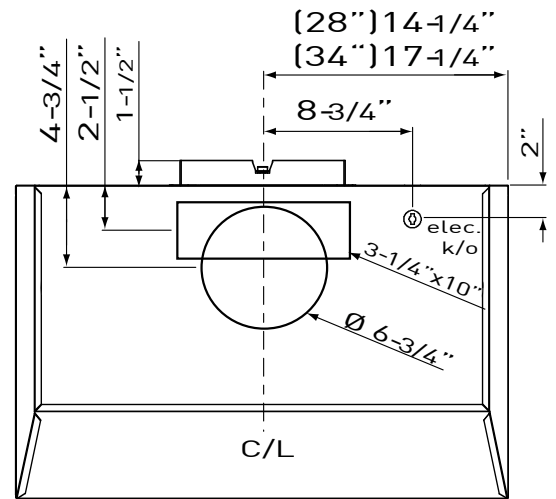

CORE

MONSOON MINI

INSERT

Good things come in small packages, and in this case it's the Monsoon Mini one-piece liner. Includes dual-level halogen lights, 3-speed mechanical slide controls and the newly upgraded hybrid

baffle filters. Equipped with a 300 CFM blower and the ability to duct either vertically or horizontally.

ZEPHYR
ZEPHYRONLINE.COM

3/4 Angle

Top

Back

MODEL	AK9128AS-BF	AK9134AS-BF
Stainless Steel		
Size	28-3/8" (30")	34-3/8" (36")
Blower CFM (Min. - Max.)	150 - 300	150 - 300
Sones (Min. - Max.)	1.5 - 4	1.5 - 4
FEATURES		
Controls	Mechanical Slide	Mechanical Slide
Speed Levels	3	3
Lighting	Halogen, 35W x2	Halogen, 35W x2
Dual-Level Lighting	Yes	Yes
Filters	Hybrid Baffle x2	Hybrid Baffle x2
Recirculating Option	Yes	Yes
DUCT SPECIFICATIONS		
Vertical Internal Blower	7" Round, 3-1/4" x 10"	7" Round, 3-1/4" x 10"
Horizontal Internal Blower	3-1/4" x 10"	3-1/4" x 10"
AC POWER	120V, 60Hz at Max. 1.5A	120V, 60Hz at Max. 1.5A
OPTIONAL ACCESSORIES		
Recirculating Kit	ZRC-9100A	ZRC-9100A
Bloom™ GU10 LED	ZOB0040	ZOB0040
Damper, 7" Round	AK00067	AK00067
MOUNTING HEIGHT RANGE*	26" - 36"	26" - 36"
WARRANTY	3 years parts, 1 year labor	3 years parts, 1 year labor

*Mounting height refers to distance between top of a 36" tall cooking surface and bottom of hood.