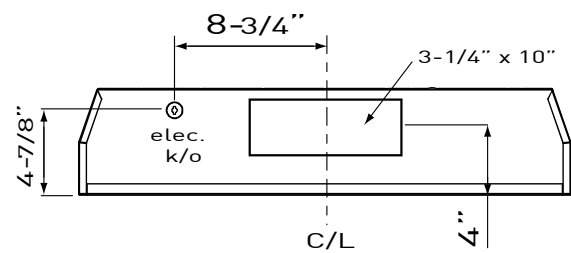

baffle filters. Equipped with a 300 CFM blower and the ability to duct either vertically or horizontally.

ZEPHYR
ZEPHYRONLINE.COM

3/4 Angle

Top

Back

MODEL	AK9128AS-BF	AK9134AS-BF
Stainless Steel		
Size	28-3/8" (30")	34-3/8" (36")
Blower CFM (Min. - Max.)	150 - 300	150 - 300
Sones (Min. - Max.)	1.5 - 4	1.5 - 4
FEATURES		
Controls	Mechanical Slide	Mechanical Slide
Speed Levels	3	3
Lighting	Halogen, 35W x2	Halogen, 35W x2
Dual-Level Lighting	Yes	Yes
Filters	Hybrid Baffle x2	Hybrid Baffle x2
Recirculating Option	Yes	Yes
DUCT SPECIFICATIONS		
Vertical Internal Blower	7" Round, 3-1/4" x 10"	7" Round, 3-1/4" x 10"
Horizontal Internal Blower	3-1/4" x 10"	3-1/4" x 10"
AC POWER	120V, 60Hz at Max. 1.5A	120V, 60Hz at Max. 1.5A
OPTIONAL ACCESSORIES		
Recirculating Kit	ZRC-9100A	ZRC-9100A
Bloom™ GU10 LED	ZOB0040	ZOB0040
Damper, 7" Round	AK00067	AK00067
MOUNTING HEIGHT RANGE*	26" - 36"	26" - 36"
WARRANTY	3 years parts, 1 year labor	3 years parts, 1 year labor

*Mounting height refers to distance between top of a 36" tall cooking surface and bottom of hood.