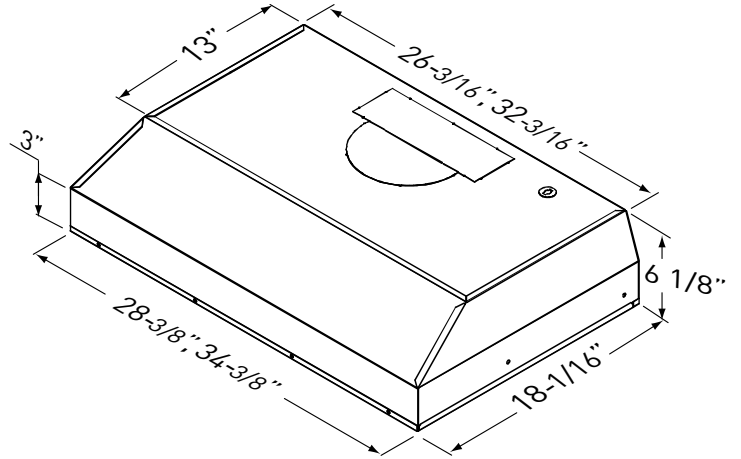

CORE

MONSOON MINI

INSERT

Good things come in small packages, and in this case it's the Monsoon Mini one-piece liner. Includes dual-level halogen lights, 3-speed mechanical slide controls and the newly upgraded hybrid

baffle filters. Equipped with a 300 CFM blower and the ability to duct either vertically or horizontally.

ZEPHYR
ZEPHYRONLINE.COM

3/4 Angle

Top

Back

MODEL	AK9128AS-BF	AK9134AS-BF
Stainless Steel		
Size	28-3/8" (30")	34-3/8" (36")
Blower CFM (Min. - Max.)	150 - 300	150 - 300
Sones (Min. - Max.)	1.5 - 4	1.5 - 4
FEATURES		
Controls	Mechanical Slide	Mechanical Slide
Speed Levels	3	3
Lighting	Halogen, 35W x2	Halogen, 35W x2
Dual-Level Lighting	Yes	Yes
Filters	Hybrid Baffle x2	Hybrid Baffle x2
Recirculating Option	Yes	Yes
DUCT SPECIFICATIONS		
Vertical Internal Blower	7" Round, 3-1/4" x 10"	7" Round, 3-1/4" x 10"
Horizontal Internal Blower	3-1/4" x 10"	3-1/4" x 10"
AC POWER	120V, 60Hz at Max. 1.5A	120V, 60Hz at Max. 1.5A
OPTIONAL ACCESSORIES		
Recirculating Kit	ZRC-9100A	ZRC-9100A
Bloom™ GU10 LED	ZOB0040	ZOB0040
Damper, 7" Round	AK00067	AK00067
MOUNTING HEIGHT RANGE*	26" - 36"	26" - 36"
WARRANTY	3 years parts, 1 year labor	3 years parts, 1 year labor

*Mounting height refers to distance between top of a 36" tall cooking surface and bottom of hood.