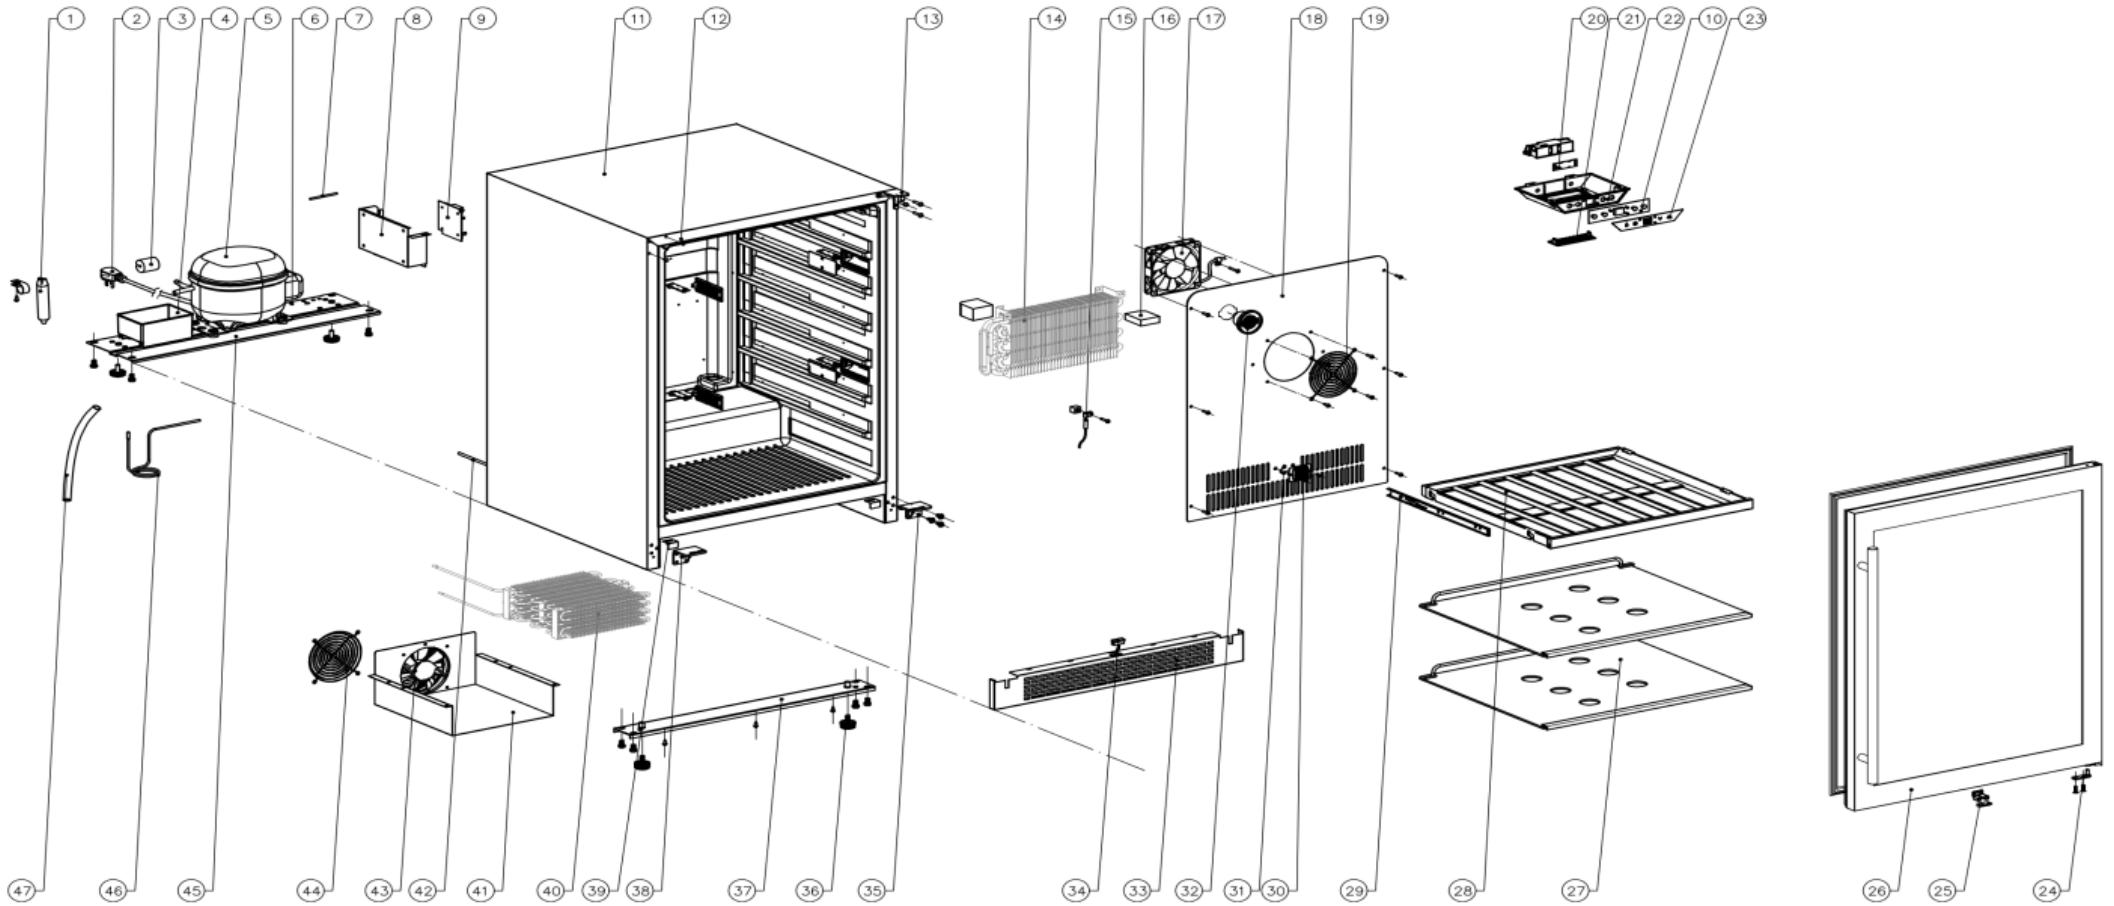

PRB24C01BBSG

Presrv™ Black Stainless Single Zone Beverage Cooler

ZEPHYR

PRB24C01BBSG

Ref #	Part #	Description	Qty.
1	56300003	Dryer Filter	1
2	11030118	Power Cord	1
3	56220035	Anti Vibration Gasket	1
4	56130035	Drip Tray	1
5	12160006	Compressor	1
6	11030119	Compressor Ground Wire	1
7	50330010	Sealing Tube	1
8	56200108	Main PCB Box	1
9	11010117	Main Power Control Board	1
10	11010110	Display Control Board	1
12	56210074	Decorative Hole Cover	3
13	54180028	Upper Right Hinge	1
14	54240001	Evaporator	1
15	11050007	Sensor	1
16	56180015	Evaporator Foam	1
17	12130032	Fan	1
18	54170017	Air Duct Board	1
19	54210017	Fan Cover	1
20	12010011	Tri Color LED Light	5
21	52150014	LED Light Cover	5
22	56200109	Electrical Box	1
23	52050021	Display Panel	1
24	54190063	Door Axis Plate	1
25	54220012	Door Magnet	1
26	50230013	Door	1
26	56220046	Door Gasket	1
26	50280007	Handle	1
27	50150028	Glass Shelf	2

28	50150029	Sliding Wooden Shelf	1
29	50320040	Shelf Slider Set	1
30	54210014	Sensor Cover	1
31	11050008	Sensor	1
32	Z0F-C004	Carbon Filter	1
33	50260011	Kick Plate	1
34	11040032	Magnetic Switch	1
35	54180029	Lower Right Hinge	1
36	50350008	Leveling Leg	4
37	54140284	Cabinet Support Bracket	1
38	54180030	Lower Left Hinge	1
39	54140289	Cabinet Bracket	2
40	54270001	Condensor	1
41	54210015	Condensor Cover	1
42	50330011	Capillary Tube	1
43	12130032	Fan	1
44	54210016	Fan Cover	1
45	54190058	Compressor Support Plate	1
46	50330020	Connecting Pipe	1
47	50330026	Exhaust Water Pipe	1
48	54180031	Upper Left Hinge	1