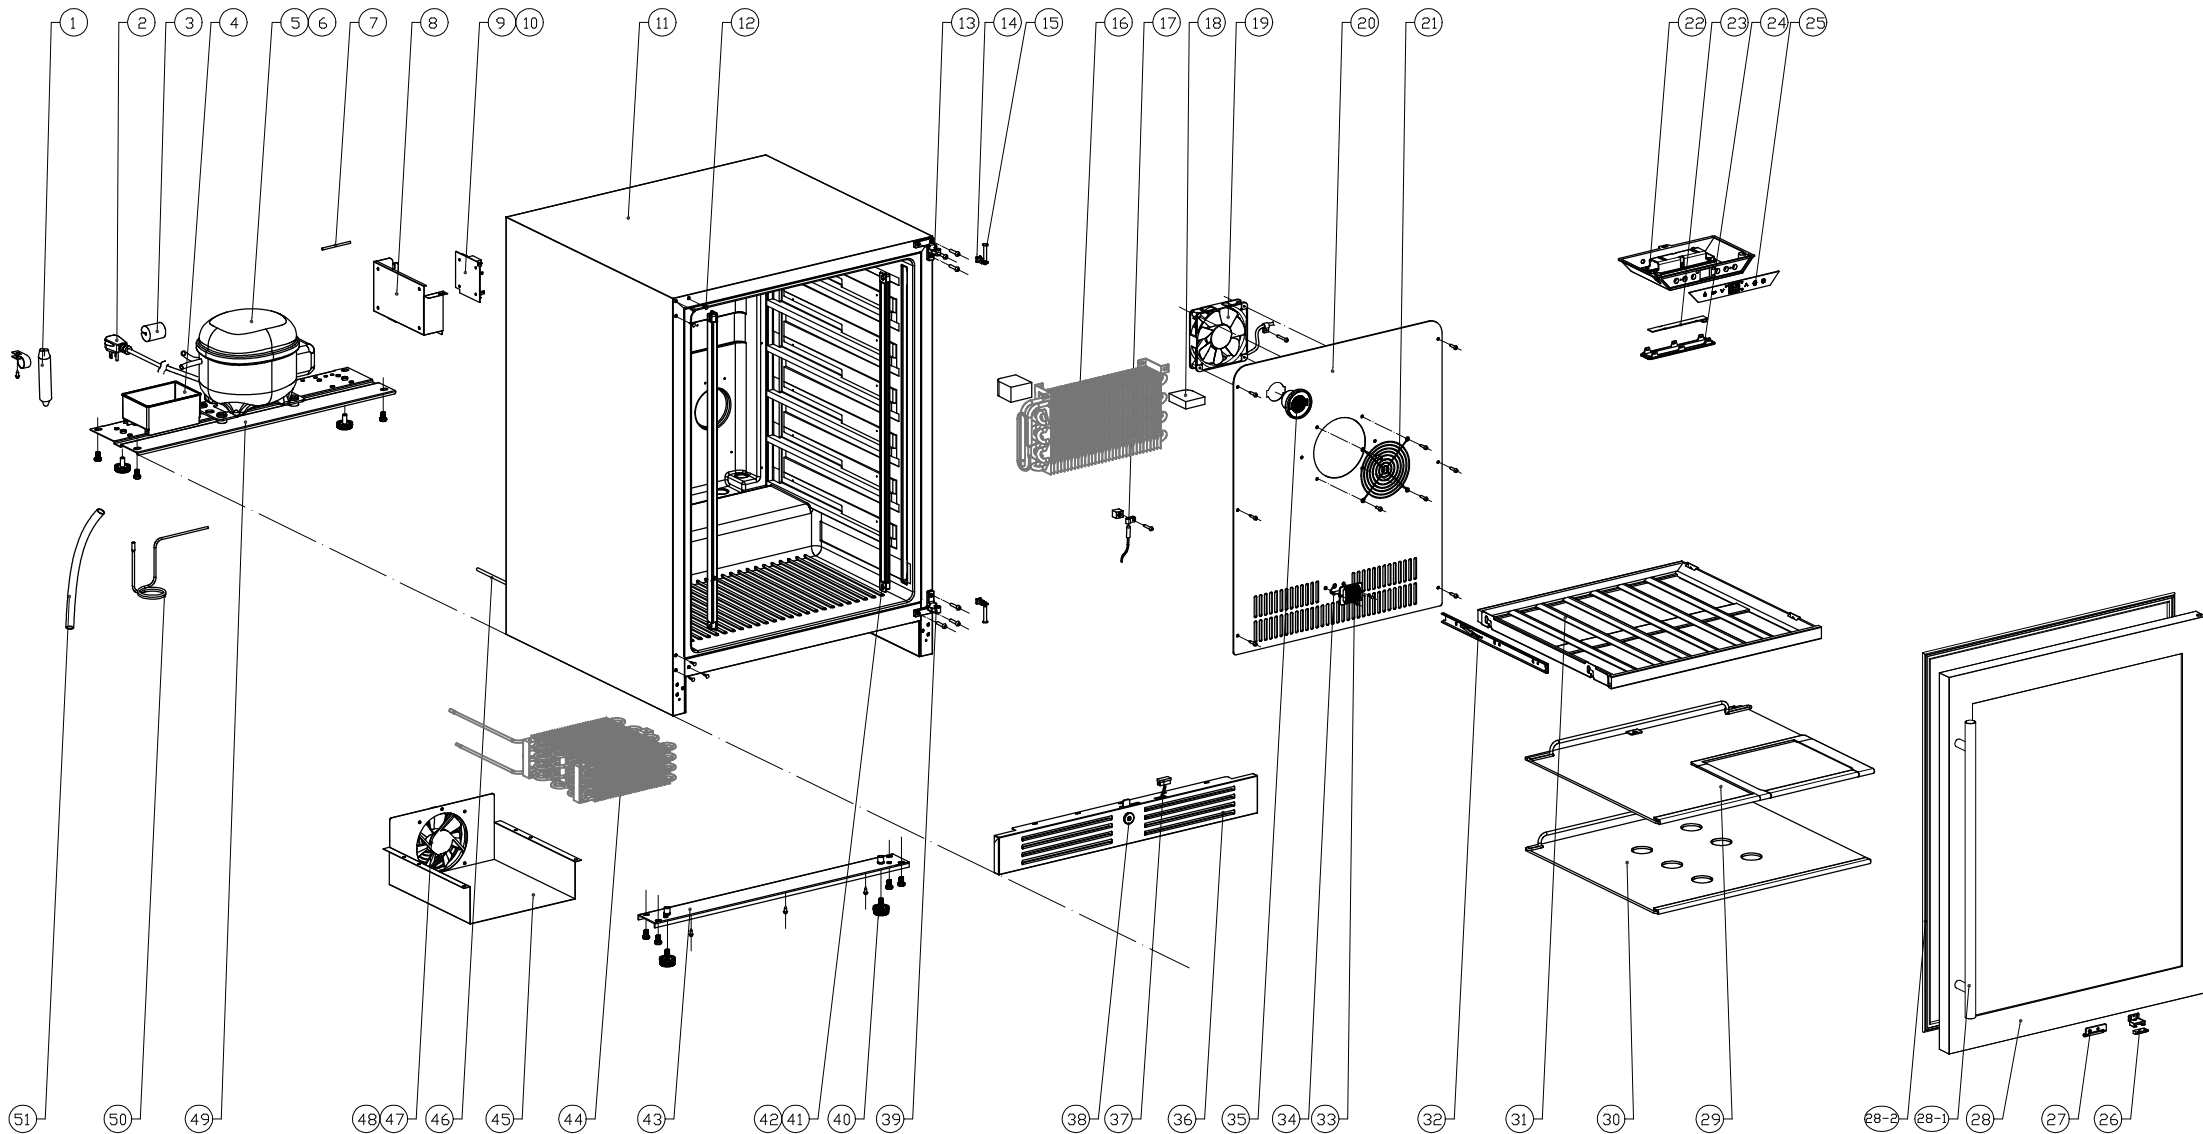

PRB24C01CBSG

Presrv™ Single Zone Black Stainless Beverage Cooler

ZEPHYR

PRB24C01CBSG

Ref #	Part #	Description	Qty.
1	56300003	Dryer Filter	1
2	11030118	Power Cord	1
3	56220051	Anti Vibration Gasket	2
4	56130035	Drip Tray	1
5	12160006	Compressor	1
6	11030119	Compressor Ground Wire	1
7	50330010	Compressor Seal Pipe	1
8	56200105	Main Control Board Box	1
9	11010169	Main Power Control Board	1
10	11010170	Display Control Board	1
12	56210075	Decorative Hole Cover	6
13	54180064	Upper Right Hinge	1
14	50330035	Door Axis Core	2
15	54210037	Door Axis Cover	2
16	54240001	Evaporator	1
17	11050007	Temperature Sensor	1
18	56180019	Foam	1
19	12130032	Fan	1
20	54170017	Air Duct Board	1
21	54210017	Fan Cover	1
22	56200124	Display Control Box	1
23	12010018	LED Top Light	1
24	52150017	LED Light Cover	1
25	52050030	Display Panel	1
26	54220011	Door Magnet	1
27	54050090	Door Lock Plate	1
28	50230032	Door	1
28-1	50280007	Door Handle	1

28-2	56220055	Door Gasket	1
29	50150062	Retractable Glass Shelf	1
30	50150048	Standard Glass Shelf	1
31	50150049	Sliding Wooden Shelf	1
32	50320040	Shelf Slider Set	1
33	54210014	Sensor Cover	1
34	11050008	Temperature Sensor	1
35	Z0F-C004	Carbon Filter	1
36	50260020	Kick Plate	1
37	11040033	Magnet Switch	1
38	50180011	Door Lock	1
39	54180065	Lower Right Hinge Plate	1
40	50350008	Leveling Leg	4
41	12010018	LED Light Strip	2
42	01020065	LED Light Strip Screw	4
43	54140284	Cabinet Support Bracket	1
44	54270001	Condensor	1
45	54210015	Condensor Cover	1
46	50330036	Capillary Tube	1
47	54210016	Fan Cover	1
48	12130032	Fan	1
49	54190058	Compressor Support Plate	1
50	50330020	Connecting Pipe	1
51	50330034	Exhaust Water Pipe	1
52-1	15000019	Door Lock Key	1
52-2	00100030	M3 Allen Wrench	1
52-3	56210075	Decorative Hole Cover	3
52-4	01020066	Screw, M5x16, Hinge	3