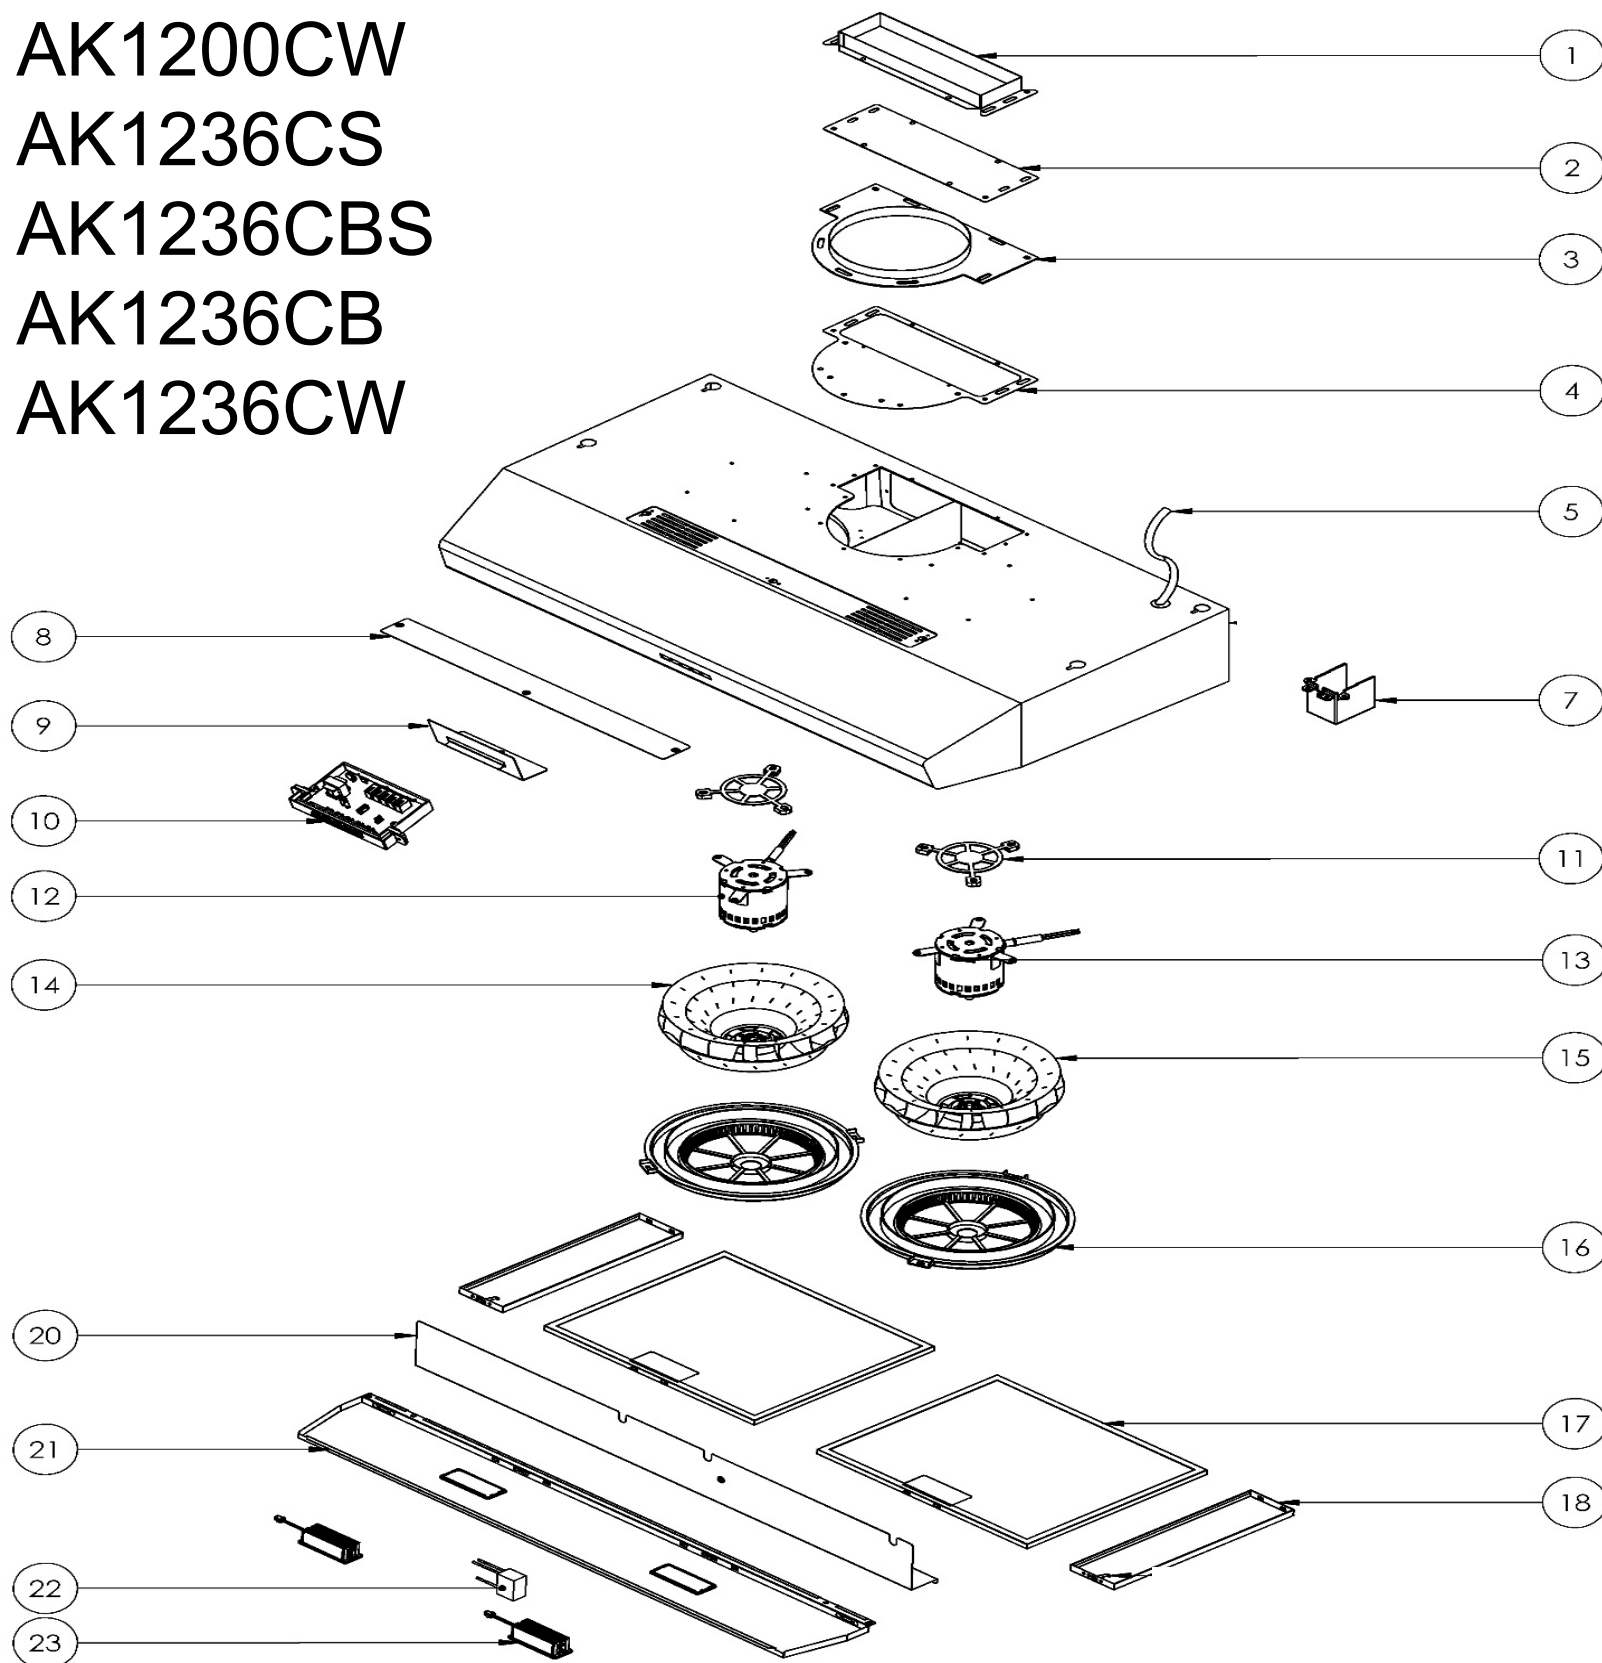

AK1200CS
AK1200CBS
AK1200CB
AK1200CW
AK1236CS
AK1236CBS
AK1236CB
AK1236CW

AK12xxCx

| Ref # | Part # | Description | Qty. |
|--------------|---------------|---|-------------|
| 1 | 54050009 | Rectangular Starting Collar | 1 |
| 2 | 54050083 | Rectangular Cover Plate | 1 |
| 3 | 54050065 | 7 Inch Round Starting Plate | 1 |
| 4 | 54050034 | Rectangular Starting Plate | 1 |
| 5 | 11030126 | Electrical Wires | 1 |
| 7 | 54200011 | Electrical Junction Box | 1 |
| 8 | 50140196 | Top Recirculating Cover Panel (Stainless) | 1 |
| 8 | 50140197 | Top Recirculating Cover Panel (Black Stainless) | 1 |
| 8 | 50140198 | Top Recirculating Cover Panel (Black) | 1 |
| 8 | 50140199 | Top Recirculating Cover Panel (White) | 1 |
| 9 | 54140321 | Switch Bracket | 1 |
| 10 | 11000156 | Switch Assembly | 1 |
| 11 | 54140060 | Motor Isolator | 2 |
| 12 | 12120096 | Left Motor | 1 |
| 13 | 12120097 | Right Motor | 1 |
| 14 | 54250011 | Left Blower Wheel | 1 |
| 15 | 54250013 | Right Blower Wheel | 1 |
| 16 | 50220010 | Residue Pan | 2 |
| 17 | 50200012 | Aluminum Mesh Filter | 2 |
| 18 | 50120023 | Spacer Panel (AK1236CS) | 2 |
| 18 | 50120156 | Spacer Panel (AK1236CBS) | 2 |
| 18 | 50120024 | Spacer Panel (AK1236CB) | 2 |
| 18 | 50120025 | Spacer Panel (AK1236CW) | 2 |
| 20 | 50140200 | Internal Panel (30") | 1 |
| 20 | 50140201 | Internal Panel (36") | 1 |
| 21 | 50110354 | Light Panel (AK1200CS) | 1 |
| 21 | 50110355 | Light Panel (AK1200CBS) | 1 |
| 21 | 50110356 | Light Panel (AK1200CB) | 1 |
| 21 | 50110357 | Light Panel (AK1200CW) | 1 |
| 21 | 50110358 | Light Panel (AK1236CS) | 1 |
| 21 | 50110359 | Light Panel (AK1236CBS) | 1 |

| | | | |
|-----------|----------|------------------------|---|
| 21 | 50110360 | Light Panel (AK1236CB) | 1 |
| 21 | 50110361 | Light Panel (AK1236CW) | 1 |
| 22 | 12050009 | Capacitor | 1 |
| 23 | Z0B0047 | LumiLight LED, 6W | 2 |
| 24 | 05000169 | Hardware Packet | 1 |

SEP21.0101