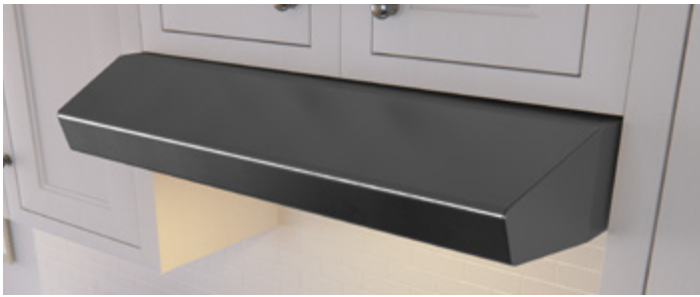

Updated with dual-level BriteStrip™ LED lighting the Breeze II's modern, clean lines provide a perfect complement to any interior. Equipped with 3-speed electronic controls, 400-CFM blower, convenient dishwasher-safe

aluminum filters and an auto delay-off feature that clears the air and powers down after 5 minutes. Available in black, white, stainless steel and black stainless finishes.

Stainless Steel

Black Stainless

FEATURES

Controls	Electronic Touch	Electronic Touch
Speed Levels	3	3
Auto Delay-Off	Yes	Yes
Lighting	BriteStrip™ LED x1	BriteStrip™ LED x1
Dual-Level Lighting	Yes	Yes
Filters	Aluminum Mesh x2	Aluminum Mesh x2
Recirculating Option	Yes	Yes