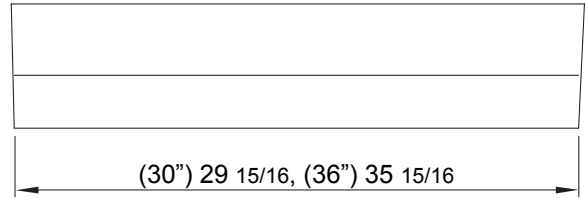

Black

White

Front

Side

Top

MODEL

Black	AK1200BB	AK1236BB
White	AK1200BW	AK1236BW
Black Stainless	AK1200BBS	AK1236BBS
Stainless Steel	AK1200BS	AK1236BS

Size	30" (29-15/16")	36" (35-15/16")
Blower CFM (Min. - Max.)	175 - 400	175 - 400
Sones (Min. - Max.)	1.9 - 4.5	1.9 - 4.5