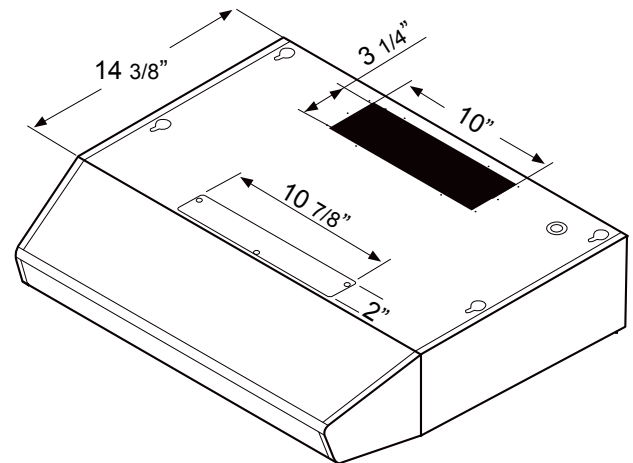

Black

White

Front

Side

Top

MODEL

Black	AK1200BB	AK1236BB
White	AK1200BW	AK1236BW
Black Stainless	AK1200BBS	AK1236BBS
Stainless Steel	AK1200BS	AK1236BS

Size	30" (29-15/16")	36" (35-15/16")
Blower CFM (Min. - Max.)	175 - 400	175 - 400
Sones (Min. - Max.)	1.9 - 4.5	1.9 - 4.5