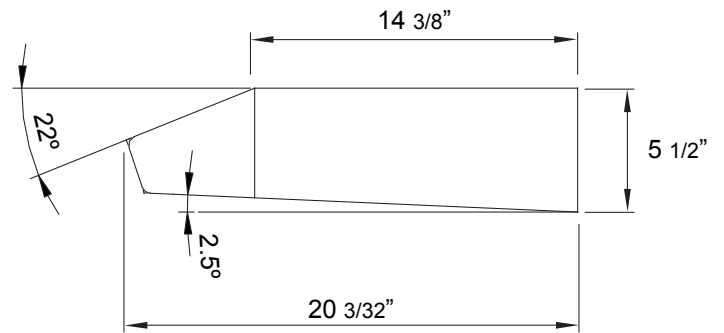

Black

White

Front

Side

Top

MODEL

Black	AK1200BB	AK1236BB
White	AK1200BW	AK1236BW
Black Stainless	AK1200BBS	AK1236BBS
Stainless Steel	AK1200BS	AK1236BS

Size	30" (29-15/16")	36" (35-15/16")
Blower CFM (Min. - Max.)	175 - 400	175 - 400
Sones (Min. - Max.)	1.9 - 4.5	1.9 - 4.5