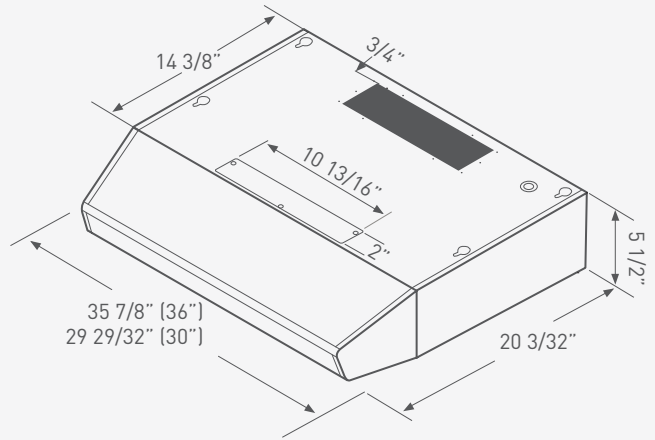

ESSENTIALS

BREEZE II

UNDER CABINET

MODEL	AK1200	AK1236
SIZE	30"	36"
NET WIDTH	29-29/32"	35-7/8"
PERFORMANCE		
Internal Blower	400 CFM	400 CFM
Internal Blower Sones	4.5	4.5
COLOR		
Black, Bisque, White, Stainless Steel	B, Q, W, SS	B, Q, W, SS
FEATURES		
Controls	Electronic Touch	Electronic Touch
Speed Levels	3	3
Auto Delay-Off	Yes	Yes
Lighting	Incandescent, 40W x 2	Incandescent, 40W x 2
Dual-Level Lighting	Yes	Yes
Filters	Metal Mesh x 2	Metal Mesh x 2
Recirculating	Yes	Yes
Duct Cover Extension	NA	NA
DUCT SPECIFICATIONS		
Internal Blower - Vertical	3-1/4" x 10"	3-1/4" x 10"
Internal Blower - Horizontal	3-1/4" x 10"	3-1/4" x 10"
AC INPUT	120V - 60Hz	120V - 60Hz
AC POWER	Max. 167W, 1.5 Amps	Max. 167W, 1.5 Amps
OPTIONAL ACCESSORIES		
Recirculating Kit	OAK11-21001	OAK11-21001
Halogen Bulb, 35W	ZOB-0001	ZOB-0001

Mounting Heights	Min. height 24" from cooking surface. Hood mounted 60" from floor.	Max. height 32" from cooking surface. Hood mounted 68" from floor.
------------------	---	---