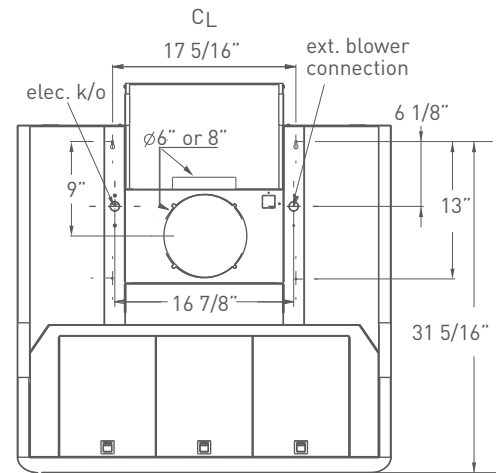

ARC COLLECTION

HORIZON WALL

MODEL

AHZ-M90ABX	36"
AHZ-M90ARX	36"
AHZ-M90AWX	36"

FEATURES

Controls	Memory Touch Glass
Speed Levels	3
Auto Delay-Off	Yes
CleanAir Function	Yes
Remote Control	Yes, RF
Lighting	Halogen, 20W x 2
Tri-Level Lighting	Yes
Filters	Decorative Mesh x 3
Recirculating	Yes
Duct Cover Extension	Yes

*PERFORMANCE

Internal Blower - CBI-290A	290 CFM, 3.2 Sones Max.
Internal Blower - CBI-600A	600 CFM, 6 Sones Max.
In-Line Blower - PBN-1000A	1000 CFM, Sones NA
External Blower - CBE-1000	1000 CFM, Sones NA

AC INPUT

120V - 60Hz

**AC POWER

Hood Only Max. 40W, 0.33 Amps

MOUNTING HEIGHTS

Height from the cooking surface Min. 22" - Max. 34"

HOOD HEIGHTS

Standard (No Cover) 32 7/8"

Short Kit - Z1C-00HZ

Minimum 35 7/8"
Maximum 44 7/8"

Long Kit - Z1C-01HZ

Minimum 44 7/8"
Maximum 57 7/8"

DUCT SPECIFICATIONS

Vertical - Internal	6"
Horizontal - Internal	6"
Vertical/Horizontal - In-Line/External	10" to 8"***

OPTIONAL ACCESSORIES

Recirculating Kit	ZRC-00HZ
Duct Cover Extension Kit, Short (8' - 9' ceiling)	Z1C-00HZ
Duct Cover Extension Kit, Long (9' - 10' ceiling)	Z1C-01HZ
Black Glass, Flower Pattern	AHG-00BL
White Glass, Leaf Pattern	AHG-00WH

*Requires purchase of Zephyr blower, sold separately. **AC power listed above is for hood with lights only. See blower specs on our website for more AC power details. ***10" round duct connects to external and in-line blower. Must transition from 10" to 8" before duct passes through ceiling. A 10" to 8" adapter is included with the external and in-line blowers.

Back