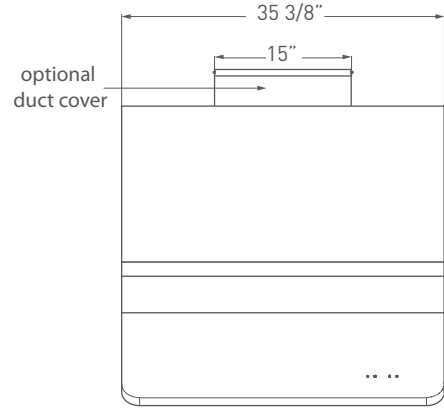

Controls	Memory Touch Glass
Speed Levels	3
Auto Delay-Off	Yes
CleanAir Function	Yes
Remote Control	Yes, RF
Lighting	Halogen, 20W x 2
Tri-Level Lighting	Yes
Filters	Decorative Mesh x 3
Recirculating	Yes
Duct Cover Extension	Yes

*PERFORMANCE

Internal Blower - CBI-290A	290 CFM, 3.2 Sones Max.
Internal Blower - CBI-600A	600 CFM, 6 Sones Max.
In-Line Blower - PBN-1000A	1000 CFM, Sones NA
External Blower - CBE-1000	1000 CFM, Sones NA

AC INPUT

120V - 60Hz

**AC POWER

Hood Only Max. 40W, 0.33 Amps

MOUNTING HEIGHTS

Height from the cooking surface Min. 22" - Max. 34"

HOOD HEIGHTS

Standard (No Cover) 32 7/8"

Short Kit - Z1C-00HZ

Minimum 35 7/8"
Maximum 44 7/8"

Long Kit - Z1C-01HZ

Minimum 44 7/8"
Maximum 57 7/8"

DUCT SPECIFICATIONS

Vertical - Internal	6"
Horizontal - Internal	6"
Vertical/Horizontal - In-Line/External	10" to 8"***

OPTIONAL ACCESSORIES

Recirculating Kit	ZRC-00HZ
Duct Cover Extension Kit, Short (8' - 9' ceiling)	Z1C-00HZ
Duct Cover Extension Kit, Long (9' - 10' ceiling)	Z1C-01HZ
Black Glass, Flower Pattern	AHG-00BL
White Glass, Leaf Pattern	AHG-00WH

*Requires purchase of Zephyr blower, sold separately. **AC power listed above is for hood with lights only. See blower specs on our website for more AC power details. ***10" round duct connects to external and in-line blower. Must transition from 10" to 8" before duct passes through ceiling. A 10" to 8" adapter is included with the external and in-line blowers.

Front