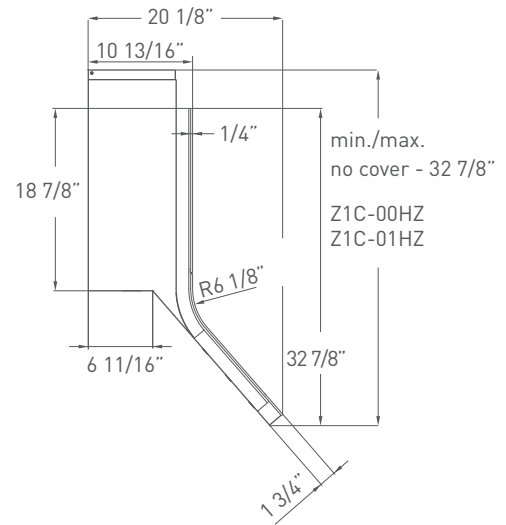

ARC COLLECTION

HORIZON WALL

MODEL

AHZ-M90ABX	36"
AHZ-M90ARX	36"
AHZ-M90AWX	36"

FEATURES

Controls	Memory Touch Glass
Speed Levels	3
Auto Delay-Off	Yes
CleanAir Function	Yes
Remote Control	Yes, RF
Lighting	Halogen, 20W x 2
Tri-Level Lighting	Yes
Filters	Decorative Mesh x 3
Recirculating	Yes
Duct Cover Extension	Yes

*PERFORMANCE

Internal Blower - CBI-290A	290 CFM, 3.2 Sones Max.
Internal Blower - CBI-600A	600 CFM, 6 Sones Max.
In-Line Blower - PBN-1000A	1000 CFM, Sones NA
External Blower - CBE-1000	1000 CFM, Sones NA

AC INPUT

120V - 60Hz

**AC POWER

Hood Only Max. 40W, 0.33 Amps

MOUNTING HEIGHTS

Height from the cooking surface Min. 22" - Max. 34"

HOOD HEIGHTS

Standard (No Cover) 32 7/8"

Short Kit - Z1C-00HZ

Minimum 35 7/8"
Maximum 44 7/8"

Long Kit - Z1C-01HZ

Minimum 44 7/8"
Maximum 57 7/8"

DUCT SPECIFICATIONS

Vertical - Internal	6"
Horizontal - Internal	6"
Vertical/Horizontal - In-Line/External	10" to 8"***

OPTIONAL ACCESSORIES

Recirculating Kit	ZRC-00HZ
Duct Cover Extension Kit, Short (8' - 9' ceiling)	Z1C-00HZ
Duct Cover Extension Kit, Long (9' - 10' ceiling)	Z1C-01HZ
Black Glass, Flower Pattern	AHG-00BL
White Glass, Leaf Pattern	AHG-00WH

*Requires purchase of Zephyr blower, sold separately. **AC power listed above is for hood with lights only. See blower specs on our website for more AC power details. ***10" round duct connects to external and in-line blower. Must transition from 10" to 8" before duct passes through ceiling. A 10" to 8" adapter is included with the external and in-line blowers.

Side