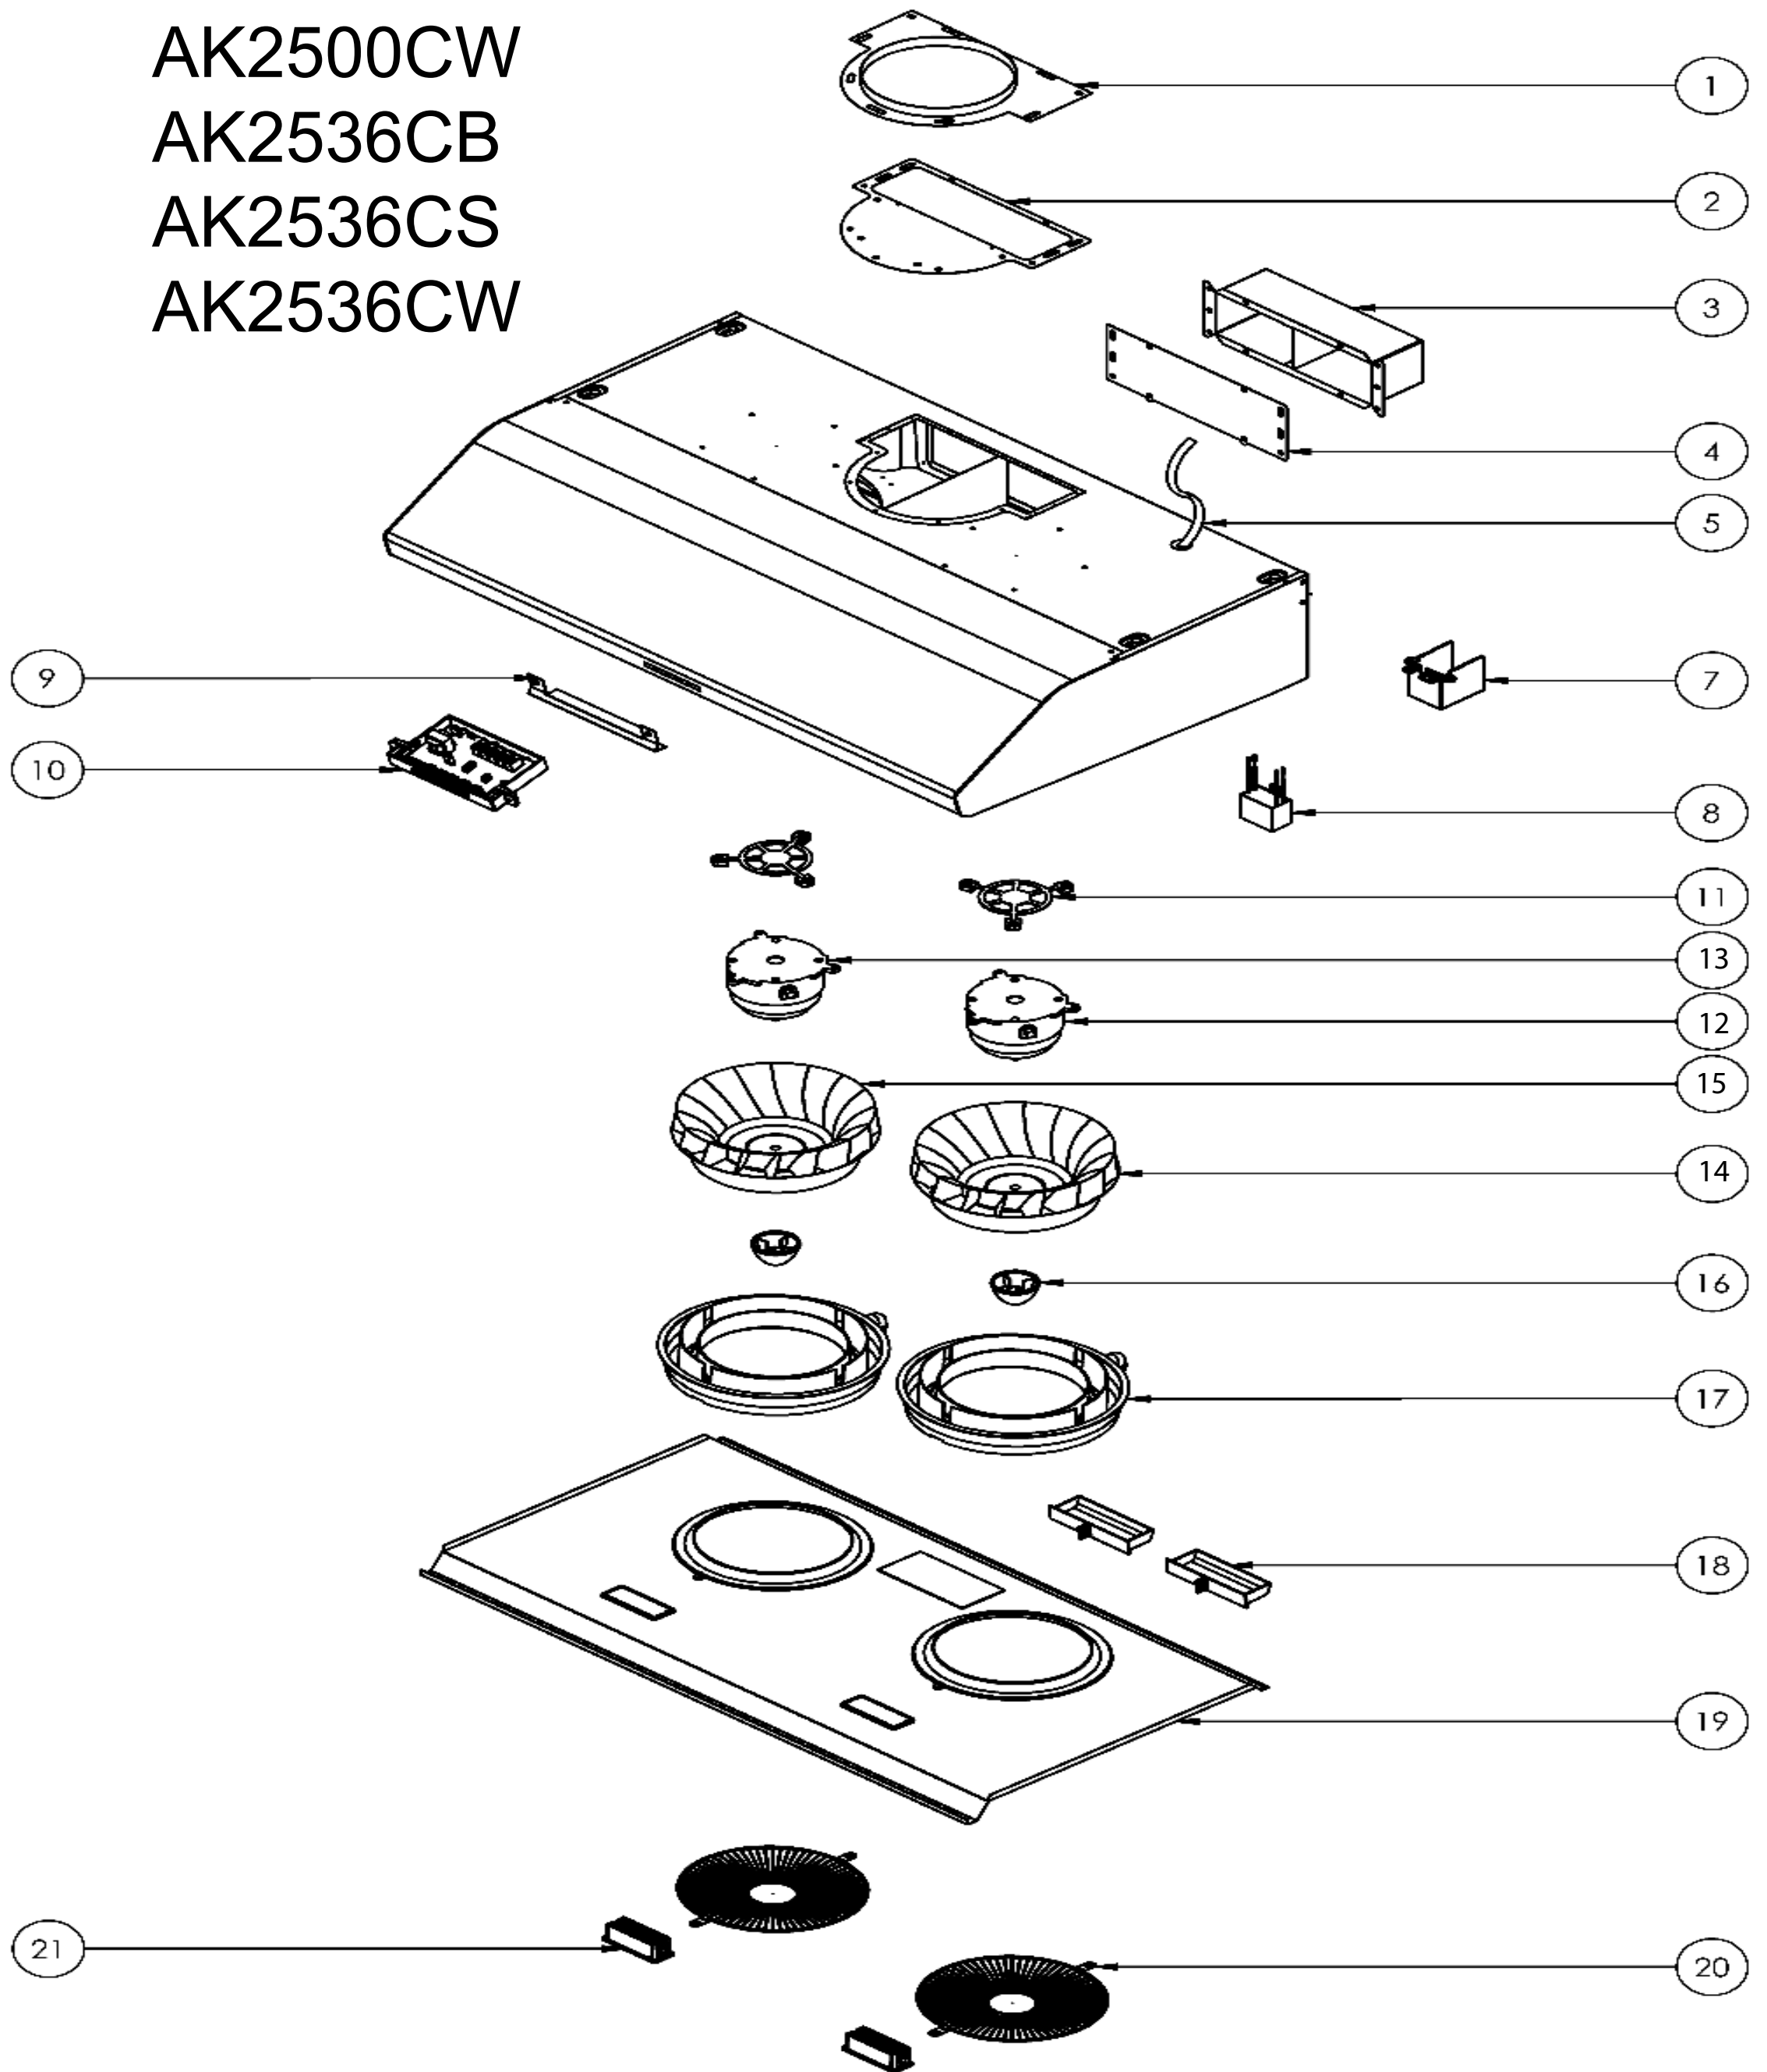

AK2500CB
AK2500CS
AK2500CW
AK2536CB
AK2536CS
AK2536CW

AK2500Cx, AK2536Cx

Ref #	Part #	Description	Qty.
1	54050065	Adaptor, 7" Round	1
2	54050034	Adaptor, 3-1/4"x10" Rectangular	1
3	54050010	Rectangular Starting Collar	1
4	54050083	Rectangular Cover Plate	1
5	11030126	Electrical Wires	1
7	54200011	Electrical Junction Box	1
8	12050038	Capacitor	1
9	54140241	Switch Bracket	1
10	11000156	Switch Assembly	1
11	54140060	Motor Isolator	2
12	12120091	Motor, Right	1
13	12120092	Motor, Left	1
14	54250011	Blower Wheel, Right	1
15	54250013	Blower Wheel, Left	1
16	56140006	Blower Wheel Cap, Black	2
16	56140015	Blower Wheel Cap, Gray	2
16	56140005	Blower Wheel Cap, White	2
17	56130020	Residue Pan	2
18	56160007	Residue Cup	2
19	50130171	Bottom Panel, AK2500CB	1
19	50130172	Bottom Panel, AK2500CS	1
19	50130173	Bottom Panel, AK2500CW	1
19	50130174	Bottom Panel, AK2536CB	1
19	50130175	Bottom Panel, AK2536CS	1
19	50130176	Bottom Panel, AK2536CW	1
20	50220027	Safety Grille, Black	2
20	50220022	Safety Grille, Stainless Steel	2
20	50220023	Safety Grille, White	2
21	Z0B0047	LumiLight LED, 6W	2
22	05000148	Hardware Packet	1