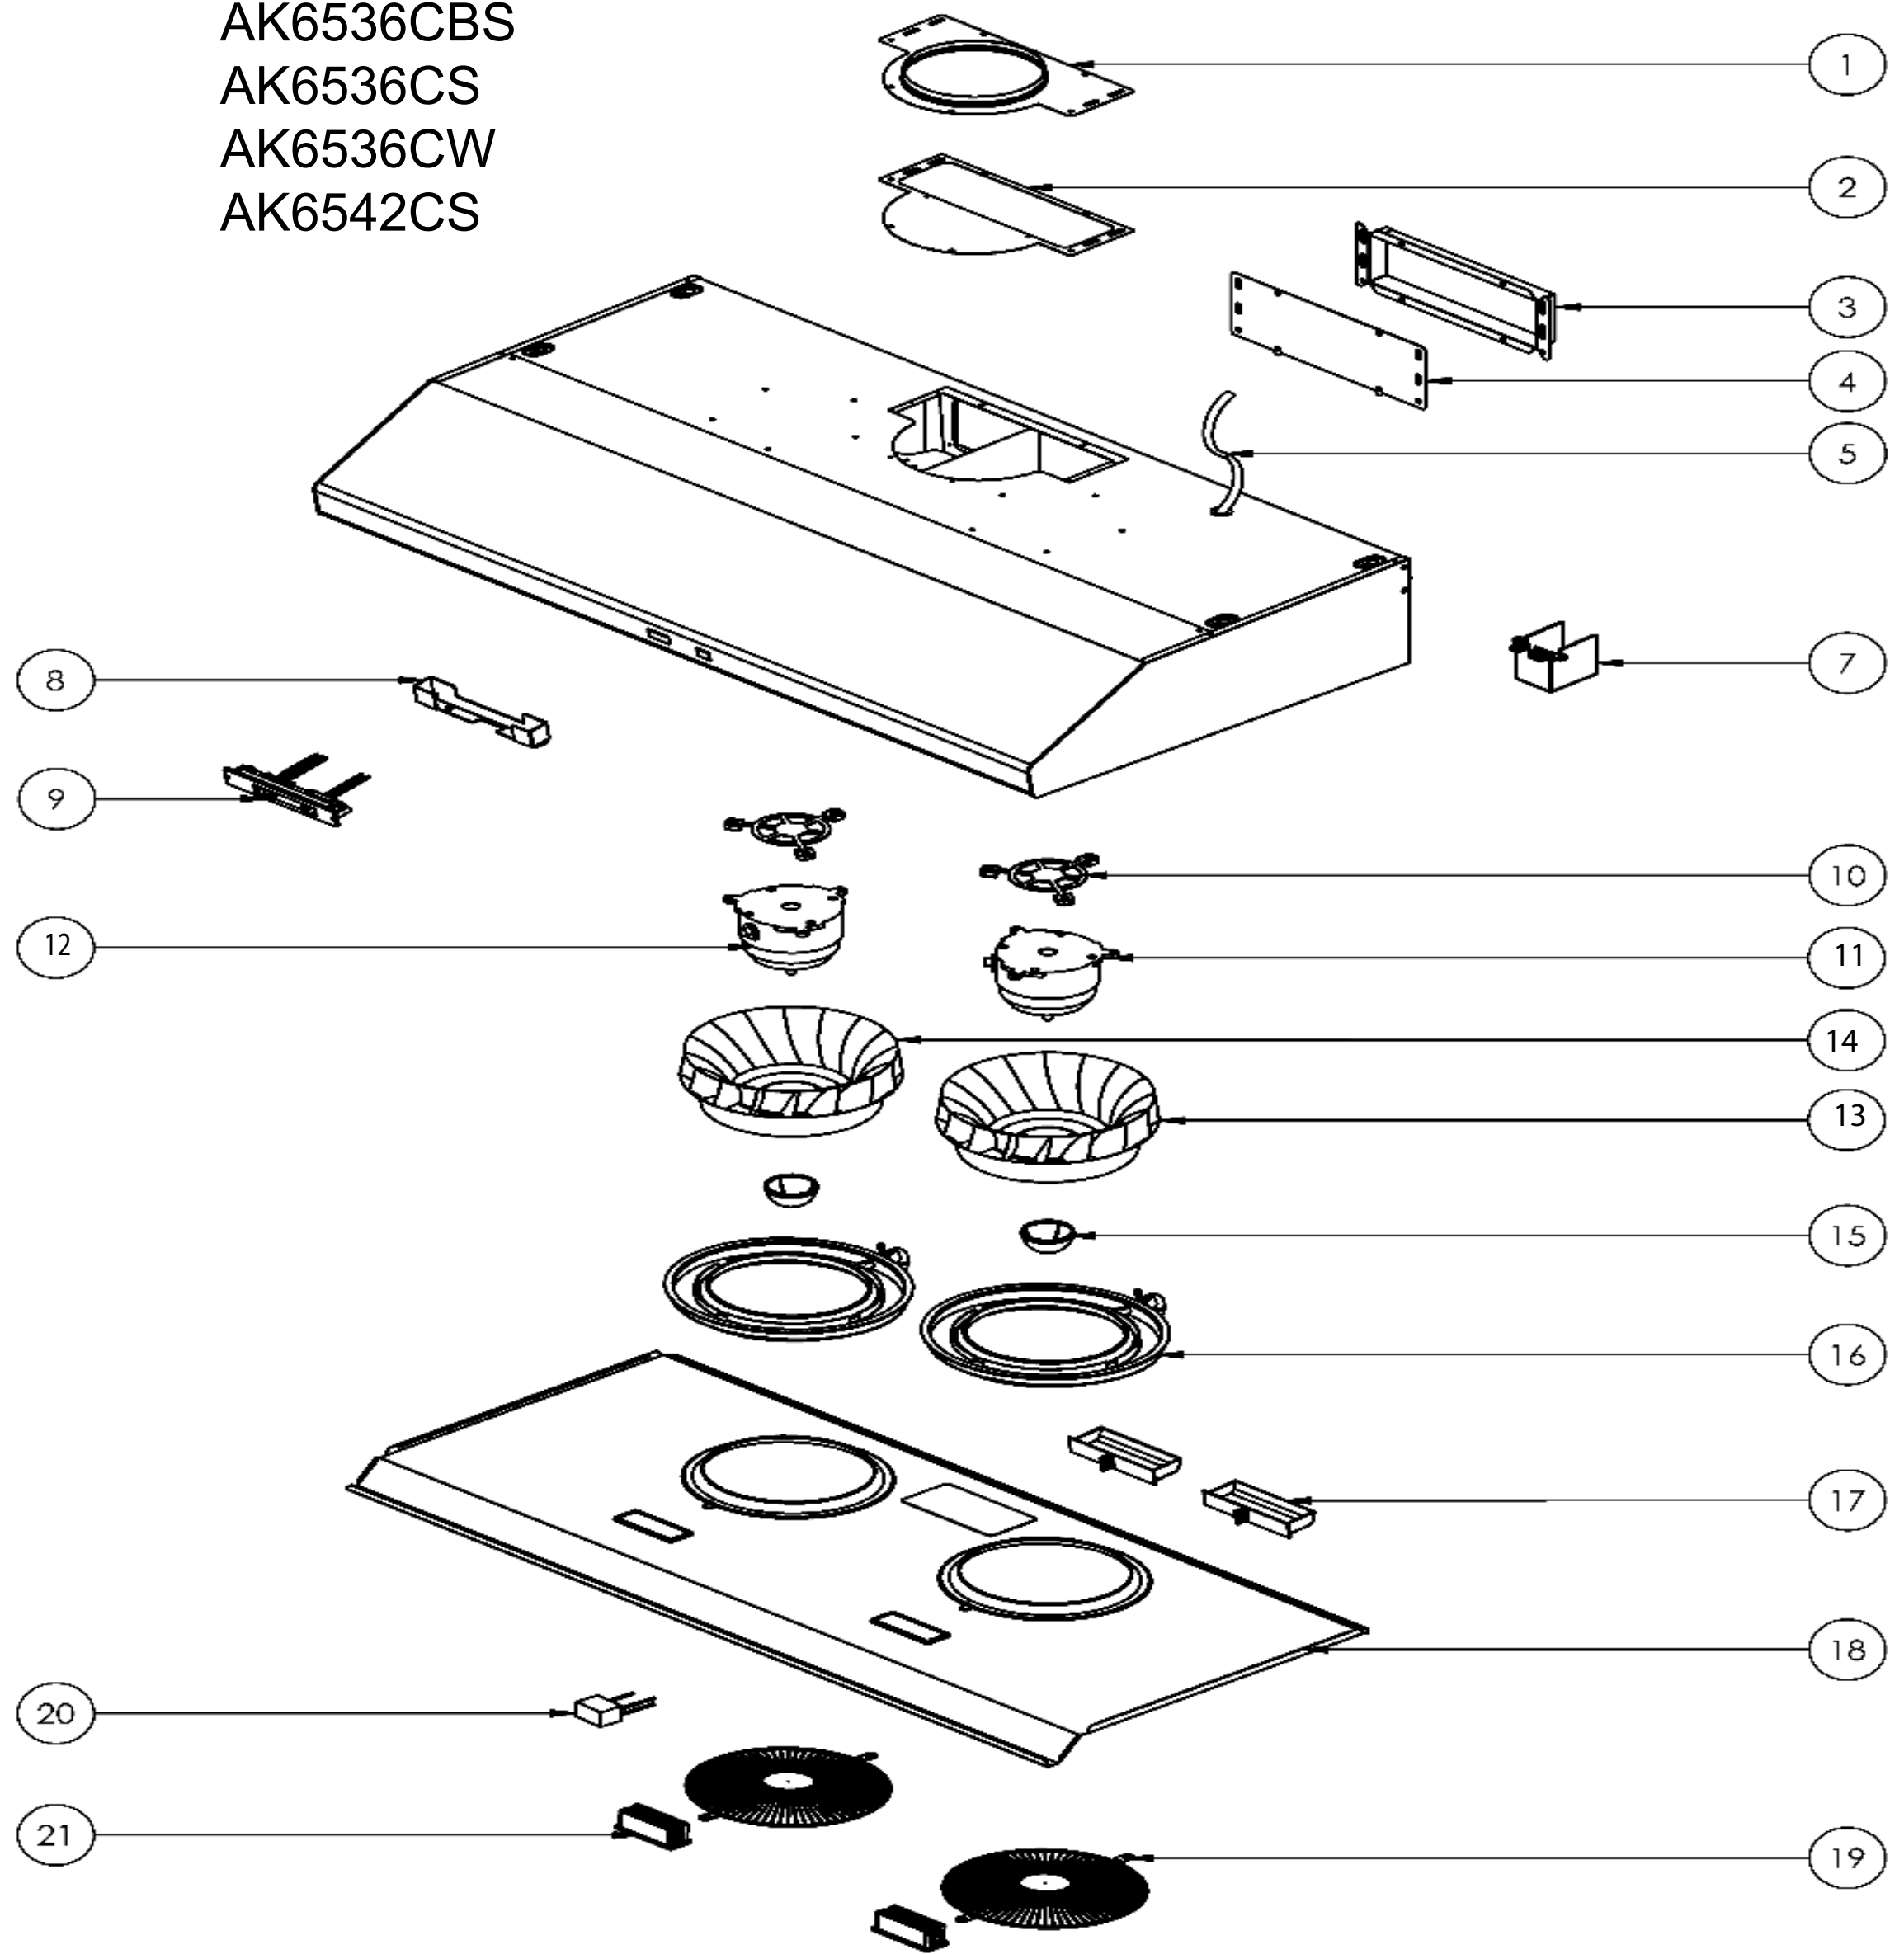

AK6500CB  
AK6500CBS  
AK6500CS  
AK6500CW  
AK6536CB  
AK6536CBS  
AK6536CS  
AK6536CW  
AK6542CS

# Cyclone

**AK6500Cx, AK6536Cx, AK6542CS**

Ref #	Part #	Description	Qty.
1	54050037	Adaptor, 6" Round	1
2	54050034	Adaptor, 3-1/4" x 10" Rectangular	1
3	54050009	Duct Collar, 3-1/4" x 10" Rectangular	1
4	54050083	Cover Plate, Rectangular	1
5	11030015	Electrical Wires	1
7	54200011	Electrical Junction Box	1
8	54140192	Switch Bracket	1
9	11000153	Switch Assembly, Gray	1
9	11000154	Switch Assembly, Black	1
9	11000155	Switch Assembly, White	1
10	54140060	Motor Isolator	2
11	12120091	Right Motor	1
12	12120092	Left Motor	1
13	54250011	Right Blower Wheel	1
14	54250013	Left Blower Wheel	1
15	56140015	Blower Wheel Cap, Gray	2
15	56140006	Blower Wheel Cap, Black	2
15	56140005	Blower Wheel Cap, White	2
16	56130026	Residue Pan	2
17	56160007	Residue Cup	2
18	50130162	Bottom Panel, AK6500CS	1
18	50130163	Bottom Panel, AK6500CB	1
18	50130164	Bottom Panel, AK6500CBS	1
18	50130165	Bottom Panel, AK6500CW	1
18	50130166	Bottom Panel, AK6536CS	1
18	50130167	Bottom Panel, AK6536CB	1
18	50130168	Bottom Panel, AK6536CBS	1
18	50130169	Bottom Panel, AK6536CW	1
18	50130170	Bottom Panel, AK6542CS	1
19	50220022	Safety Grille, Stainless	2
19	50220027	Safety Grille, Black	2
19	50220023	Safety Grille, White	2
20	12050038	Capacitor	1
21	Z0B0049	LumiLight LED, 6W	2
22	05000148	Hardware Packet	1