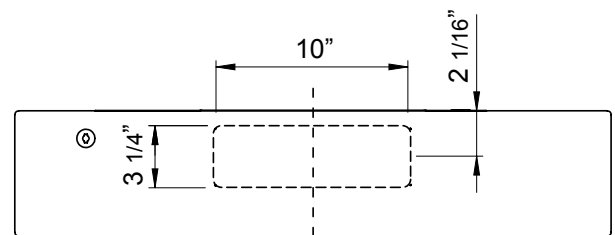

Stainless Steel

Black Stainless

Black

White

Front

Side

C/L

Back

| MODEL | AK6500CB | AK6536CB | |
|-----------------------------------|------------------------------|--------------------------|--------------------------|
| Black | AK6500CW | AK6536CW | |
| White | AK6500CBS | AK6536CBS | |
| Black Stainless | AK6500CS | AK6536CS | AK6542CS |
| Stainless Steel | | | |
| Size | 30" (29-3/4") | 36" (35-3/4") | 42" (41-3/4") |
| Blower CFM (Min. - Max.) | 290 - 600 | 290 - 600 | 290 - 600 |
| Sones (Min. - Max.) | 1.5 - 5 | 1.5 - 5 | 1.5 - 5 |
| FEATURES | | | |
| Controls | Mechanical Slide | Mechanical Slide | Mechanical Slide |
| Speed Levels | 3 | 3 | 3 |
| Auto Delay-Off | No | No | No |
| Lighting | LumiLight LED, 6W x2 | LumiLight LED, 6W x2 | LumiLight LED, 6W x2 |
| Dual-Level Lighting | Yes | Yes | Yes |
| Removable Safety Grilles | 2 | 2 | 2 |
| Recirculating Option | No | No | No |
| Self Cleaning | Yes | Yes | Yes |
| DUCT SPECIFICATIONS | | | |
| Vertical Internal Blower | 6" Round or 3-1/4" x 10" | 6" Round or 3-1/4" x 10" | 6" Round or 3-1/4" x 10" |
| Horizontal Internal Blower | 3-1/4" x 10" | 3-1/4" x 10" | 3-1/4" x 10" |
| AC POWER | 120V, 60Hz at Max. 2A | 120V, 60Hz at Max. 2A | 120V, 60Hz at Max. 2A |
| OPTIONAL ACCESSORIES | | | |
| Make-Up Air Kit | MUA006A | MUA006A | MUA006A |
| Damper, 6" Round | AK00066 | AK00066 | AK00066 |
| MOUNTING HEIGHT RANGE* | 24" - 32" | 24" - 32" | 24" - 32" |
| WARRANTY | 10 years parts, 1 year labor | | |

*Mounting height refers to distance between top of a 36" tall cooking surface and bottom of hood.