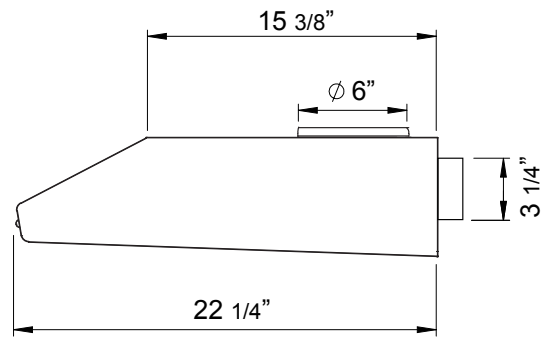

Stainless Steel

Black Stainless

Black

White

Front

Side

C/L

Back

| MODEL | AK6500CB | AK6536CB | |
|-----------------------------------|------------------------------|--------------------------|--------------------------|
| Black | AK6500CW | AK6536CW | |
| White | AK6500CBS | AK6536CBS | |
| Black Stainless | AK6500CS | AK6536CS | AK6542CS |
| Stainless Steel | | | |
| Size | 30" (29-3/4") | 36" (35-3/4") | 42" (41-3/4") |
| Blower CFM (Min. - Max.) | 290 - 600 | 290 - 600 | 290 - 600 |
| Sones (Min. - Max.) | 1.5 - 5 | 1.5 - 5 | 1.5 - 5 |
| FEATURES | | | |
| Controls | Mechanical Slide | Mechanical Slide | Mechanical Slide |
| Speed Levels | 3 | 3 | 3 |
| Auto Delay-Off | No | No | No |
| Lighting | LumiLight LED, 6W x2 | LumiLight LED, 6W x2 | LumiLight LED, 6W x2 |
| Dual-Level Lighting | Yes | Yes | Yes |
| Removable Safety Grilles | 2 | 2 | 2 |
| Recirculating Option | No | No | No |
| Self Cleaning | Yes | Yes | Yes |
| DUCT SPECIFICATIONS | | | |
| Vertical Internal Blower | 6" Round or 3-1/4" x 10" | 6" Round or 3-1/4" x 10" | 6" Round or 3-1/4" x 10" |
| Horizontal Internal Blower | 3-1/4" x 10" | 3-1/4" x 10" | 3-1/4" x 10" |
| AC POWER | 120V, 60Hz at Max. 2A | 120V, 60Hz at Max. 2A | 120V, 60Hz at Max. 2A |
| OPTIONAL ACCESSORIES | | | |
| Make-Up Air Kit | MUA006A | MUA006A | MUA006A |
| Damper, 6" Round | AK00066 | AK00066 | AK00066 |
| MOUNTING HEIGHT RANGE* | 24" - 32" | 24" - 32" | 24" - 32" |
| WARRANTY | 10 years parts, 1 year labor | | |

*Mounting height refers to distance between top of a 36" tall cooking surface and bottom of hood.