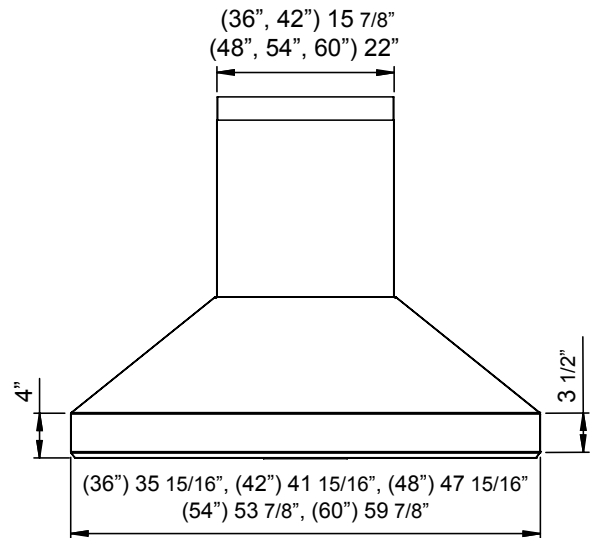

**ACT™** **POWERWAVE™**

Includes Wireless Remote Control

FRONT

SIDE

BACK

**Standard**  
Min. - 30"  
Max. - 42 1/2"

**Z1C-0076**  
**Z1C-0176**  
Min. - 49"  
Max. - 80"

## MODEL

Stainless Steel Size	AK7636BS/AK7642BS 36"/42"	AK7648BS/AK7654BS/AK7660BS 48"/54"/60"
----------------------	------------------------------	---