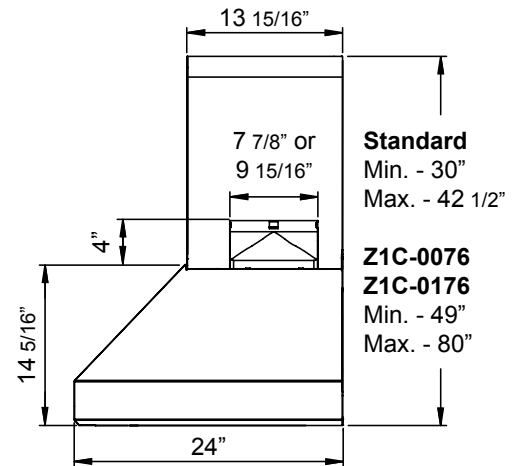

**ACT™** **POWERWAVE™**

Includes Wireless Remote Control

FRONT

SIDE

BACK

**Standard**  
Min. - 30"  
Max. - 42 1/2"

**Z1C-0076**  
**Z1C-0176**  
Min. - 49"  
Max. - 80"

## MODEL

Stainless Steel Size	AK7636BS/AK7642BS 36"/42"	AK7648BS/AK7654BS/AK7660BS 48"/54"/60"
----------------------	------------------------------	---