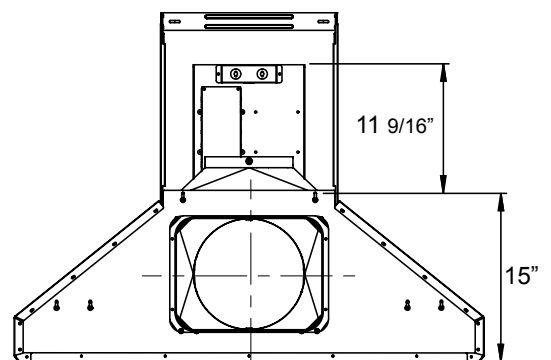

**ACT™** **POWERWAVE™**

Includes Wireless Remote Control

FRONT

SIDE

BACK

**Standard**  
Min. - 30"  
Max. - 42 1/2"

**Z1C-0076**  
**Z1C-0176**  
Min. - 49"  
Max. - 80"

## MODEL

Stainless Steel Size	AK7636BS/AK7642BS 36"/42"	AK7648BS/AK7654BS/AK7660BS 48"/54"/60"
----------------------	------------------------------	---