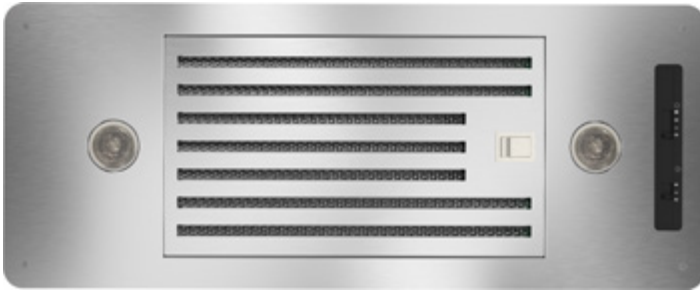

CORE

TORNADO I

INSERT

Tornado I provides muscle and flexibility in a small, barely-visible package beneath your customizable vent hood canopy. This 600 CFM power pack features dual-level halogen lighting, 3-speed blower, a newly updated

hybrid baffle filter and an angled housing unit for a better fit with any built-in canopy. An optional stainless steel liner extends and protects your cabinetry.

ZEPHYR
ZEPHYRONLINE.COM

MODEL	
Stainless Steel	AK8100AS-BF
Size	27" (27-9/16")
Blower CFM (Min. - Max.)	200 - 600
Sones (Min. - Max.)	1.4 - 6
FEATURES	
Controls	Mechanical Slide
Speed Levels	3
Auto Delay-Off	No
Lighting	Halogen, 35W x2
Dual-Level Lighting	Yes
Filters	Hybrid Baffle x1
Recirculating Option	No
DUCT SPECIFICATIONS	
Vertical Internal Blower	6" Round
Horizontal Internal Blower	NA
AC POWER	120V, 60Hz at Max. 3.3A

OPTIONAL ACCESSORIES	
30" Liner (17-1/2" - 20-1/2" Depth)	AK0800AS
36" Liner (17-1/2" - 20-1/2" Depth)	AK0836AS
Bloom™ GU10 LED	Z0B0040

MOUNTING HEIGHT RANGE*	24" - 34"
-------------------------------	-----------