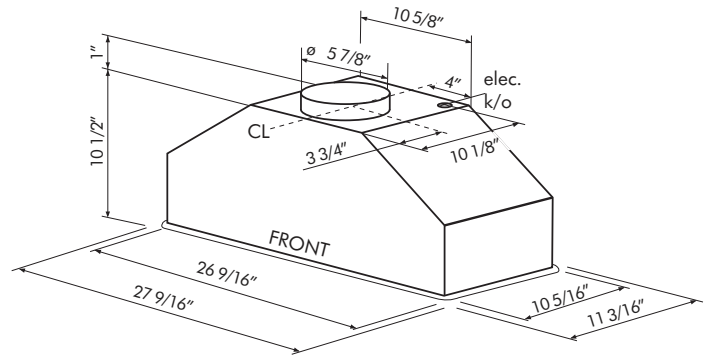

CORE

TORNADO I

INSERT

Tornado I provides muscle and flexibility in a small, barely-visible package beneath your customizable vent hood canopy. This 600 CFM power pack features dual-level halogen lighting, 3-speed blower, a newly updated

hybrid baffle filter and an angled housing unit for a better fit with any built-in canopy. An optional stainless steel liner extends and protects your cabinetry.

ZEPHYR
ZEPHYRONLINE.COM

MODEL	
Stainless Steel	AK8100AS-BF
Size	27" (27-9/16")
Blower CFM (Min. - Max.)	200 - 600
Sones (Min. - Max.)	1.4 - 6
FEATURES	
Controls	Mechanical Slide
Speed Levels	3
Auto Delay-Off	No
Lighting	Halogen, 35W x2
Dual-Level Lighting	Yes
Filters	Hybrid Baffle x1
Recirculating Option	No
DUCT SPECIFICATIONS	
Vertical Internal Blower	6" Round
Horizontal Internal Blower	NA
AC POWER	120V, 60Hz at Max. 3.3A

OPTIONAL ACCESSORIES	
30" Liner (17-1/2" - 20-1/2" Depth)	AK0800AS
36" Liner (17-1/2" - 20-1/2" Depth)	AK0836AS
Bloom™ GU10 LED	Z0B0040

MOUNTING HEIGHT RANGE*	24" - 34"
-------------------------------	-----------

WARRANTY	10 years parts, 1 year labor
-----------------	------------------------------

*Mounting height refers to distance between top of a 36" tall cooking surface and bottom of hood.