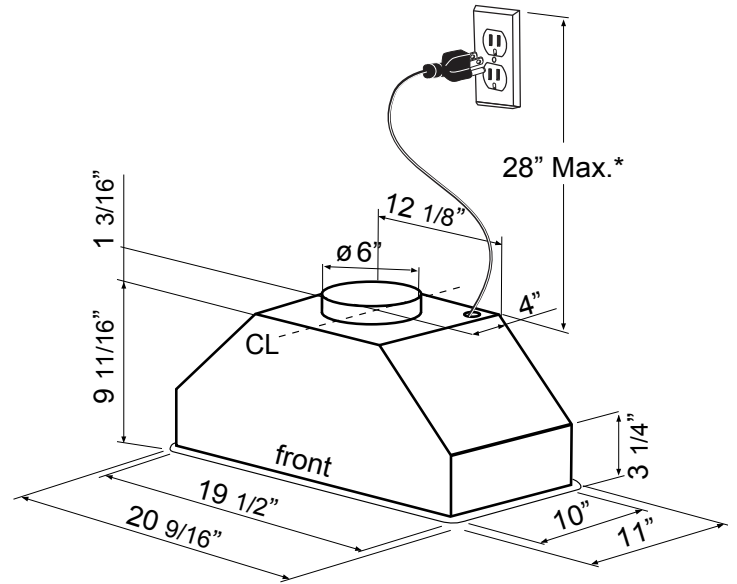

CORE

TORNADO MINI

INSERT

**ZEPHYR**

ZEPHYRONLINE.COM

Shown with 30° adjustable depth liner, AK0840AS

\*Includes a 35" long grounded power cord

Cabinet Bottom Cut-Out Size (W x D): 19 3/4" x 10 1/4"

MODEL	AK8400BS290	AK8400BS
Stainless Steel		
<b>Size</b>	21" (20-9/16")	21" (20-9/16")
<b>Blower CFM (Min. - Max.)</b>	180 - 290	210 - 400
<b>Sones (Min. - Max.)</b>	1.3 - 3.2	2 - 5
<b>FEATURES</b>		
<b>Controls</b>	Mechanical Slide	Mechanical Slide
<b>Speed Levels</b>	3	3
<b>Auto Delay-Off</b>	No	No
<b>Lighting</b>	LumiLight LED, 6W x2	LumiLight LED, 6W x2
<b>Dual-Level Lighting</b>	Yes	Yes
<b>Filters</b>	Aluminum Mesh x1	Aluminum Mesh x1
<b>Recirculating Option</b>	Yes	Yes
<b>DUCT SPECIFICATIONS</b>		
<b>Vertical Internal Blower</b>	6" Round	6" Round
<b>Horizontal Internal Blower</b>	NA	NA
<b>AC POWER</b>	120V, 60Hz at Max. 2A	120V, 60Hz at Max. 3A
<b>OPTIONAL ACCESSORIES</b>		
<b>30" Liner (17-1/2" - 20-1/2" Depth)</b>	AK0840AS	AK0840AS
<b>36" Liner (17-1/2" - 20-1/2" Depth)</b>	AK0846AS	AK0846AS
<b>Recirculating Kit</b>	ZRC-8400A	ZRC-8400A
<b>MOUNTING HEIGHT RANGE*</b>		
<b>Electrical Cooktop</b>	20" - 36"	20" - 36"
<b>Gas Cooktop</b>	24" - 36"	24" - 36"
<b>WARRANTY</b>	3 years parts, 1 year labor	3 years parts, 1 year labor

\*Mounting height refers to distance between top of a 36" tall cooking surface and bottom of hood.