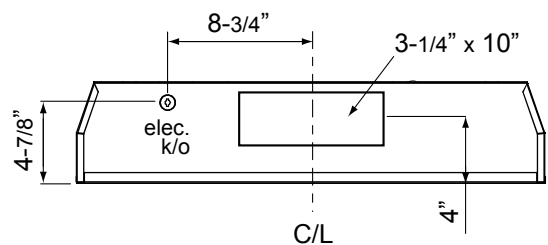

3/4 Angle

Top

Back

MODEL	AK9128BS	AK9134BS
Stainless Steel		
Size	28-3/8" (30")	34-3/8" (36")
Blower CFM (Min. - Max.)	150 - 300	150 - 300
Sones (Min. - Max.)	1.5 - 4	1.5 - 4
FEATURES		
Controls	Mechanical Slide	Mechanical Slide
Speed Levels	3	3
Lighting	LumiLight LED, 6W x2	LumiLight LED, 6W x2
Dual-Level Lighting	Yes	Yes
Filters	Hybrid Baffle x2	Hybrid Baffle x2
Recirculating Option	Yes	Yes
DUCT SPECIFICATIONS		
Vertical Internal Blower	7" Round, 3-1/4" x 10"	7" Round, 3-1/4" x 10"
Horizontal Internal Blower	3-1/4" x 10"	3-1/4" x 10"
AC POWER	120V, 60Hz at Max. 2A	120V, 60Hz at Max. 2A
OPTIONAL ACCESSORIES		
Recirculating Kit	ZRC-9100A	ZRC-9100A
Damper, 7" Round	AK00067	AK00067
MOUNTING HEIGHT RANGE*	24" - 36"	24" - 36"
WARRANTY	3 years parts, 1 year labor	3 years parts, 1 year labor

*Mounting height refers to distance between top of a 36" tall cooking surface and bottom of hood.