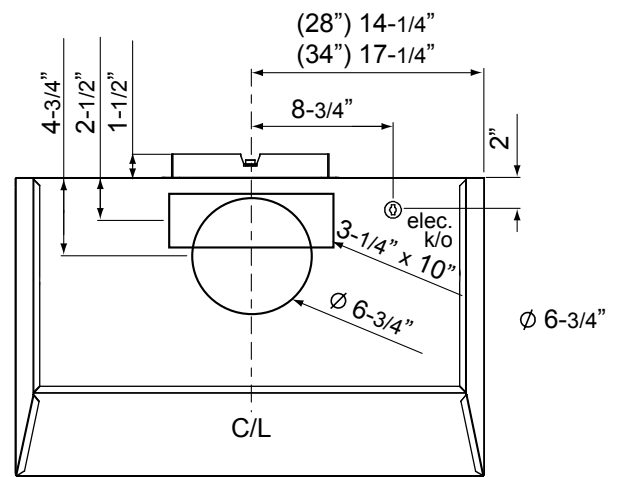

3/4 Angle

Top

Back

MODEL	AK9128BS	AK9134BS
Stainless Steel		
Size	28-3/8" (30")	34-3/8" (36")
Blower CFM (Min. - Max.)	150 - 300	150 - 300
Sones (Min. - Max.)	1.5 - 4	1.5 - 4
FEATURES		
Controls	Mechanical Slide	Mechanical Slide
Speed Levels	3	3
Lighting	LumiLight LED, 6W x2	LumiLight LED, 6W x2
Dual-Level Lighting	Yes	Yes
Filters	Hybrid Baffle x2	Hybrid Baffle x2
Recirculating Option	Yes	Yes
DUCT SPECIFICATIONS		
Vertical Internal Blower	7" Round, 3-1/4" x 10"	7" Round, 3-1/4" x 10"
Horizontal Internal Blower	3-1/4" x 10"	3-1/4" x 10"
AC POWER	120V, 60Hz at Max. 2A	120V, 60Hz at Max. 2A
OPTIONAL ACCESSORIES		
Recirculating Kit	ZRC-9100A	ZRC-9100A
Damper, 7" Round	AK00067	AK00067
MOUNTING HEIGHT RANGE*	24" - 36"	24" - 36"
WARRANTY	3 years parts, 1 year labor	3 years parts, 1 year labor

*Mounting height refers to distance between top of a 36" tall cooking surface and bottom of hood.