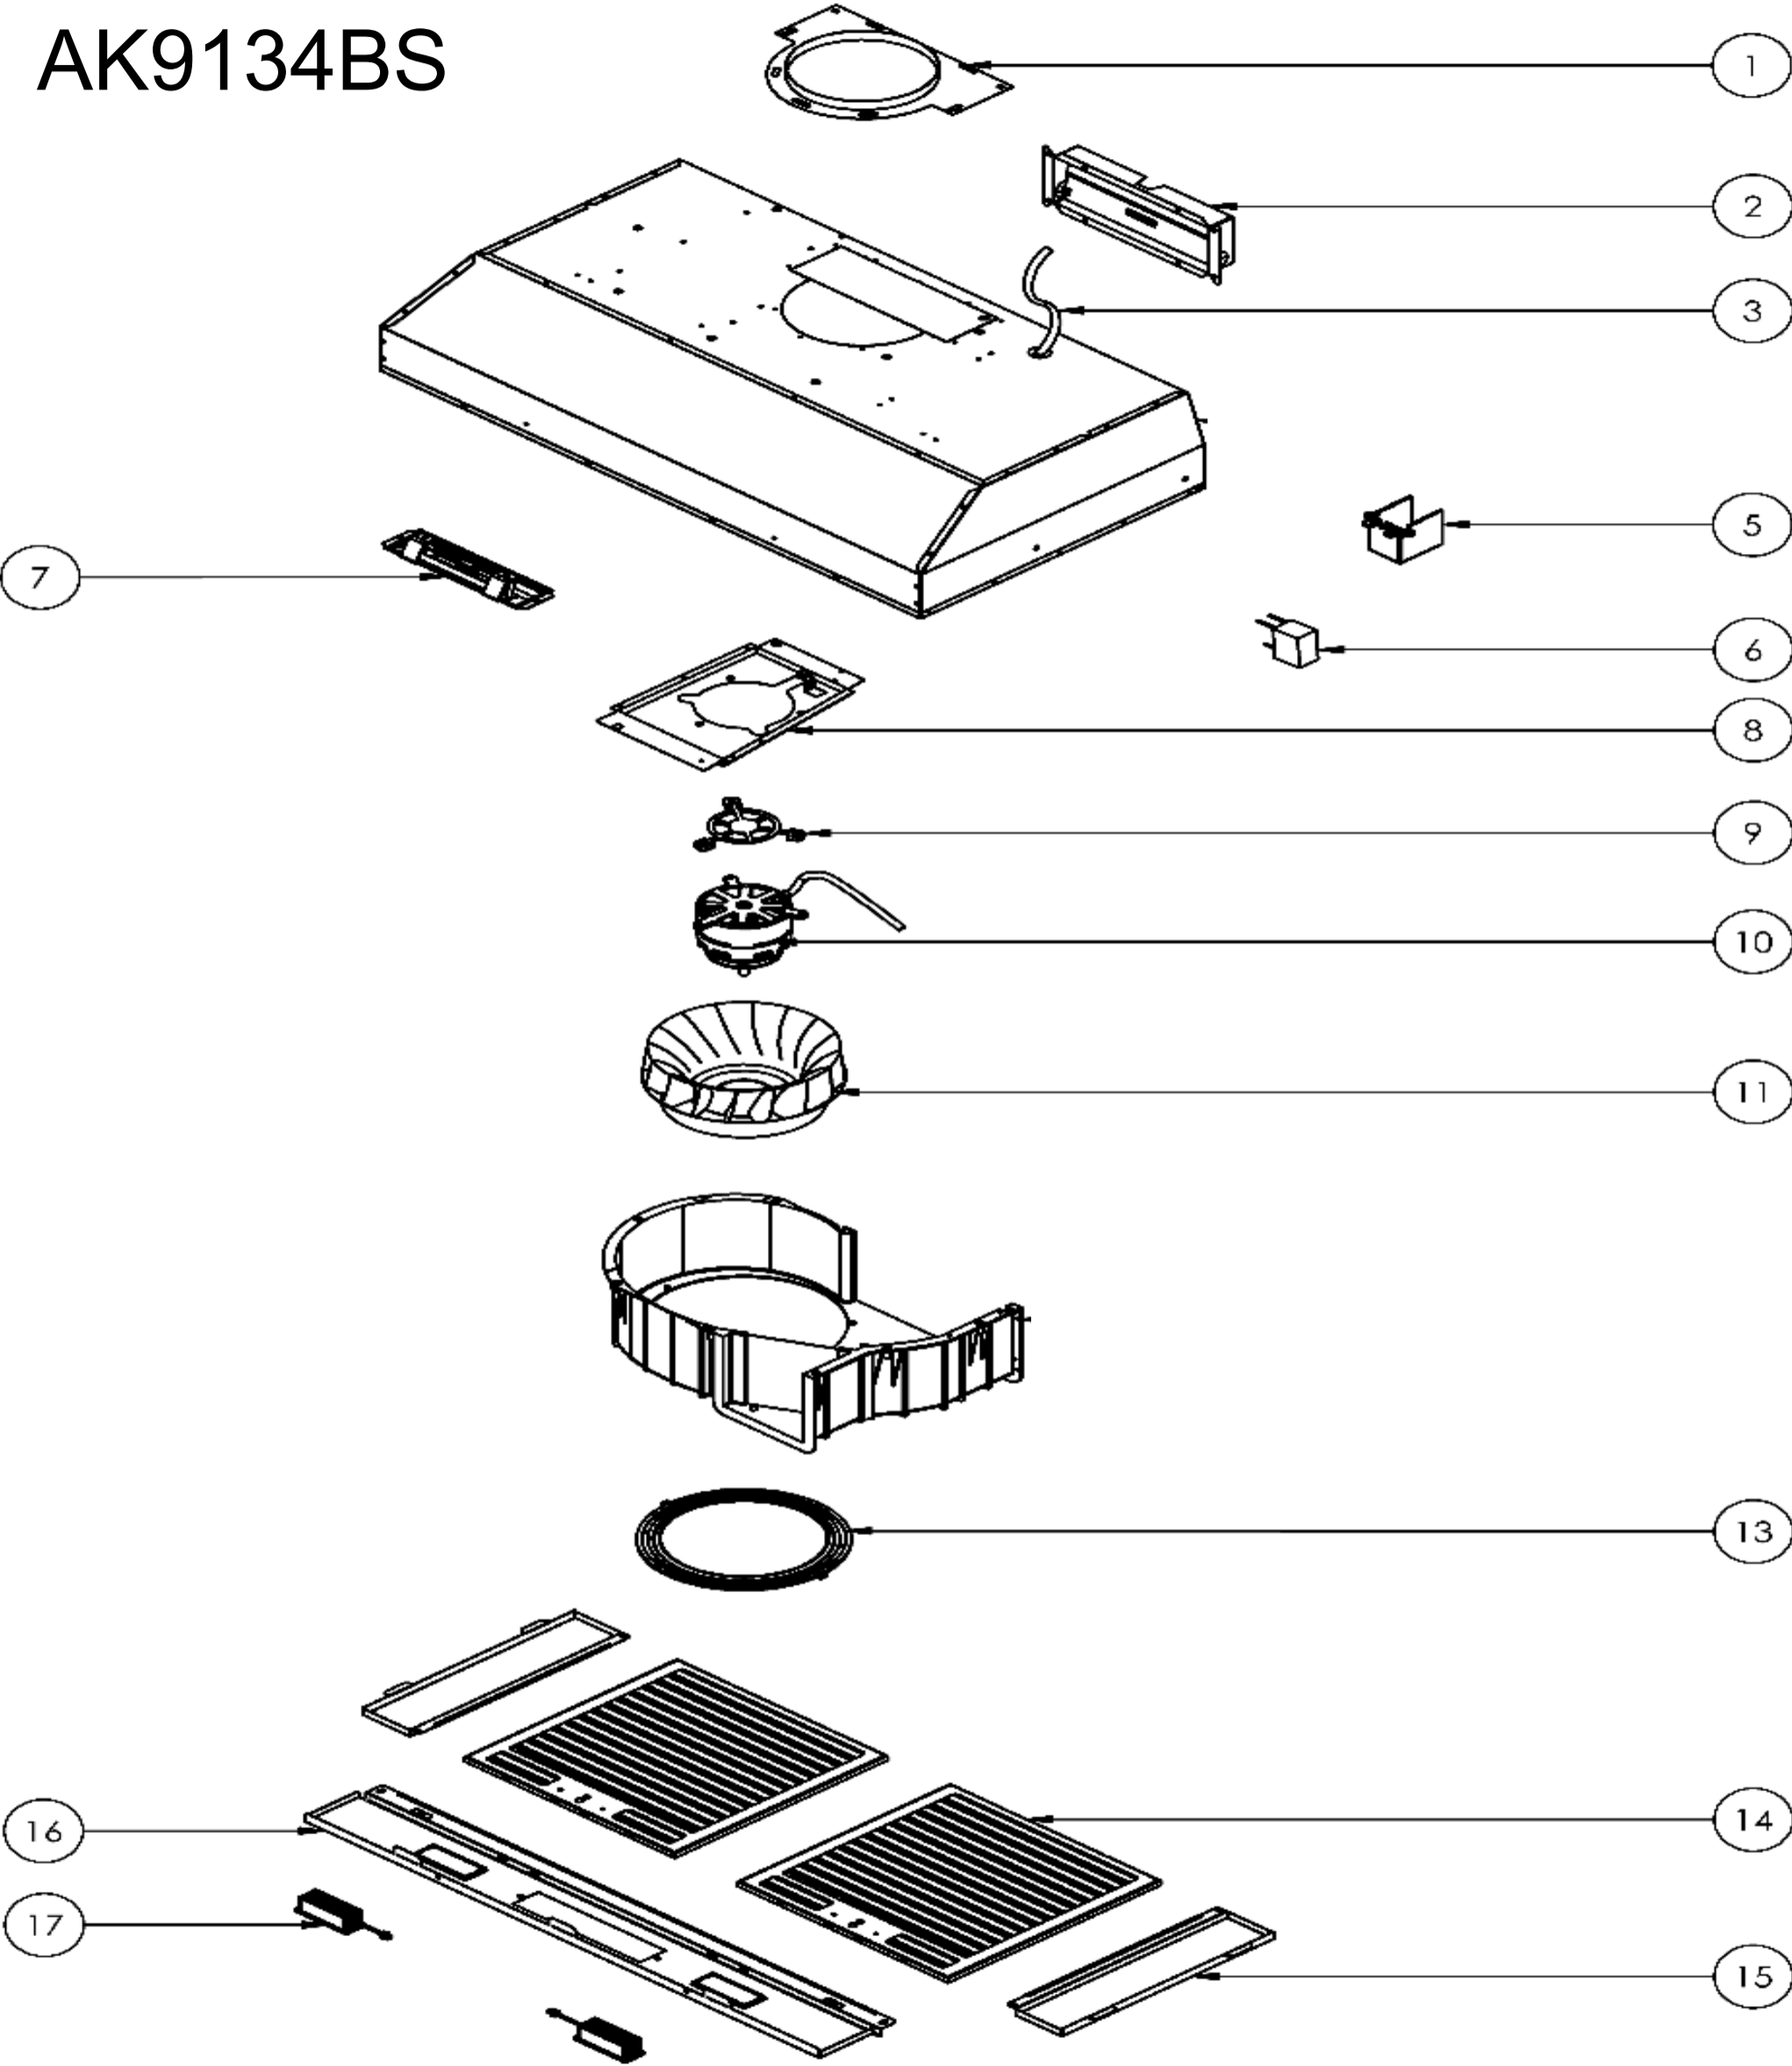

# AK9128BS AK9134BS

# Monsoon Mini

**AK9128BS, AK9134BS**

Ref #	Part #	Description	Qty.
1	54050065	7in Round Collar	1
2	54060011	3-1/4in x 10in Rectangular Collar	1
3	11030015	Electrical Wires	1
5	54200011	Electrical Junction Box	1
6	12050024	Capacitor	1
7	11000152	Switch Assembly	1
8	50410009	Motor Isolator	1
9	54140060	Motor Bracket	1
10	12120090	Motor	1
11	54250022	Blower Wheel	1
13	56210040	Blower Wheel Cover	1
14	50210041	Hybrid Baffle Filter	2
15	50120087	Side Spacer Panel (AK9134BS)	2
16	50110326	Light Panel (AK9128BS)	1
16	50110327	Light Panel (AK9134BS)	1
17	Z0B0049	LumiLight LED, 6W	2
18	05000153	Hardware Packet	1