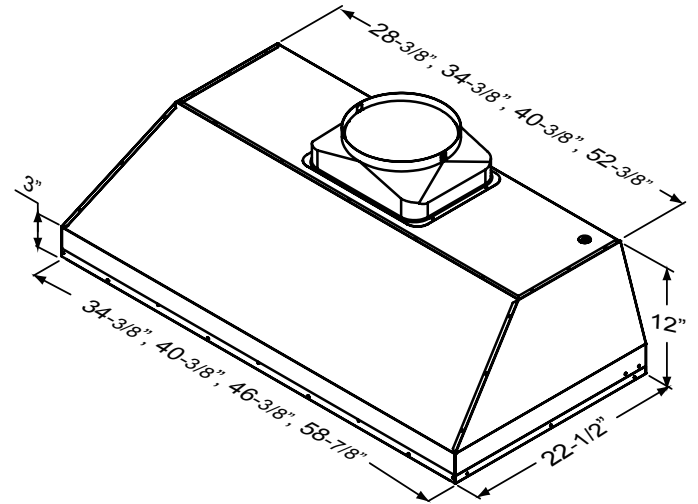

PRO

SPRUCE

OUTDOOR INSERT

The Spruce outdoor insert is a one-piece liner that can be installed in wall or island applications. Spruce includes corrosion-resistant 304-grade stainless steel and powerful 1,200 CFM internal blowers to handle the

most intense grilling. Featuring three-speed metallic knob controls and directional halogen lighting with pro baffle filters that enhance airflow.

**ZEPHYR**

ZEPHYRONLINE.COM

FRONT

TOP

BACK

MODEL	AK9834AS	AK9840AS	AK9846AS	AK9858AS
Stainless Steel				
<b>Size</b>	36" (34-3/8" x 22-1/2")	42" (40-3/8" x 22-1/2")	48" (46-3/8" x 22-1/2")	60" (58-7/8" x 22-1/2")
<b>Blower CFM (Min. - Max.)</b>	450 - 1,200	450 - 1,200	450 - 1,200	450 - 1,200
<b>Sones (Min. - Max.)</b>	3.5 - 9	3.5 - 9	3.5 - 9	3.5 - 9
<b>FEATURES</b>				
<b>Controls</b>	Metallic Knob	Metallic Knob	Metallic Knob	Metallic Knob
<b>Speed Levels</b>	3	3	3	3
<b>Directional Lighting</b>	Halogen, 35W x4	Halogen, 35W x4	Halogen, 35W x4	Halogen, 35W x4
<b>Dual-Level Lighting</b>	Yes	Yes	Yes	Yes
<b>Filters</b>	Pro Baffle x2	Pro Baffle x2	Pro Baffle x3	Pro Baffle x3
<b>Recirculating Option</b>	No	No	No	No
<b>High Quality Stainless Steel</b>	304S	304S	304S	304S
<b>Removable Grease Tray</b>	Yes	Yes	Yes	Yes
<b>DUCT SPECIFICATIONS</b>				
<b>Vertical Internal Blower</b>	10" Round	10" Round	10" Round	10" Round
<b>Horizontal Internal Blower</b>	NA	NA	NA	NA
<b>AC POWER</b>	120V, 60Hz at Max. 6.5A	120V, 60Hz at Max. 6.5A	120V, 60Hz at Max. 6.5A	120V, 60Hz at Max. 6.5A
<b>OPTIONAL ACCESSORIES</b>				
<b>Bloom™ GU10 LED</b>	ZOB0040	ZOB0040	ZOB0040	ZOB0040
<b>MOUNTING HEIGHT RANGE*</b>	30" - 36"	30" - 36"	30" - 36"	30" - 36"
<b>WARRANTY</b>	3 years parts, 1 year labor	3 years parts, 1 year labor	3 years parts, 1 year labor	3 years parts, 1 year labor

\*Mounting height refers to distance between top of a 36" tall cooking surface and bottom of hood.