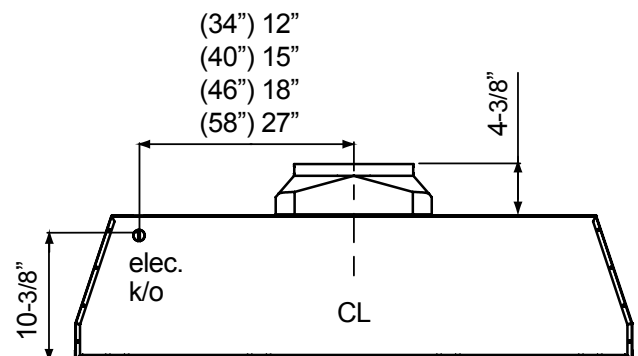

most intense grilling. Featuring three-speed metallic knob controls and directional halogen lighting with pro baffle filters that enhance airflow.

**ZEPHYR**

ZEPHYRONLINE.COM

FRONT

TOP

BACK

MODEL	AK9834AS	AK9840AS	AK9846AS	AK9858AS
Stainless Steel				
<b>Size</b>	36" (34-3/8" x 22-1/2")	42" (40-3/8" x 22-1/2")	48" (46-3/8" x 22-1/2")	60" (58-7/8" x 22-1/2")
<b>Blower CFM (Min. - Max.)</b>	450 - 1,200	450 - 1,200	450 - 1,200	450 - 1,200
<b>Sones (Min. - Max.)</b>	3.5 - 9	3.5 - 9	3.5 - 9	3.5 - 9
<b>FEATURES</b>				
<b>Controls</b>	Metallic Knob	Metallic Knob	Metallic Knob	Metallic Knob
<b>Speed Levels</b>	3	3	3	3
<b>Directional Lighting</b>	Halogen, 35W x4	Halogen, 35W x4	Halogen, 35W x4	Halogen, 35W x4
<b>Dual-Level Lighting</b>	Yes	Yes	Yes	Yes
<b>Filters</b>	Pro Baffle x2	Pro Baffle x2	Pro Baffle x3	Pro Baffle x3
<b>Recirculating Option</b>	No	No	No	No
<b>High Quality Stainless Steel</b>	304S	304S	304S	304S
<b>Removable Grease Tray</b>	Yes	Yes	Yes	Yes
<b>DUCT SPECIFICATIONS</b>				
<b>Vertical Internal Blower</b>	10" Round	10" Round	10" Round	10" Round
<b>Horizontal Internal Blower</b>	NA	NA	NA	NA
<b>AC POWER</b>	120V, 60Hz at Max. 6.5A	120V, 60Hz at Max. 6.5A	120V, 60Hz at Max. 6.5A	120V, 60Hz at Max. 6.5A
<b>OPTIONAL ACCESSORIES</b>				
<b>Bloom™ GU10 LED</b>	ZOB0040	ZOB0040	ZOB0040	ZOB0040
<b>MOUNTING HEIGHT RANGE*</b>	30" - 36"	30" - 36"	30" - 36"	30" - 36"
<b>WARRANTY</b>	3 years parts, 1 year labor	3 years parts, 1 year labor	3 years parts, 1 year labor	3 years parts, 1 year labor

\*Mounting height refers to distance between top of a 36" tall cooking surface and bottom of hood.