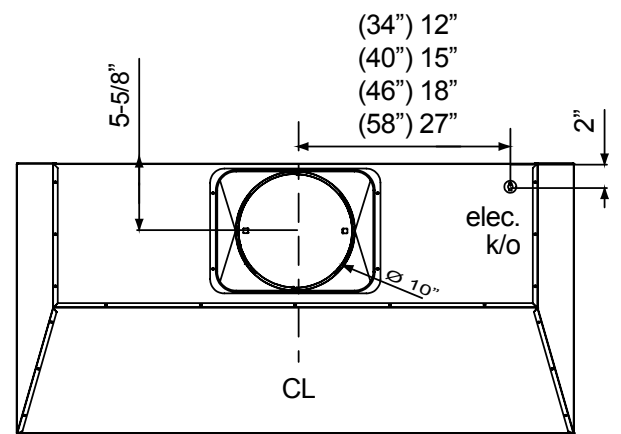

PRO

SPRUCE

OUTDOOR INSERT

The Spruce outdoor insert is a one-piece liner that can be installed in wall or island applications. Spruce includes corrosion-resistant 304-grade stainless steel and powerful 1,200 CFM internal blowers to handle the

most intense grilling. Featuring three-speed metallic knob controls and directional halogen lighting with pro baffle filters that enhance airflow.

**ZEPHYR**

ZEPHYRONLINE.COM

FRONT

TOP

BACK

MODEL	AK9834AS	AK9840AS	AK9846AS	AK9858AS
Stainless Steel				
<b>Size</b>	36" (34-3/8" x 22-1/2")	42" (40-3/8" x 22-1/2")	48" (46-3/8" x 22-1/2")	60" (58-7/8" x 22-1/2")
<b>Blower CFM (Min. - Max.)</b>	450 - 1,200	450 - 1,200	450 - 1,200	450 - 1,200
<b>Sones (Min. - Max.)</b>	3.5 - 9	3.5 - 9	3.5 - 9	3.5 - 9
<b>FEATURES</b>				
<b>Controls</b>	Metallic Knob	Metallic Knob	Metallic Knob	Metallic Knob
<b>Speed Levels</b>	3	3	3	3
<b>Directional Lighting</b>	Halogen, 35W x4	Halogen, 35W x4	Halogen, 35W x4	Halogen, 35W x4
<b>Dual-Level Lighting</b>	Yes	Yes	Yes	Yes
<b>Filters</b>	Pro Baffle x2	Pro Baffle x2	Pro Baffle x3	Pro Baffle x3
<b>Recirculating Option</b>	No	No	No	No
<b>High Quality Stainless Steel</b>	304S	304S	304S	304S
<b>Removable Grease Tray</b>	Yes	Yes	Yes	Yes
<b>DUCT SPECIFICATIONS</b>				
<b>Vertical Internal Blower</b>	10" Round	10" Round	10" Round	10" Round
<b>Horizontal Internal Blower</b>	NA	NA	NA	NA
<b>AC POWER</b>	120V, 60Hz at Max. 6.5A	120V, 60Hz at Max. 6.5A	120V, 60Hz at Max. 6.5A	120V, 60Hz at Max. 6.5A
<b>OPTIONAL ACCESSORIES</b>				
<b>Bloom™ GU10 LED</b>	ZOB0040	ZOB0040	ZOB0040	ZOB0040
<b>MOUNTING HEIGHT RANGE*</b>	30" - 36"	30" - 36"	30" - 36"	30" - 36"
<b>WARRANTY</b>	3 years parts, 1 year labor	3 years parts, 1 year labor	3 years parts, 1 year labor	3 years parts, 1 year labor

\*Mounting height refers to distance between top of a 36" tall cooking surface and bottom of hood.