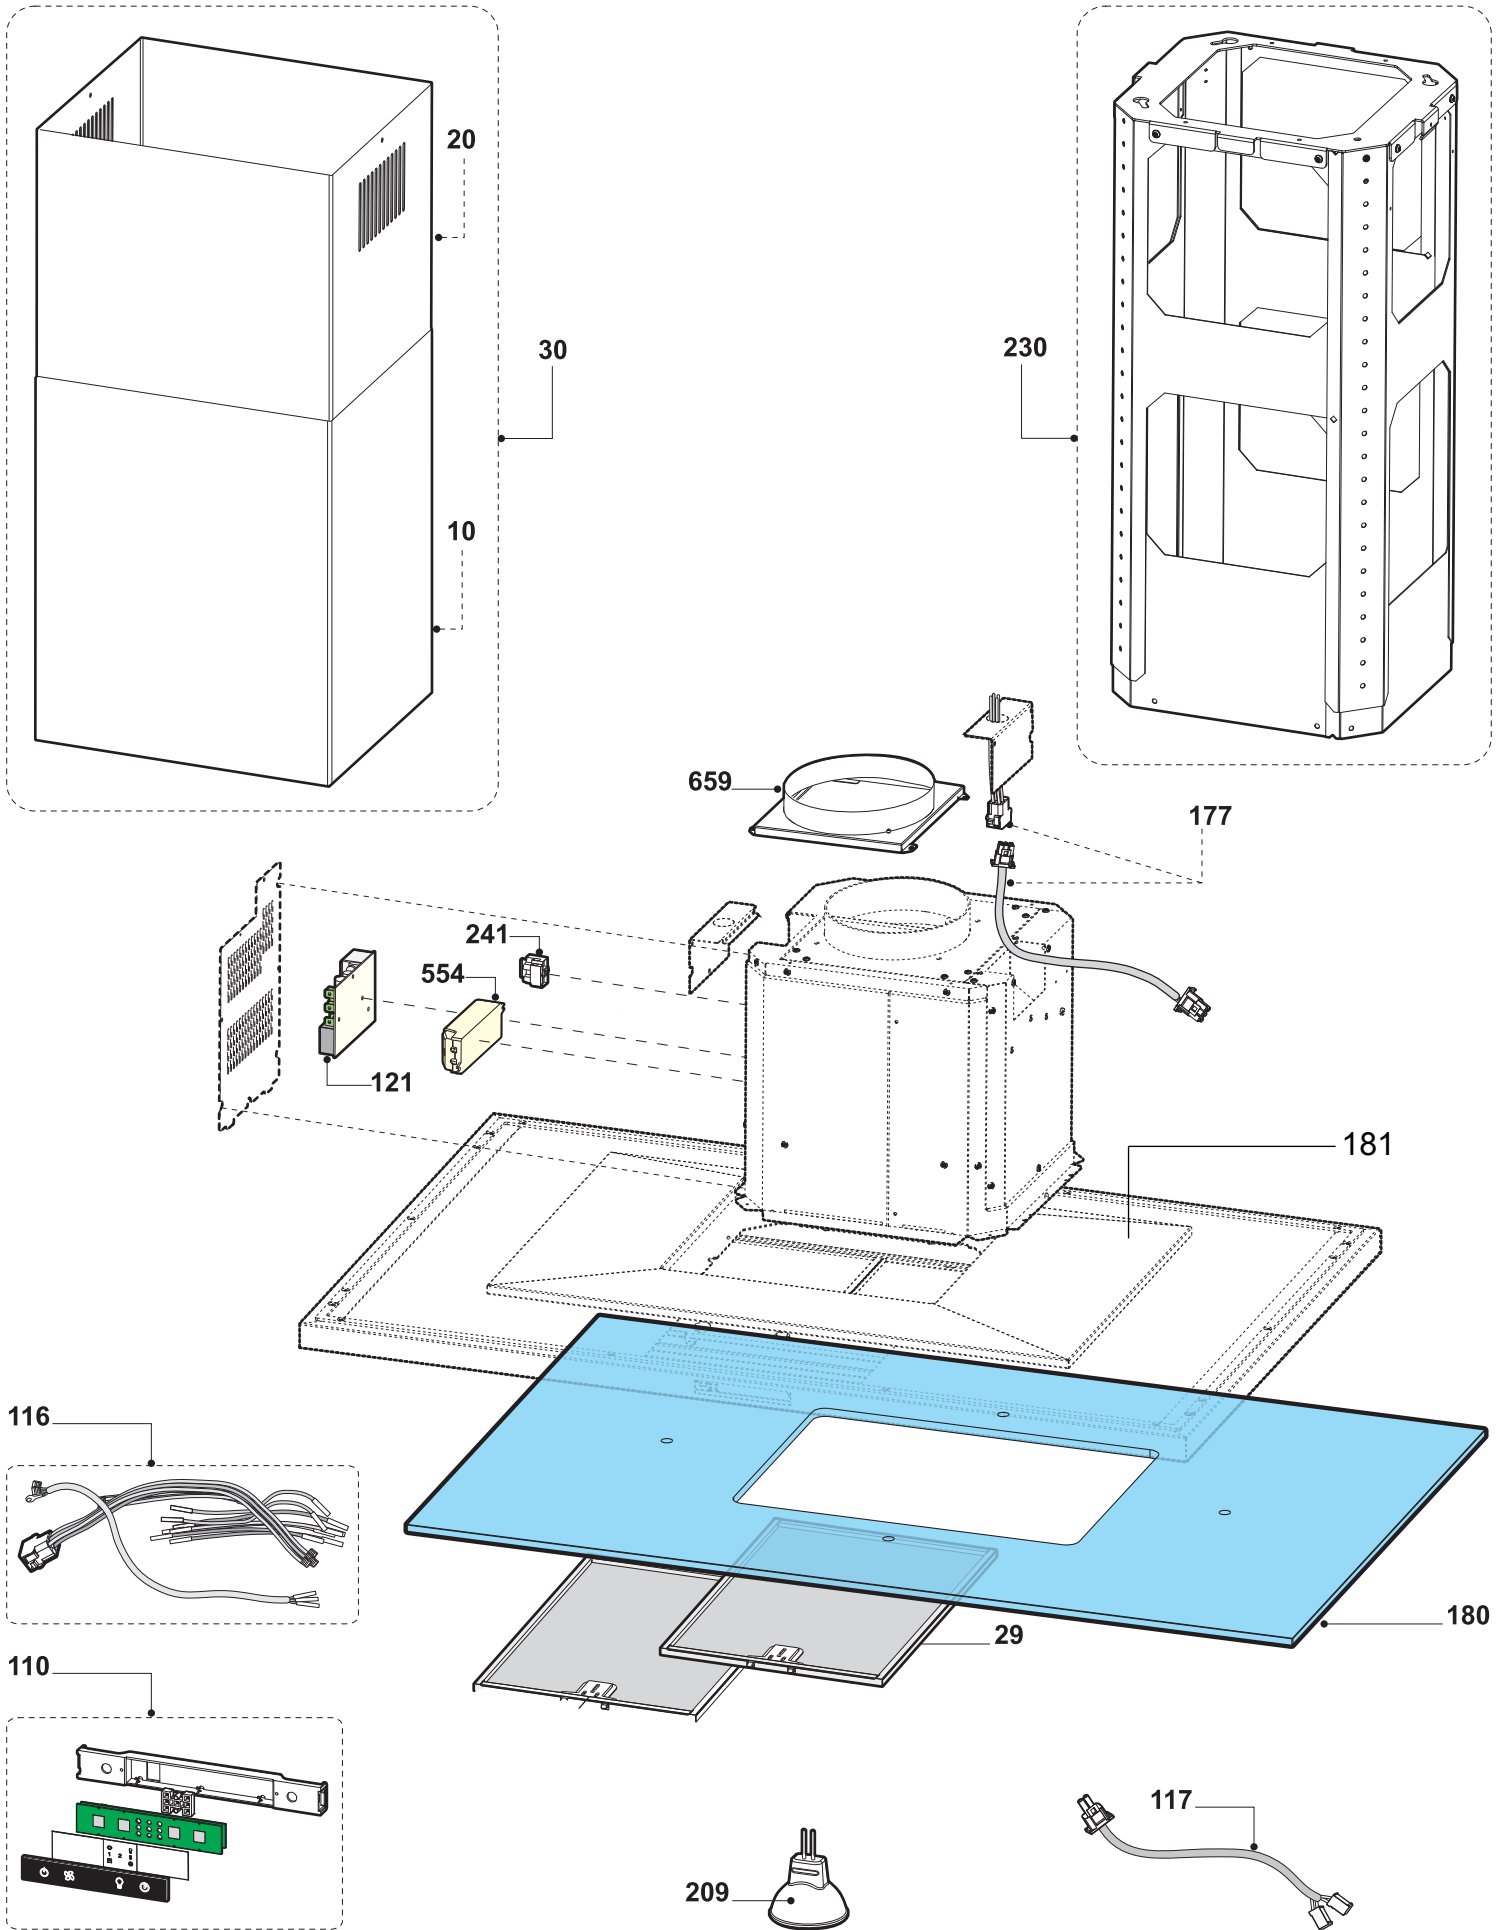

Layers Island

Layers Island

ALL-M90A(B,W)X, ALL-E42A(B,W)X

Ref #	Zephyr #	Description	Per Hood
10	50050077	Duct Cover, Lower	1
20	50050078	Duct Cover, Upper	1
29	50200033	Filter, Metal Mesh	2
30	50050079	Duct Cover, Set	1
110	11000047	Switch Assembly	1
116	11030048	Wiring, Internal	1
117	11030049	Wiring, Lights	1
121	11010037	Control Board	1
177	11030050	Remote Blower Wiring w/Box	1
180	50300063	Canopy (White, 36")	1
180	50300064	Canopy (Black, 36")	1
180	50300067	Canopy (White, 42")	1
180	50300068	Canopy (Black, 42")	1
181	50300076	Canopy, Upper, Stainless	1
209	Z0B-0030	Halogen Bulb, GU4, 20w	2
230	54110053	Support Structure	1
241	12170001	Fuse and Fuse Box	1
321	05000062	Hardware Packet	1
554	12110015	Transformer	1
659	54050068	Motor Flange	1