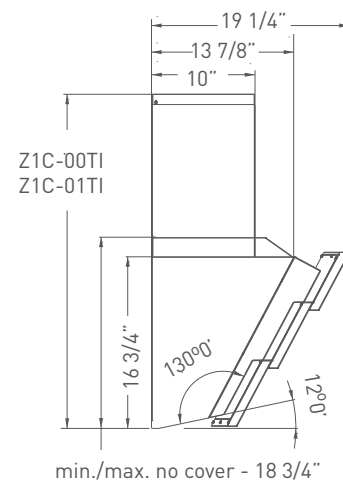

ARC COLLECTION

TILT WALL

MODEL

ATI-M90ABX	36"
ATI-M90ASX	36"

FEATURES

Controls	Memory Touch Glass
Speed Levels	3
Auto Delay-Off	Yes
CleanAir Function	Yes
Remote Control	Yes, RF
Lighting	Halogen, 20W x 2
Tri-Level Lighting	Yes
Filters	Decorative Mesh x 1
Recirculating	Yes
Duct Cover Extension	Yes

*PERFORMANCE

Internal Blower - CBI-290A	290 CFM, 3.2 Sones Max.
Internal Blower - CBI-600A	600 CFM, 6 Sones Max.
In-Line Blower - PBN-1000A	1000 CFM, Sones NA
External Blower - CBE-1000	1000 CFM, Sones NA

AC INPUT

120V - 60Hz

**AC POWER

Hood Only Max. 40W, 0.33 Amps

MOUNTING HEIGHTS

Height from the cooking surface Min. 22" - Max. 32"

HOOD HEIGHTS

Standard (No Cover) 18 3/4"

Short Kit - Z1C-00TI

Minimum	35"
Maximum	52"

Long Kit - Z1C-01TI

Minimum	51"
Maximum	85"

DUCT SPECIFICATIONS

Vertical - Internal	6"
Horizontal - Internal	6"
Vertical/Horizontal - In-Line/External	10" to 8"***

OPTIONAL ACCESSORIES

Recirculating Kit	ZRC-00HZ
Duct Cover Extension Kit, Short (8' - 9' ceiling)	Z1C-00TI
Duct Cover Extension Kit, Long (9' - 10' ceiling)	Z1C-01TI

*Requires purchase of Zephyr blower, sold separately. **AC power listed above is for hood with lights only. See blower specs on our website for more AC power details. ***10" round duct connects to external and in-line blower. Must transition from 10" to 8" before duct passes through ceiling. A 10" to 8" adapter is included with the external and in-line blowers.

Side