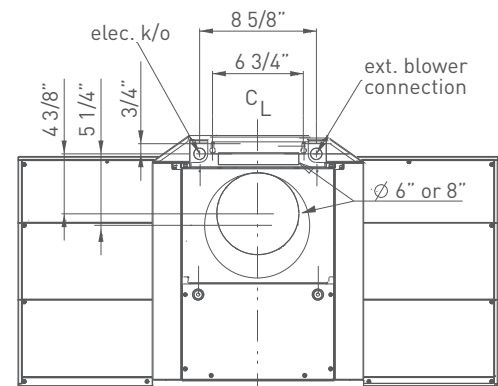

ARC COLLECTION

TILT WALL

MODEL

ATI-M90ABX	36"
ATI-M90ASX	36"

FEATURES

Controls	Memory Touch Glass
Speed Levels	3
Auto Delay-Off	Yes
CleanAir Function	Yes
Remote Control	Yes, RF
Lighting	Halogen, 20W x 2
Tri-Level Lighting	Yes
Filters	Decorative Mesh x 1
Recirculating	Yes
Duct Cover Extension	Yes

*PERFORMANCE

Internal Blower - CBI-290A	290 CFM, 3.2 Sones Max.
Internal Blower - CBI-600A	600 CFM, 6 Sones Max.
In-Line Blower - PBN-1000A	1000 CFM, Sones NA
External Blower - CBE-1000	1000 CFM, Sones NA

AC INPUT

120V - 60Hz

**AC POWER

Hood Only Max. 40W, 0.33 Amps

MOUNTING HEIGHTS

Height from the cooking surface Min. 22" - Max. 32"

HOOD HEIGHTS

Standard (No Cover) 18 3/4"

Short Kit - Z1C-00TI

Minimum	35"
Maximum	52"

Long Kit - Z1C-01TI

Minimum	51"
Maximum	85"

DUCT SPECIFICATIONS

Vertical - Internal	6"
Horizontal - Internal	6"
Vertical/Horizontal - In-Line/External	10" to 8"***

OPTIONAL ACCESSORIES

Recirculating Kit	ZRC-00HZ
Duct Cover Extension Kit, Short (8' - 9' ceiling)	Z1C-00TI
Duct Cover Extension Kit, Long (9' - 10' ceiling)	Z1C-01TI

*Requires purchase of Zephyr blower, sold separately. **AC power listed above is for hood with lights only. See blower specs on our website for more AC power details. ***10" round duct connects to external and in-line blower. Must transition from 10" to 8" before duct passes through ceiling. A 10" to 8" adapter is included with the external and in-line blowers.

Back