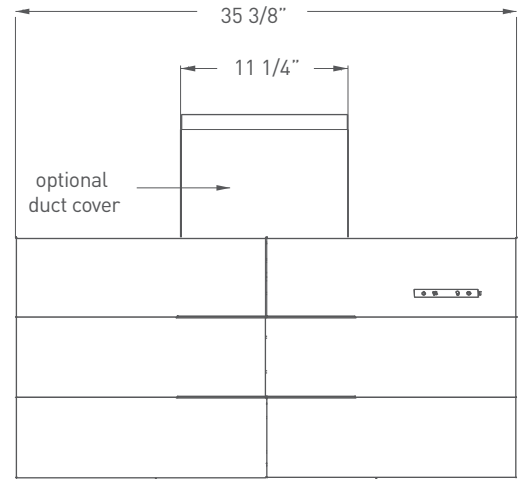

ARC COLLECTION

TILT WALL

MODEL

ATI-M90ABX	36"
ATI-M90ASX	36"

FEATURES

Controls	Memory Touch Glass
Speed Levels	3
Auto Delay-Off	Yes
CleanAir Function	Yes
Remote Control	Yes, RF
Lighting	Halogen, 20W x 2
Tri-Level Lighting	Yes
Filters	Decorative Mesh x 1
Recirculating	Yes
Duct Cover Extension	Yes

*PERFORMANCE

Internal Blower - CBI-290A	290 CFM, 3.2 Sones Max.
Internal Blower - CBI-600A	600 CFM, 6 Sones Max.
In-Line Blower - PBN-1000A	1000 CFM, Sones NA
External Blower - CBE-1000	1000 CFM, Sones NA

AC INPUT

120V - 60Hz

**AC POWER

Hood Only Max. 40W, 0.33 Amps

MOUNTING HEIGHTS

Height from the cooking surface Min. 22" - Max. 32"

HOOD HEIGHTS

Standard (No Cover) 18 3/4"

Short Kit - Z1C-00TI

Minimum	35"
Maximum	52"

Long Kit - Z1C-01TI

Minimum	51"
Maximum	85"

DUCT SPECIFICATIONS

Vertical - Internal	6"
Horizontal - Internal	6"
Vertical/Horizontal - In-Line/External	10" to 8"***

OPTIONAL ACCESSORIES

Recirculating Kit	ZRC-00HZ
Duct Cover Extension Kit, Short (8' - 9' ceiling)	Z1C-00TI
Duct Cover Extension Kit, Long (9' - 10' ceiling)	Z1C-01TI

*Requires purchase of Zephyr blower, sold separately. **AC power listed above is for hood with lights only. See blower specs on our website for more AC power details. ***10" round duct connects to external and in-line blower. Must transition from 10" to 8" before duct passes through ceiling. A 10" to 8" adapter is included with the external and in-line blowers.

Front