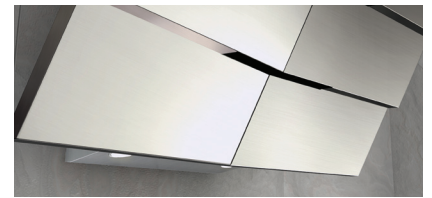

ARC COLLECTION

TILT

A contemporary sculpture for the kitchen, Tilt's sextet of subtly angled panels meet in a layered array to form a hinged range-hood canopy like no other. An upwardly mobile front panel lifts for convenient blower access without heavy lifting whenever cleaning or service are required. Dual halogen lamps provide the perfect accent to this powerful wall-mounted statement, clad in your choice of all-stainless steel or stainless underscored with a sleek, black powder coat.

ATI-M90ABX
ATI-M90ASX

| SIZE | NET WIDTH | COLOR |
|------|-----------|-----------------------|
| 36" | 35 3/8" | Stainless Steel/Black |
| 36" | 35 3/8" | Stainless Steel |

ARC > ZEPHYR
COLLECTION

RF Remote Control