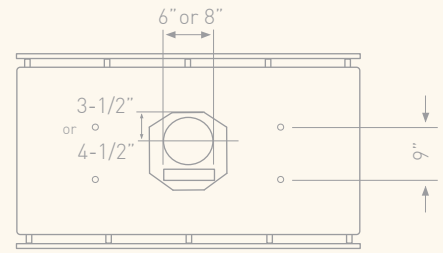

Optional Wireless
RF Remote Control

ZEPHYR
CHENG COLLECTION
for every home

CHENG COLLECTION

TRAPEZE ISLAND

MODEL	
CTP-E48BSX	48"
CTP-E54BSX	54"
CTP-E60BSX	60"
PERFORMANCE*	
Internal Blower - CBI-290A	200 - 290 CFM, 1.4 - 3.2 Sones
Internal Blower - CBI- 600A	240 - 600 CFM, 1.8 - 6 Sones
In-Line Blower - PBN-1000A	500 - 1000 CFM, Sones NA
External Blower - CBE-1000	500 - 1000 CFM, Sones NA
* Requires purchase of Zephyr blower, sold separately.	
COLOR	Stainless Steel
FEATURES	
Controls	Electronic Touch
Speed Levels	3
Lighting	Bloom™ HD LED (4)
Dual-Level Lighting	Yes
Filters	Professional Baffle
Recirculating	No
Duct Cover Extension	Yes, Up to 12' Ceiling
DUCT SPECIFICATIONS	
Vertical - Internal	6"
Horizontal - Internal	NA
Vertical - External	8" - 10"*
Horizontal - External	NA
AC POWER**	120V, 60Hz at Max 0.2A
OPTIONAL ACCESSORIES	
Extension Kit (Up to a 12' Ceiling)	Z1C-00TP
Wireless Remote Control	14000005
MOUNTING HEIGHT	26" - 36"
WARRANTY	3 Years Parts, 1 Year Labor

Top

Side

Front

* 10" round duct connects to external and in-line blower. Must transition from 10" to 8" before duct passes through ceiling. A 10" to 8" adapter is included with the external and in-line blowers.
 ** AC power listed above is for hood with lights only. For blower specifications please refer to the blower spec sheet.

*Mounting height refers to distance between top of a 36" tall cooking surface and bottom of hood.

Specifications subject to change, check zephyronline.com for up to date information.