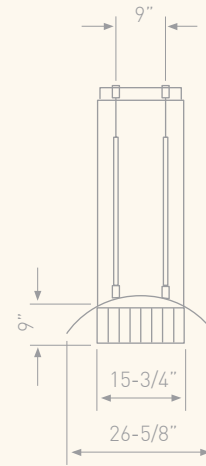

Optional Wireless
RF Remote Control

ZEPHYR
CHENG COLLECTION
for every home

CHENG COLLECTION

TRAPEZE ISLAND

MODEL	
CTP-E48BSX	48"
CTP-E54BSX	54"
CTP-E60BSX	60"
PERFORMANCE*	
Internal Blower - CBI-290A	200 - 290 CFM, 1.4 - 3.2 Sones
Internal Blower - CBI- 600A	240 - 600 CFM, 1.8 - 6 Sones
In-Line Blower - PBN-1000A	500 - 1000 CFM, Sones NA
External Blower - CBE-1000	500 - 1000 CFM, Sones NA
* Requires purchase of Zephyr blower, sold separately.	
COLOR	Stainless Steel
FEATURES	
Controls	Electronic Touch
Speed Levels	3
Lighting	Bloom™ HD LED (4)
Dual-Level Lighting	Yes
Filters	Professional Baffle
Recirculating	No
Duct Cover Extension	Yes, Up to 12' Ceiling
DUCT SPECIFICATIONS	
Vertical - Internal	6"
Horizontal - Internal	NA
Vertical - External	8" - 10"*
Horizontal - External	NA
AC POWER**	120V, 60Hz at Max 0.2A
OPTIONAL ACCESSORIES	
Extension Kit (Up to a 12' Ceiling)	Z1C-00TP
Wireless Remote Control	14000005
MOUNTING HEIGHT	26" - 36"
WARRANTY	3 Years Parts, 1 Year Labor

Top

Side

Front

* 10" round duct connects to external and in-line blower. Must transition from 10" to 8" before duct passes through ceiling. A 10" to 8" adapter is included with the external and in-line blowers.
 ** AC power listed above is for hood with lights only. For blower specifications please refer to the blower spec sheet.

*Mounting height refers to distance between top of a 36" tall cooking surface and bottom of hood.

Specifications subject to change, check zephyronline.com for up to date information.