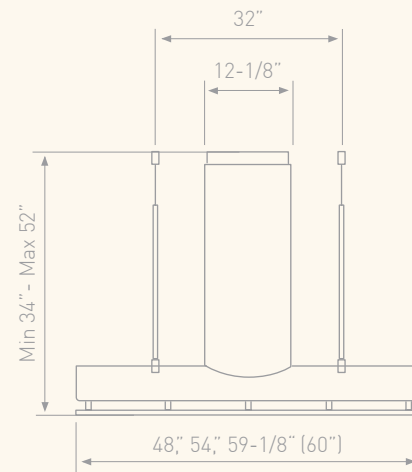

Optional Wireless
RF Remote Control

ZEPHYR
CHENG COLLECTION
for every home

CHENG COLLECTION

TRAPEZE ISLAND

MODEL	
CTP-E48BSX	48"
CTP-E54BSX	54"
CTP-E60BSX	60"
PERFORMANCE*	
Internal Blower - CBI-290A	200 - 290 CFM, 1.4 - 3.2 Sones
Internal Blower - CBI- 600A	240 - 600 CFM, 1.8 - 6 Sones
In-Line Blower - PBN-1000A	500 - 1000 CFM, Sones NA
External Blower - CBE-1000	500 - 1000 CFM, Sones NA
* Requires purchase of Zephyr blower, sold separately.	
COLOR	Stainless Steel
FEATURES	
Controls	Electronic Touch
Speed Levels	3
Lighting	Bloom™ HD LED (4)
Dual-Level Lighting	Yes
Filters	Professional Baffle
Recirculating	No
Duct Cover Extension	Yes, Up to 12' Ceiling
DUCT SPECIFICATIONS	
Vertical - Internal	6"
Horizontal - Internal	NA
Vertical - External	8" - 10"*
Horizontal - External	NA
AC POWER**	120V, 60Hz at Max 0.2A
OPTIONAL ACCESSORIES	
Extension Kit (Up to a 12' Ceiling)	Z1C-00TP
Wireless Remote Control	14000005
MOUNTING HEIGHT	26" - 36"
WARRANTY	3 Years Parts, 1 Year Labor

Top

Side

Front

* 10" round duct connects to external and in-line blower. Must transition from 10" to 8" before duct passes through ceiling. A 10" to 8" adapter is included with the external and in-line blowers.
 ** AC power listed above is for hood with lights only. For blower specifications please refer to the blower spec sheet.

CEILING HEIGHT	8'	8.5'	9'	9.5'	10'	10.5'	11'	12'
STANDARD DUCT COVER MOUNTING HEIGHT*	NA	26"-26"	26"-32"	26"-36"	32"-36"	NA	NA	NA
EXTENSION DUCT COVER MOUNTING HEIGHT*	NA	NA	NA	26"-30"	26"-36"	26"-36"	26"-36"	36"-36"

*Mounting height refers to distance between top of a 36" tall cooking surface and bottom of hood.

Specifications subject to change, check zephyronline.com for up to date information.