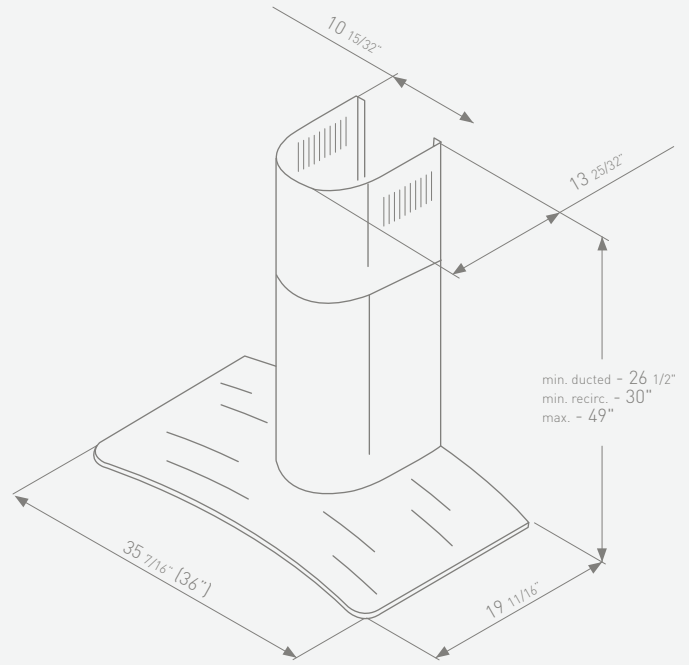

## MILANO G<sup>WALL</sup> MILANO S<sup>WALL</sup>

A wing-like stainless steel or glass arch defines the Deco-inspired design of the Milano S and Milano G. The stainless steel option provides a durable, minimalist touch while a glass canopy alternative lets natural light sift to the work surface below. Either way, expect uncompromised engineering—with features like high-performance blowers and touch sensitive controls—and, as always, maximum style.

## MILANO GLASS CANOPY AND STAINLESS CANOPY

WALL

MODEL	ZMI-M90G AND ZMI-M90S
<b>SIZE</b>	36"
<b>NET WIDTH</b>	35-7/16"
<b>PERFORMANCE</b>	
Internal Blower	715 CFM
Internal Blower Sones	6
<b>COLOR</b>	
Stainless Steel	SS w/ Glass Canopy, SS w/ SS Canopy
<b>FEATURES</b>	
Controls	Electronic Touch
Speed Levels	6
Delay Off	Yes
Lighting	Halogen, 50W x 2
Dual Level Lighting	Yes
Filters	Metal Mesh x 2
Recirculating	Yes
Duct Cover Extension	Yes, Up to 14' Ceiling
<b>DUCT SPECIFICATIONS</b>	
Internal Blower - Vertical	6"
Internal Blower - Horizontal	NA
<b>AC INPUT</b>	120V - 60Hz
<b>AC POWER</b>	Max. 450W at 4.0 Amps
<b>OPTIONAL ACCESSORIES</b>	
Recirculating Kit	ZRC-0040
Extension Kit (up to 14' ceiling)	Z1C-00MI

<b>Mounting Height (Ducted)</b>	Min. ceiling height 7'6". Hood mounted 28" above cooking surface; 64" from floor.	Max. ceiling height 10'1". Hood mounted 36" above cooking surface; 72" from floor.
<b>Mounting Height (Recirculating)</b>	Min. ceiling height 7'10". Hood mounted 28" above cooking surface; 64" from floor.	Max. ceiling height 10'1". Hood mounted 36" above cooking surface; 72" from floor.