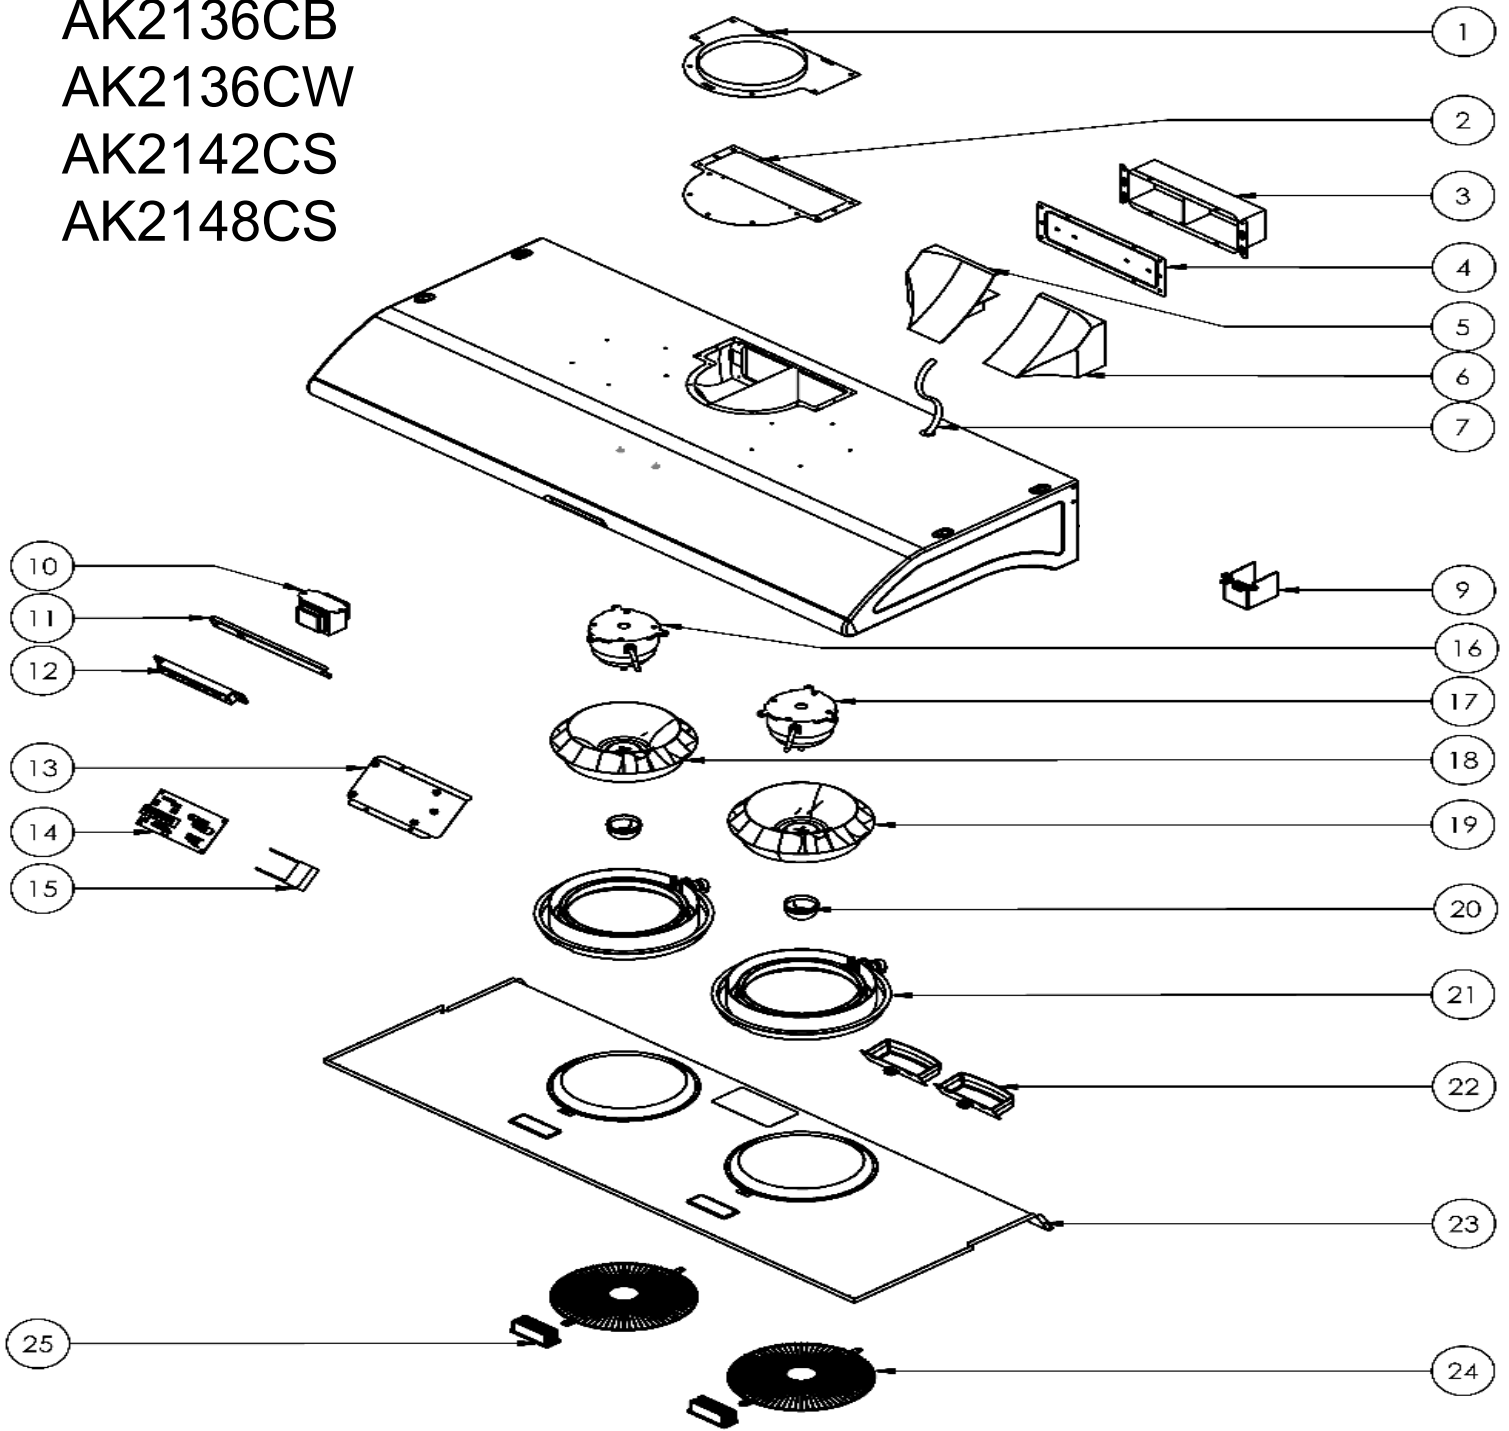

AK2100CS
AK2100CB
AK2100CW
AK2136CS
AK2136CB
AK2136CW
AK2142CS
AK2148CS

Ref #	Part #	Description	Qty.
1	54050065	7" Round Transition Adaptor w/ Collar	1
2	54050034	Rectangular Transition Adaptor	1
3	54050010	Rectangular Collar	1
4	52170081	Rectangular Cover Plate	1
5	56090020	Air Diverter Block, Left	1
6	56090021	Air Diverter Block, Right	1
7	11030015	Power Cord	1
8	50250028	Bull Nose, AK2100CS	1
8	50250029	Bull Nose, AK2100CB	1
8	50250030	Bull Nose, AK2100CW	1
8	50250031	Bull Nose, AK2136CS	1
8	50250032	Bull Nose, AK2136CB	1
8	50250033	Bull Nose, AK2136CW	1
8	50250034	Bull Nose, AK2142CS	1
8	50250035	Bull Nose, AK2148CS	1
9	54200011	Electrical Junction Box	1
10	12110022	Transformer	1
11	54140188	Switch Holding Bracket	1
12	11000144	Switch Assembly	1
13	54140296	Control Board Holding Bracket	1
14	11010120	Control Board	1
15	12050013	Capacitor	1
16	12120024	Motor, Left	1
17	12120026	Motor, Right	1
18	54250014	Blower Wheel, Left	1
19	54250015	Blower Wheel, Right	1
20	56140010	Blower Wheel Cap, Black	2
20	56140011	Blower Wheel Cap, White	2
21	56130025	Residue Pan	2
22	56160003	Residue Cup	2

23	50130152	Bottom Panel, AK2100CS	1
23	50130153	Bottom Panel, AK2100CB	1
23	50130154	Bottom Panel, AK2100CW	1
23	50130155	Bottom Panel, AK2136CS	1
23	50130156	Bottom Panel, AK2136CB	1
23	50130157	Bottom Panel, AK2136CW	1
23	50130158	Bottom Panel, AK2142CS	1
23	50130159	Bottom Panel, AK2148CS	1
24	50220024	Safety Grill, Stainless Steel	2
24	50220025	Safety Grill, Black	2
24	50220026	Safety Grill, White	2
25	Z0B0047	LumiLight LED, 6W, DC	2
26	05000148	Hardware Packet	1