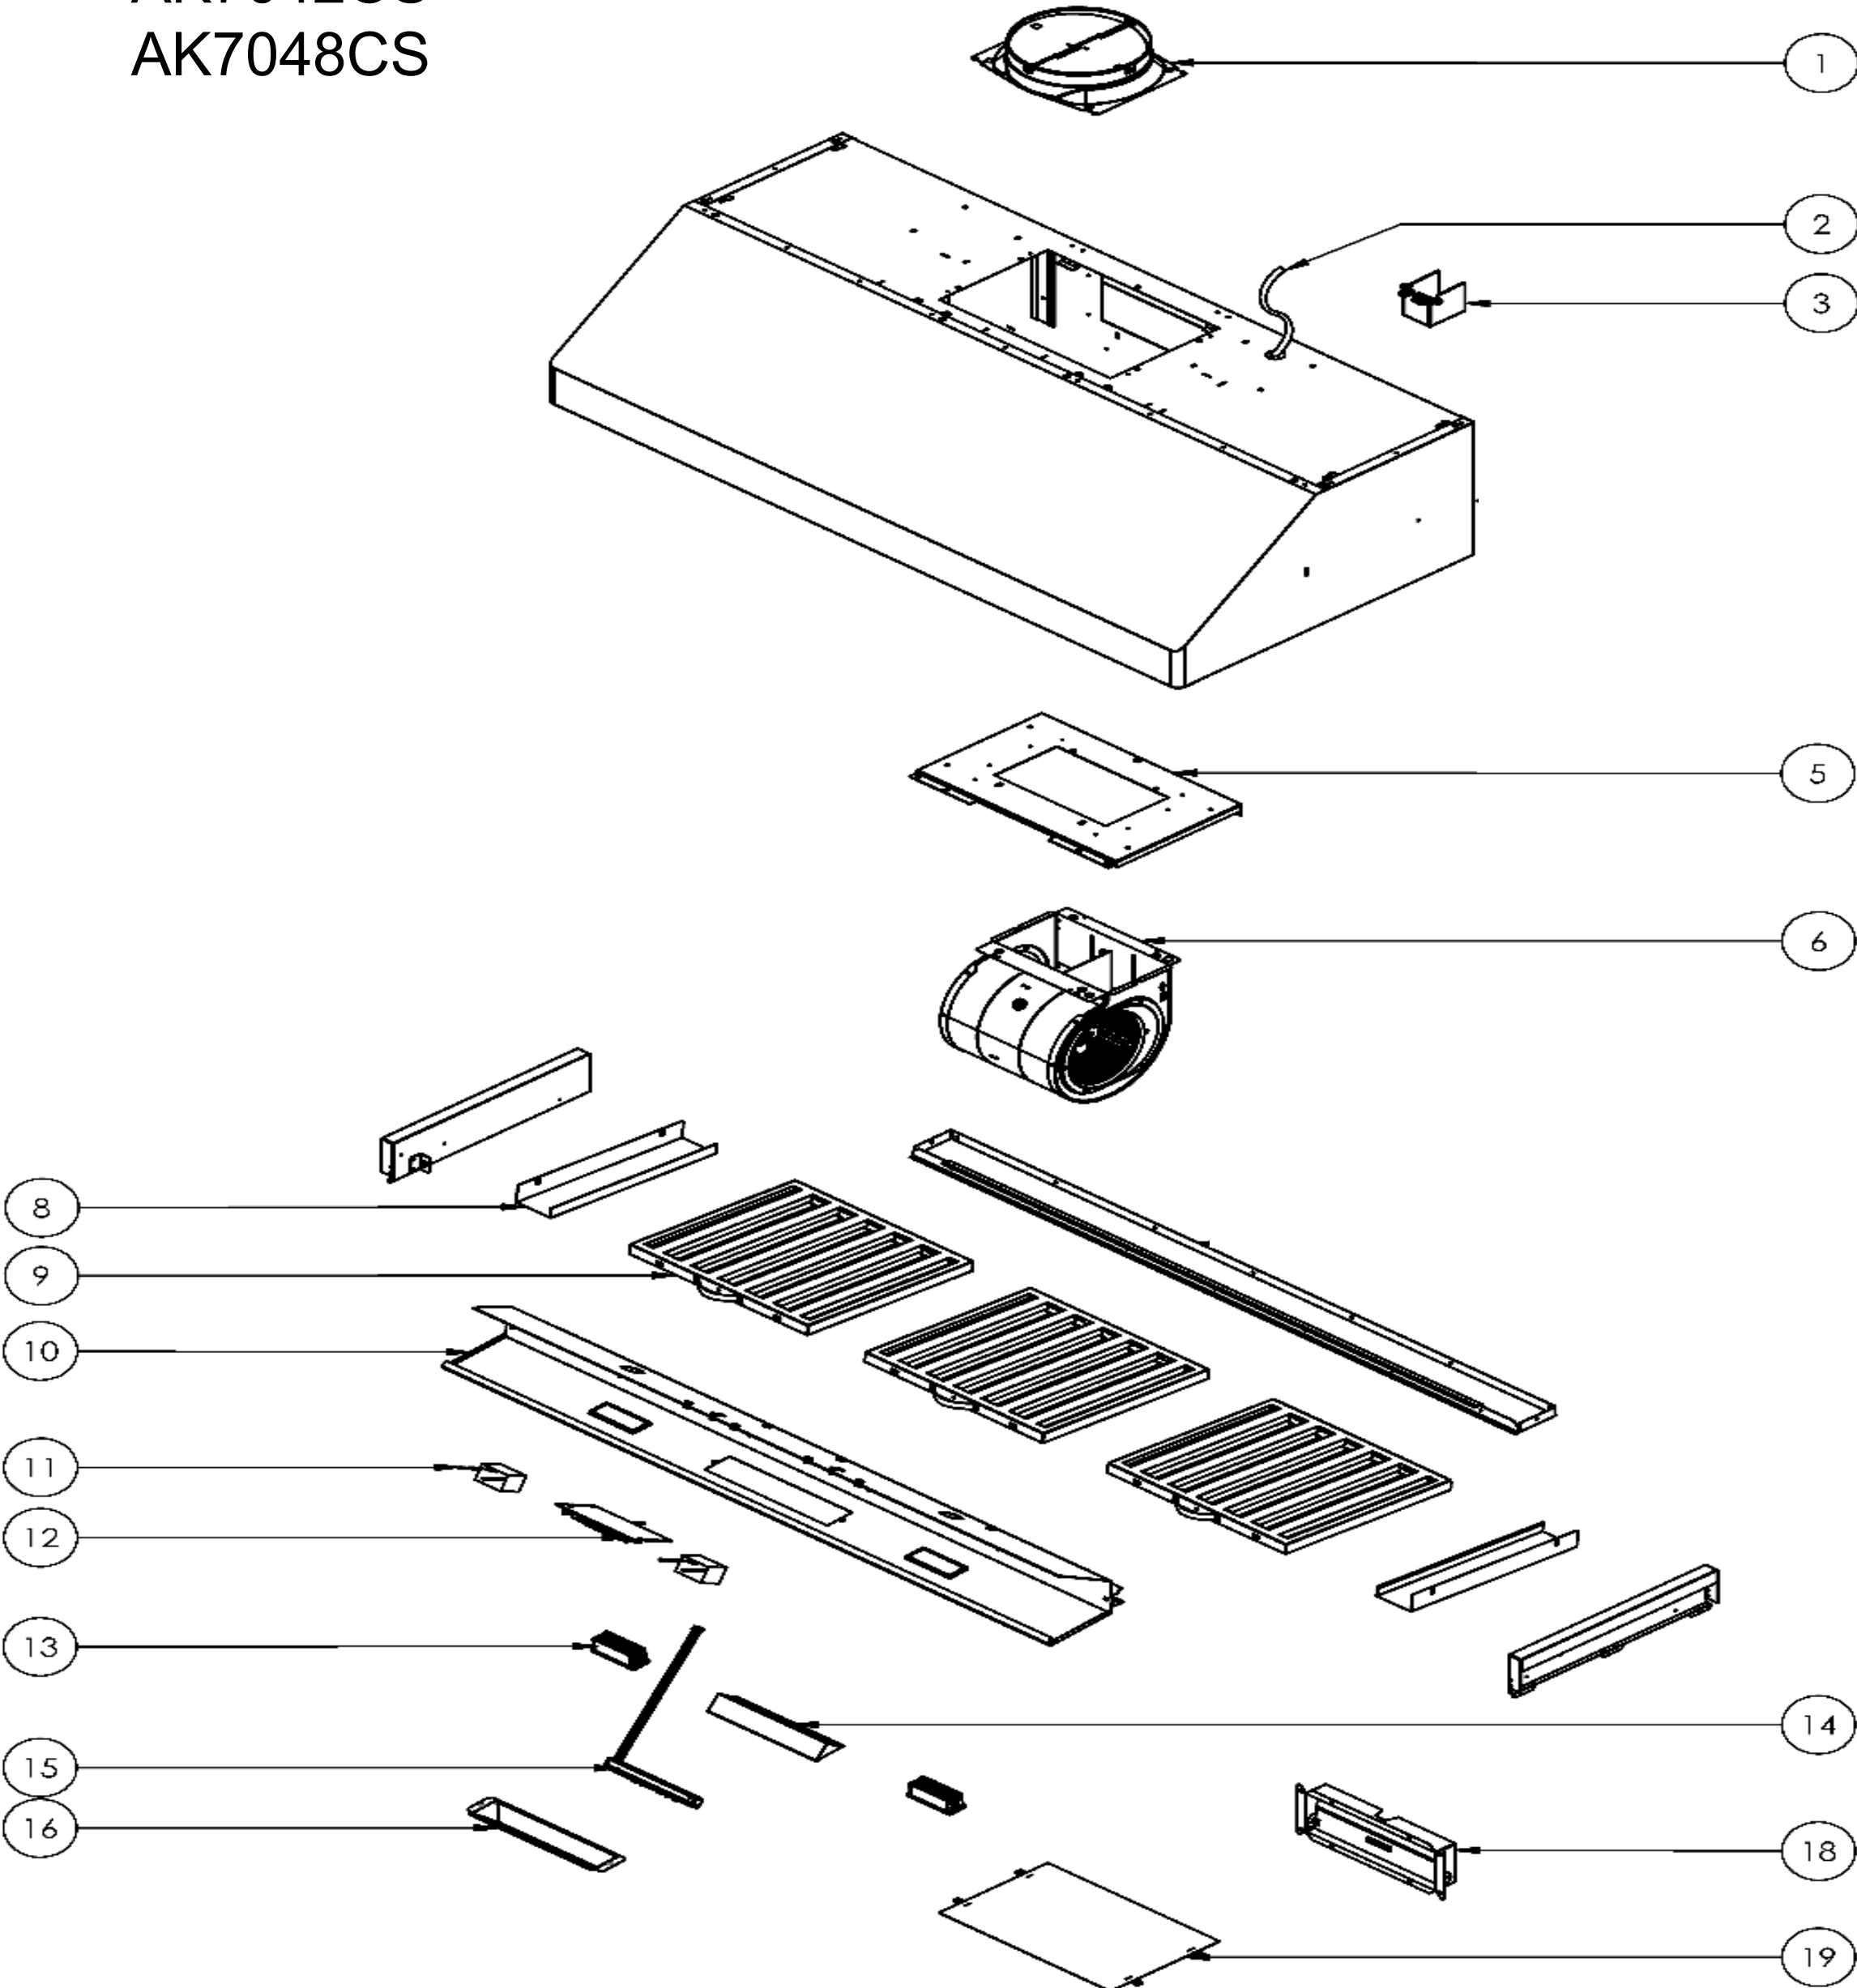

AK7000CS

AK7036CS

AK7042CS

AK7048CS

**AK7000CS, AK7036CS, AK7042CS, AK7048CS**

<b>Ref #</b>	<b>Part #</b>	<b>Description</b>	<b>Qty.</b>
<b>1</b>	54050078	Collar, 8in Round w/Damper	1
<b>2</b>	11030140	Electrical Cord	1
<b>3</b>	54200011	Electrical Junction Box	1
<b>5</b>	54190041	Single Internal Blower Plate	1
<b>6</b>	12120070	Blower	1
<b>8</b>	50120175	Side Panel, AK7000CS	2
<b>8</b>	50120176	Side Panel, AK7036CS	2
<b>8</b>	50120177	Side Panel, AK7042CS	2
<b>8</b>	50120178	Side Panel, AK7048CS	2
<b>9</b>	50210039	Pro Baffle Filter (48" x 3)	2
<b>10</b>	50110290	Light Panel, AK7000CS	1
<b>10</b>	50110291	Light Panel, AK7036CS	1
<b>10</b>	50110292	Light Panel, AK7042CS	1
<b>10</b>	50110293	Light Panel, AK7048CS	1
<b>11</b>	12050028	Capacitor	1
<b>12</b>	11010121	Main Control Board, AK7000CS	1
<b>12</b>	11010122	Main Control Board, 36", 42", 48"	1
<b>13</b>	Z0B0048	LumiLight LED, 6W, DC	2
<b>14</b>	54140301	Switch Holding Bracket	1
<b>15</b>	11000145	Switch Assembly	1
<b>16</b>	52170055	Switch Cover Plate	1
<b>17</b>	05000150	Hardware Packet	1
<b>18</b>	54060011	Rectangular Collar w/Damper	1
<b>19</b>	52170069	Top Cover Plate	1