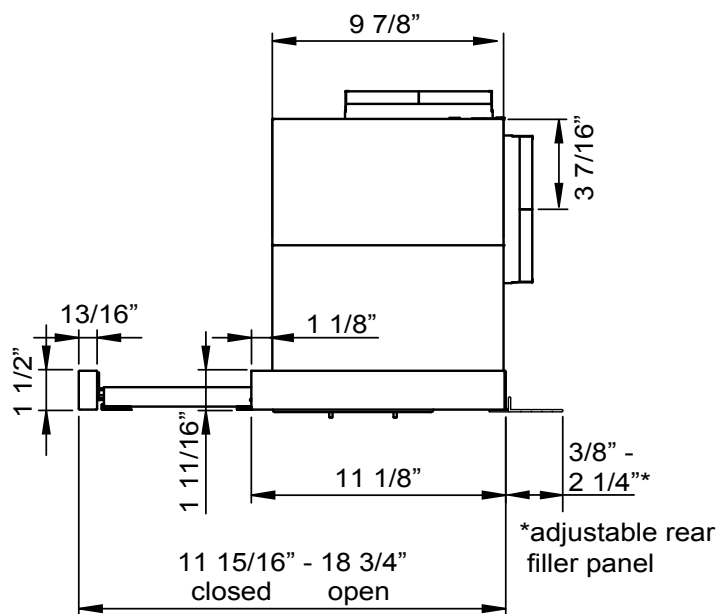

Tucked neatly out of sight within your cabinetry, Pisa is a minimal alternative to your typical under-cabinet range hood. Powered by the strength of a 500 CFM or 290 CFM blower, Pisa's low-profile body delivers stunning

design and quality performance. Its retractable visor helps in the capture of air and puts control at your fingertips. Pisa is perfect for kitchens that require a more discreet look.

SIDE