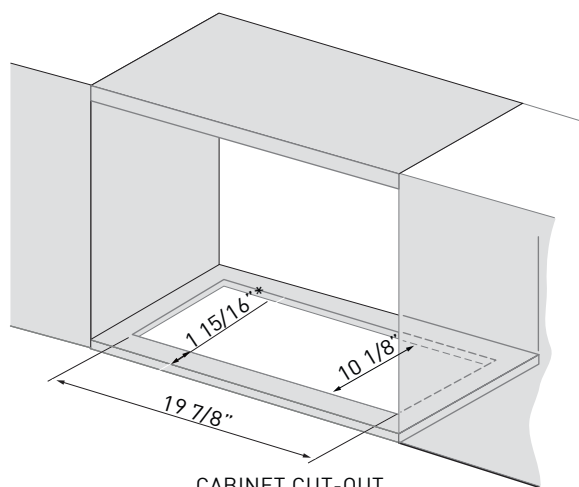

TOP

MODEL	ZPI-E24AG290 ZPI-E24AW290	ZPI-E24AG ZPI-E24AW	ZPI-E30AG290 ZPI-E30AW290	ZPI-E30AG ZPI-E30AW	ZPI-E36AG290	ZPI-E36AG
Stainless Steel trim* w/ Glass White trim* w/ Glass						
Size	24"	24"	30"	30"	36"	36"
Blower CFM (Min. - Max.)	180 - 290	230 - 500	180 - 290	230 - 500	180 - 290	230 - 500
Sones (Min. - Max.)	1.3 - 3.2	1.7 - 5.3	1.3 - 3.2	1.7 - 5.3	1.3 - 3.2	1.7 - 5.3
FEATURES						
Controls	Mechanical Slide	Mechanical Slide	Mechanical Slide	Mechanical Slide	Mechanical Slide	Mechanical Slide
Speed Levels	3	3	3	3	3	3
Auto Delay-Off	No	No	No	No	No	No
Lighting	Halogen, 50W x2	Halogen, 50W x2	Halogen, 50W x2	Halogen, 50W x2	Halogen, 50W x2	Halogen, 50W x2
Dual-Level Lighting	Yes	Yes	Yes	Yes	Yes	Yes
Filters	Aluminum Mesh x1	Aluminum Mesh x1	Aluminum Mesh x1	Aluminum Mesh x1	Aluminum Mesh x1	Aluminum Mesh x1
Recirculating Option	Yes	Yes	Yes	Yes	Yes	Yes
DUCT SPECIFICATIONS						
Vertical Internal Blower	6" Round	6" Round	6" Round	6" Round	6" Round	6" Round
Horizontal Internal Blower	6" Round	6" Round	6" Round	6" Round	6" Round	6" Round
AC POWER	120V, 60Hz at Max. 1.55A	120V, 60Hz at Max. 3.5A	120V, 60Hz at Max. 1.55A	120V, 60Hz at Max. 3.5A	120V, 60Hz at Max. 1.55A	120V, 60Hz at Max. 3.5A
OPTIONAL ACCESSORIES						
Recirculating Kit	ZRC-00PI	ZRC-00PI	ZRC-00PI	ZRC-00PI	ZRC-00PI	ZRC-00PI
Bloom™ GU10 LED	ZOB0040	ZOB0040	ZOB0040	ZOB0040	ZOB0040	ZOB0040
MOUNTING HEIGHT RANGE**	24" - 32"	24" - 32"	24" - 32"	24" - 32"	24" - 32"	24" - 32"
WARRANTY	3 years parts, 1 year labor	3 years parts, 1 year labor	3 years parts, 1 year labor	3 years parts, 1 year labor	3 years parts, 1 year labor	3 years parts, 1 year labor

*Refers to handle color. Body is painted gray.

**Mounting height refers to distance between top of a 36" tall cooking surface and bottom of hood.

*Measured from front of doors in a frameless cabinet
or front of cabinet bottom in a framed cabinet.