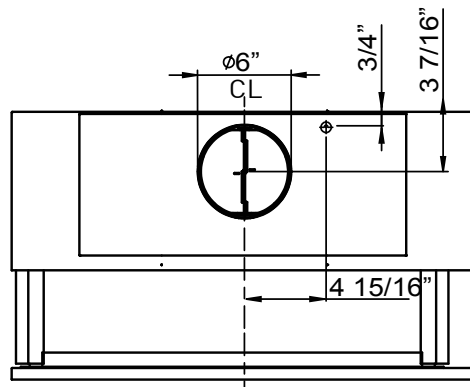

TOP

MODEL	ZPI-E24AG290 ZPI-E24AW290	ZPI-E24AG ZPI-E24AW	ZPI-E30AG290 ZPI-E30AW290	ZPI-E30AG ZPI-E30AW	ZPI-E36AG290	ZPI-E36AG
Stainless Steel trim* w/ Glass White trim* w/ Glass						
Size	24"	24"	30"	30"	36"	36"
Blower CFM (Min. - Max.)	180 - 290	230 - 500	180 - 290	230 - 500	180 - 290	230 - 500
Sones (Min. - Max.)	1.3 - 3.2	1.7 - 5.3	1.3 - 3.2	1.7 - 5.3	1.3 - 3.2	1.7 - 5.3
FEATURES						
Controls	Mechanical Slide	Mechanical Slide	Mechanical Slide	Mechanical Slide	Mechanical Slide	Mechanical Slide
Speed Levels	3	3	3	3	3	3
Auto Delay-Off	No	No	No	No	No	No
Lighting	Halogen, 50W x2	Halogen, 50W x2	Halogen, 50W x2	Halogen, 50W x2	Halogen, 50W x2	Halogen, 50W x2
Dual-Level Lighting	Yes	Yes	Yes	Yes	Yes	Yes
Filters	Aluminum Mesh x1	Aluminum Mesh x1	Aluminum Mesh x1	Aluminum Mesh x1	Aluminum Mesh x1	Aluminum Mesh x1
Recirculating Option	Yes	Yes	Yes	Yes	Yes	Yes
DUCT SPECIFICATIONS						
Vertical Internal Blower	6" Round	6" Round	6" Round	6" Round	6" Round	6" Round
Horizontal Internal Blower	6" Round	6" Round	6" Round	6" Round	6" Round	6" Round
AC POWER	120V, 60Hz at Max. 1.55A	120V, 60Hz at Max. 3.5A	120V, 60Hz at Max. 1.55A	120V, 60Hz at Max. 3.5A	120V, 60Hz at Max. 1.55A	120V, 60Hz at Max. 3.5A
OPTIONAL ACCESSORIES						
Recirculating Kit	ZRC-00PI	ZRC-00PI	ZRC-00PI	ZRC-00PI	ZRC-00PI	ZRC-00PI
Bloom™ GU10 LED	ZOB0040	ZOB0040	ZOB0040	ZOB0040	ZOB0040	ZOB0040
MOUNTING HEIGHT RANGE**	24" - 32"	24" - 32"	24" - 32"	24" - 32"	24" - 32"	24" - 32"
WARRANTY	3 years parts, 1 year labor	3 years parts, 1 year labor	3 years parts, 1 year labor	3 years parts, 1 year labor	3 years parts, 1 year labor	3 years parts, 1 year labor

*Refers to handle color. Body is painted gray.

**Mounting height refers to distance between top of a 36" tall cooking surface and bottom of hood.

*Measured from front of doors in a frameless cabinet
or front of cabinet bottom in a framed cabinet.