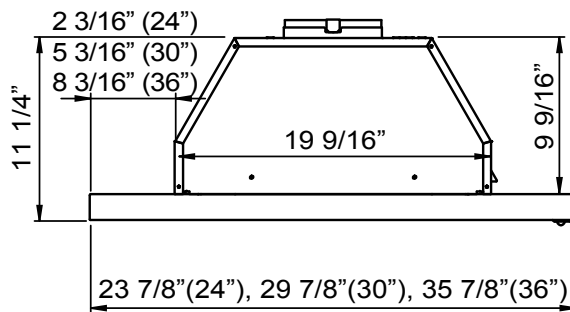

Tucked neatly out of sight within your cabinetry, Pisa is a minimal alternative to your typical under-cabinet range hood. Powered by the strength of a 500 CFM or 290 CFM blower, Pisa's low-profile body delivers stunning

design and quality performance. Its retractable visor helps in the capture of air and puts control at your fingertips. Pisa is perfect for kitchens that require a more discreet look.

FRONT