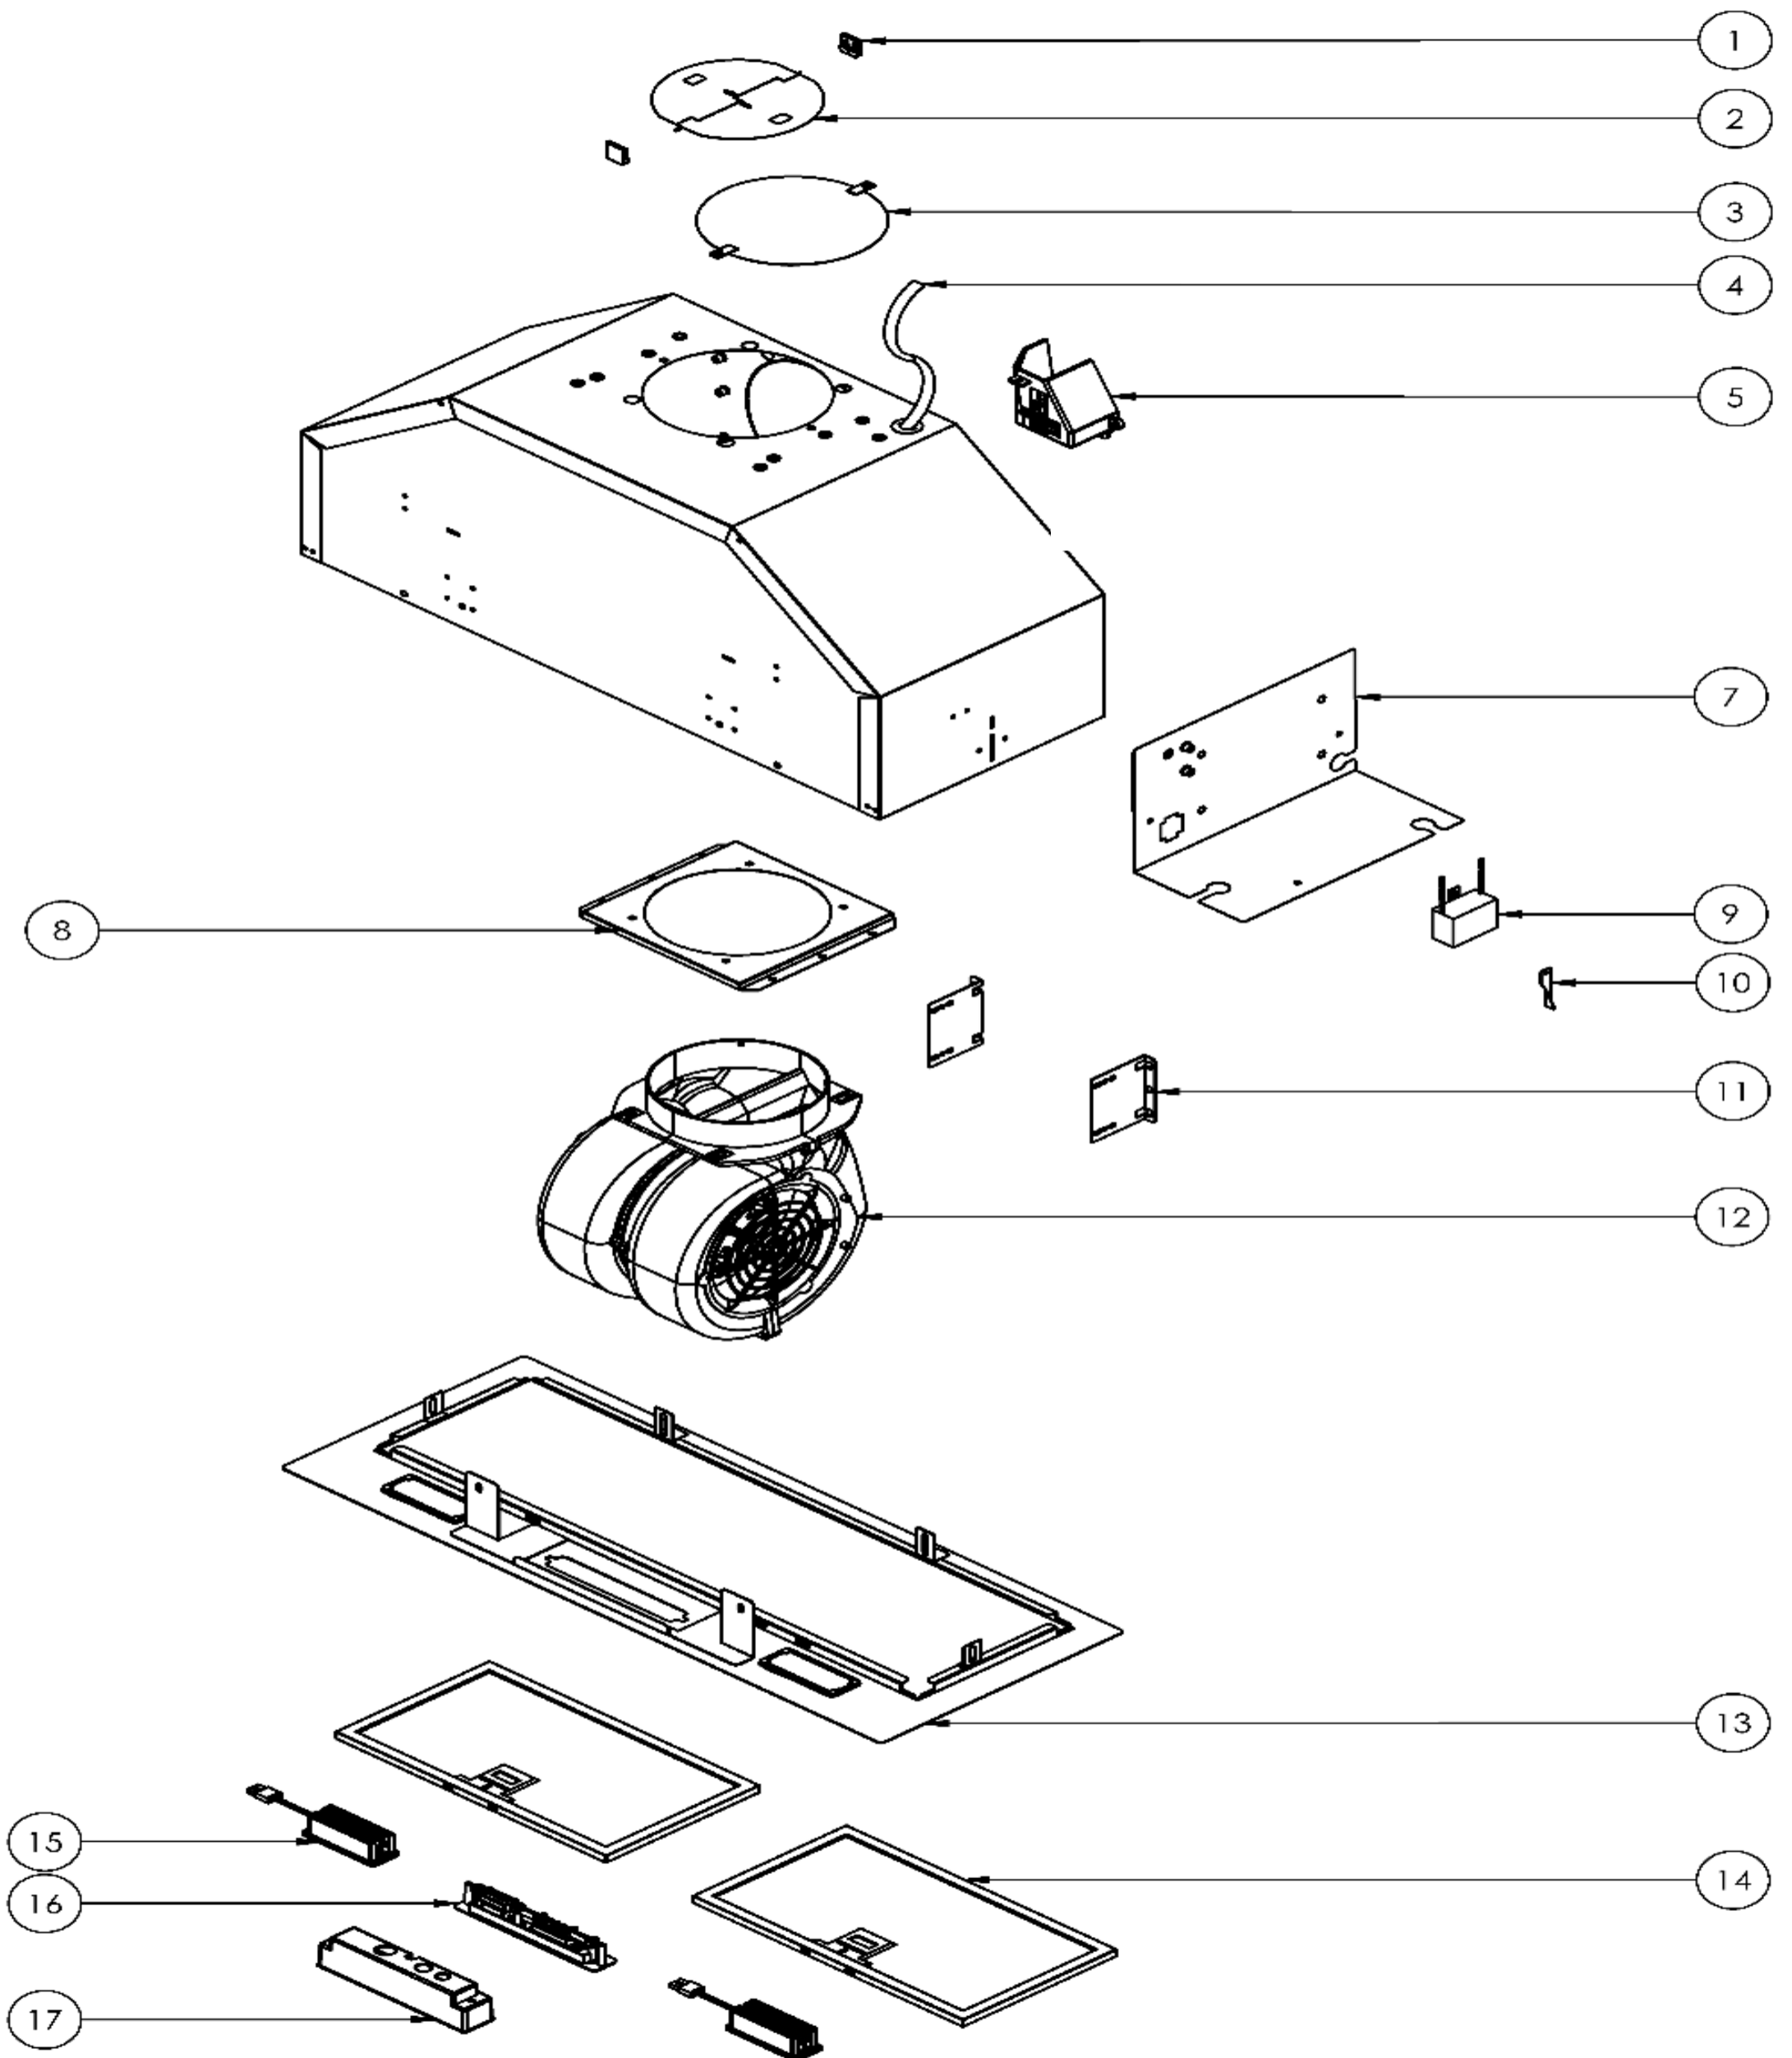

AK8000CS

ZEPHYR

Twister

AK8000CS

Ref #	Part #	Description	Qty.
1	50180002	Damper Clip	2
2	54060004	6 In. Round Damper	1
3	54210028	Duct Opening Cover	1
4	11030166	Electrical Wire	1
5	54200012	Electrical Junction Box	1
7	50140190	Internal Panel	1
8	54140312	Blower Bracket	1
9	12050040	Capacitor	1
10	54150007	Spring Clip	1
11	54140076	Blower Side Brackets	2
12	12120095	Blower	1
13	50130180	Bottom Panel	1
14	50200063	Aluminum Mesh Filter	2
15	Z0B0050	LumiLight LED, 6W	2
16	11000162	Switch Assembly	1
17	56200021	Switch Housing	1
18	05000163	Hardware Packet	1

JUN21.0101