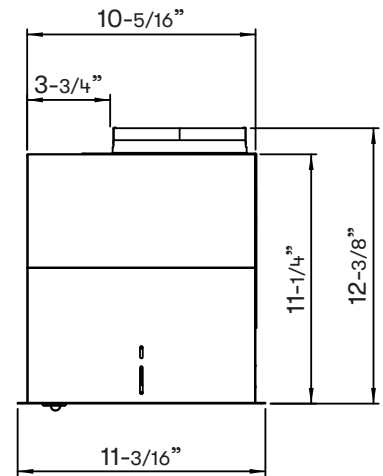

Cabinet Bottom Cut-Out Size (W x D): 26-7/8" x 10-5/8"

TOP

SIDE

BACK

**MODEL**

Stainless Steel	AK8100BS
Size	28" (27-9/16")

**BLOWER PERFORMANCE**

Blower CFM (Min. - Max.)	200 - 600
Sones (Min. - Max.)	1.4 - 6

<b>WARRANTY</b>	10 years parts, 1 year labor
-----------------	------------------------------

\*Mounting height refers to distance between top of a 36" tall cooking surface and bottom of hood.