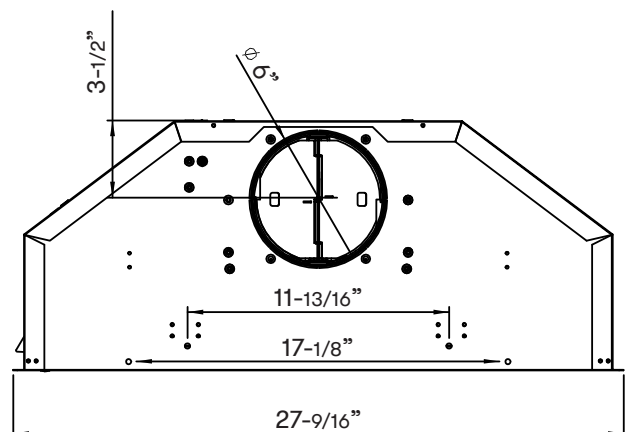

Cabinet Bottom Cut-Out Size (W x D): 26-7/8" x 10-5/8"

TOP

SIDE

BACK

**MODEL**

Stainless Steel	AK8100BS
Size	28" (27-9/16")

**BLOWER PERFORMANCE**

Blower CFM (Min. - Max.)	200 - 600
Sones (Min. - Max.)	1.4 - 6

**FEATURES**

Controls	Mechanical Slide
Speed Levels	3
Auto Delay-Off	No
Lighting	LumiLight LED, 6W x2
Dual-Level Lighting	Yes
Filters	Hybrid Baffle x2
Recirculating Option	Yes

**DUCT SPECIFICATIONS**

Vertical Internal Blower	6" Round
Horizontal Internal Blower	6" Round
AC POWER	120V, 60Hz at Max. 3A