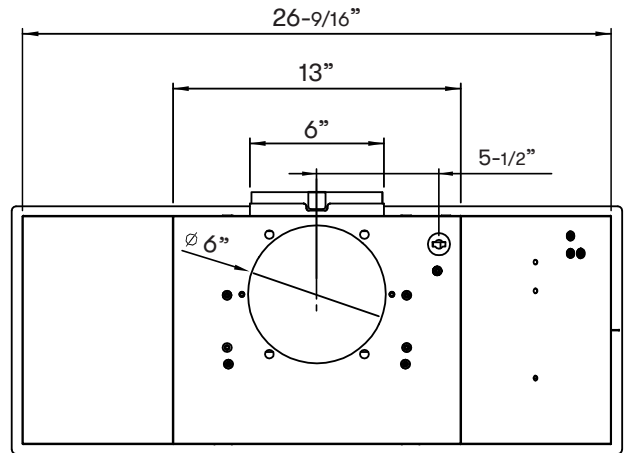

Cabinet Bottom Cut-Out Size (W x D): 26-7/8" x 10-5/8"

TOP

SIDE

BACK

**MODEL**

Stainless Steel	AK8100BS
Size	28" (27-9/16")

**BLOWER PERFORMANCE**

Blower CFM (Min. - Max.)	200 - 600
Sones (Min. - Max.)	1.4 - 6

**FEATURES**

Controls	Mechanical Slide
Speed Levels	3
Auto Delay-Off	No
Lighting	LumiLight LED, 6W x2
Dual-Level Lighting	Yes
Filters	Hybrid Baffle x2
Recirculating Option	Yes

**DUCT SPECIFICATIONS**

Vertical Internal Blower	6" Round
Horizontal Internal Blower	6" Round
AC POWER	120V, 60Hz at Max. 3A

**OPTIONAL ACCESSORIES**

30" Liner (17-1/2" - 20-1/2" Depth)	AK0800AS
36" Liner (17-1/2" - 20-1/2" Depth)	AK0836AS
Recirculating Kit	ZRC-0080
Make-Up Air Kit	MUA006A

**MOUNTING HEIGHT RANGE\***

Electric Cooking Surface	20" - 36"
Gas Cooking Surface	24" - 36"

<b>WARRANTY</b>	10 years parts, 1 year labor
-----------------	------------------------------

\*Mounting height refers to distance between top of a 36" tall cooking surface and bottom of hood.