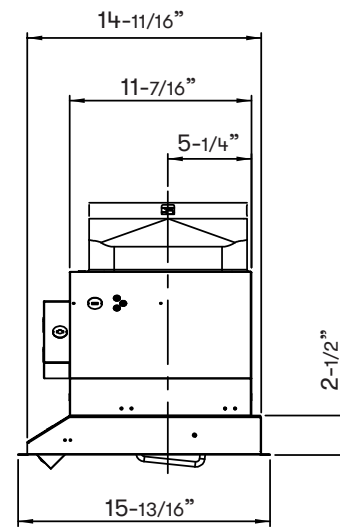

PRO

TORNADO II

INSERT

ZEPHYR

ZEPHYRONLINE.COM

SIDE

Includes Wireless Remote Control

Cabinet Bottom Cut-Out Size (W x D): 26-1/16" x 14-3/4"