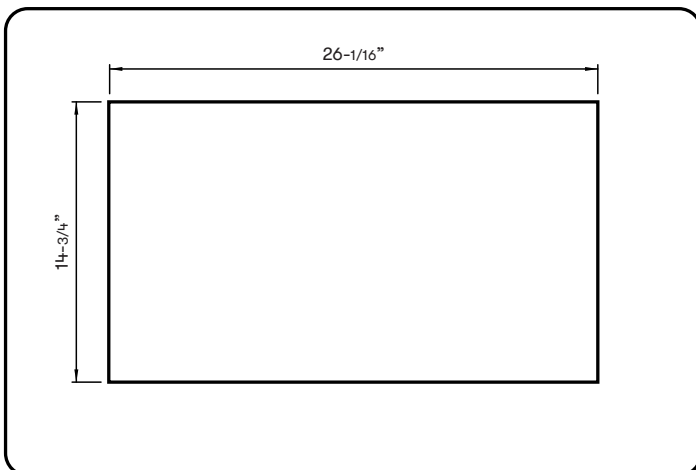

Cabinet Bottom Cut-Out Size (W x D): 26-1/16" x 14-3/4"

FRONT

**MODEL**

Stainless Steel	AK8200BS
Size	30" (29-13/16")

**BLOWER PERFORMANCE**

Blower CFM (Min. - Max.)	500 - 1000
Sones (Min. - Max.)	3.5 - 8

**FEATURES**