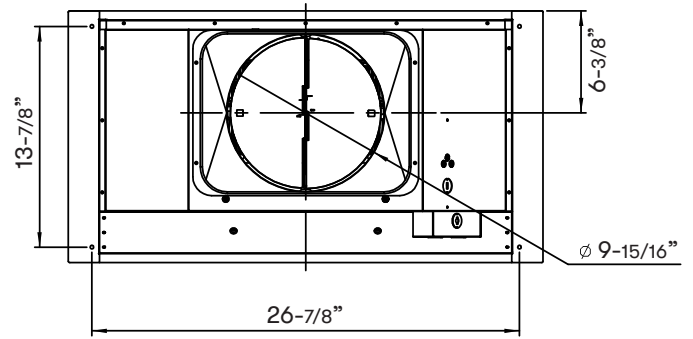

PRO

TORNADO II

INSERT

ZEPHYR

ZEPHYRONLINE.COM

TOP