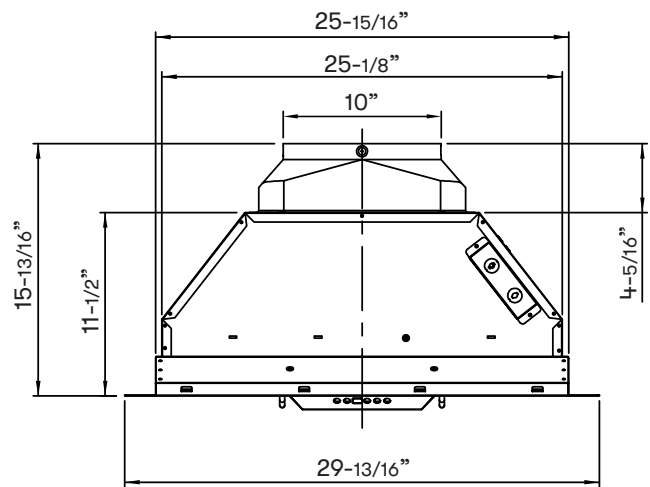

Cabinet Bottom Cut-Out Size (W x D): 26-1/16" x 14-3/4"

FRONT

**MODEL**

Stainless Steel	AK8200BS
Size	30" (29-13/16")

**BLOWER PERFORMANCE**

Blower CFM (Min. - Max.)	500 - 1000
Sones (Min. - Max.)	3.5 - 8

**FEATURES**

**DUCT SPECIFICATIONS**

Vertical Internal Blower	10" Round
Horizontal Internal Blower	NA
AC POWER	120V, 60Hz at Max. 9A

**OPTIONAL ACCESSORIES**

36" Liner (17-5/8" - 20-1/8" Depth)	AK0806BS
36" Liner (20-1/2" - 23-1/2" Depth)	AK0806AS
42" Liner (20-1/2" - 23-1/2" Depth)	AK0842AS

<b>MOUNTING HEIGHT RANGE**</b>	24" - 36"
--------------------------------	-----------

<b>WARRANTY</b>	10 years parts, 1 year labor
-----------------	------------------------------

\*Mounting height refers to distance between top of a 36" tall cooking surface and bottom of hood.