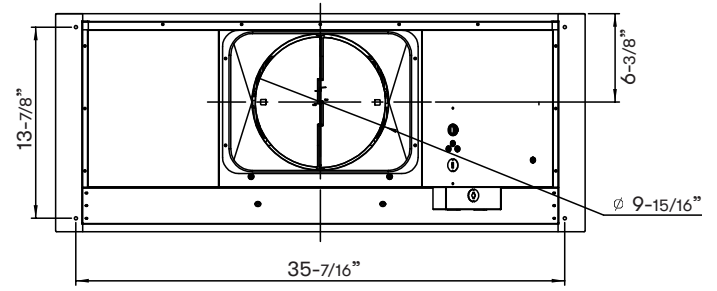

PRO

TORNADO III

INSERT

ZEPHYR

ZEPHYRONLINE.COM

TOP