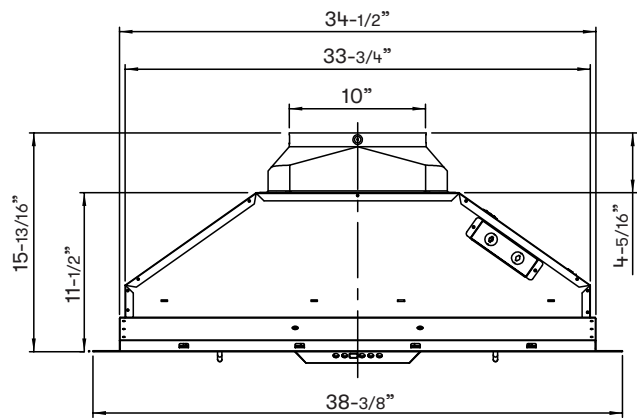

Cabinet Bottom Cut-Out Size (W x D): 34-11/16" x 14-3/4"

FRONT

MODEL

Stainless Steel	AK8300BSX
Size	38" (38-7/16")

BLOWER PERFORMANCE

Internal Blower (CBI-290C)*	200 - 290 CFM, 1.4 - 3 sones
Internal Blower (CBI-600A)*	240 - 600 CFM, 1.8 - 6 sones
Dual Internal Blower (PBI-1100B)*	500 - 1000 CFM, 3.5 - 8 sones
In-Line Blower (PBN-1000A)*	500 - 1000 CFM, sones NA
External Blower (CBE-1000)*	500 - 1000 CFM, sones NA