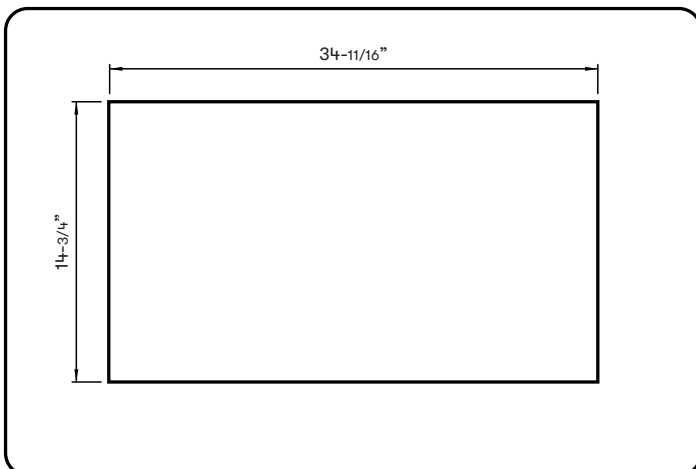

Cabinet Bottom Cut-Out Size (W x D): 34-11/16" x 14-3/4"

FRONT

MODEL

Stainless Steel	AK8300BSX
Size	38" (38-7/16")

BLOWER PERFORMANCE

Internal Blower (CBI-290C)*	200 - 290 CFM, 1.4 - 3 sones
Internal Blower (CBI-600A)*	240 - 600 CFM, 1.8 - 6 sones
Dual Internal Blower (PBI-1100B)*	500 - 1000 CFM, 3.5 - 8 sones
In-Line Blower (PBN-1000A)*	500 - 1000 CFM, sones NA
External Blower (CBE-1000)*	500 - 1000 CFM, sones NA