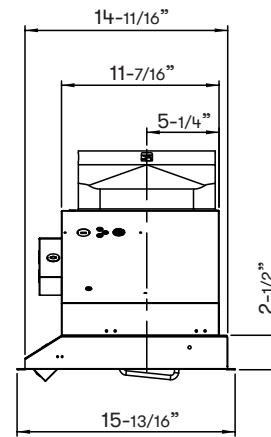

PRO

TORNADO III

INSERT

ZEPHYR

ZEPHYRONLINE.COM

SIDE

Includes Wireless Remote Control

Cabinet Bottom Cut-Out Size (W x D): 34-11/16" x 14-3/4"