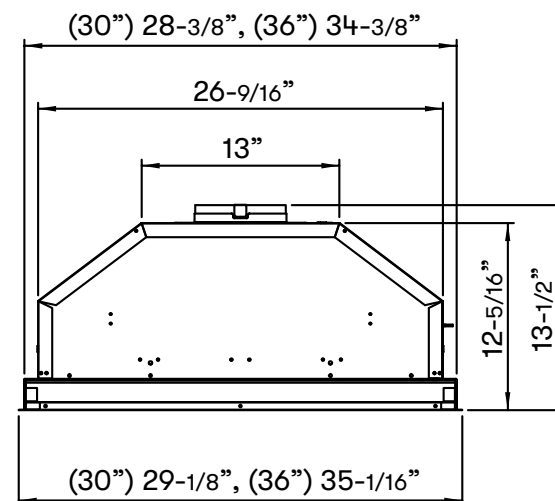

TOP

SIDE

Cabinet Bottom Cut-Out Size (W x D): 26-5/8" x 10-1/2"

FRONT

MODEL

Stainless Steel	AK9028BS	AK9034BS
Size	30" (28-3/8")	36" (34-3/8")

BLOWER PERFORMANCE

Blower CFM (Min. - Max.)	200 - 390	200 - 390
Sones (Min. - Max.)	1.4 - 5	1.4 - 5

MOUNTING HEIGHT RANGE*	24" - 36"	24" - 36"
-------------------------------	-----------	-----------

WARRANTY	3 years parts, 1 year labor	3 years parts, 1 year labor
-----------------	-----------------------------	-----------------------------

*Mounting height refers to distance between top of a 36" tall cooking surface and bottom of hood.