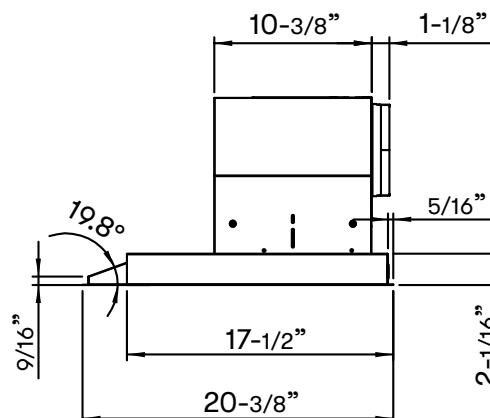

TOP

SIDE

Cabinet Bottom Cut-Out Size (W x D): 26-5/8" x 10-1/2"

FRONT

MODEL

Stainless Steel	AK9028BS	AK9034BS
Size	30" (28-3/8")	36" (34-3/8")

BLOWER PERFORMANCE

Blower CFM (Min. - Max.)	200 - 390	200 - 390
Sones (Min. - Max.)	1.4 - 5	1.4 - 5

DUCT SPECIFICATIONS

Vertical Internal Blower	6" Round	6" Round
Horizontal Internal Blower	6" Round	6" Round
AC POWER	120V, 60Hz at Max. 4A	120V, 60Hz at Max. 4A

OPTIONAL ACCESSORIES

Recirculating Kit	ZRC-9000	ZRC-9000
-------------------	----------	----------

MOUNTING HEIGHT RANGE*	24" - 36"	24" - 36"
-------------------------------	-----------	-----------

WARRANTY	3 years parts, 1 year labor	3 years parts, 1 year labor
-----------------	-----------------------------	-----------------------------

*Mounting height refers to distance between top of a 36" tall cooking surface and bottom of hood.