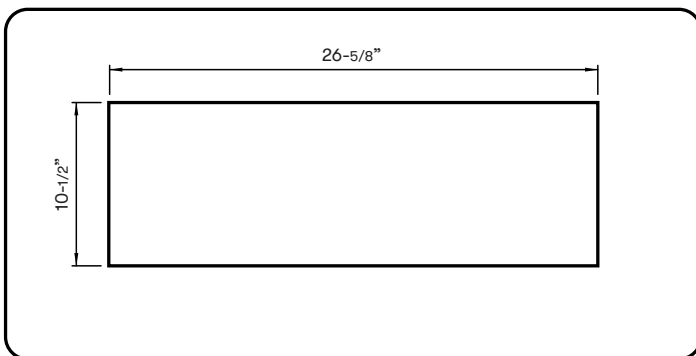

TOP

SIDE

Cabinet Bottom Cut-Out Size (W x D): 26-5/8" x 10-1/2"

FRONT

MODEL

Stainless Steel	AK9028BS	AK9034BS
Size	30" (28-3/8")	36" (34-3/8")

BLOWER PERFORMANCE

Blower CFM (Min. - Max.)	200 - 390	200 - 390
Sones (Min. - Max.)	1.4 - 5	1.4 - 5