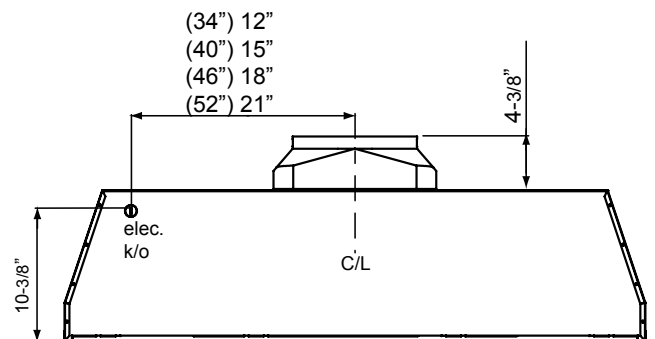

Includes Wireless Remote Control

3/4 VIEW

TOP

BACK

MODEL	AK9334BS	AK9340BS	AK9346BS	AK9352BS
Stainless Steel Size	36" (34-3/8" x 22-1/2")	42" (40-3/8" x 22-1/2")	48" (46-3/8" x 22-1/2")	54" (52-3/8" x 22-1/2")
BLOWER PERFORMANCE				
Blower CFM (Min. - Max.)	450 - 1,200	450 - 1,200	450 - 1,200	450 - 1,200
Sones (Min. - Max.)	3.5 - 9	3.5 - 9	3.5 - 9	3.5 - 9
ACT 590 CFM (Min. - Max.)	350 - 590	350 - 590	350 - 590	350 - 590
ACT 590 Sones (Min. - Max.)	3.3 - 6	3.3 - 6	3.3 - 6	3.3 - 6
ACT 390 CFM (Min. - Max.)	350 - 390	350 - 390	350 - 390	350 - 390
ACT 390 Sones (Min. - Max.)	3.3 - 4	3.3 - 4	3.3 - 4	3.3 - 4
FEATURES				
ACT™ Technology	Yes	Yes	Yes	Yes
Controls	Electronic Touch	Electronic Touch	Electronic Touch	Electronic Touch
Speed Levels	6*	6*	6*	6*
Auto Delay-Off	Yes	Yes	Yes	Yes
CleanAir Function	Yes	Yes	Yes	Yes
Lighting	LumiLight LED, 6W x4	LumiLight LED, 6W x4	LumiLight LED, 6W x4	LumiLight LED, 6W x4
Dual-Level Lighting	Yes	Yes	Yes	Yes
Filters	Pro Baffle x2	Pro Baffle x2	Pro Baffle x3	Pro Baffle x3
Grease Collection Tray	Yes	Yes	Yes	Yes
Wireless Remote Control	Yes	Yes	Yes	Yes
Recirculating Option	No	No	No	No
ADA Compliant	Yes	Yes	Yes	Yes
DUCT SPECIFICATIONS				
Vertical Internal Blower	10" Round	10" Round	10" Round	10" Round
Horizontal Internal Blower	NA	NA	NA	NA
AC POWER	120V, 60Hz at Max. 7A	120V, 60Hz at Max. 7A	120V, 60Hz at Max. 7A	120V, 60Hz at Max. 7A
OPTIONAL ACCESSORIES				
Make-Up Air Kit	MUA010A	MUA010A	MUA010A	MUA010A
MOUNTING HEIGHT RANGE**				
	26" - 36"	26" - 36"	26" - 36"	26" - 36"
WARRANTY				
	3 years parts, 1 year labor	3 years parts, 1 year labor	3 years parts, 1 year labor	3 years parts, 1 year labor