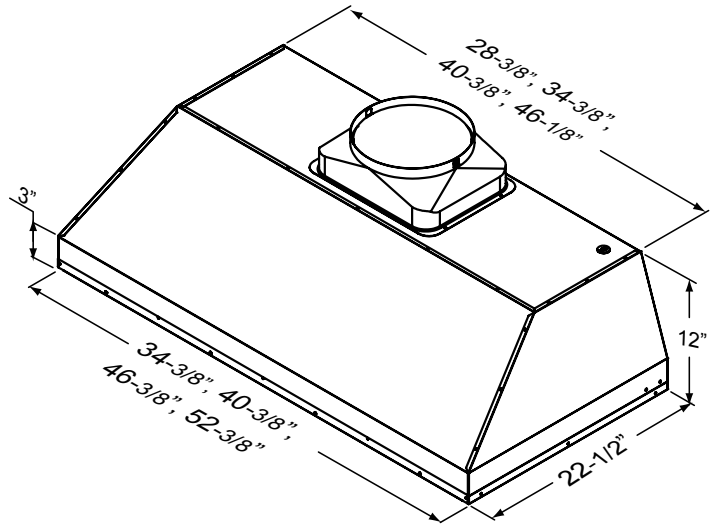

Now available with LumiLight LED lighting and our exclusive ACT™ technology, Monsoon II delivers and then more. Designed using universally-recognized, conventional installation dimensions, Monsoon II is a great option for custom cabinetry or

enclosure. Its stainless steel baffle filters with removable grease tray make it easy to maintain its pro-style look while the 6-speed electronic controls and wireless remote control give the homeowner more than they expected.

ACT™

Min. - Max. CFM	INTERNAL BLOWER STANDARD	INTERNAL BLOWER with ACT™ AIRFLOW CONTROL TECHNOLOGY™*		
	450 - 1,200	350 - 590	350 - 390	
Min. - Max. Sones	3.5 - 9	3.3 - 6	3.3 - 4	

*AIRFLOW CONTROL TECHNOLOGY™ (ACT™) is an exclusive feature built into specific Zephyr hoods which can limit the maximum blower CFM to meet local code requirements.

Includes Wireless Remote Control

3/4 VIEW