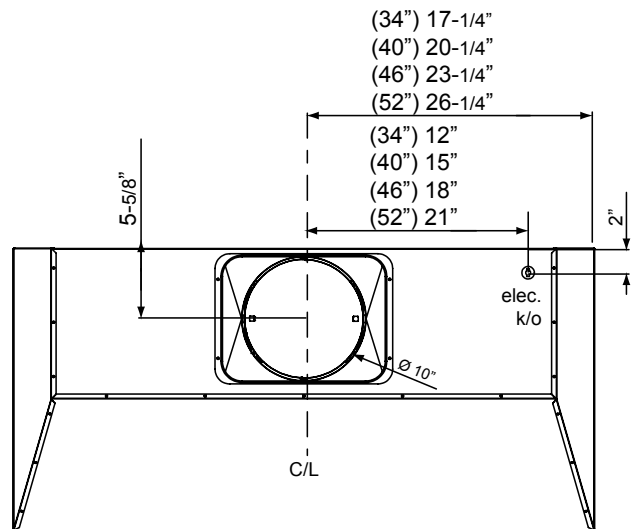

Includes Wireless Remote Control

3/4 VIEW

TOP

BACK

MODEL	AK9334BS	AK9340BS	AK9346BS	AK9352BS
Stainless Steel Size	36" (34-3/8" x 22-1/2")	42" (40-3/8" x 22-1/2")	48" (46-3/8" x 22-1/2")	54" (52-3/8" x 22-1/2")
BLOWER PERFORMANCE				
Blower CFM (Min. - Max.)	450 - 1,200	450 - 1,200	450 - 1,200	450 - 1,200
Sones (Min. - Max.)	3.5 - 9	3.5 - 9	3.5 - 9	3.5 - 9
ACT 590 CFM (Min. - Max.)	350 - 590	350 - 590	350 - 590	350 - 590
ACT 590 Sones (Min. - Max.)	3.3 - 6	3.3 - 6	3.3 - 6	3.3 - 6
ACT 390 CFM (Min. - Max.)	350 - 390	350 - 390	350 - 390	350 - 390
ACT 390 Sones (Min. - Max.)	3.3 - 4	3.3 - 4	3.3 - 4	3.3 - 4
FEATURES				
ACT™ Technology	Yes	Yes	Yes	Yes
Controls	Electronic Touch	Electronic Touch	Electronic Touch	Electronic Touch
Speed Levels	6*	6*	6*	6*
Auto Delay-Off	Yes	Yes	Yes	Yes
CleanAir Function	Yes	Yes	Yes	Yes
Lighting	LumiLight LED, 6W x4	LumiLight LED, 6W x4	LumiLight LED, 6W x4	LumiLight LED, 6W x4
Dual-Level Lighting	Yes	Yes	Yes	Yes
Filters	Pro Baffle x2	Pro Baffle x2	Pro Baffle x3	Pro Baffle x3
Grease Collection Tray	Yes	Yes	Yes	Yes
Wireless Remote Control	Yes	Yes	Yes	Yes
Recirculating Option	No	No	No	No
ADA Compliant	Yes	Yes	Yes	Yes
DUCT SPECIFICATIONS				
Vertical Internal Blower	10" Round	10" Round	10" Round	10" Round
Horizontal Internal Blower	NA	NA	NA	NA
AC POWER	120V, 60Hz at Max. 7A	120V, 60Hz at Max. 7A	120V, 60Hz at Max. 7A	120V, 60Hz at Max. 7A
OPTIONAL ACCESSORIES				
Make-Up Air Kit	MUA010A	MUA010A	MUA010A	MUA010A
MOUNTING HEIGHT RANGE**				
	26" - 36"	26" - 36"	26" - 36"	26" - 36"
WARRANTY				
	3 years parts, 1 year labor	3 years parts, 1 year labor	3 years parts, 1 year labor	3 years parts, 1 year labor