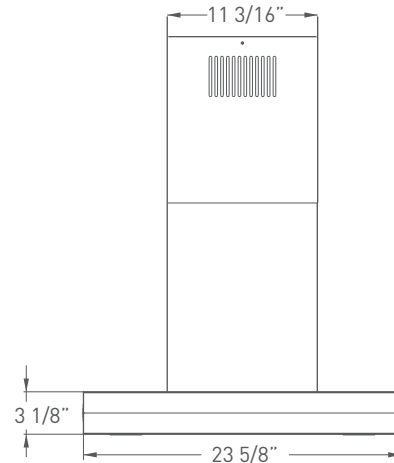

ARC COLLECTION

DUO ISLAND

MODEL

ADL-M90ASX 36"
ADL-E42ASX 42"

FEATURES

Controls Memory Touch Glass
Speed Levels 3
Auto Delay-Off Yes
CleanAir Function Yes
Remote Control Yes, RF
Lighting Halogen, 20W x 4
Tri-Level Lighting Yes
Filters Decorative Mesh x 3
Recirculating Yes
Duct Cover Extension Yes

*PERFORMANCE

Internal Blower - CBI-290A 290 CFM, 3.2 Sones Max.
Internal Blower - CBI-600A 600 CFM, 6 Sones Max.
In-Line Blower - PBN-1000A 1000 CFM, Sones NA
External Blower - CBE-1000 1000 CFM, Sones NA

AC INPUT 120V - 60Hz

**AC POWER

Hood Only Max. 80W, 0.66 Amps

MOUNTING HEIGHTS

Height from the cooking surface Min. 24" - Max. 36"

HOOD HEIGHTS

Standard

Minimum Ducted 30"
Minimum Recirculating 30"
Maximum 34"

Short Kit - Z1C-00LL

Minimum Ducted 37 1/2"
Minimum Recirculating 37 1/2"
Maximum 49"

Long Kit - Z1C-01LL

Minimum Ducted 53 1/2"
Minimum Recirculating 53 1/2"
Maximum 79"

DUCT SPECIFICATIONS

Vertical - Internal 6"
Vertical - In-Line/External 10" to 8"***
Horizontal NA

OPTIONAL ACCESSORIES

Recirculating Kit ZRC-00LL
Duct Cover Extension Kit, Short (8 1/2' - 9 1/2' ceiling) Z1C-00LL
Duct Cover Extension Kit, Long (9 1/2' - 12' ceiling) Z1C-01LL

WOOD TRIM

Charcoal - 1 5/8", 90cm AUW-00CH
Charcoal - 1 5/8", 42" AUW-01CH
Wenge (brown) - 1 5/8", 90cm AUW-00BR
Wenge (brown) - 1 5/8", 42" AUW-01BR

*Requires purchase of Zephyr blower, sold separately. **AC power listed above is for hood with lights only. See blower specs on our website for more AC power details. ***10" round duct connects to external and in-line blower. Must transition from 10" to 8" before duct passes through ceiling. A 10" to 8" adapter is included with the external and in-line blowers.

Side