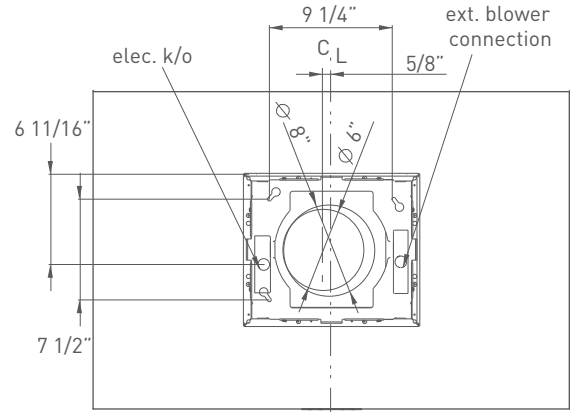

*PERFORMANCE

Internal Blower - CBI-290A 290 CFM, 3.2 Sones Max.
Internal Blower - CBI-600A 600 CFM, 6 Sones Max.
In-Line Blower - PBN-1000A 1000 CFM, Sones NA
External Blower - CBE-1000 1000 CFM, Sones NA

AC INPUT 120V - 60Hz

**AC POWER

Hood Only Max. 80W, 0.66 Amps

MOUNTING HEIGHTS

Height from the cooking surface Min. 24" - Max. 36"

HOOD HEIGHTS

Standard

Minimum Ducted 30"
Minimum Recirculating 30"
Maximum 34"

Short Kit - Z1C-00LL

Minimum Ducted 37 1/2"
Minimum Recirculating 37 1/2"
Maximum 49"

Long Kit - Z1C-01LL

Minimum Ducted 53 1/2"
Minimum Recirculating 53 1/2"
Maximum 79"

DUCT SPECIFICATIONS

Vertical - Internal 6"
Vertical - In-Line/External 10" to 8"***
Horizontal NA

OPTIONAL ACCESSORIES

Recirculating Kit ZRC-00LL
Duct Cover Extension Kit, Short (8 1/2' - 9 1/2' ceiling) Z1C-00LL
Duct Cover Extension Kit, Long (9 1/2' - 12' ceiling) Z1C-01LL

WOOD TRIM

Charcoal - 1 5/8", 90cm AUW-00CH
Charcoal - 1 5/8", 42" AUW-01CH
Wenge (brown) - 1 5/8", 90cm AUW-00BR
Wenge (brown) - 1 5/8", 42" AUW-01BR

*Requires purchase of Zephyr blower, sold separately. **AC power listed above is for hood with lights only. See blower specs on our website for more AC power details. ***10" round duct connects to external and in-line blower. Must transition from 10" to 8" before duct passes through ceiling. A 10" to 8" adapter is included with the external and in-line blowers.

Top
(blower housing and ceiling bracket)