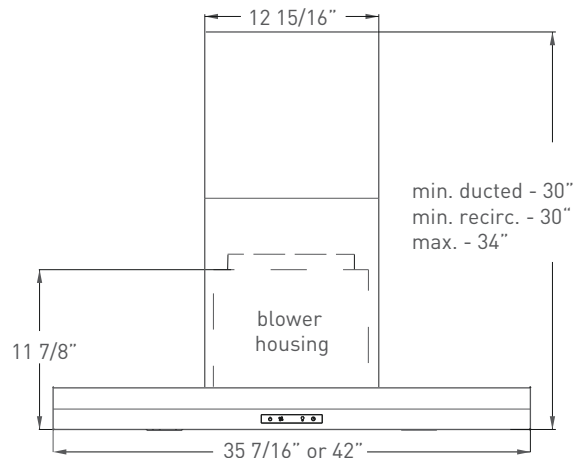

ARC COLLECTION

DUO ISLAND

MODEL

ADL-M90ASX 36"
ADL-E42ASX 42"

FEATURES

Controls Memory Touch Glass
Speed Levels 3
Auto Delay-Off Yes
CleanAir Function Yes
Remote Control Yes, RF
Lighting Halogen, 20W x 4
Tri-Level Lighting Yes
Filters Decorative Mesh x 3
Recirculating Yes
Duct Cover Extension Yes

*PERFORMANCE

Internal Blower - CBI-290A 290 CFM, 3.2 Sones Max.
Internal Blower - CBI-600A 600 CFM, 6 Sones Max.
In-Line Blower - PBN-1000A 1000 CFM, Sones NA
External Blower - CBE-1000 1000 CFM, Sones NA

AC INPUT 120V - 60Hz

**AC POWER

Hood Only Max. 80W, 0.66 Amps

MOUNTING HEIGHTS

Height from the cooking surface Min. 24" - Max. 36"

HOOD HEIGHTS

Standard

Minimum Ducted 30"
Minimum Recirculating 30"
Maximum 34"

Short Kit - Z1C-00LL

Minimum Ducted 37 1/2"
Minimum Recirculating 37 1/2"
Maximum 49"

Long Kit - Z1C-01LL

Minimum Ducted 53 1/2"
Minimum Recirculating 53 1/2"
Maximum 79"

DUCT SPECIFICATIONS

Vertical - Internal 6"
Vertical - In-Line/External 10" to 8"***
Horizontal NA

OPTIONAL ACCESSORIES

Recirculating Kit ZRC-00LL
Duct Cover Extension Kit, Short (8 1/2' - 9 1/2' ceiling) Z1C-00LL
Duct Cover Extension Kit, Long (9 1/2' - 12' ceiling) Z1C-01LL

WOOD TRIM

Charcoal - 1 5/8", 90cm AUW-00CH
Charcoal - 1 5/8", 42" AUW-01CH
Wenge (brown) - 1 5/8", 90cm AUW-00BR
Wenge (brown) - 1 5/8", 42" AUW-01BR

*Requires purchase of Zephyr blower, sold separately. **AC power listed above is for hood with lights only. See blower specs on our website for more AC power details. ***10" round duct connects to external and in-line blower. Must transition from 10" to 8" before duct passes through ceiling. A 10" to 8" adapter is included with the external and in-line blowers.

Front