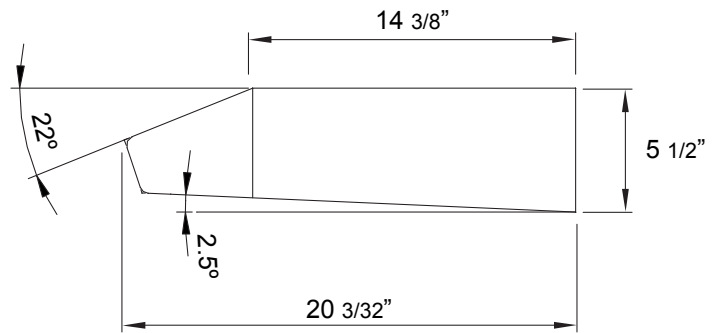

Black

White

Front

Side

Top

**MODEL**

Black	AK1200BB	AK1236BB
White	AK1200BW	AK1236BW
Black Stainless	AK1200BBS	AK1236BBS
Stainless Steel	AK1200BS	AK1236BS

<b>Size</b>	30" (29-15/16")	36" (35-15/16")
<b>Blower CFM (Min. - Max.)</b>	175 - 400	175 - 400
<b>Sones (Min. - Max.)</b>	1.9 - 4.5	1.9 - 4.5

**DUCT SPECIFICATIONS**

<b>Vertical Internal Blower</b>	3-1/4" x 10"	3-1/4" x 10"
<b>Horizontal Internal Blower</b>	3-1/4" x 10"	3-1/4" x 10"
<b>AC POWER</b>	120V, 60Hz at Max. 0.8A	120V, 60Hz at Max. 0.8A