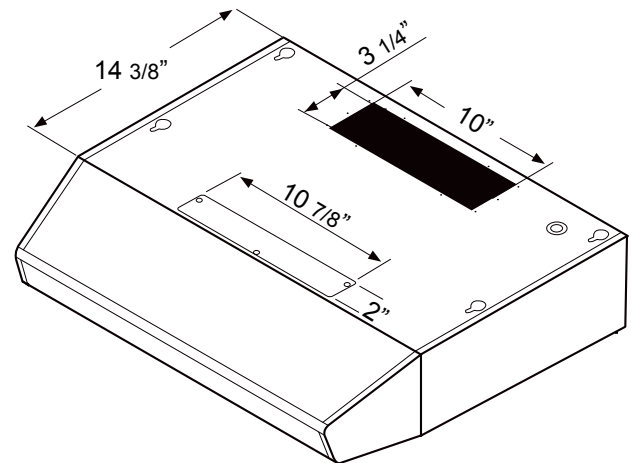

Black

White

Front

Side

Top

**MODEL**

Black	AK1200BB	AK1236BB
White	AK1200BW	AK1236BW
Black Stainless	AK1200BBS	AK1236BBS
Stainless Steel	AK1200BS	AK1236BS

<b>Size</b>	30" (29-15/16")	36" (35-15/16")
<b>Blower CFM (Min. - Max.)</b>	175 - 400	175 - 400
<b>Sones (Min. - Max.)</b>	1.9 - 4.5	1.9 - 4.5

**DUCT SPECIFICATIONS**

<b>Vertical Internal Blower</b>	3-1/4" x 10"	3-1/4" x 10"
<b>Horizontal Internal Blower</b>	3-1/4" x 10"	3-1/4" x 10"
<b>AC POWER</b>	120V, 60Hz at Max. 0.8A	120V, 60Hz at Max. 0.8A