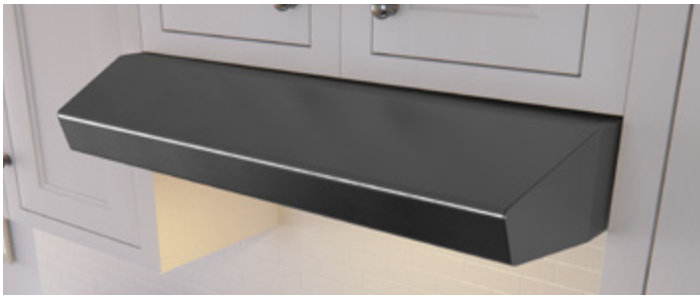

Updated with dual-level BriteStrip™ LED lighting the Breeze II's modern, clean lines provide a perfect complement to any interior. Equipped with 3-speed electronic controls, 400-CFM blower, convenient dishwasher-safe

aluminum filters and an auto delay-off feature that clears the air and powers down after 5 minutes. Available in black, white, stainless steel and black stainless finishes.

Stainless Steel

Black Stainless