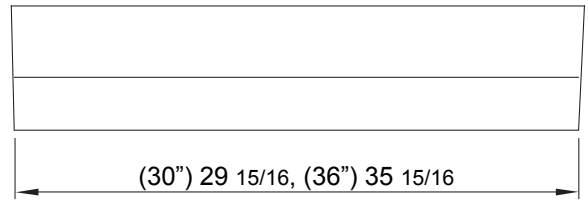

Black

White

Front

Side

Top

**MODEL**

Black	AK1200BB	AK1236BB
White	AK1200BW	AK1236BW
Black Stainless	AK1200BBS	AK1236BBS
Stainless Steel	AK1200BS	AK1236BS

<b>Size</b>	30" (29-15/16")	36" (35-15/16")
<b>Blower CFM (Min. - Max.)</b>	175 - 400	175 - 400
<b>Sones (Min. - Max.)</b>	1.9 - 4.5	1.9 - 4.5