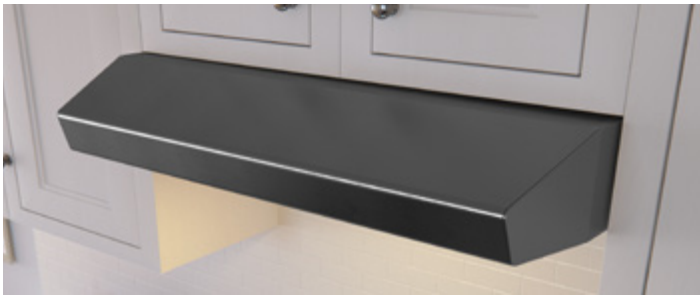

Updated with dual-level BriteStrip™ LED lighting the Breeze II's modern, clean lines provide a perfect complement to any interior. Equipped with 3-speed electronic controls, 400-CFM blower, convenient dishwasher-safe

aluminum filters and an auto delay-off feature that clears the air and powers down after 5 minutes. Available in black, white, stainless steel and black stainless finishes.

Stainless Steel

Black Stainless