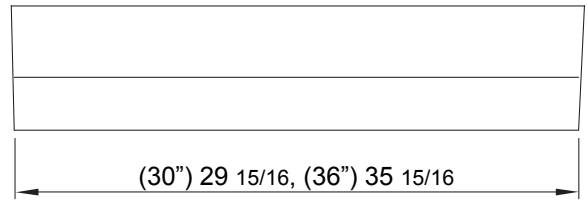

Black

White

Front

Side

Top

MODEL		
Black	AK1200BB	AK1236BB
White	AK1200BW	AK1236BW
Black Stainless	AK1200BBS	AK1236BBS
Stainless Steel	AK1200BS	AK1236BS
Size		
Blower CFM (Min. - Max.)	30" (29-15/16")	36" (35-15/16")
Sones (Min. - Max.)	1.9 - 4.5	1.9 - 4.5
FEATURES		
Controls	Electronic Touch	Electronic Touch
Speed Levels	3	3
Auto Delay-Off	Yes	Yes
Lighting	BriteStrip™ LED x1	BriteStrip™ LED x1
Dual-Level Lighting	Yes	Yes
Filters	Aluminum Mesh x2	Aluminum Mesh x2
Recirculating Option	Yes	Yes
DUCT SPECIFICATIONS		
Vertical Internal Blower	3-1/4" x 10"	3-1/4" x 10"
Horizontal Internal Blower	3-1/4" x 10"	3-1/4" x 10"
AC POWER	120V, 60Hz at Max. 0.8A	120V, 60Hz at Max. 0.8A
OPTIONAL ACCESSORIES		
Recirculating Kit	OAK11-21001	OAK11-21001
MOUNTING HEIGHT RANGE*		
	24" - 32"	24" - 32"
WARRANTY		
	3 years parts, 1 year labor	3 years parts, 1 year labor