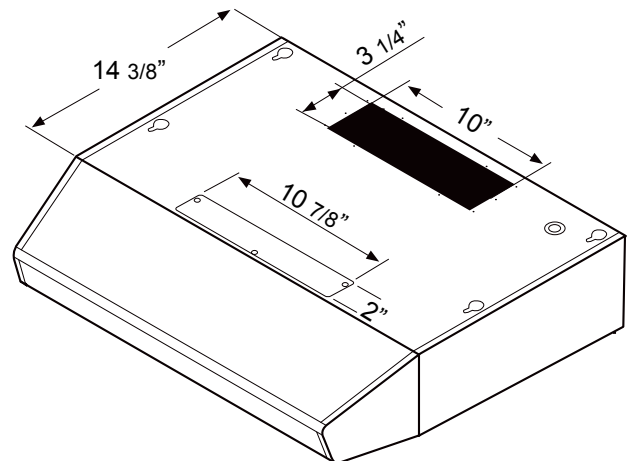

Black

White

Front

Side

Top

MODEL		
Black	AK1200BB	AK1236BB
White	AK1200BW	AK1236BW
Black Stainless	AK1200BBS	AK1236BBS
Stainless Steel	AK1200BS	AK1236BS
Size		
Blower CFM (Min. - Max.)	30" (29-15/16")	36" (35-15/16")
Sones (Min. - Max.)	1.9 - 4.5	1.9 - 4.5
FEATURES		
Controls	Electronic Touch	Electronic Touch
Speed Levels	3	3
Auto Delay-Off	Yes	Yes
Lighting	BriteStrip™ LED x1	BriteStrip™ LED x1
Dual-Level Lighting	Yes	Yes
Filters	Aluminum Mesh x2	Aluminum Mesh x2
Recirculating Option	Yes	Yes
DUCT SPECIFICATIONS		
Vertical Internal Blower	3-1/4" x 10"	3-1/4" x 10"
Horizontal Internal Blower	3-1/4" x 10"	3-1/4" x 10"
AC POWER	120V, 60Hz at Max. 0.8A	120V, 60Hz at Max. 0.8A
OPTIONAL ACCESSORIES		
Recirculating Kit	OAK11-21001	OAK11-21001
MOUNTING HEIGHT RANGE*		
	24" - 32"	24" - 32"
WARRANTY		
	3 years parts, 1 year labor	3 years parts, 1 year labor

*Mounting height refers to distance between top of a 36" tall cooking surface and bottom of hood.