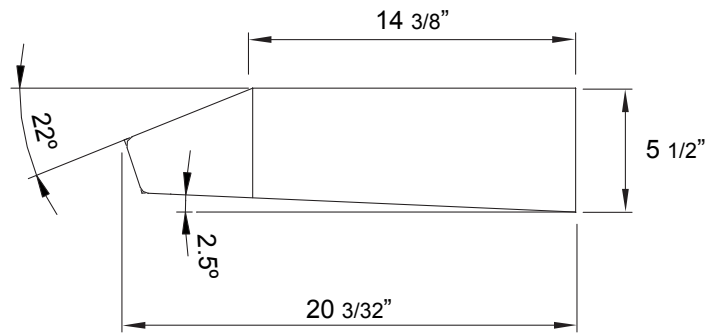

Black

White

Front

Side

Top

MODEL		
Black	AK1200BB	AK1236BB
White	AK1200BW	AK1236BW
Black Stainless	AK1200BBS	AK1236BBS
Stainless Steel	AK1200BS	AK1236BS
Size		
Blower CFM (Min. - Max.)	30" (29-15/16")	36" (35-15/16")
Sones (Min. - Max.)	1.9 - 4.5	1.9 - 4.5
FEATURES		
Controls	Electronic Touch	Electronic Touch
Speed Levels	3	3
Auto Delay-Off	Yes	Yes
Lighting	BriteStrip™ LED x1	BriteStrip™ LED x1
Dual-Level Lighting	Yes	Yes
Filters	Aluminum Mesh x2	Aluminum Mesh x2
Recirculating Option	Yes	Yes
DUCT SPECIFICATIONS		
Vertical Internal Blower	3-1/4" x 10"	3-1/4" x 10"
Horizontal Internal Blower	3-1/4" x 10"	3-1/4" x 10"
AC POWER	120V, 60Hz at Max. 0.8A	120V, 60Hz at Max. 0.8A
OPTIONAL ACCESSORIES		
Recirculating Kit	OAK11-21001	OAK11-21001
MOUNTING HEIGHT RANGE*		
	24" - 32"	24" - 32"
WARRANTY		
	3 years parts, 1 year labor	3 years parts, 1 year labor

*Mounting height refers to distance between top of a 36" tall cooking surface and bottom of hood.