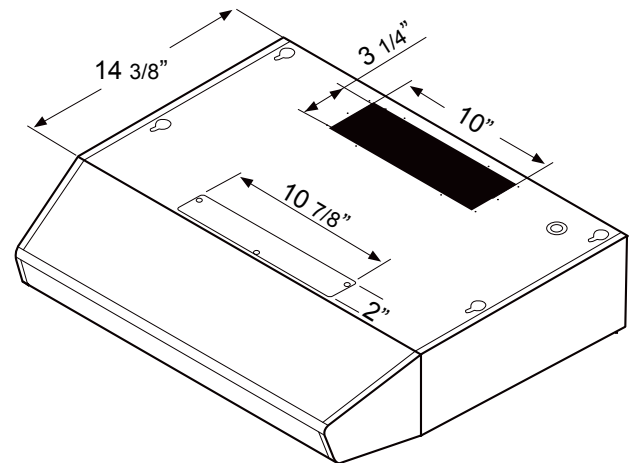

Black

White

Front

Side

Top

MODEL

Black	AK1200BB	AK1236BB
White	AK1200BW	AK1236BW
Black Stainless	AK1200BBS	AK1236BBS
Stainless Steel	AK1200BS	AK1236BS

Size	30" (29-15/16")	36" (35-15/16")
Blower CFM (Min. - Max.)	175 - 400	175 - 400
Sones (Min. - Max.)	1.9 - 4.5	1.9 - 4.5