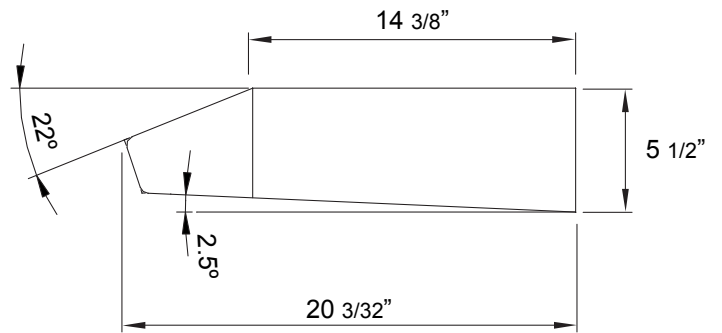

Black

White

Front

Side

Top

MODEL

Black	AK1200BB	AK1236BB
White	AK1200BW	AK1236BW
Black Stainless	AK1200BBS	AK1236BBS
Stainless Steel	AK1200BS	AK1236BS

Size	30" (29-15/16")	36" (35-15/16")
Blower CFM (Min. - Max.)	175 - 400	175 - 400
Sones (Min. - Max.)	1.9 - 4.5	1.9 - 4.5