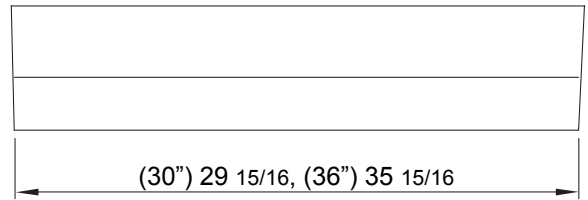

Black

White

Front

Side

Top

MODEL

Black	AK1200BB	AK1236BB
White	AK1200BW	AK1236BW
Black Stainless	AK1200BBS	AK1236BBS
Stainless Steel	AK1200BS	AK1236BS

Size	30" (29-15/16")	36" (35-15/16")
Blower CFM (Min. - Max.)	175 - 400	175 - 400
Sones (Min. - Max.)	1.9 - 4.5	1.9 - 4.5